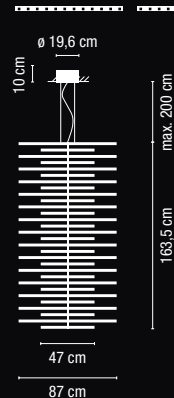

2162:
15 x LED STRIP 24V 6,4W.
15 x LED STRIP 24V 3,2W.