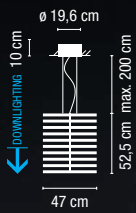

LED

Rhythm

Design by Arik Levy.

2110 / 2120 / 2130.

2170 / 2175 / 2180.

Polycarbonate diffuser / Difusor de policarbonato.

Matt chocolate lacquer and matt beige lacquer /

Lacado marrón oscuro mate y lacado blanco roto mate.

* Built-in and surface fitting /

Permite instalación de empotrar y superficie.

Horizontals Downlighting / Horizontales Downlighting

2110:
10 x LED STRIP 24V 3,2W.

2120:
10 x LED STRIP 24V 6,4W.

2130:
5 x LED STRIP 24V 6,4W.
5 x LED STRIP 24V 3,2W.

Verticals Downlighting / Verticales Downlighting

2170:
10 x LED STRIP 24V 3,2W.

2175:
10 x LED STRIP 24V 6,4W.

2180:
5 x LED STRIP 24V 6,4W.
5 x LED STRIP 24V 3,2W.

1-10V Electronic dimming /
Regulación electrónica 1-10V

2110-14 / 2120-14
2130-14 / 2170-14
2175-14 / 2180-14.

Lacado marrón
oscuro mate /
Matt chocolate
lacquer.

2110-58 / 2120-58
2130-58 / 2170-58
2175-58 / 2180-58.

Lacado blanco
roto mate /
Matt beige
lacquer.

CREATE
YOUR PRODUCT
AT VIBIA.COM