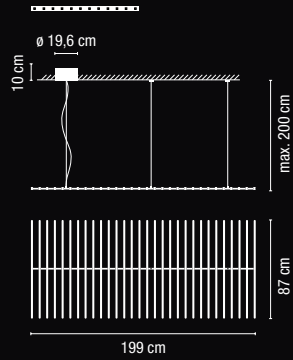

2122:
30 x LED STRIP 24V 6,4W.