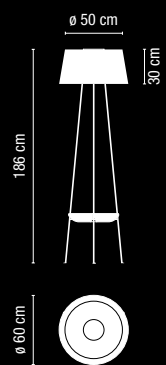

IP64

Wind

Design by Jordi Vilardell

4050 / 4055.

White, black, green and orange fiberglass /
Fibra de vidrio blanca, negra, verde y naranja.

Acrylic diffuser / Difusor de metacrilato.

1 x 2GX13 230V 40W (T5C).

4050.