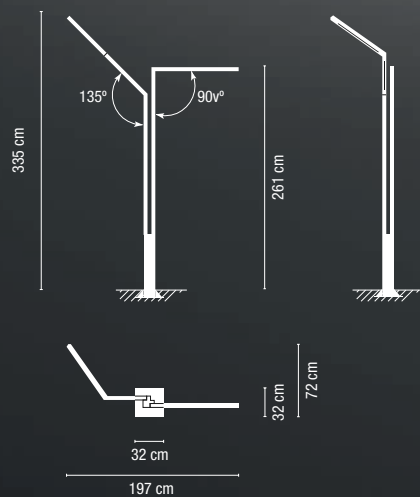

LED IP65

Palo Alto

Design by J. LL. Xuclà.

4535 / 4536.

Khaki lacquer and matt oxide lacquer / Lacado kaki y lacado óxido mate.
Polycarbonate diffuser / Difusor de policarbonato.

4535.

3 x LED STRIP 24V 10W.

4536.

4 x LED STRIP 24V 10W.

4535-54 / 4536-54.

Matt oxide lacquer / Lacado óxido mate.

4535-07 / 4536-07.

Khaki lacquer / Lacado kaki.

4535.