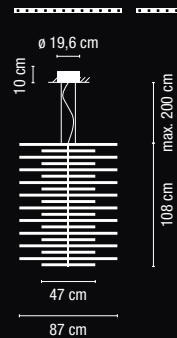

2161:
10 x LED STRIP 24V 6,4W.
10 x LED STRIP 24V 3,2W.