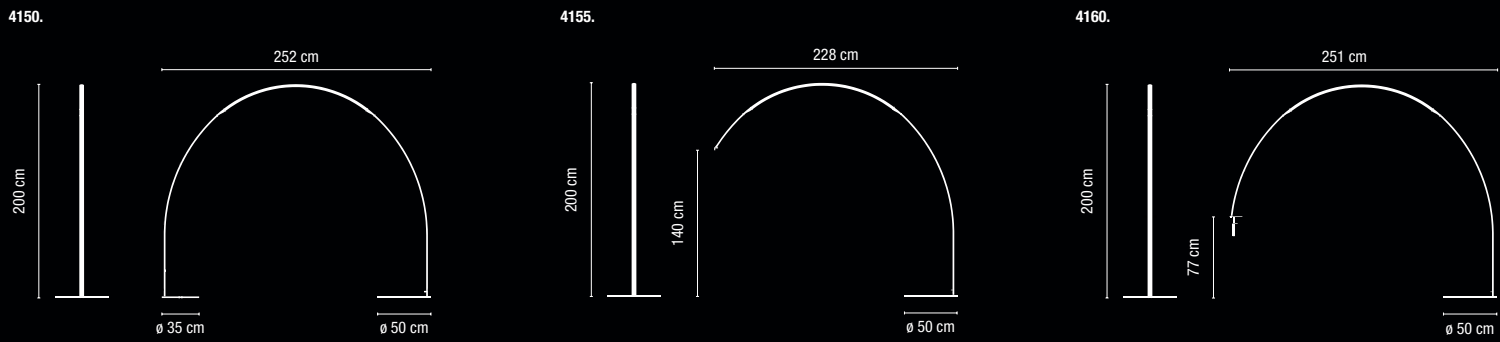

LED IP64

Halley

Design by Jordi Vilardell & Meritxell Vidal.

4150 / 4155 / 4160.

Black / Negro.

Polycarbonate diffuser / Difusor de policarbonato.

1x LED STRIP 24V 21,6W.

4155. Floor-to-wall arch / Arco suelo-pared.