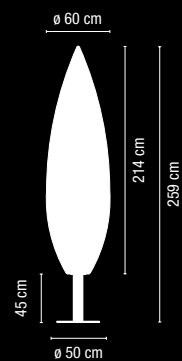

Tree

Design by Pete Sans.

4000 / 4005.

White lacquer and oxide brown lacquer /
Lacado blanco y lacado marrón óxido.
Polyethylene diffuser / Difusor de polietileno.

4000. 2 x 2G11 230V 36W.

4005. 2 x 2G11 230V 24W.

4000.