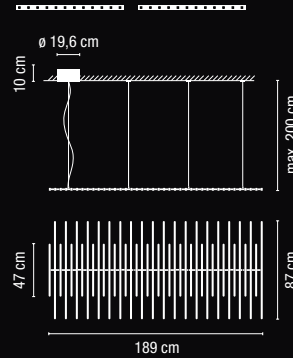

2133:
20 x LED STRIP 24V 6,4W.
20 x LED STRIP 24V 3,2W.