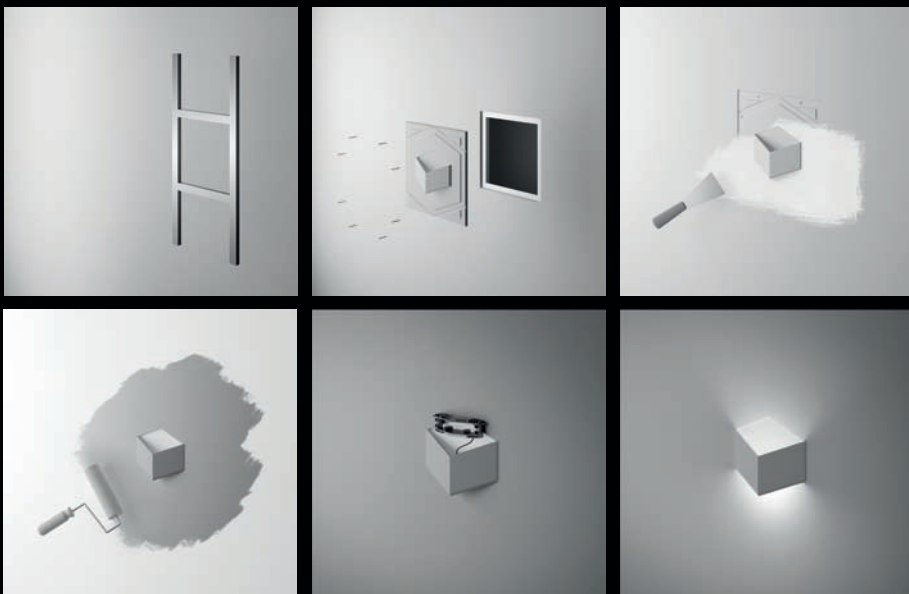

LED

Fold Built-in

Design by Arik Levy.

4210 / 4211.

Plaster diffuser / Difusor de escayola.