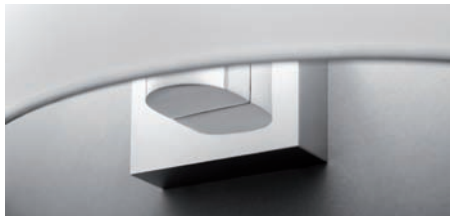

Combi

Design by Proli Diffusion Studio.

8724 / 8725.

Chrome and matt nickel / Cromo y níquel mate.

1x COMPACT FLUORESCENT GX24

230V 18W Max.

8724.

Lamp body with switch
(diffuser not included) /

Estructura aplique con
interruptor (difusor no incluido).

8725.

Lamp body without switch
(diffuser not included) /

Estructura aplique sin
interruptor (difusor no incluido).