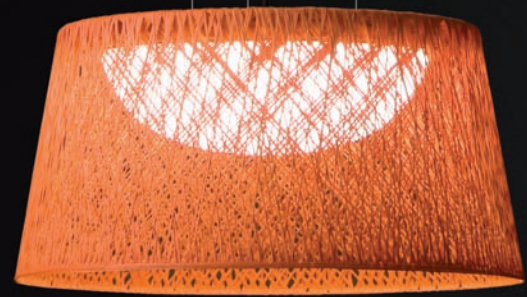

Wind

Design by Jordi Vilardell.

IP65

4070 / 4075.

White, black, green and orange fiberglass /
Fibra de vidrio blanca, negro, verde y naranja.
Acrylic diffuser / Difusor de metacrilato.
1 x 2GX13 230V 40W (T5C).

IP20

4076.

White, green and orange fiberglass /
Fibra de vidrio blanca, verde y naranja.
Acrylic diffuser / Difusor de metacrilato.
1 x 2GX13 230V 60W (T5C).

Ø 60 cm