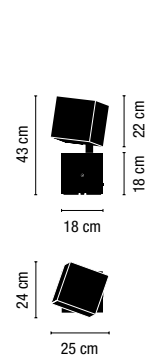

IP66

Break

Design by Xuclà & Alemany.

4100 / 4105.

White lacquer, oxide lacquer, Khaki lacquer and concrete /
Lacado blanco, lacado óxido, lacado kaki y hormigón.

Acrylic diffuser / Difusor de metacrilato.

1 x COMPACT FLUORESCENT E27 230V 15W Max.

4100.

4105.

4100-54 / 4105-54.
Oxide lacquer /
Lacado óxido.

4100-07 / 4105-07.
Khaki lacquer /
Lacado kaki.

4100-80 / 4105-80.
Concrete /
Hormigón.