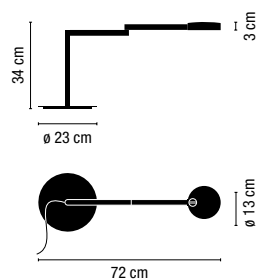

Swing

Design by Lievore, Altherr, Molina.

0520.

Chrome and matt nickel / Cromo y níquel mate.
Adjustable metal diffuser / Difusor de metal ajustable.
1 x G9 230V 48W Eco Max.