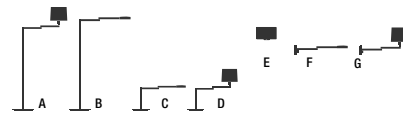

SWING. Family / Familia

Pages / Páginas: A-150. B-152. C-193. D-193. E-386. F-396. G-398.