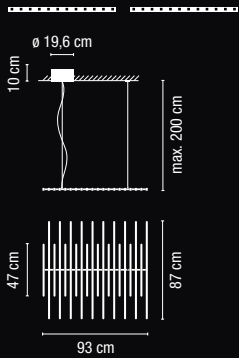

2131:
10 x LED STRIP 24V 6,4W.
10 x LED STRIP 24V 3,2W.