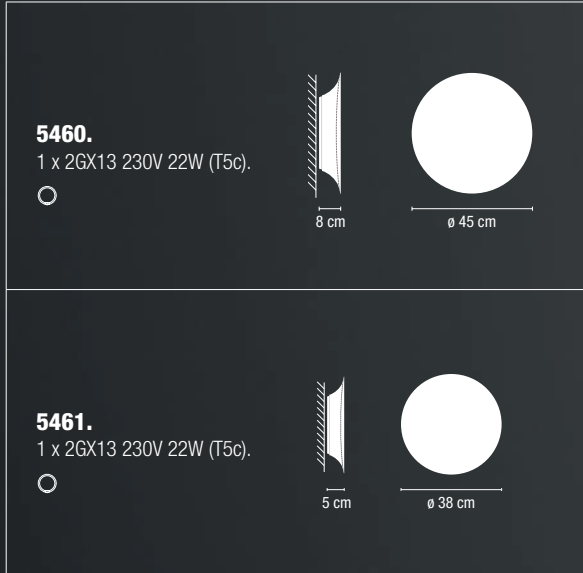

Puck Wall Art

Design by Jordi Vilardell.

Matt white lacquer, chocolate lacquer and orange lacquer /
Lacado blanco mate, lacado marrón oscuro mate y lacado naranja.
Acrylic diffuser / Difusor de metacrilato.