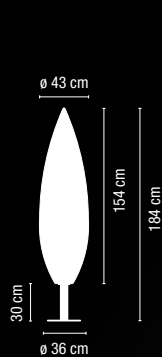

Tree

Design by Pete Sans.

4000 / 4005.

White lacquer and oxide brown lacquer /
Lacado blanco y lacado marrón óxido.
Polyethylene diffuser / Difusor de polietileno.

4000. 2 x 2G11 230V 36W.

4005. 2 x 2G11 230V 24W.

4000.

4005.

4010 / 4015.

White lacquer and oxide brown lacquer /
Lacado blanco y lacado marrón óxido.
Polyethylene diffuser / Difusor de polietileno.

4010. 1 x COMPACT FLUORESCENT E27 230V 20W Max.

4015. 1 x COMPACT FLUORESCENT E27 230V 15W Max.

4010.

4015.

4000-03 / 4005-03
4010-03 / 4015-03.

White lacquer /
Lacado blanco.

4000-14 / 4005-14
4010-14 / 4015-14.

Oxide brown lacquer /
Lacado marrón óxido.

Installation:

The product can be installed with an in-ground cable (IP65)
or a surface cable (IP64) /

Instalación:

El producto puede instalarse con cable empotrado (IP65)
o con cable de superficie (IP64).