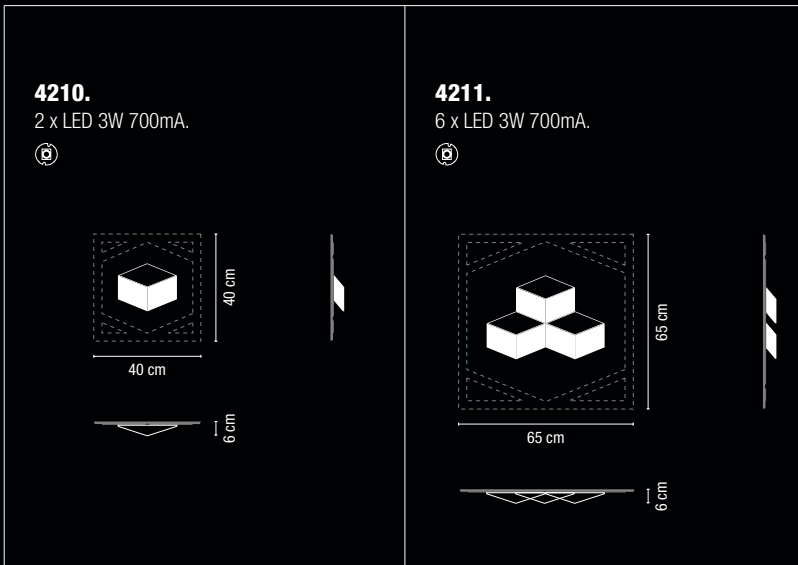

LED

Fold Built-in

Design by Arik Levy.

4210 / 4211.

Plaster diffuser / Difusor de escayola.