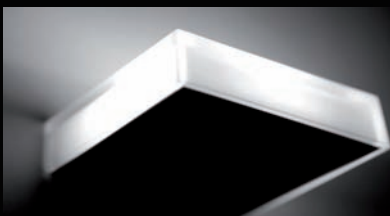

Beta

Design by Ramos & Bassols.

Soft white lacquer and soft black lacquer /
Lacado soft blanco y lacado soft negro.
Pressed glass diffuser / Difusor de vidrio prensado.

7910-04.