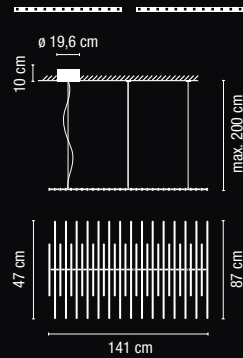

2132:
15 x LED STRIP 24V 6,4W.
15 x LED STRIP 24V 3,2W.