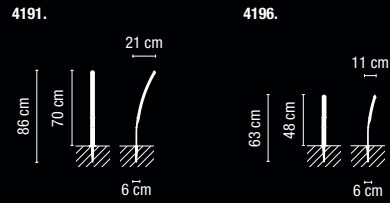

Surface / Superficie.