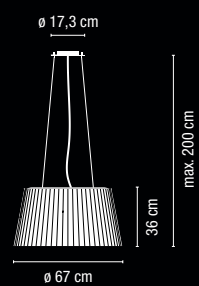

IP65

Plis Outdoor

Design by Ramos & Bassols.

4040.

White lacquer / Lacado blanco.

Polyethylene diffuser / Difusor de polietileno.

2 x COMPACT FLUORESCENT E27 230V 23W Max.

White canopy /
Florón blanco.