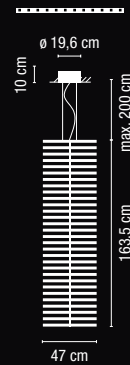

2142:
30 x LED STRIP 24V 3,2W.