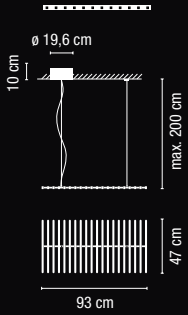

LED

Rhythm

Design by Arik Levy.

2111 / 2112 / 2113.

2121 / 2122.

2131 / 2132 / 2133.

Polycarbonate diffuser / Difusor de policarbonato.

Matt chocolate lacquer and matt beige lacquer /

Lacado marrón oscuro mate y lacado blanco roto mate.

* Built-in and surface fitting /

Permite instalación de empotrar y superficie.

Horizontals Downlighting / Horizontales Downlighting

2111:
20 x LED STRIP 24V 3,2W.