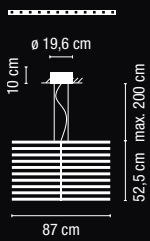

2150:
10 x LED STRIP 24V 6,4W.