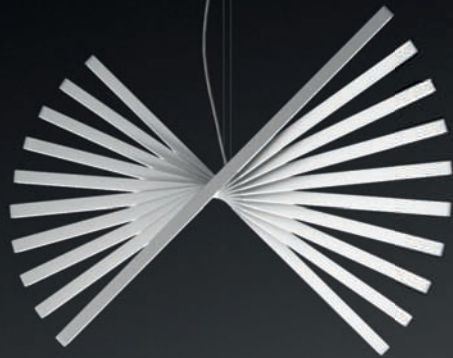

2120-58.

2130-58.

2110-58.