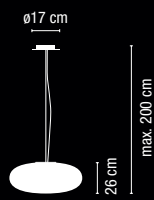

Vol

Design by Lievore, Altherr, Molina.

0220 / 0225.

Matt white lacquer / Lacado blanco mate.

Matt opal diffuser triplex blown-glass diffuser /

Difusor de vidrio soplado opal mate triplex.

4 x COMPACT FLUORESCENT

E27 230V 16W Max. (Doble envelope)

0220.