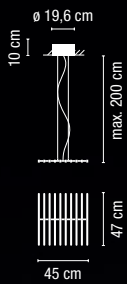

LED

Rhythm

Design by Arik Levy.

2110 / 2120 / 2130.

2170 / 2175 / 2180.

Polycarbonate diffuser / Difusor de policarbonato.

Matt chocolate lacquer and matt beige lacquer /

Lacado marrón oscuro mate y lacado blanco roto mate.

* Built-in and surface fitting /

Permite instalación de empotrar y superficie.

Horizontals Downlighting / Horizontales Downlighting

2110:
10 x LED STRIP 24V 3,2W.