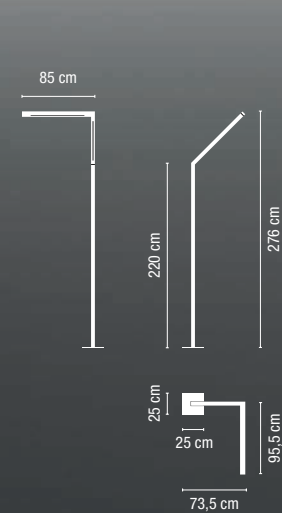

LED IP65

Palo Alto
Design by J. LL. Xuclà.

4510 / 4515 / 4520 / 4525 / 4530.

Khaki lacquer and matt oxide lacquer / Lacado kaki y lacado óxido mate.
Polycarbonate diffuser / Difusor de policarbonato.

4510.
2 x LED 3W 700mA.

4515 / 4520.
1 x LED STRIP 24V 10W.

4525 / 4530.
2 x LED STRIP 24V 10W.

4510-54 / 4515-54 / 4520-54 / 4525-54 / 4530-54.   4510-07 / 4515-07 / 4520-07 / 4525-07 / 4530-07.
Matt oxide lacquer / Lacado óxido mate.   Khaki lacquer / Lacado kaki.

4530.