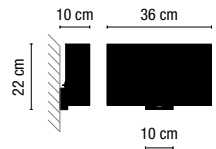

Combi

Design by Proli Diffusion Studio.

8724 / 8725.

Chrome and matt nickel / Cromo y níquel mate.

1x COMPACT FLUORESCENT GX24

230V 18W Max.