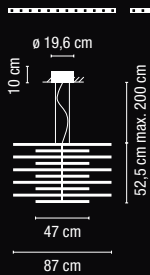

2160:
5 x LED STRIP 24V 6,4W.
5 x LED STRIP 24V 3,2W.