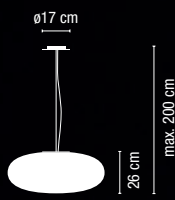

Vol

Design by Lievore, Altherr, Molina.

0220 / 0225.

Matt white lacquer / Lacado blanco mate.

Matt opal diffuser triplex blown-glass diffuser /

Difusor de vidrio soplado opal mate triplex.

4 x COMPACT FLUORESCENT

E27 230V 16W Max. (Doble envelope)

0220.

0225.

0220-03.