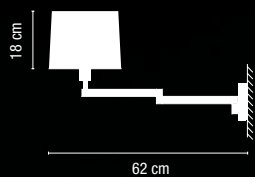

0512-01. Chrome / Cromo.

0512-30. Matt nickel / Níquel mate.

Silk paper diffuser /

Difusor de papel de seda.

1 x E27 230V 70W Eco Max.

1 x LED 3W 700mA

OR 1 x COMPACT FLUORESCENT E27

230V 15W Max.