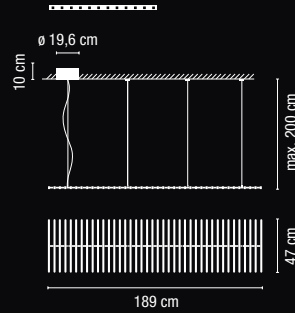

2113:
40 x LED STRIP 24V 3,2W.