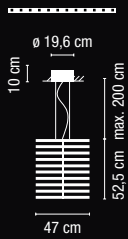

LED

Rhythm

Design by Arik Levy.

2140 / 2141 / 2142 / 2143.

2150 / 2151 / 2152.

2160 / 2161 / 2162 / 2163.

Polycarbonate diffuser / Difusor de policarbonato.

Matt chocolate lacquer and matt beige lacquer /

Lacado marrón oscuro mate y lacado blanco roto mate.

* Built-in and surface fitting /

Permite instalación de empotrar y superficie.

Verticales Uplighting / Verticales Uplighting

2140:
10 x LED STRIP 24V 3,2W.