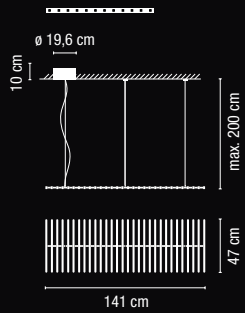

2112:
30 x LED STRIP 24V 3,2W.