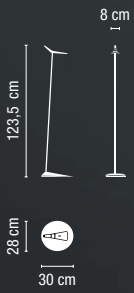

LED

Skán

Design by Lievore, Altherr, Molina.

0250.

Matt white lacquer, matt graphite grey lacquer and matt red lacquer /
Lacado blanco mate, lacado gris grafito mate y lacado rojo mate.

Acrylic diffuser / Difusor de metacrilato.

1 x LED PLATE 24V 8W.