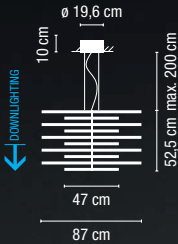

2180:
5 x LED STRIP 24V 6,4W.
5 x LED STRIP 24V 3,2W.