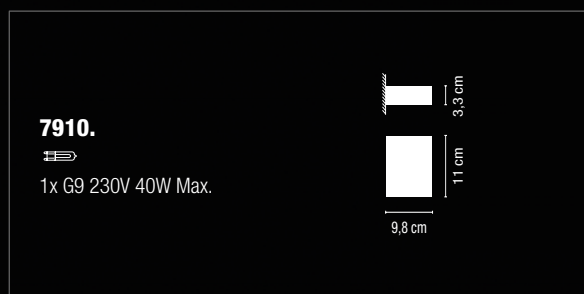

Beta

Design by Ramos & Bassols.

Soft white lacquer and soft black lacquer /
Lacado soft blanco y lacado soft negro.
Pressed glass diffuser / Difusor de vidrio prensado.