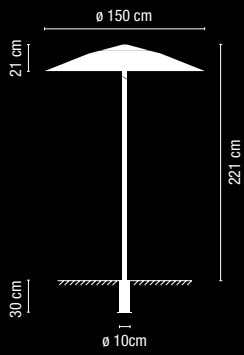

Wind

Design by Jordi Vilardell.

4085 / 4086.

White, green and orange fiberglass /
Fibra de vidrio blanca, verde y naranja.
Acrylic diffuser / Difusor de metacrilato.
1 x 2GX13 230V 22W (T5C).

IP66

IP64

4086.