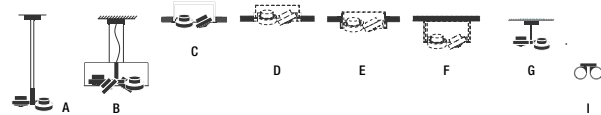

CORNER. Family / Familia

Pages / Páginas: A-92. B-92. C-290. D-292. E-292. F-292. G-295. I-366.