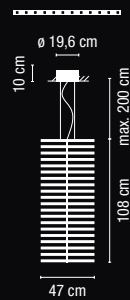

2141:
20 x LED STRIP 24V 3,2W.