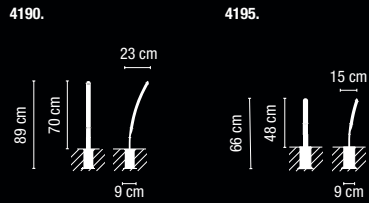

LED

Halley

Design by Jordi Vilardell & Meritxell Vidal.

4190 / 4191 / 4195 / 4196.

Black / Negro.

Polycarbonate diffuser / Difusor de policarbonato.

4190 / 4191: 1 x LED STRIP 24V 5,7W

4195 / 4196: 1 x LED STRIP 24V 2,8W

IP65

Built-in / Empotrado.

IP64