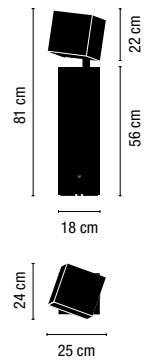

IP66

Break

Design by Xuclà & Alemany.

4100 / 4105.

White lacquer, oxide lacquer, Khaki lacquer and concrete /
Lacado blanco, lacado óxido, lacado kaki y hormigón.

Acrylic diffuser / Difusor de metacrilato.

1 x COMPACT FLUORESCENT E27 230V 15W Max.

4100.