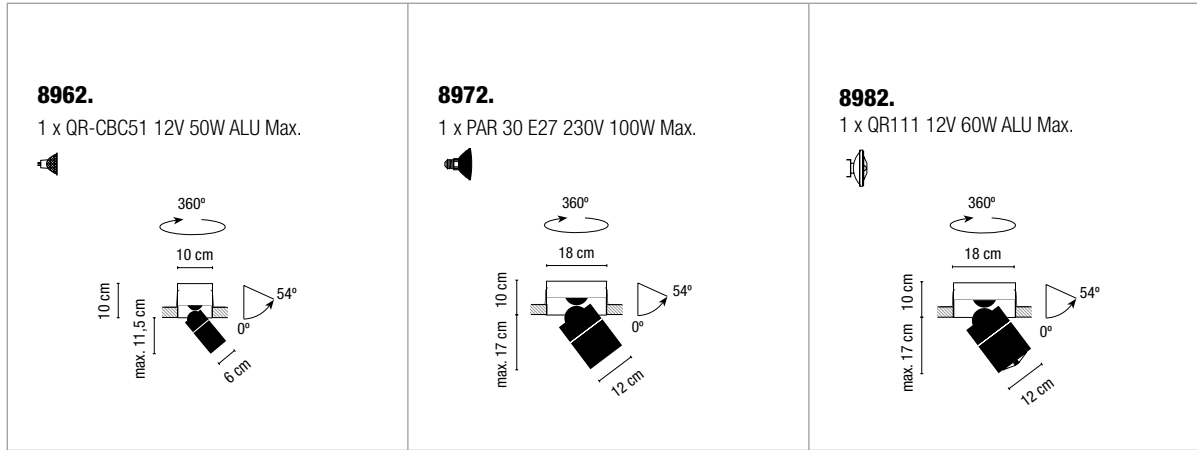

Stage

Design by X. Claramunt and M. de Mas.

Chrome, white lacquer and graphite grey /
Cromo, lacado blanco y gris grafito..

Built-in / Empotrado