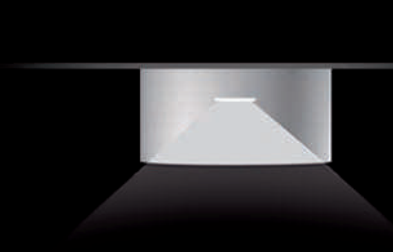

Surface fitting / Superficie