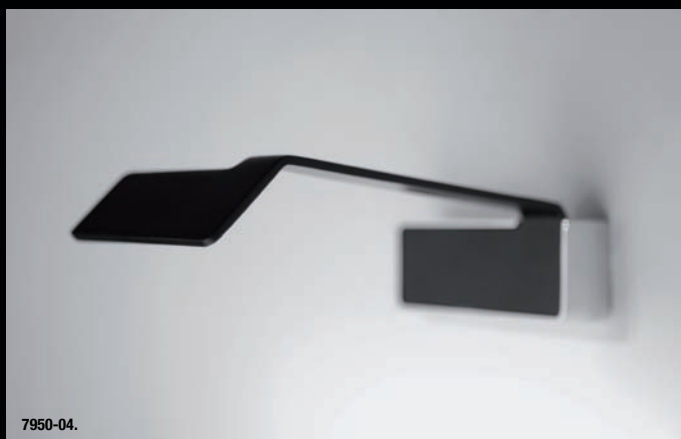

RA: 80.
Light beam with no IR and UV / Haz de luz libre de IR y UV.