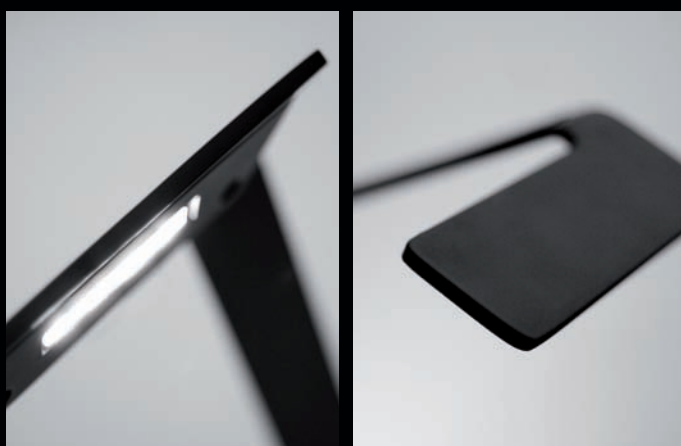

RA: 80.
Light beam with no IR and UV / Haz de luz libre de IR y UV.