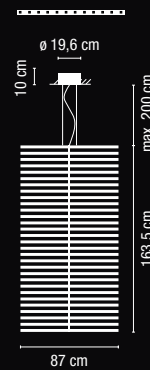

2152:
30 x LED STRIP 24V 6,4W.