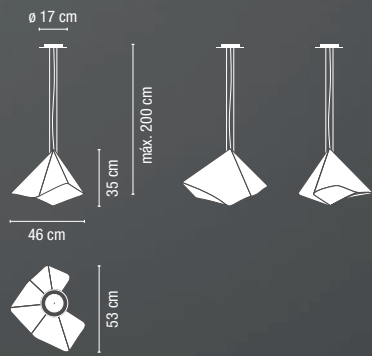

Glory
Design by Monica Förster.

0160 / 0165.

Matt white lacquer / Lacado blanco mate.
Acrylic diffuser / Difusor de metacrilato.
4 x COMPACT FLUORESCENT E27 230V 23W.

0160.

0165.