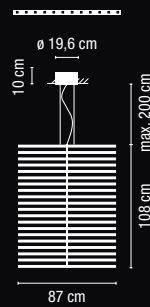

2151:
20 x LED STRIP 24V 6,4W.