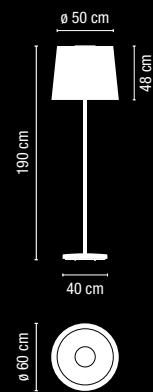

IP64

Wind

Design by Jordi Vilardell

4050 / 4055.

White, black, green and orange fiberglass /
Fibra de vidrio blanca, negra, verde y naranja.

Acrylic diffuser / Difusor de metacrilato.

1 x 2GX13 230V 40W (T5C).

4050.

4055.