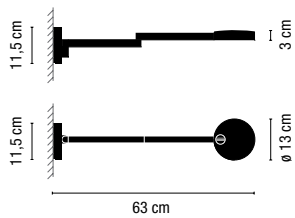

Swing

Design by Lievore, Altherr, Molina.

0525.

Chrome, matt nickel / Cromo, níquel mate.

Adjustable metal diffuser / Difusor de metal orientable.

1 x G9 230V 48W Eco Max.

0525-01.
Chrome / Cromo,

0525-30.
Matt nickel / Níquel mate.