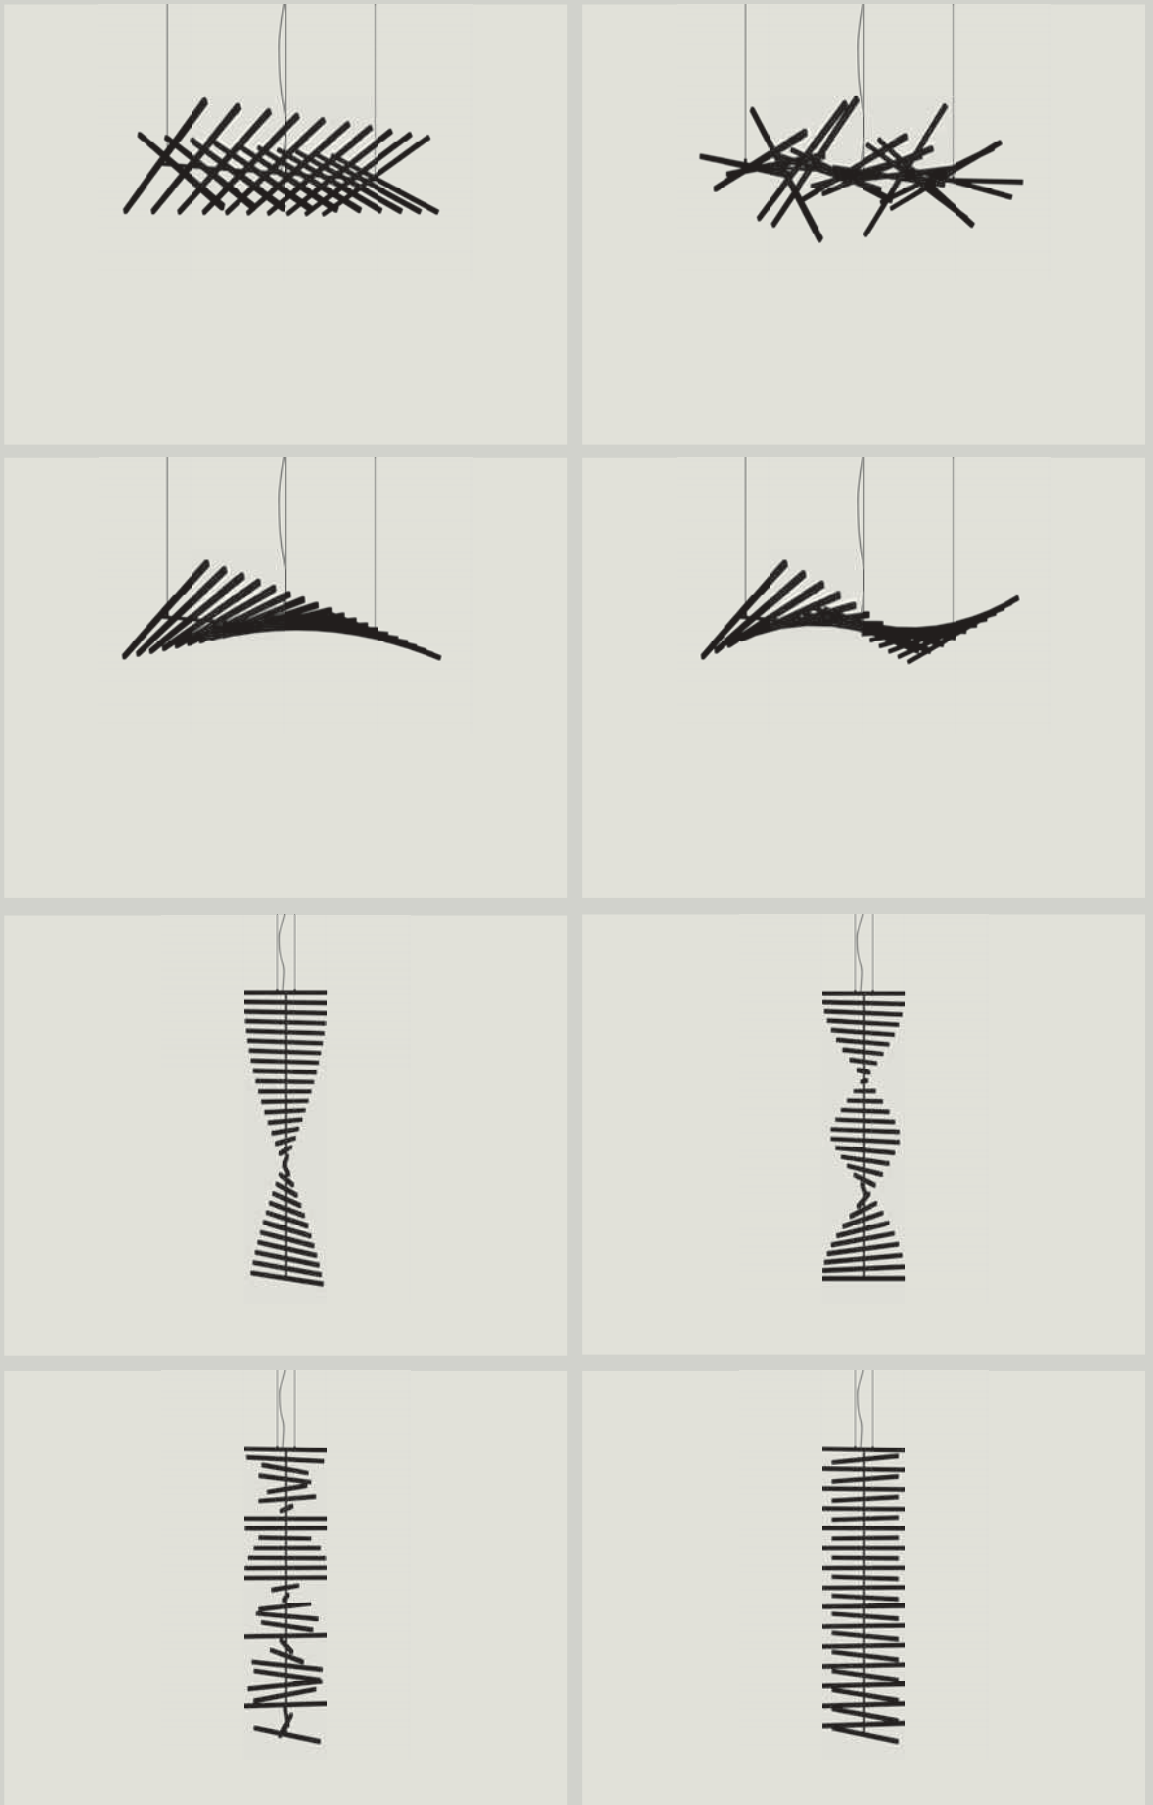

Rhythm

Design by Arik Levy.

Infinitas composiciones

Rhythm can be used in endless horizontal and vertical layouts.

Each stick can be positioned at whatever angle you want, to create a host of combinations and looks: from smooth waves to chaotic shapes.

Infinitas composiciones

Rhythm puede adoptar infinitas configuraciones horizontales y verticales.

Cada stick se puede posicionar en el ángulo que se desee, adoptando múltiples combinaciones y aspectos: desde suaves ondulaciones a caóticas formas.

**The product is delivered flat.
The sticks can be positioned as you wish and fixed into position. /**

**El producto se entrega plano.
Los sticks pueden posicionarse según se desee y fijarse en la posición.**