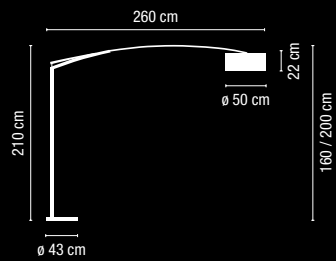

Balance

Design by Jordi Vilardell.

5189 / 5190 / 5191 / 5192.

Chrome and matt nickel / Cromo y níquel mate.

5189 / 5192: Aluminium-weft diffuser / Difusor de trama de aluminio.

5190 / 5191: Cotton finish diffuser / Difusor acabado algodón.

3 x E27 230V 70W ECO Max.

5189 / 5190.