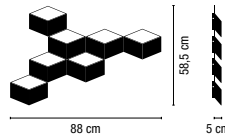

4207.
14 x LED 3W 700mA.