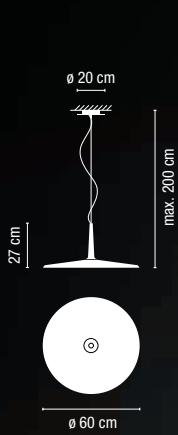

LED

Skán

Design by Lievore, Altherr, Molina.

0270 / 0271 / 0275 / 0276.

Matt white lacquer, matt red lacquer and matt graphite grey /
Lacado blanco mate, lacado rojo mate y lacado gris grafito.

Acrylic diffuser / Difusor de metacrilato.

0270 / 0271: 1 x LED 10W 350mA.

0275 / 0276: 1 x LED 12,3W 700mA.

1-10V Electronic dimming /
Regulación electrónica 1-10V

Surface / Superficie.

0270.

0275.

Built-in / Empotrado.

0271.

0276.

Built-in and surface fitting / Permite instalación de empotrar y superficie.

0270-03 / 0271-03 /
0275-03 / 0276-03.

Matt white lacquer /
Lacado blanco mate.

0270-06 / 0271-06 /
0275-06 / 0276-06.

Matt red lacquer /
Lacado rojo mate.

0270-18 / 0271-18 /
0275-18 / 0276-18.

Matt graphite grey /
Lacado gris grafito.