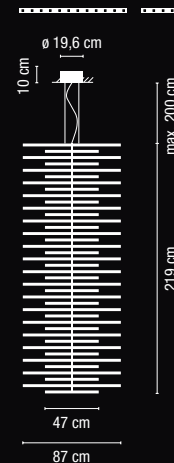

2163:
20 x LED STRIP 24V 6,4W.
20 x LED STRIP 24V 3,2W.