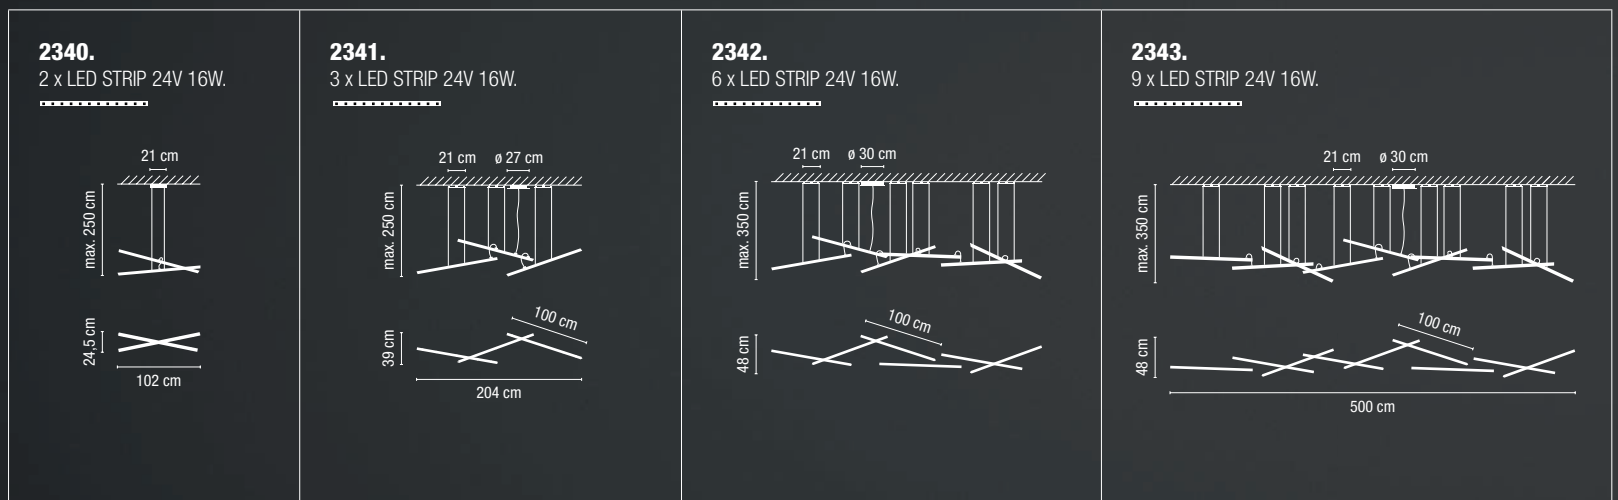

Halo
Design by Martín Azúa.

Matt white lacquer, / Lacado blanco mate.
PMMA diffuser / Difusor de PMMA.