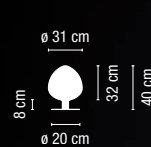

4015.

4000-03 / 4005-03
4010-03 / 4015-03.

White lacquer /
Lacado blanco.

4000-14 / 4005-14
4010-14 / 4015-14.

Oxide brown lacquer /
Lacado marrón óxido.

Installation:

The product can be installed with an in-ground cable (IP65)
or a surface cable (IP64) /

Instalación:

El producto puede instalarse con cable empotrado (IP65)
o con cable de superficie (IP64).