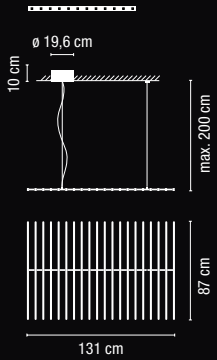

2121:
20 x LED STRIP 24V 6,4W.