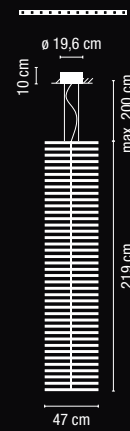

2143:
40 x LED STRIP 24V 3,2W.