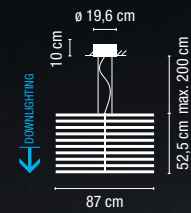

2175:
10 x LED STRIP 24V 6,4W.