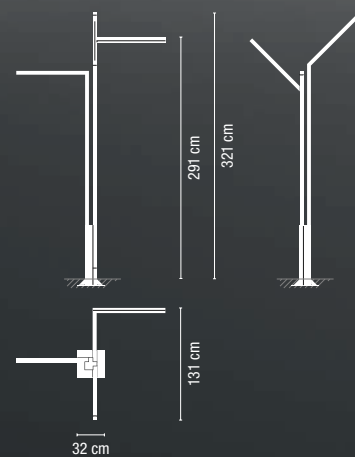

LED IP65

Palo Alto

Design by J. LL. Xuclà.

4535 / 4536.

Khaki lacquer and matt oxide lacquer / Lacado kaki y lacado óxido mate.
Polycarbonate diffuser / Difusor de policarbonato.

4535.

3 x LED STRIP 24V 10W.

4536.

4 x LED STRIP 24V 10W.

4535-54 / 4536-54.

Matt oxide lacquer / Lacado óxido mate.

4535-07 / 4536-07.

Khaki lacquer / Lacado kaki.

4536.