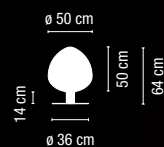

4010 / 4015.

White lacquer and oxide brown lacquer /
Lacado blanco y lacado marrón óxido.
Polyethylene diffuser / Difusor de polietileno.

4010. 1 x COMPACT FLUORESCENT E27 230V 20W Max.

4015. 1 x COMPACT FLUORESCENT E27 230V 15W Max.

4010.