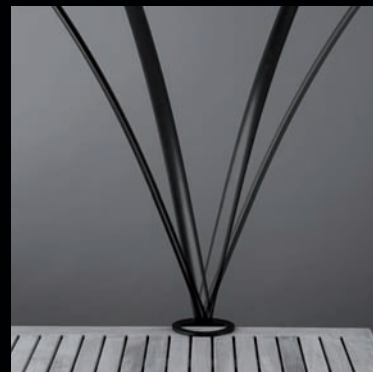

4160. Floor-to-clamp arch / Arco suelo-pinza.