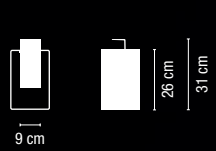

IP64

Port

Design by J. LL. Xuclà.

4650 / 4655.

Matt white lacquer and matt oxide lacquer /
Lacado blanco mate y lacado óxido mate.

Polycarbonate diffuser / Difusor de policarbonato.

4650. 1 x COMPACT FLUORESCENT G9 230V 9W.

4655. 1 x COMPACT FLUORESCENT E27 230V 20W.

4650.