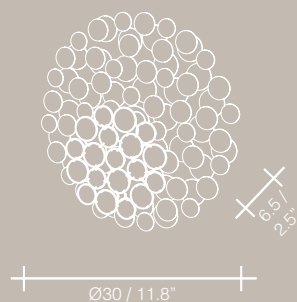

TRESOR - DESIGN J.F. CROCHET
LAMPADA DA PARETE COMPOSTA DA 3 DISCHI
DI PREZIOSE MONETINE IN METALLO SALDATE
TRA LORO E RIVESTITE ARTIGIANALMENTE CON
FOGLIA ORO O ARGENTO. CON LA SUA RAFFINA-
TEZZA TRESOR DONA ELEGANZA ALL'AMBIENTE,
IMPREZIOSISCE LA PARETE E LA RIVESTE DI
EMOZIONANTI AUREOLE DI LUCE.

AN IMPECCABLE ACCENT TO ANY SPACE,
TRESOR'S HAND MADE DESIGN AND PRECIOUS
METAL COINS CREATE SCINTILLATING HALOS OF
LIGHT. FINISHED IN GOLD OR SILVER LEAF, AND IN
SIZES OF EITHER TWO OR THREE DISKS, TRESOR
WORKS IN ANY SPACE, ADDING A TOUCH OF
ELEGANCE.

TRESOR - DESIGN J.F. CROCHET
LAMPADA DA PARETE COMPOSTA DA 2 DISCHI
DI PREZIOSE MONETINE IN METALLO SALDATE
TRA LORO E RIVESTITE ARTIGIANALMENTE CON
FOGLIA ORO O ARGENTO. CON LA SUA RAFFINA-
TEZZA TRESOR DONA ELEGANZA ALL'AMBIENTE,
IMPREZIOSISCE LA PARETE E LA RIVESTE DI
EMOZIONANTI AUREOLE DI LUCE.

AN IMPECCABLE ACCENT TO ANY SPACE, TRE-
SOR'S HAND MADE DESIGN AND PRECIOUS METAL
COINS CREATE SCINTILLATING HALOS OF LIGHT.
FINISHED IN GOLD OR SILVER LEAF, AND IN SIZES
OF EITHER TWO OR THREE DISKS, TRESOR WORKS
IN ANY SPACE, ADDING A TOUCH OF ELEGANCE.

230V

2 X 60W G9
ALOGENE/HALOGENS

120V

2 X 60W G9
HALOGENS

230V

2 X 60W G9
ALOGENA/HALOGEN

120V

2 X 60W G9
HALOGEN