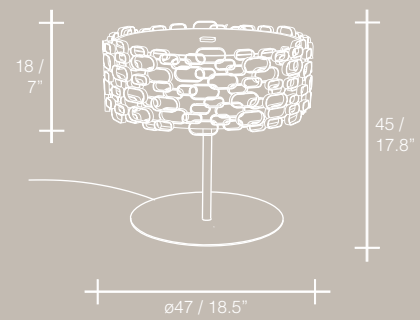

GLAMOUR - DESIGN D. ARSLAN
SOSPENSIONE DELINEATA DA UNA FASCIA DI SEZIONI METALLICHE SAPIENTEMENTE SALDATE A MANO UNA AD UNA, IN FINITURA ORO 24K, NICHEL O BIANCO. GLAMOUR RICORDA UN GIOIELLO FEMMINILE, APPARISCENTE E SOFISTICATO, CHE REGALA ALL'AMBIENTE UNA RICCHEZZA DI LUCE E DI ELEGANTI DETTAGLI.
LIKE A UNIQUE PIECE OF JEWELRY FOR THE HOME, GLAMOUR'S ROWS OF INDIVIDUALLY HAND-SOLDERED METAL LINKS RECALL A SUPPLICATED NECKLACE. FINISHED IN 24K GOLD, NICKEL OR WHITE, GLAMOUR ELEGANTLY DETAILING ANY LIVING SPACE. AS A SUSPENSION LAMP, GLAMOUR'S METAL LINKS OVERLAP SEDUCTIVELY WHILE PROVIDING A ROMANTIC LIGHT.

GLAMOUR - DESIGN D. ARSLAN
LAMPADA DA TAVOLO DELINEATA DA UNA FASCIA DI SEZIONI METALLICHE SAPIENTEMENTE SALDATE A MANO UNA AD UNA, IN FINITURA ORO 24K, NICHEL O BIANCO. GLAMOUR RICORDA UN GIOIELLO FEMMINILE, APPARISCENTE E SOFISTICATO, CHE REGALA ALL'AMBIENTE UNA RICCHEZZA DI LUCE E DI ELEGANTI DETTAGLI.
LIKE A UNIQUE PIECE OF JEWELRY FOR THE HOME, GLAMOUR'S ROWS OF INDIVIDUALLY HAND-SOLDERED METAL LINKS RECALL A SUPPLICATED NECKLACE. FINISHED IN 24K GOLD, NICKEL OR WHITE, GLAMOUR ELEGANTLY DETAILING ANY LIVING SPACE. AS A TABLE LAMP, GLAMOUR'S METAL LINKS OVERLAP SEDUCTIVELY WHILE PROVIDING A ROMANTIC LIGHT.

230V
3 X 40W E14 (MAX 3 X 60W E14)
120V
3 X 40W E12 (MAX 3 X 60W E12)

230V
3 X 40W E14 (MAX 3 X 60W E14)
120V
3 X 40W E12 (MAX 3 X 60W E12)