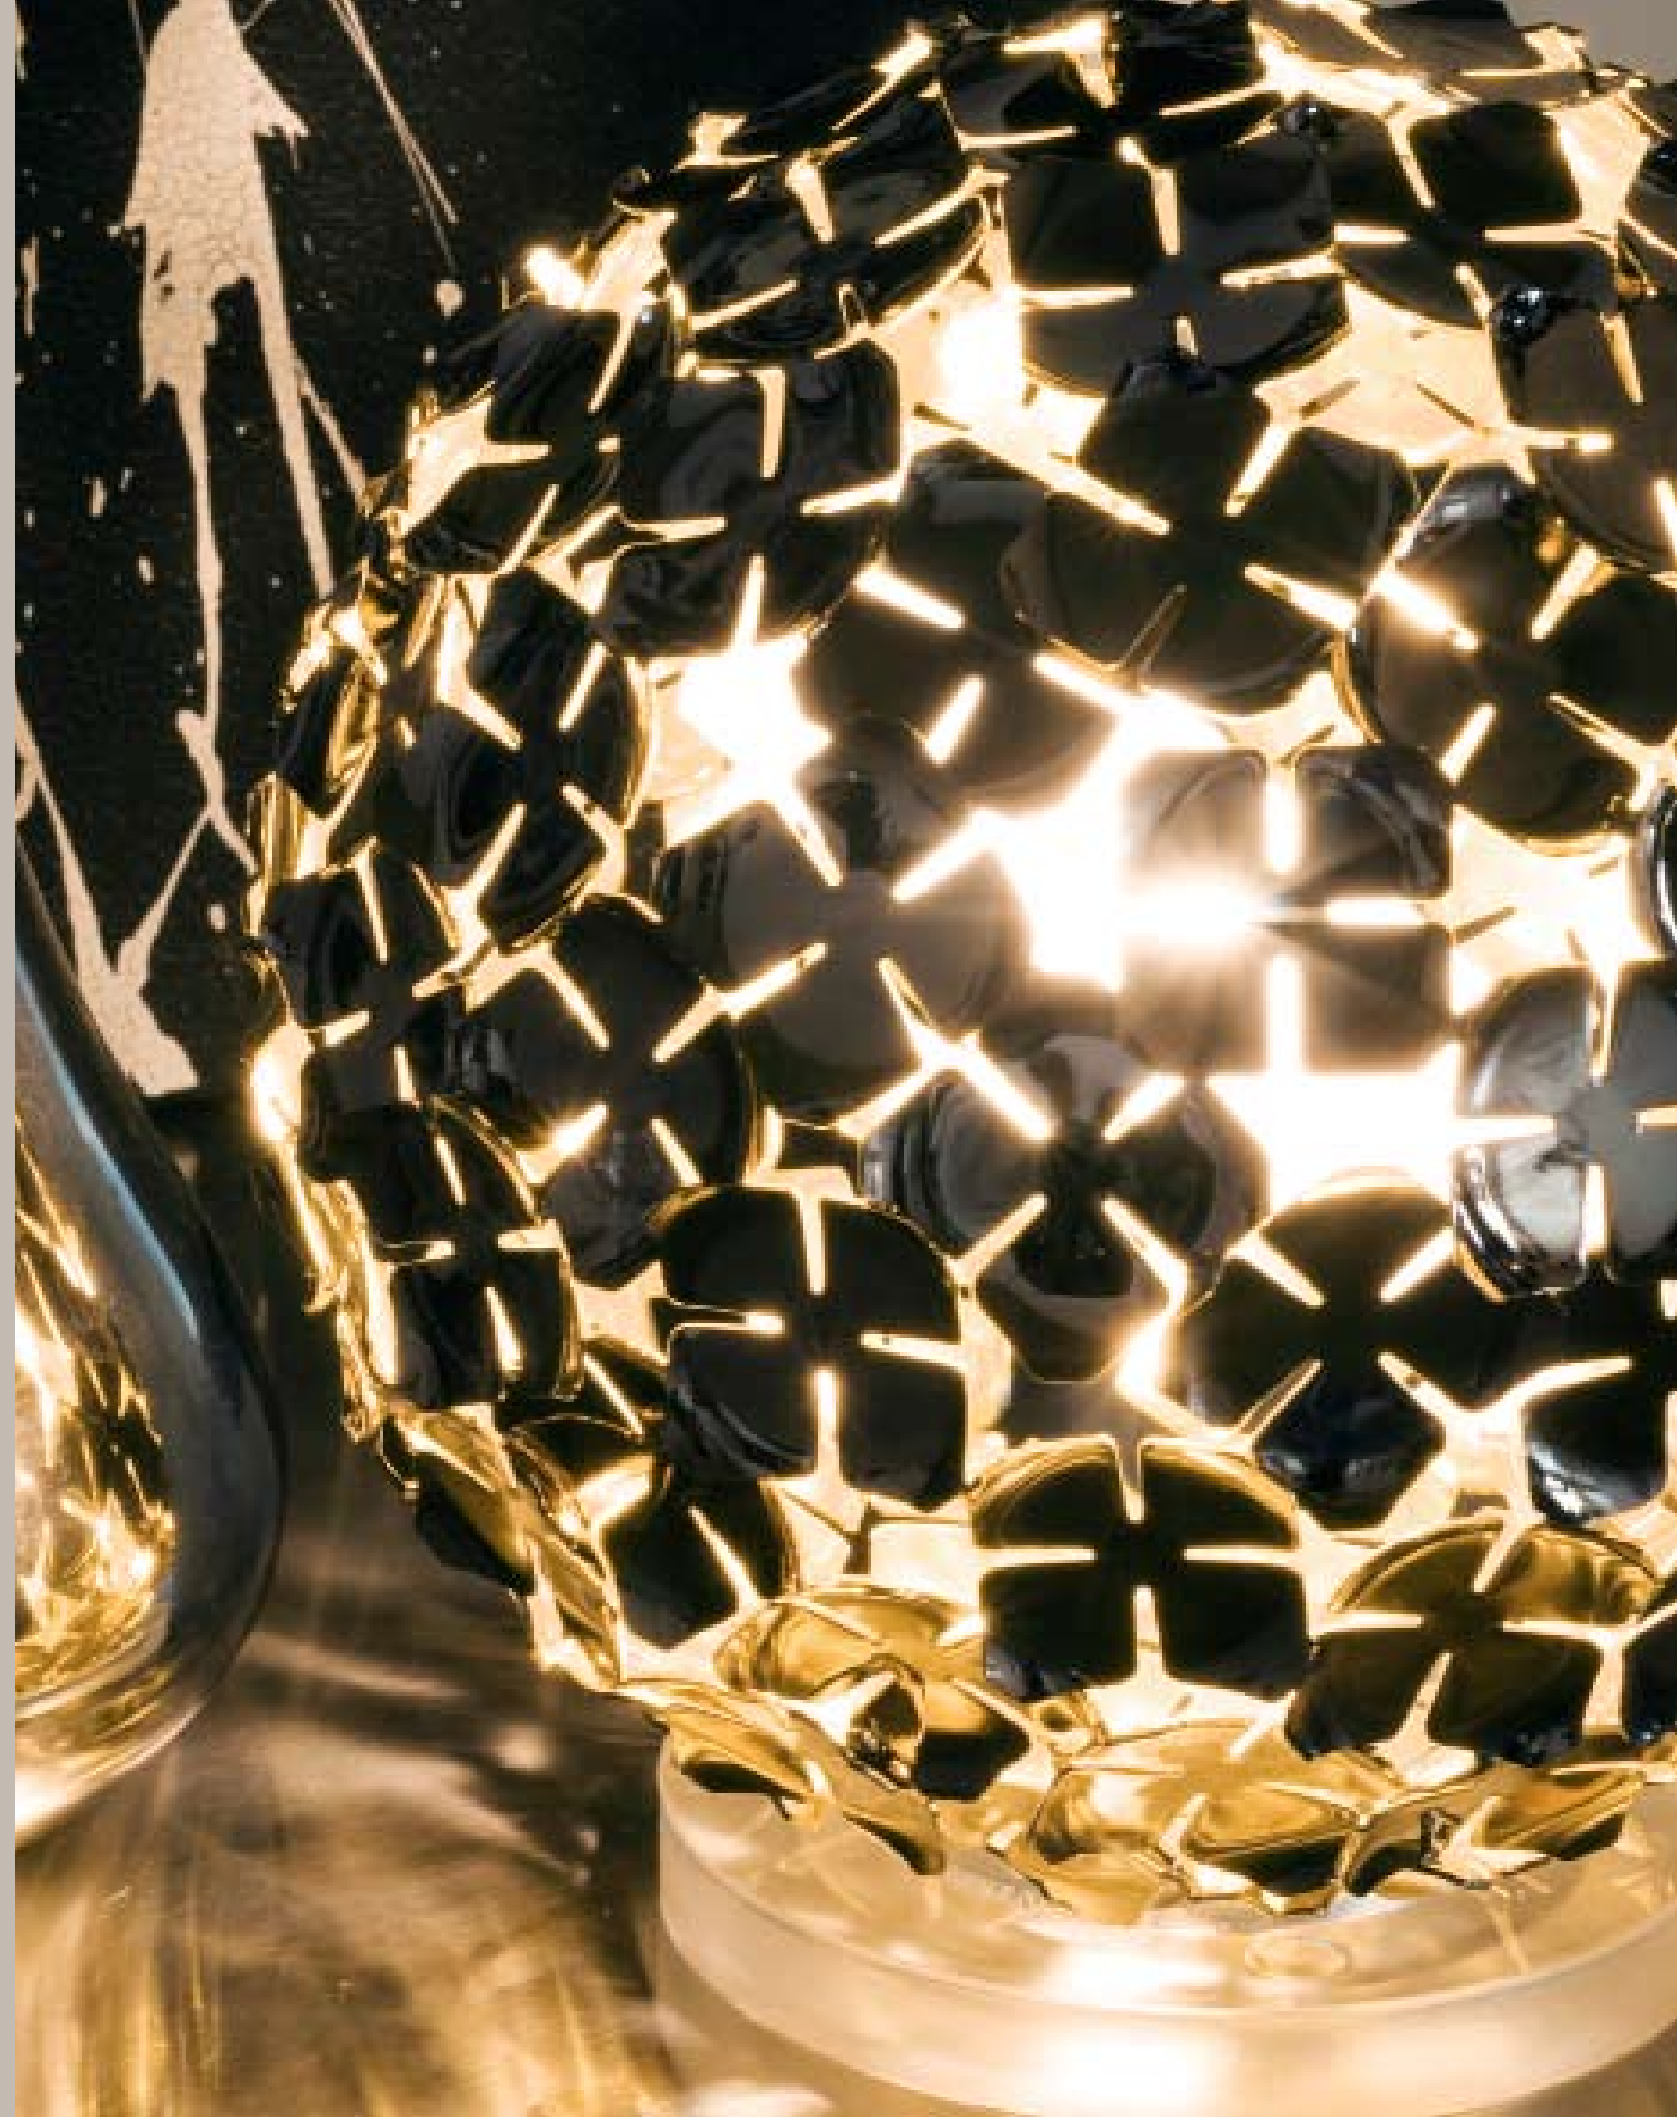

ORTEN'ZIA - DESIGN B. RAINALDI
SOSPENSIONE SFERICA IN METALLO REALIZZATA SALDANDO A MANO GRAZIOSI PETALI PLACCATI NICHEL O ORO 24K, PER CREARE SUGGESTIVI EFFETTI LUMINOSI CHE IRRADIANO LE PARETI TRASFORMANDELE IN UN ROMANTICO GIARDINO DI LUCE.

RECALLING THE NATURAL BEAUTY OF A FLOWER, THIS SUSPENSION LIGHT'S HAND-SOLDERED "PETALS" EMANATE A UNIQUE LIGHT, IMMERSING THE ENTIRE ROOM IN A GLIMMERING LIGHT. LIGHT AND SHADOW INTERTWINE TO CREATE AN ORGANIC RADIANCE, DRAWING A GARDEN WITHIN THE ROOM. AVAILABLE IN EITHER NICKEL OR 24K GOLD PLATE. THE ORTEN'ZIA'S ELEGANT FORM COMPLEMENTS ITS DRAMATIC LIGHT.

ORTEN'ZIA - DESIGN B. RAINALDI
LAMPADA DA TAVOLO IN METALLO REALIZZATA SALDANDO A MANO GRAZIOSI PETALI PLACCATI NICHEL O ORO 24K, PER CREARE SUGGESTIVI EFFETTI LUMINOSI CHE IRRADIANO L'AMBIENTE TRASFORMANDOLO IN UN ROMANTICO GIARDINO DI LUCE.

RECALLING THE NATURAL BEAUTY OF A FLOWER, THIS TABLE LIGHT'S HAND-SOLDERED "PETALS" EMANATE A UNIQUE LIGHT, IMMERSING THE ENTIRE ROOM IN A GLIMMERING LIGHT. LIGHT AND SHADOW INTERTWINE TO CREATE AN ORGANIC RADIANCE, DRAWING A GARDEN WITHIN THE ROOM. AVAILABLE IN EITHER NICKEL OR 24K GOLD PLATE. THE ORTEN'ZIA'S ELEGANT FORM COMPLEMENTS ITS DRAMATIC LIGHT.