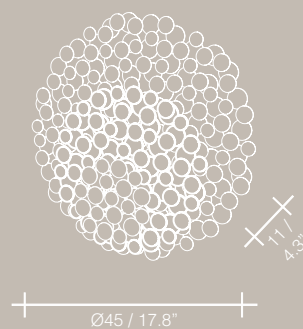

TRESOR - DESIGN J.F. CROCHET
LAMPADA DA PARETE COMPOSTA DA 3 DISCHI
DI PREZIOSE MONETINE IN METALLO SALDATE
TRA LORO E RIVESTITE ARTIGIANALMENTE CON
FOGLIA ORO O ARGENTO. CON LA SUA RAFFINA-
TEZZA TRESOR DONA ELEGANZA ALL'AMBIENTE,
IMPREZIOSISCE LA PARETE E LA RIVESTE DI
EMOZIONANTI AUREOLE DI LUCE.

AN IMPECCABLE ACCENT TO ANY SPACE,
TRESOR'S HAND MADE DESIGN AND PRECIOUS
METAL COINS CREATE SCINTILLATING HALOS OF
LIGHT. FINISHED IN GOLD OR SILVER LEAF, AND IN
SIZES OF EITHER TWO OR THREE DISKS, TRESOR
WORKS IN ANY SPACE, ADDING A TOUCH OF
ELEGANCE.

TRESOR - DESIGN J.F. CROCHET
LAMPADA DA PARETE COMPOSTA DA 2 DISCHI
DI PREZIOSE MONETINE IN METALLO SALDATE
TRA LORO E RIVESTITE ARTIGIANALMENTE CON
FOGLIA ORO O ARGENTO. CON LA SUA RAFFINA-
TEZZA TRESOR DONA ELEGANZA ALL'AMBIENTE,
IMPREZIOSISCE LA PARETE E LA RIVESTE DI
EMOZIONANTI AUREOLE DI LUCE.

AN IMPECCABLE ACCENT TO ANY SPACE, TRE-
SOR'S HAND MADE DESIGN AND PRECIOUS METAL
COINS CREATE SCINTILLATING HALOS OF LIGHT.
FINISHED IN GOLD OR SILVER LEAF, AND IN SIZES
OF EITHER TWO OR THREE DISKS, TRESOR WORKS
IN ANY SPACE, ADDING A TOUCH OF ELEGANCE.

230V

2 X 60W G9
ALOGENE/HALOGENS

120V

2 X 60W G9
HALOGENS

230V

2 X 60W G9
ALOGENA/HALOGEN

120V

2 X 60W G9
HALOGEN