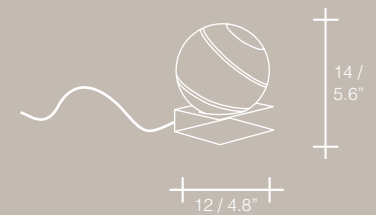

THIS GLASS SPHERE'S GLOSSY OUTER SHELL
BELIES THE DELICATE GOLD LEAF APPLIQUÉ
DECORATING ITS INNER SURFACE. WHEN LIT,
THE TRANSPARENT OPENING ALLOWS LIGHT TO
STREAK ACROSS THE SPACE, CREATING TRAILS
OF LIGHT, LIKE METEORS RACING ACROSS THE
SKY. AVAILABLE IN WHITE OR BLACK, BOND ALSO
COMES AS A TABLE LAMP WITH A CHROME-
PLATED BASE.

BOND - DESIGN B. RAINALDI
SFERA IN VETRO SOSPESA, DECORATA INTERNA-
MENTE DA UNA RICCA APPLICAZIONE FOGLIA
ORO IN CONTRASTO CON LA NITIDEZZA DELLA
PARTE ESTERNA IN BIANCO O NERO. LA LUCE
ATTRAVERSA LE TRASPARENZE DELLA SFERA E IL-
LUMINA UNIFORMEMENTE L'AMBIENTE CREANDO
SUGGERITIVI TAGLI LUMINOSI, COME METEORE
NELLA STANZA.
DISPONIBILE ANCHE NELLA VERSIONE DA APPOG-
GIO, CON BASE CROMATA.

THIS GLASS SPHERE'S GLOSSY OUTER SHELL
BELIES THE DELICATE GOLD LEAF APPLIQUÉ
DECORATING ITS INNER SURFACE. WHEN LIT,
THE TRANSPARENT OPENING ALLOWS LIGHT TO
STREAK ACROSS THE SPACE, CREATING TRAILS
OF LIGHT, LIKE METEORS RACING ACROSS THE
SKY. AVAILABLE IN WHITE OR BLACK, BOND ALSO
COMES AS A TABLE LAMP WITH A CHROME-
PLATED BASE.