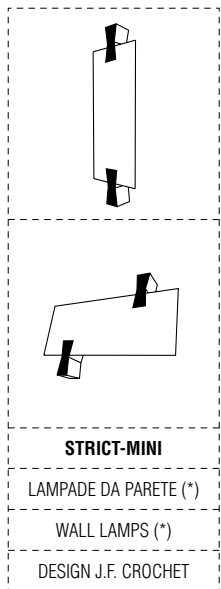

STRICT-MINI

LAMPADE DA PARETE (*)

WALL LAMPS (*)

DESIGN J.F. CROCHET