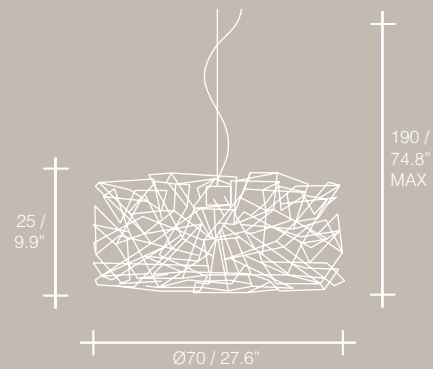

ETOILE - DESIGN C. LAVA
SOSPENSIONE FORMATA DA UN INTRECCIO DI
SOTTILI BRACCI METALLICI PLACCATI NICHEL.
ETOILE E' UN INTRIGANTE E INSOLITO OGGET-
TO CELESTE NELLA STANZA, BRILLA DI LUCE
PROPRIA E LA EMANA TUTTO INTORNO CREANDO
LEGGERE SEDUZIONI D'OMBRA CHE IMPREZIOSI-
SCONO L'AMBIENTE.
A CELESTIAL SUSPENSION OF INTERWOVEN
NICKEL-PLATED METAL SHAFTS, ETOILE TWINKLES
IN ALL DIRECTIONS CREATING A GENTLE PLAY OF
LIGHT AND SHADOW FOR ANY SPACE.

  230V 8 X 10W G4 12V 8 X 20W G4 12V ALOGENE/HALOGENS	 120V 8 X 10W G4 12V 8 X 20W G4 12V HALOGENS