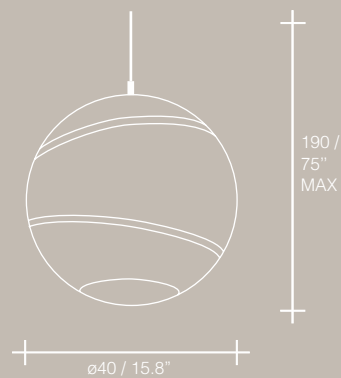

PLACCATO NICHEL
NICKEL-PLATED

PLACCATO ORO 24K
24K GOLD-PLATED

PLACCATO NICHEL
NICKEL-PLATED

PLACCATO ORO 24K
24K GOLD-PLATED

PLACCATO NICHEL
NICKEL-PLATED

PLACCATO ORO 24K
24K GOLD-PLATED

BOND, INSEGUE, SPIA GEOMETRIE LUMINOSE.
BOND, BANDS OF LIGHT RACING AROUND
GEOMETRIC FORMS.