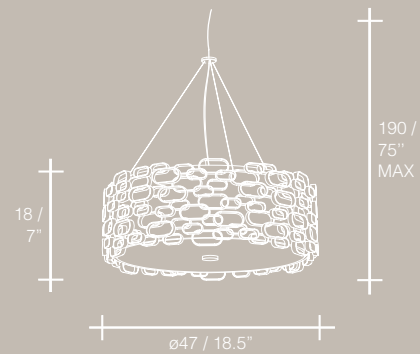

GLAMOUR - DESIGN D. ARSLAN
SOSPENSIONE DELINEATA DA UNA FASCIA DI SEZIONI METALLICHE SAPIENTEMENTE SALDATE A MANO UNA AD UNA, IN FINITURA ORO 24K, NICHEL O BIANCO. GLAMOUR RICORDA UN GIOIELLO FEMMINILE, APPARISCENTE E SOFISTICATO, CHE REGALA ALL'AMBIENTE UNA RICCHEZZA DI LUCE E DI ELEGANTI DETTAGLI.
LIKE A UNIQUE PIECE OF JEWELRY FOR THE HOME, GLAMOUR'S ROWS OF INDIVIDUALLY HAND-SOLDERED METAL LINKS RECALL A SUPPLICATED NECKLACE. FINISHED IN 24K GOLD, NICKEL OR WHITE, GLAMOUR ELEGANTLY DETAILING ANY LIVING SPACE. AS A SUSPENSION LAMP, GLAMOUR'S METAL LINKS OVERLAP SEDUCTIVELY WHILE PROVIDING A ROMANTIC LIGHT.

GLAMOUR - DESIGN D. ARSLAN
LAMPADA DA TAVOLO DELINEATA DA UNA FASCIA DI SEZIONI METALLICHE SAPIENTEMENTE SALDATE A MANO UNA AD UNA, IN FINITURA ORO 24K, NICHEL O BIANCO. GLAMOUR RICORDA UN GIOIELLO FEMMINILE, APPARISCENTE E SOFISTICATO, CHE REGALA ALL'AMBIENTE UNA RICCHEZZA DI LUCE E DI ELEGANTI DETTAGLI.
LIKE A UNIQUE PIECE OF JEWELRY FOR THE HOME, GLAMOUR'S ROWS OF INDIVIDUALLY HAND-SOLDERED METAL LINKS RECALL A SUPPLICATED NECKLACE. FINISHED IN 24K GOLD, NICKEL OR WHITE, GLAMOUR ELEGANTLY DETAILING ANY LIVING SPACE. AS A TABLE LAMP, GLAMOUR'S METAL LINKS OVERLAP SEDUCTIVELY WHILE PROVIDING A ROMANTIC LIGHT.

230V
3 X 40W E14 (MAX 3 X 60W E14)
120V
3 X 40W E12 (MAX 3 X 60W E12)

230V
3 X 40W E14 (MAX 3 X 60W E14)
120V
3 X 40W E12 (MAX 3 X 60W E12)