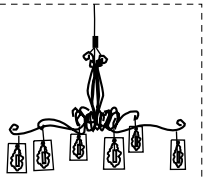

METAL SUSPENSION LAMP CONSISTING OF STYLIZED SPHERES, REALIZED BY HAND WELDING NICKEL-PLATED PETALS TO CREATE RADIANT SHADING EFFECTS.

MADemoisELLE

LAMPADA DA PARETE

WALL LAMP

DESIGN J.F. CROCHET

MADemoisELLE