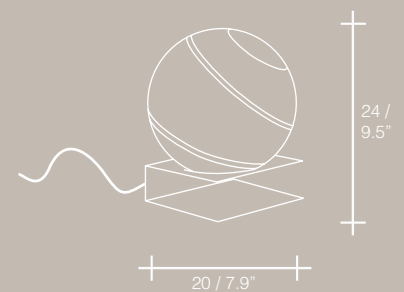

THIS GLASS SPHERE'S GLOSSY OUTER SHELL
BELIES THE DELICATE GOLD LEAF APPLIQUÉ
DECORATING ITS INNER SURFACE. WHEN LIT,
THE TRANSPARENT OPENING ALLOWS LIGHT TO
STREAK ACROSS THE SPACE, CREATING TRAILS
OF LIGHT, LIKE METEORS RACING ACROSS THE
SKY. AVAILABLE IN WHITE OR BLACK, BOND ALSO
COMES AS A TABLE LAMP WITH A CHROME-
PLATED BASE.

BOND - DESIGN B. RAINALDI
SFERA IN VETRO SOSPESA, DECORATA INTERNA-
MENTE DA UNA RICCA APPLICAZIONE FOGLIA
ORO IN CONTRASTO CON LA NITIDEZZA DELLA
PARTE ESTERNA IN BIANCO O NERO. LA LUCE
ATTRAVERSA LE TRASPARENZE DELLA SFERA E IL-
LUMINA UNIFORMEMENTE L'AMBIENTE CREANDO
SUGGERITIVI TAGLI LUMINOSI, COME METEORE
NELLA STANZA.
DISPONIBILE ANCHE NELLA VERSIONE DA APPOG-
GIO, CON BASE CROMATA.

THIS GLASS SPHERE'S GLOSSY OUTER SHELL
BELIES THE DELICATE GOLD LEAF APPLIQUÉ
DECORATING ITS INNER SURFACE. WHEN LIT,
THE TRANSPARENT OPENING ALLOWS LIGHT TO
STREAK ACROSS THE SPACE, CREATING TRAILS
OF LIGHT, LIKE METEORS RACING ACROSS THE
SKY. AVAILABLE IN WHITE OR BLACK, BOND ALSO
COMES AS A TABLE LAMP WITH A CHROME-
PLATED BASE.