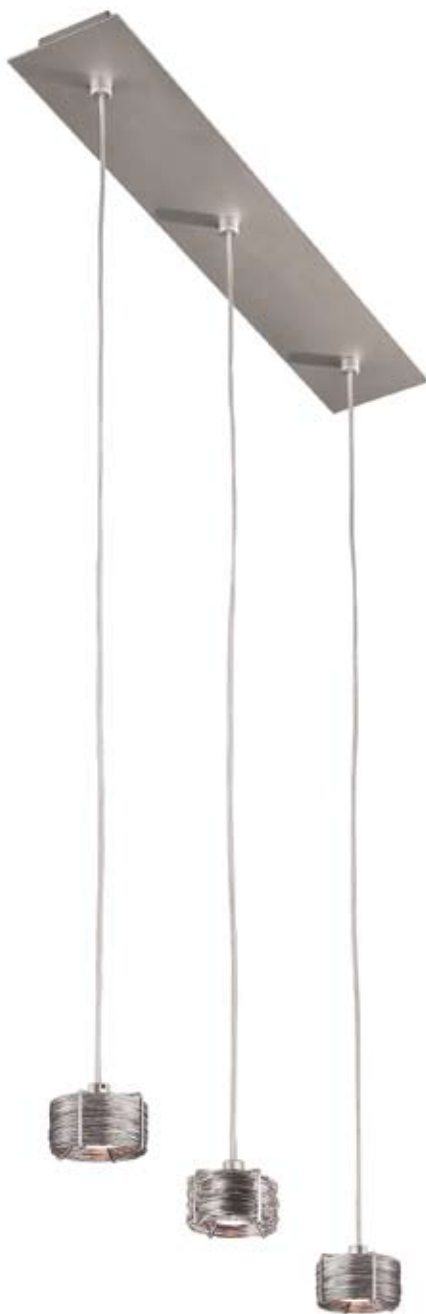

63
TECHNICAL DATA >126

BOBINO

SOSPENSIONE

SUSPENSION

DESIGN J.F. CROCHET

COLOR

64

TECHNICAL DATA >126-127