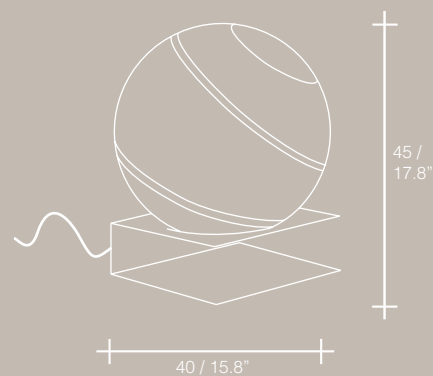

THIS GLASS SPHERE'S GLOSSY OUTER SHELL
BELIES THE DELICATE GOLD LEAF APPLIQUÉ
DECORATING ITS INNER SURFACE. WHEN LIT,
THE TRANSPARENT OPENING ALLOWS LIGHT TO
STREAK ACROSS THE SPACE, CREATING TRAILS
OF LIGHT, LIKE METEORS RACING ACROSS THE
SKY. AVAILABLE IN WHITE OR BLACK, BOND ALSO
COMES AS A TABLE LAMP WITH A CHROME-
PLATED BASE.

BOND - DESIGN B. RAINALDI
SFERA IN VETRO SOSPESA, DECORATA INTERNA-
MENTE DA UNA RICCA APPLICAZIONE FOGLIA
ORO IN CONTRASTO CON LA NITIDEZZA DELLA
PARTE ESTERNA IN BIANCO O NERO. LA LUCE
ATTRAVERSA LE TRASPARENZE DELLA SFERA E IL-
LUMINA UNIFORMEMENTE L'AMBIENTE CREANDO
SUGGERITIVI TAGLI LUMINOSI, COME METEORE
NELLA STANZA.
DISPONIBILE ANCHE NELLA VERSIONE DA APPOG-
GIO, CON BASE CROMATA.

THIS GLASS SPHERE'S GLOSSY OUTER SHELL
BELIES THE DELICATE GOLD LEAF APPLIQUÉ
DECORATING ITS INNER SURFACE. WHEN LIT,
THE TRANSPARENT OPENING ALLOWS LIGHT TO
STREAK ACROSS THE SPACE, CREATING TRAILS
OF LIGHT, LIKE METEORS RACING ACROSS THE
SKY. AVAILABLE IN WHITE OR BLACK, BOND ALSO
COMES AS A TABLE LAMP WITH A CHROME-
PLATED BASE.