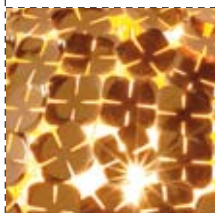

ORTEN'ZIA

SOSPENSIONE

SUSPENSION

DESIGN B. RAINALDI

COLOR

44

TECHNICAL DATA >136

SOSPENSIONE IN METALLO REALIZZATA SALDANDO A MANO PETALI NICHEL PLACCATI, PER CREARE EFFETTI LUMINOSI RADIANTI.
DISPONIBILE ANCHE IN ORO PLACCATO.

METAL SUSPENSION LAMP REALIZED BY HAND WELDING NICKEL-PLATED PETALS TO CREATE RADIANT LUMINOUS EFFECTS.
ALSO AVAILABLE IN GOLD-PLATED FINISH.