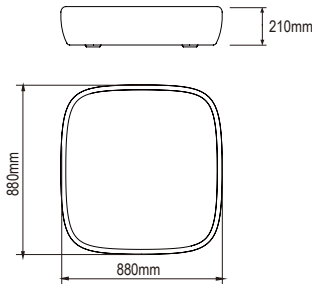

1523/1527

exterior/outdoor
RGB IP65

exterior/outdoor

PAO 1523 0

PAO 1527 0

con mando a distancia sin luz / no light
with remote control

1522/1526

exterior/outdoor
RGB IP65