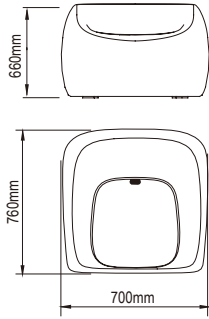

exterior/outdoor RGB IP65   exterior/outdoor

PAO 1524	<u>0</u>	
PAO 1528		<u>0</u>

con mando a distancia   sin luz / no light
with remote control