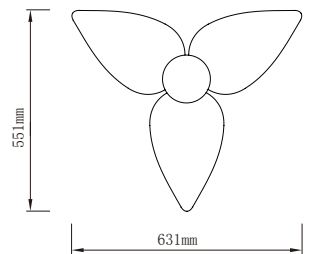

1491

PALMA 1491

blanco epoxy – ip44

white epoxy – ip44

3 × máx. 20w E27(no incl.)

1490

PALMA 1490

blanco epoxy – ip44

white epoxy – ip44

1 × máx. 20w E27(no incl.)