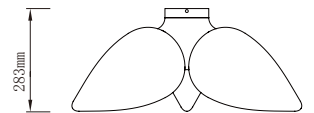

1491

PALMA 1491

blanco epoxy – ip44

white epoxy – ip44

3 × máx. 20w E27(no incl.)

1490

PALMA 1490

blanco epoxy – ip44

white epoxy – ip44

1 × máx. 20w E27(no incl.)