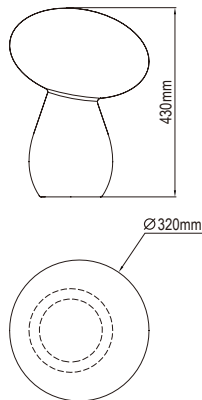

1520 / 1521

	interior/indoor E/27	exterior/outdoor IP65-E/27
PAO 1520		<u>0</u>
PAO 1521	<u>0</u>	
	con interruptor with switch 2 máx. 13w. (no incl.)	sin interruptor w/o switch 2 máx. 13w. (no incl.)