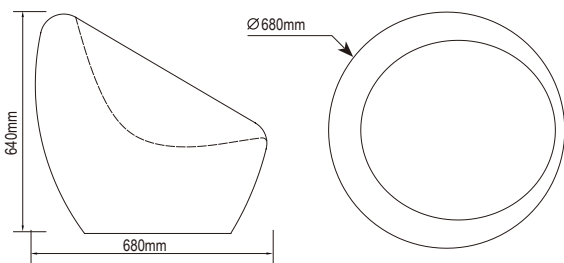

exterior/outdoor RGB IP65 inducción/induction	exterior/outdoor
LUNA 1610	<u>0</u>	
LUNA 1611		<u>0</u>
	con mando a distancia with remote control	sin luz / no light