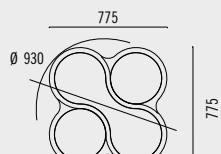

15-2806-14-M1

ochocollection

Blanco
 White
14
 Blanc
 Weiss
 Bianco

Sistema de doble iluminación independiente
Double independent lighting system

15-2805-14-M1
1x2GX13 55W included

15-2806-14-M1
2x2GX13 55W included

15-2807-14-M1
4x2GX13 55W included

15-2807-14-M1

15-2805-14-M1

The background is a solid orange color. A diagonal line, also in orange, runs from the bottom left towards the top right. Along this line, there are several overlapping circles of the same orange color, creating a sense of depth and movement. The circles are positioned at regular intervals along the diagonal.