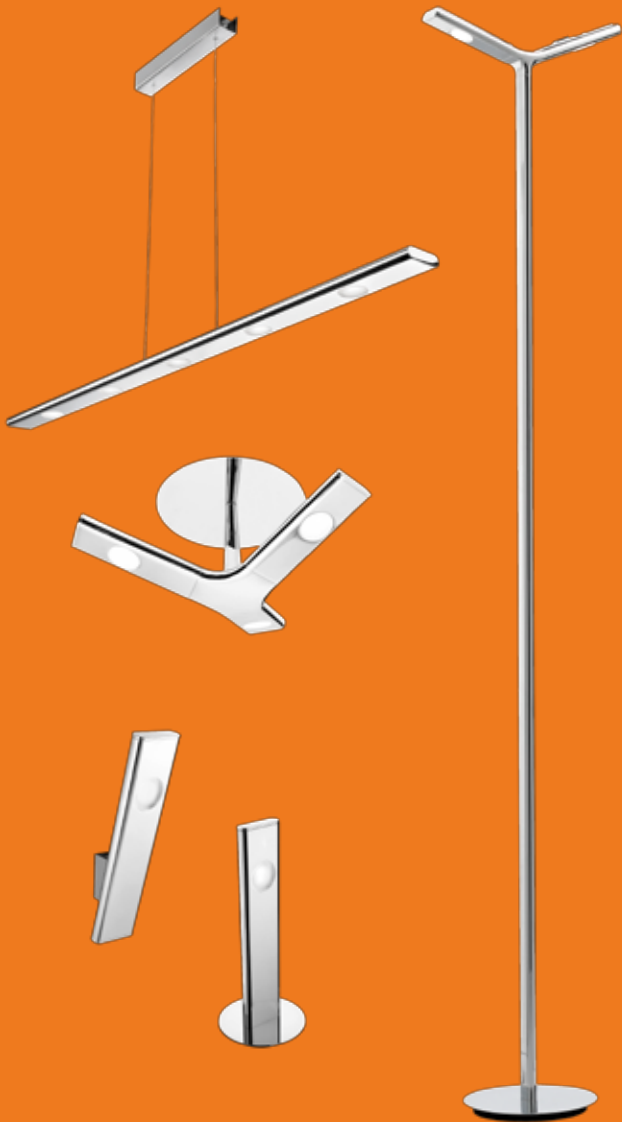

GROK

SPRING NEWS
2009

 **LED S-C4**

ocho pag002

troppo pag006

everyday pag012
outdoor

ocho

design :: Josep Patsi

15-2807-14-M1
4x2GX13 55W included

15-2807-14-M1

15-2805-14-M1

The background is a solid orange color. A diagonal line, also in orange, runs from the bottom left towards the top right. Along this line, there are several overlapping circles of the same orange color, creating a sense of depth and movement. The circles are positioned at regular intervals along the diagonal.

tropo

design :: Ramón Benedito

05-2804-21-F1

troppocollection

-  Cromo
-  Cromo
- 21**  Chrome
-  Chrom
-  Cromo

15-2804-21-F1

10-2804-21-F1

00-2804-21-F1