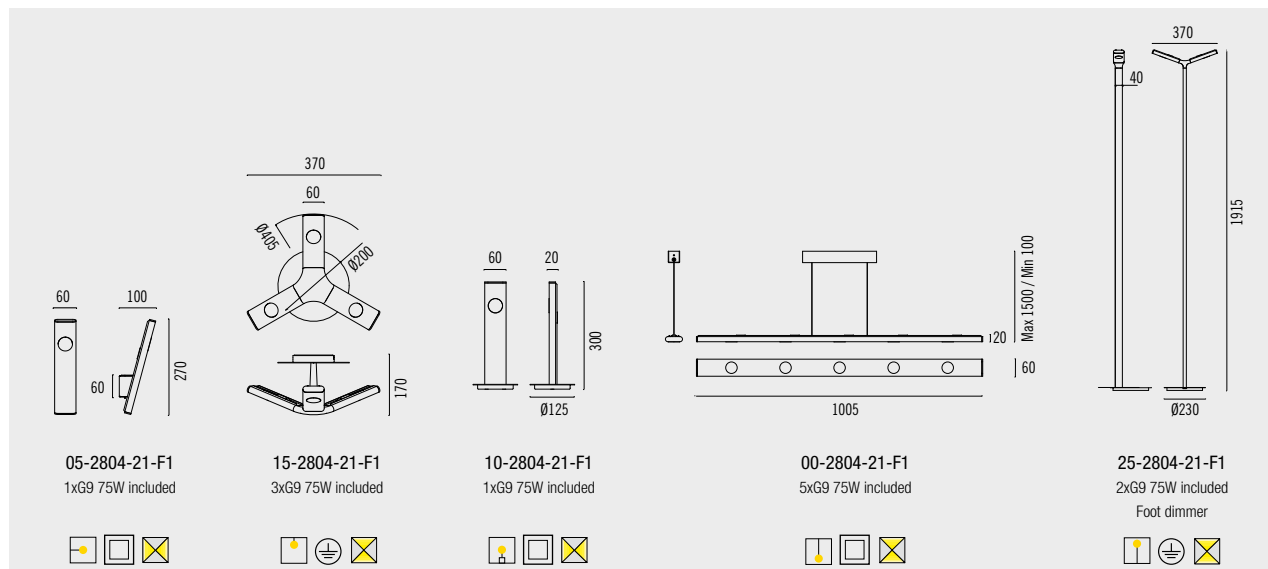

troppocollection

- Cromo
- Cromo
- **21** Chrome
- Chrom
- Cromo