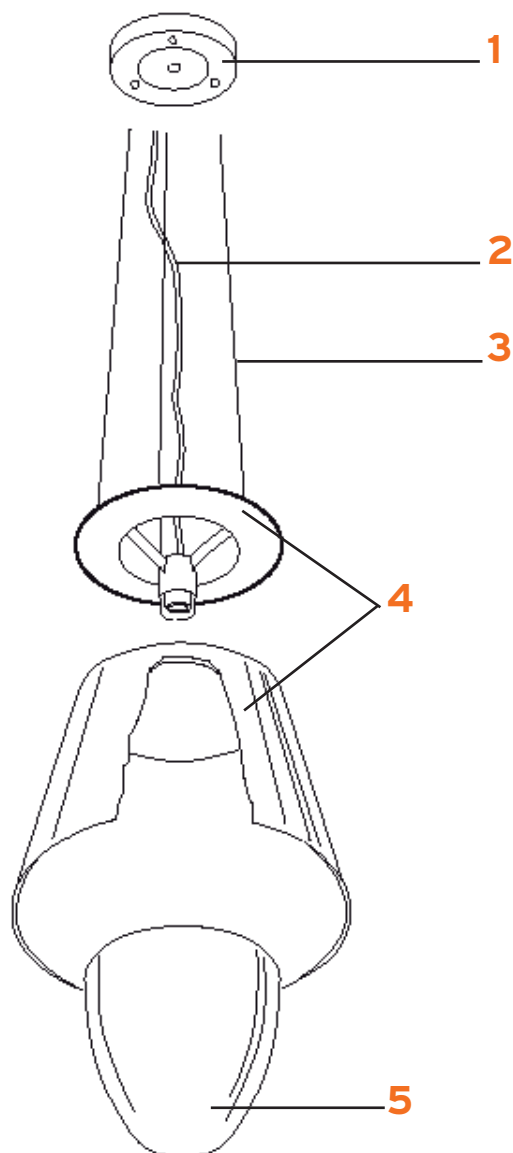

K TRIBE S2

Philippe Starck

FLOS

www.flos.com

1. Assieme rosone S2/S3 ricambi :: S2/S3 rose assembly - spare parts

2. Cavo Sil/Fep 2x0.75 trasp. al mt :: Sil/Fep transp. cable 2x0.75/mt.

3. Cavo acciaio conf. 3 pezzi mt.4 :: Steel cable packed 3 pieces 4 mt.

4. Ass. mont. p.lampada + diff. est. allum. Arg. + supp. S2 :: L.holder wiring ass. + alum. ext. Silver diff. + S2 supp.

4. Ass. mont. p.lampada + diff. est. allum. Bro. + supp. S2 :: L.holder wiring ass. + alum. ext. diff. Bronze + S2 supp.

4. Ass. mont. p.lampada + diff. est. Trans. + supp. S2 :: L.holder wiring ass. + Transparent. ext. diff. + S2 supp.

4. Ass. mont. p.lampada + diff. est. Fumé + supp. S2 :: L.holder wiring ass. + Fumé ext. diff. + S2 supp.

5. Diffusore interno opalino K S2 :: K S2 opal internal diffuser

RF6257001

13585

RF06548

RF6257002

RF6257003

RF6257004

RF6257005

13797