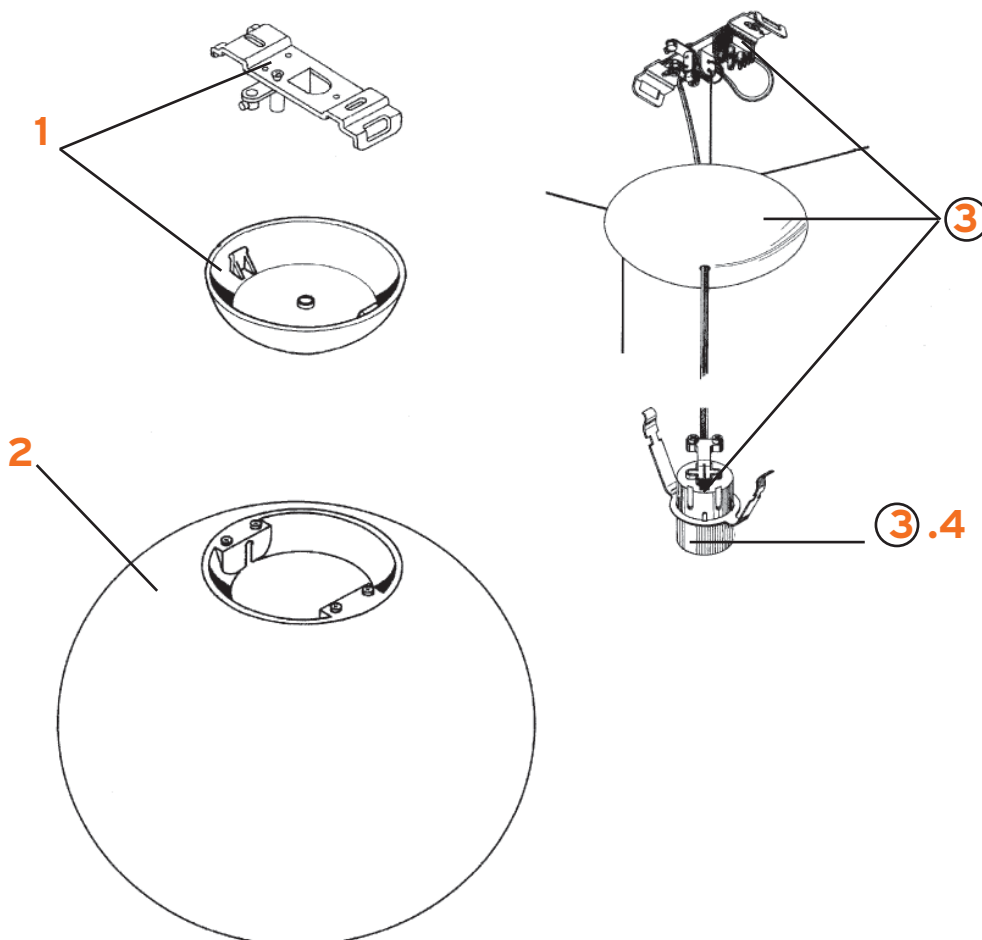

# GLO-BALL S1

Jasper Morrison

FLOS

www.flos.com

1. Assieme rosone :: Rose assembly
2. Corpo bianco :: White diffuser
3. Ass. montatura imballata :: Electrical set
4. Ass. portalampada :: Lampholder assembly