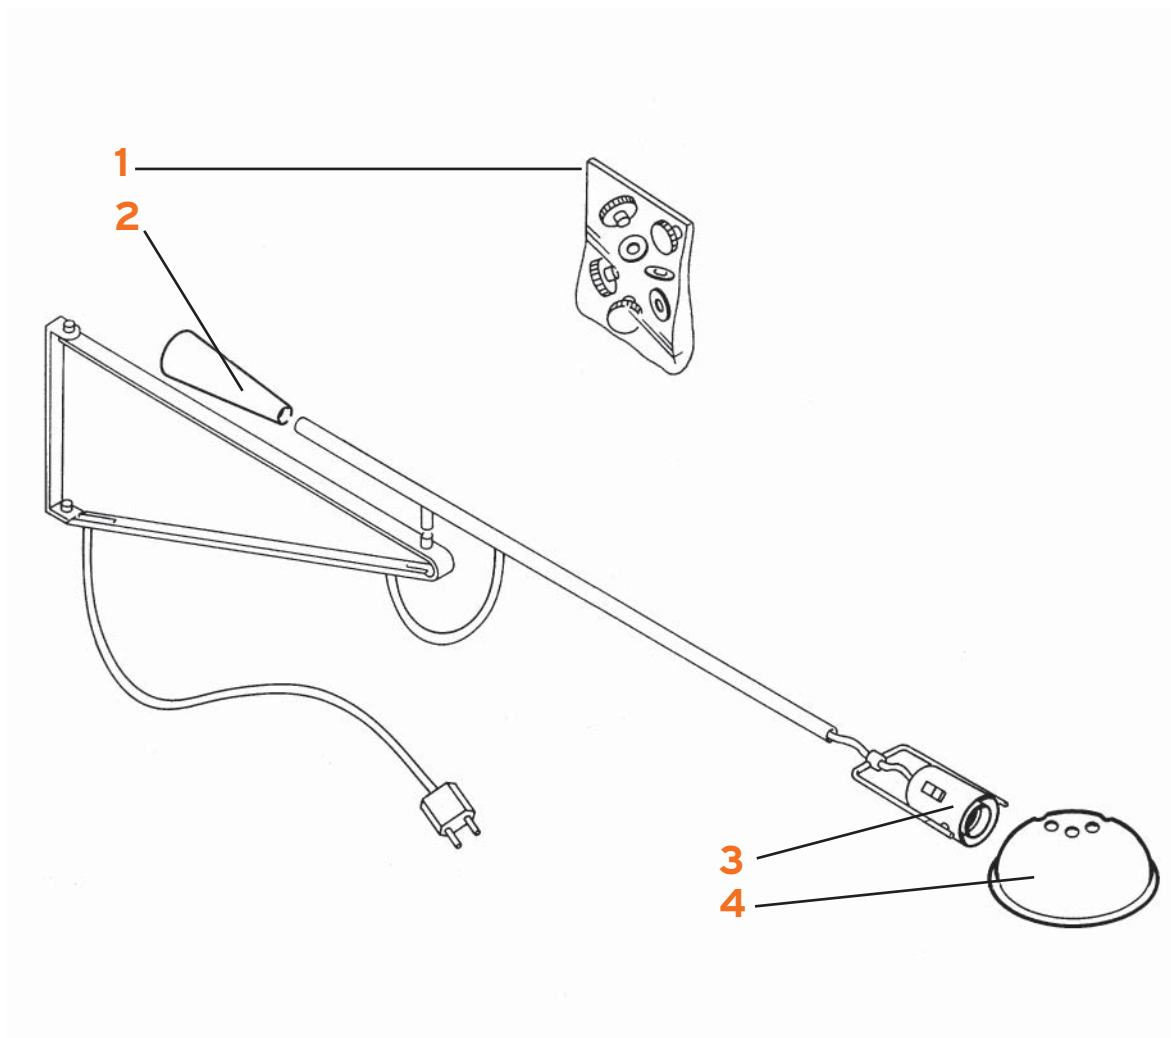

1. Gruppo viti attacco a muro :: Screw set for wall attach.	RA0300200
2. Contrappeso bianco :: White counterweight	01855
2. Contrappeso nero :: Black counterweight	01856
2. Contrappeso grigio :: Grey counterweight	10638
3. Canotto e supporto mont. bianco :: White reflector support with electric. cable ass.	01395
3. Canotto e supporto mont. nero :: Black reflector support with electric. cable ass.	01396
3. Canotto e supporto mont. grigio :: Grey reflector support with electric. cable ass.	10644
4. Riflettore bianco :: White reflector	00784
4. Riflettore nero :: Black reflector	00785
4. Riflettore grigio :: Grey reflector	10643