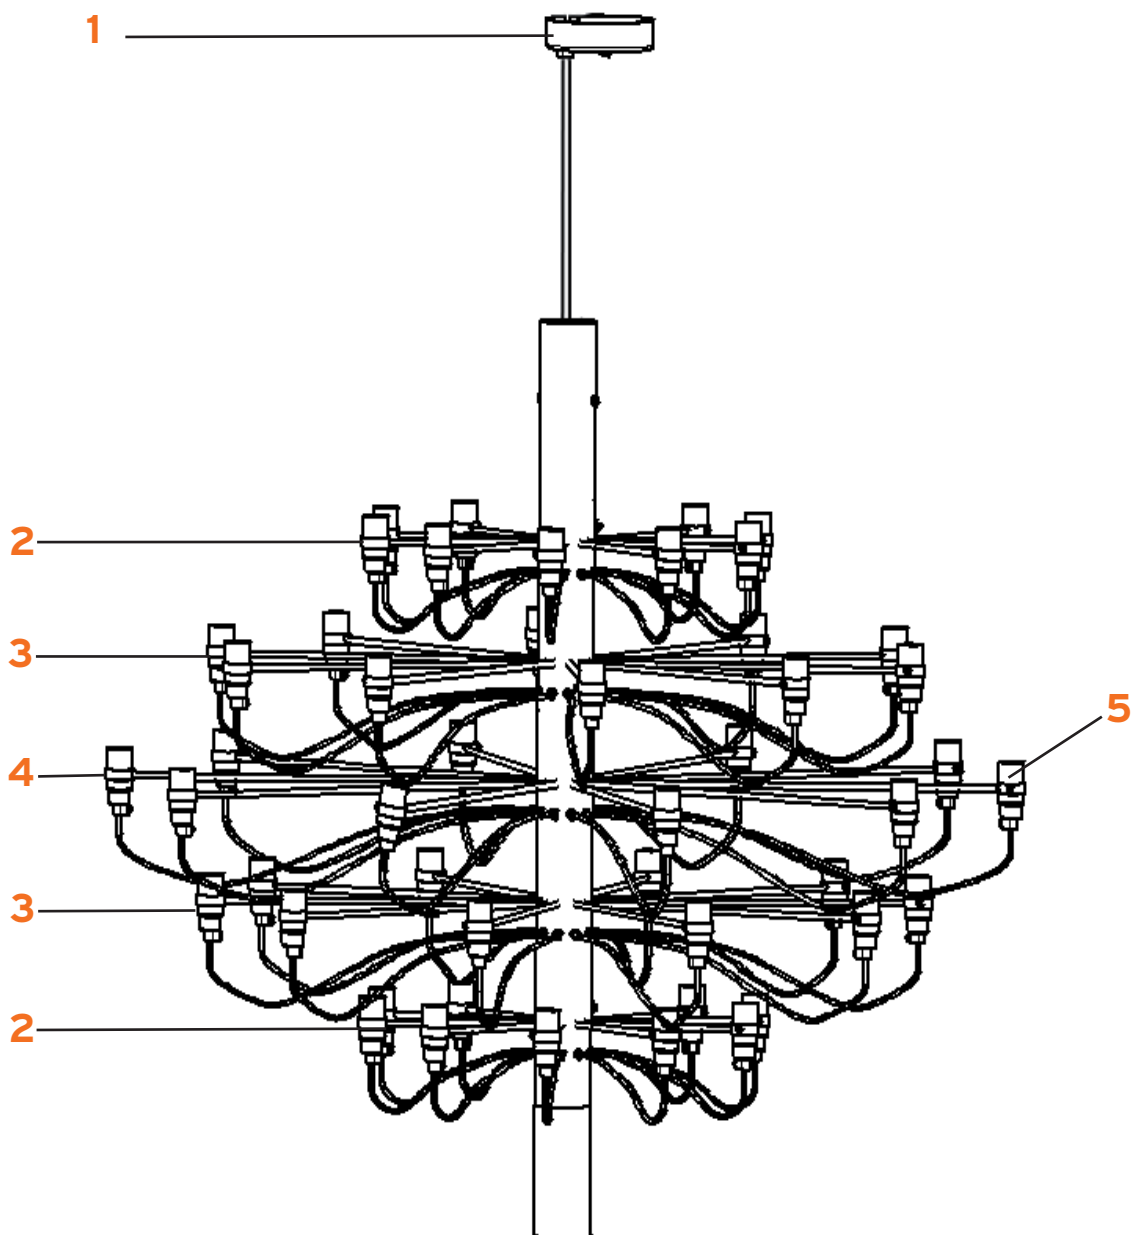

2097/50

Gino Sarfatti

FLOS

www.flos.com

1. Modello 2097/50 assieme rosone :: 2097/50 ceiling rose

2. Modello 2097/50 cromo braccio piccolo (200mm) :: 2097/50 chrome small arm (200mm)

2. Modello 2097/50 ottone braccio piccolo (200mm) :: 2097/50 brass small arm (200mm)

3. Modello 2097/50 cromo braccio medio (375mm) :: 2097/50 chrome medium arm (375mm)

3. Modello 2097/50 ottone braccio medio (375mm) :: 2097/50 brass medium arm (375mm)

4. Modello 2097/50 cromo braccio grande (475mm) :: 2097/50 chrome long arm (475mm)

4. Modello 2097/50 ottone braccio grande (475mm) :: 2097/50 brass long arm (475mm)

5. Modello 2097 porta lampade E14 :: 2097 Lamp fitting E14

RL7060700

RL7060457

RL7060459

RL7060557

RL7060558

RL7060657

RL7060659

RL7050100