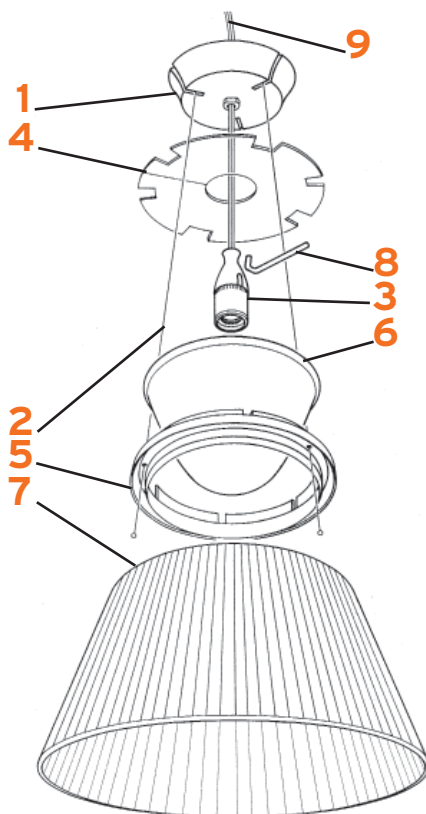

ROMEO SOFT S2

Philippe Starck

www.flos.com

1. Assieme attacco a muro :: Ceiling mount assembly	81836
2. Cavo acciaio conf. 3 pezzi :: Steel cable pack (3 cables)	RF06548
3. Assieme portalampada :: Lampholder assembly	85863
4. Schermo antipolvere :: Anti-dust screen	05985
5. Anello di sostegno :: Support ring	05307
6. Diffusore acidato :: Acid-etched diffuser	03171
7. Corona avorio :: Ivory crown	05274
8. Supporto portalampada :: Lampholder support	02783
9. C. elett. FEP/PVC 2x0,75 al mt. :: FEP/PVC 2x0,75 elec. cable per meter	04060