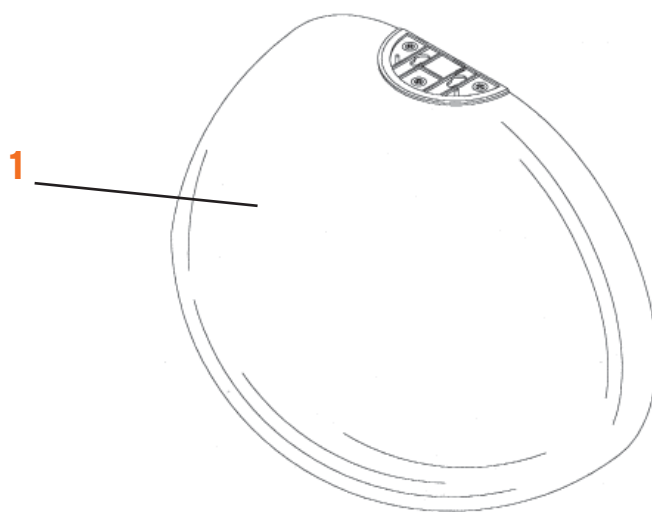

GLO-BALL W

Jasper Morrison

FLOS

www.flos.com