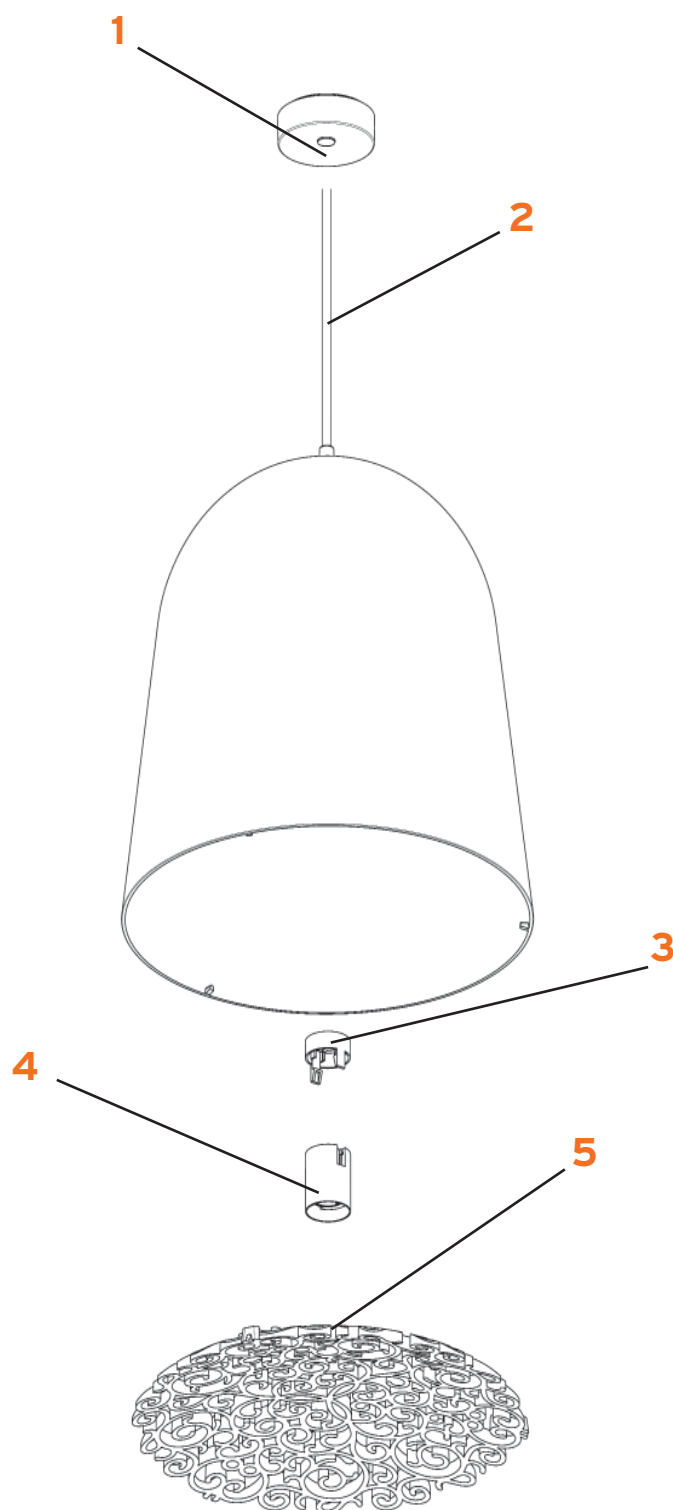

CAN CAN

Marcel Wanders

FLOS

www.flos.com

1. Ass. rosone nero ricambi :: Black ceiling rose assembly

RF1555030

1. Ass. rosone bianco ricambi :: White ceiling rose assembly

RF1555009

2. Cavo elettrico nero 2X1,00 :: Black electrical cable 2X1,00

20488

2. Cavo elettrico bianco 2X1,00 :: White electrical cable 2X1,00

20487

3. Attacco porta lampade :: Lampholder support

20981

4. Portalamпада E27 a scatto :: Push-in E27 lampholder

03901

5. Can Can fregio trasparenze :: Can Can transp. diffuser

RF1551000

5. Can Can fregio viola :: Can Can purple diffuser

RF1551042

5. Can Can fregio ambra :: Can Can amber diffuser

RF1551019