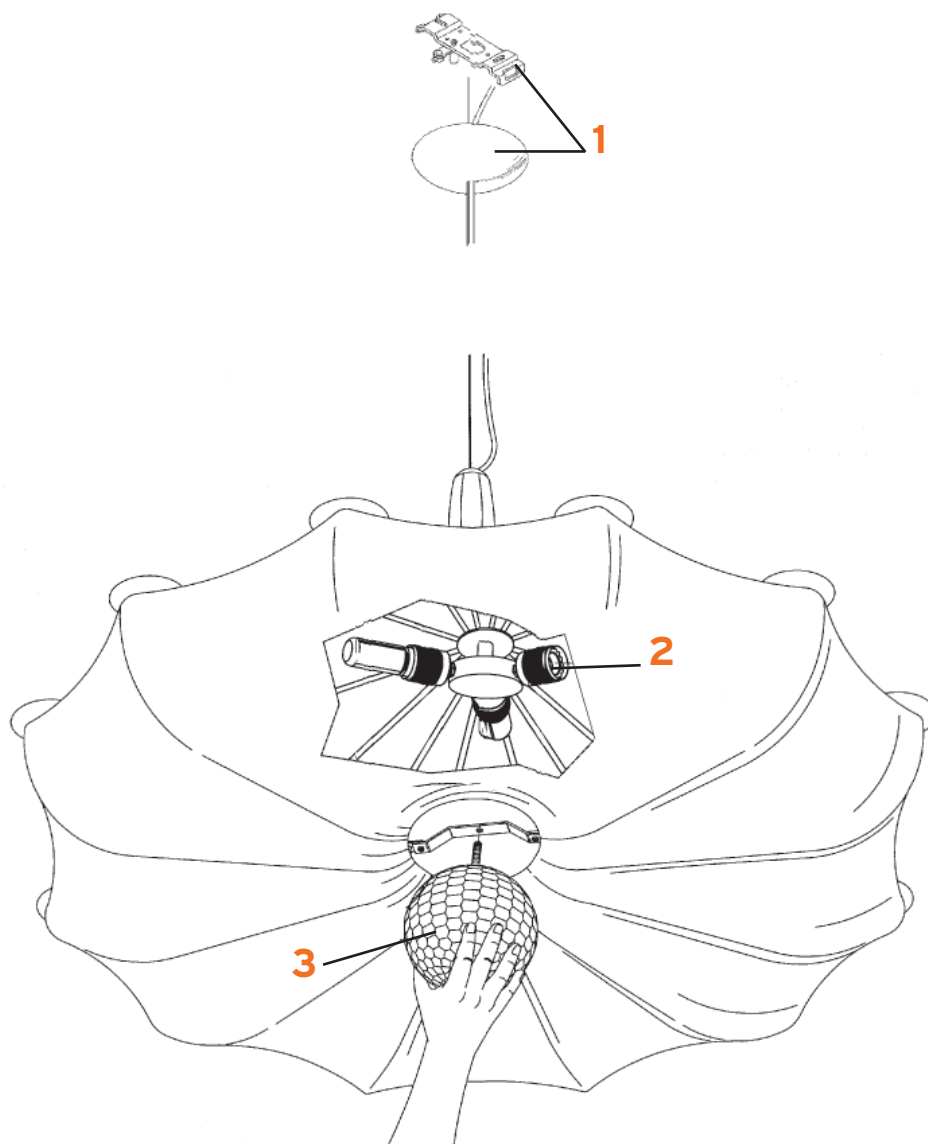

ZEPPELIN 2

Marcel Wanders

FLOS

www.flos.com

1. Ass. rosone completo bco :: White rose assembly
2. Ass. portalampane S2 ricambi :: S2 lampsholder ass. - spare
3. Assieme sfera cristallo S2 :: S2 crystal sphere assembly

RF6420209

RF9805100

14171