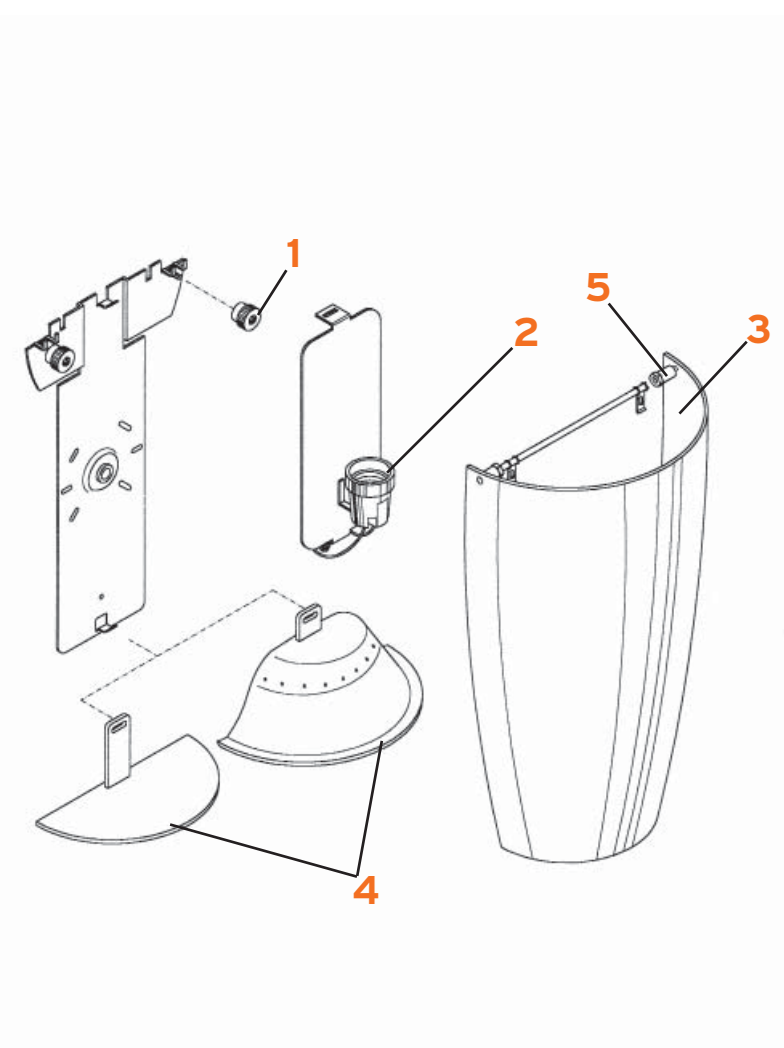

1. Pomolo fissaggio diffusore :: Diffuser fixing knob
2. Portalampada EMC E27 :: EMC E27 lampholder
3. Assieme diff. vetro opalino :: Opal glass diffuser set
4. Fregio diff. ovest blu :: Blue ovest diffuser decoration
4. Fregio diff. ovest ambra :: Amber ovest diffuser decoration
4. Fregio diff. ovest trasparente :: Transparent ovest diffuser decoration
5. Boccola aggancio diffusore :: Diffuser coupling bus

05457

03983

RF4775071

05458

05459

05504

05474