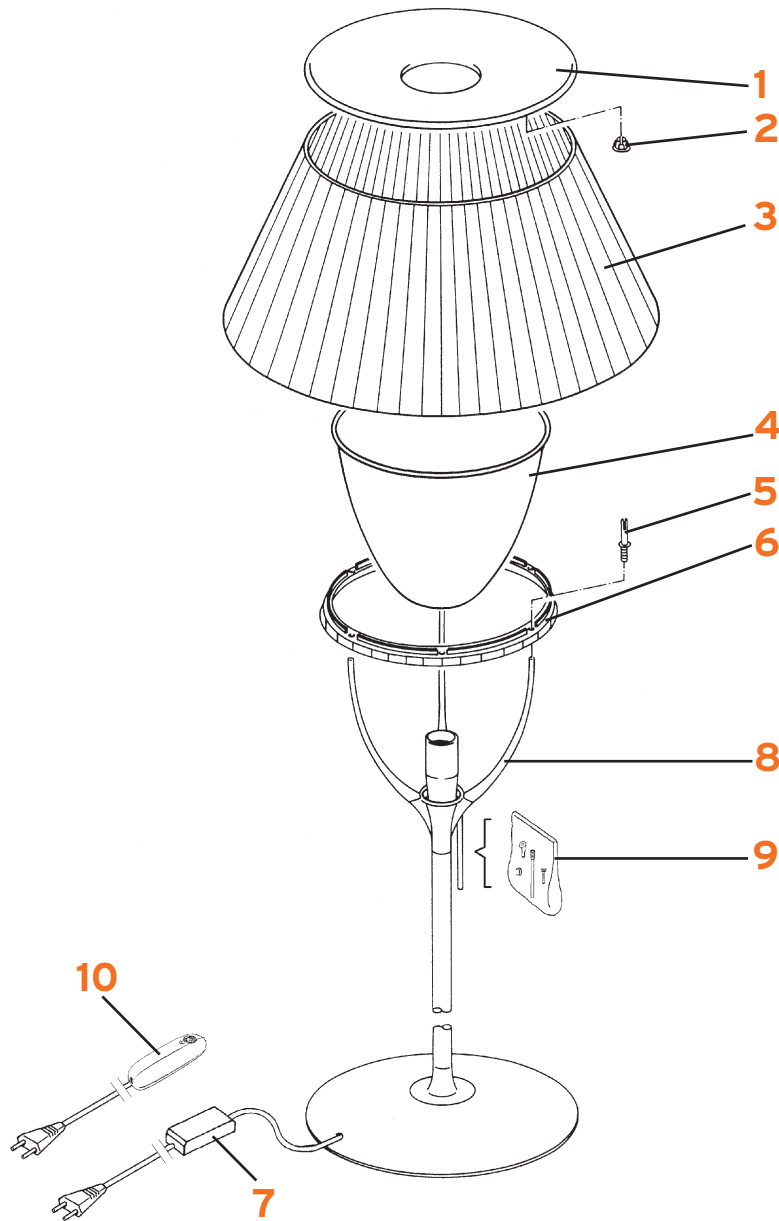

ROMEO SOFT T2

Philippe Starck

1. Anello copertura Romeo Soft F/T2 :: Romeo Soft F/T2 cover ring
2. Ass. Sacch. tappi copert. anello :: Cover ring spins set
3. Corona avorio :: Ivory crown
4. Diffusore acidato :: Diffuser
5. Sacch. minut. viti/perno Romeo :: Screws/bolts small part bag
6. Anello di sostegno S2/T2/F :: S2/T2/F Bracket ring
7. Touch dimmer 230/240V 300W :: Touch dimmer 230/240V 300W
8. Braccio di sostegno F/T2 grigio :: F/T2 grey support bracket
9. Sacch. minuteria astina di contatto :: Screws/bolts contact rod
10. Dimmer RT S1 RL1618 230V T.N. :: N.T. dimmer RT S1 RL1618 230V

1. 03204
   RF6100100
   05274
   03321
   RF6100200
   05307
   04177
   02812
   RF6110100
   04291