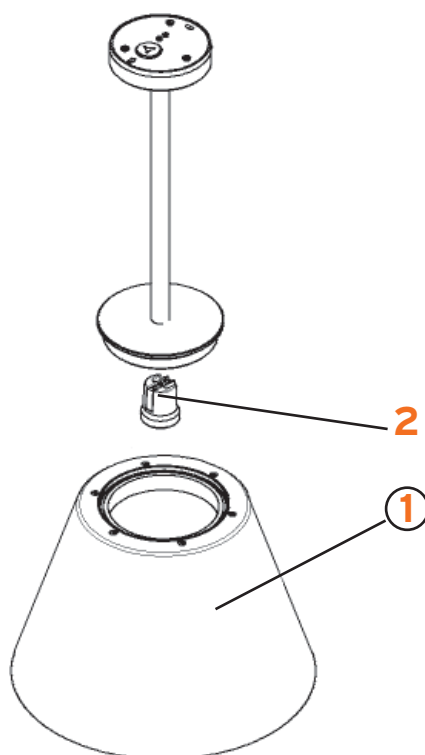

ROMEO OUTDOOR C1 HL

Philippe Starck

www.flos.com

1. Outdoor W1/C1 diff. grigio ricambi :: Grey diffuser W1/C1 outdoor - spare
1. Outdoor W1/C1 diff. PVC gri/ara ricambi :: PVC grey/orange diffuser W1/C1 outdoor - spare
1. Outdoor W1/C1 diff. PVC gri/bco ricambi :: PVC grey/white diffuser W1/C1 outdoor - spare
1. Outdoor W1/C1 diff. PVC gri/blu ricambi :: PVC grey/blue diffuser W1/C1 outdoor - spare
2. Portalampada E27 620 porcellana :: E27 620 porcelain lampholder

RF6463020

RF6463002

RF6463009

RF6463014

04487