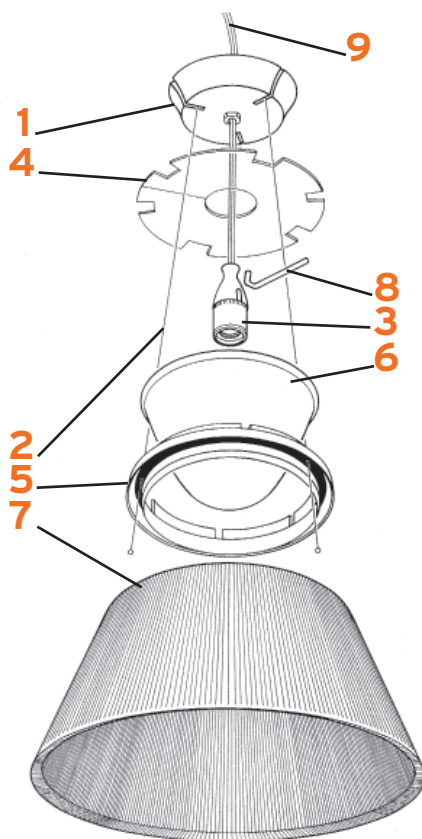

ROMEO MOON S2

Philippe Starck

FLOS

www.flos.com

1. Assieme attacco a muro :: Ceiling mount assembly	81836
2. Cavo acciaio conf. 3 pezzi :: Steel cable pack (3 cables)	RF06548
3. Assieme portalampada :: Lampholder assembly	85863
4. Schermo antipolvere :: Anti-dust screen	05985
5. Ass. anelli di segur. Moon S2 ricambi :: Moon S2 safety supp. ring assembly	RF6110700
6. Diffusore acidato :: Acid-etched diffuser	03171
7. Corona Romeo Moon S2 ricambi :: Romeo Moon S2 crown - spare	RF6110300
8. Supporto portalampada :: Lampholder support	02783
9. C. elett. FEP/PVC 2x0,75 al mt. :: FEP/PVC 2x0,75 elec. cable per meter	04060