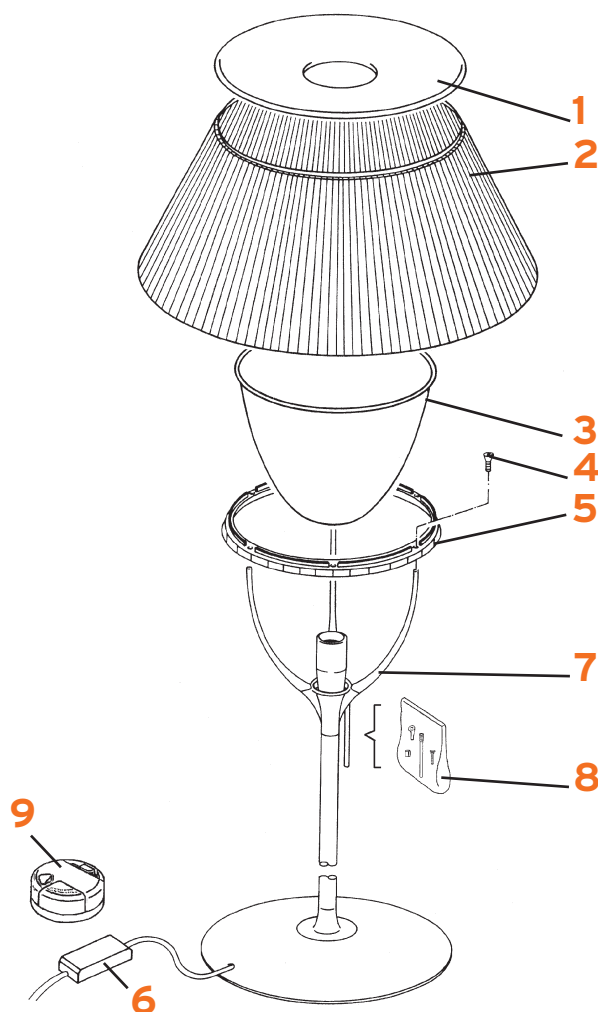

# ROMEO MOON F

Philippe Starck

FLOS

www.flos.com

1. Anello copertura Romeo F/T2 :: Romeo F/T2 cover ring
2. Corona Romeo Moon S2 ricambi :: Romeo Moon S2 crown - spare
3. Diffusore acidato :: Acid-etched diffuser
4. Sacch. minut. viti/perno Romeo :: Romeo screw/bolts small parts bag
5. Anello di sostegno S2/T2/F :: S2/T2/F support ring
6. Touch dimmer 230/240V 300W :: 230/240V 300W touch dimmer
7. Braccio di sostegno F/T2 grigio :: F/T2 grey support bracket
8. Sacch. minut. astina di contatto :: Contact rod small parts bag
9. Dimmer Rondò 500W 240V nero :: Black 500W 240V Rondò dimmer