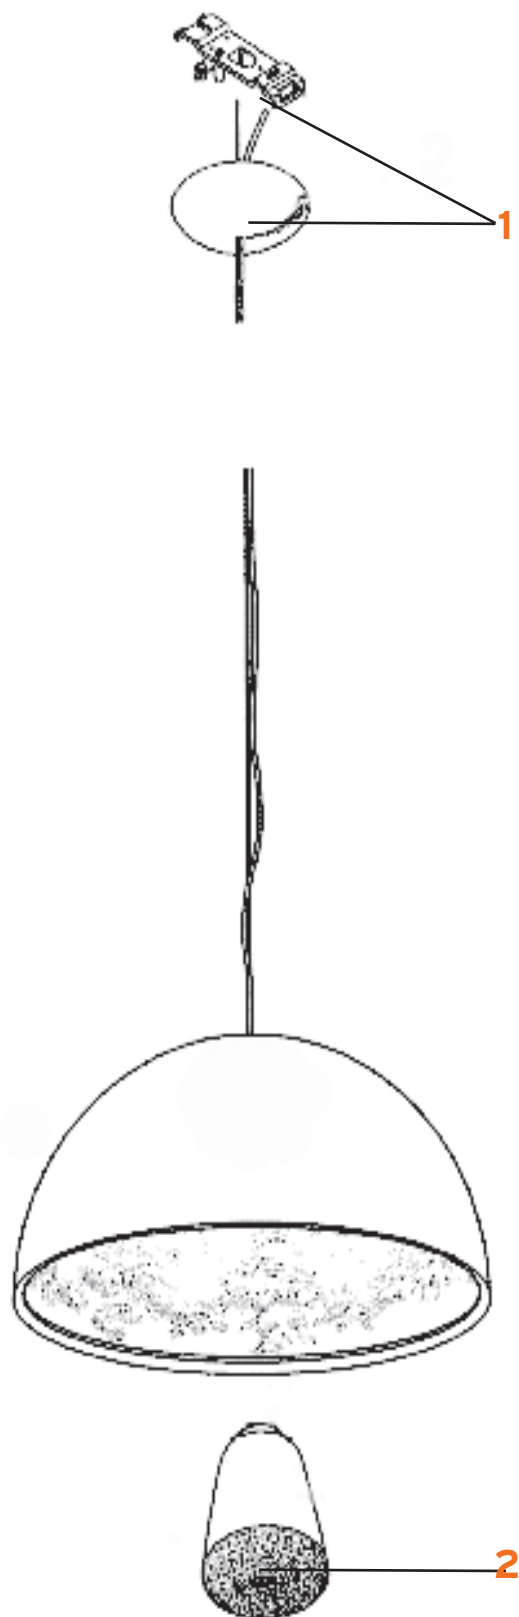

SKYGARDEN S1

Marcel Wanders

FLOS

www.flos.com

1. Assieme rosone bianco :: White rose assembly
1. Assieme rosone nero :: Black rose assembly
1. Assieme rosone oro :: Gold rose assembly
1. Assieme rosone ruggine :: Rust rose assembly
2. Assieme diffusore vetro :: Glass diffuser assembly

RA3690209

RF6410130

RF6410144

RF6410147

RF6410100