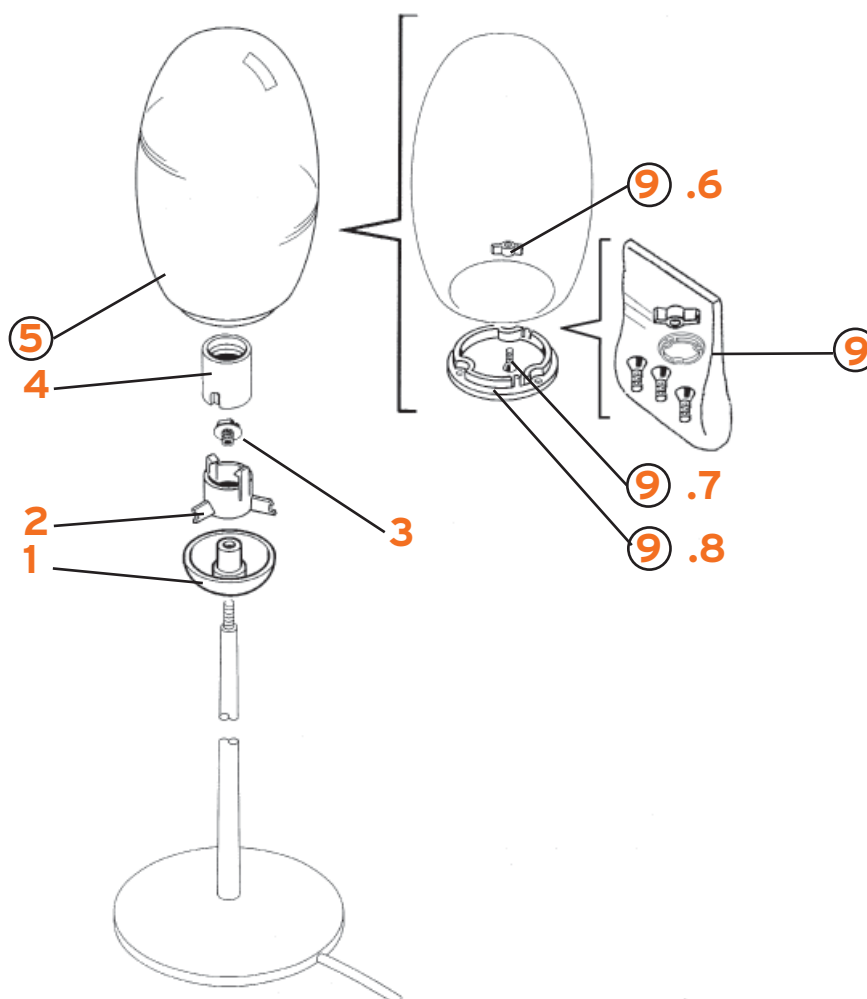

BRERA T

Achille Castiglioni

FLOS

www.flos.com

1. Bicchierino forato :: Threaded cup	05964
2. Ragnetto :: Lampholder support	05179
3. Bloccac. filettato interno :: Cable tightener	05949
4. Portalampana E27 T210 a scatto :: Lampholder E27 T210	03901
5. Assieme diffusore :: Diffuser assembly	RF1416009
6. Staffa per ghiera :: Fixing ring nut bracket	05183
7. Vite aut. tcb. 2,9x13 :: Screw type tcb 2,9x13	06836
8. Ghiera Brera :: Brera ring support	05181
9. Ass.ghiera vetro Brera e minuteria :: Brera ring nut and screw kit for diff. assembly	RF1418100