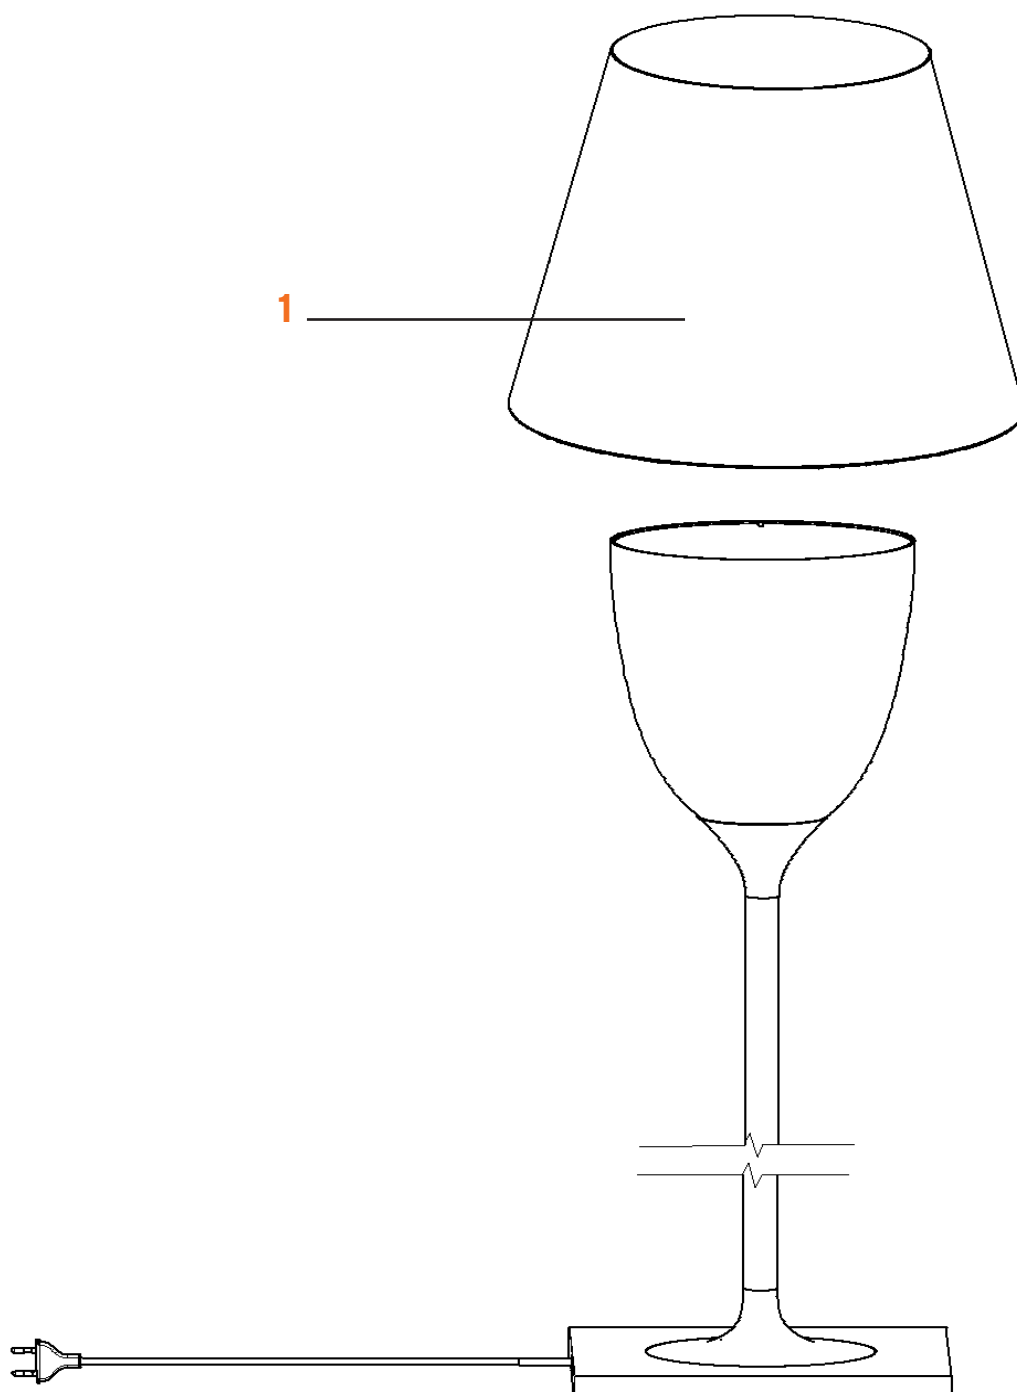

K TRIBE F3 OUTDOOR

Philippe Starck

FLOS

www.flos.com

1. Diffusore Green Wall :: Green Wall diffuser
1. Diffusore Panama :: Panama diffuser

RF6298041
RF6298022