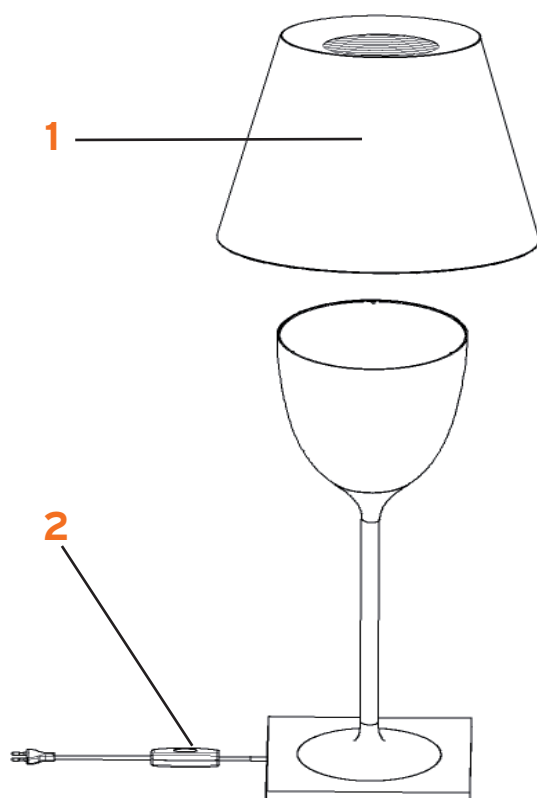

# K TRIBE T1

Philippe Starck

FLOS

www.flos.com

- 1. Diff. esterno vetro trasparente ricambi :: Transparent glass external diffuser
- 1. Assieme diff. est./anello trasparente ricambi :: External Trans. diffuser and ring spare part
- 1. Assieme diff. est./anello fumè ricambi :: External Fumé diffuser and ring spare part
- 2. Dimmer RTS1 230V nero :: 230V Black RTS1 dimmer