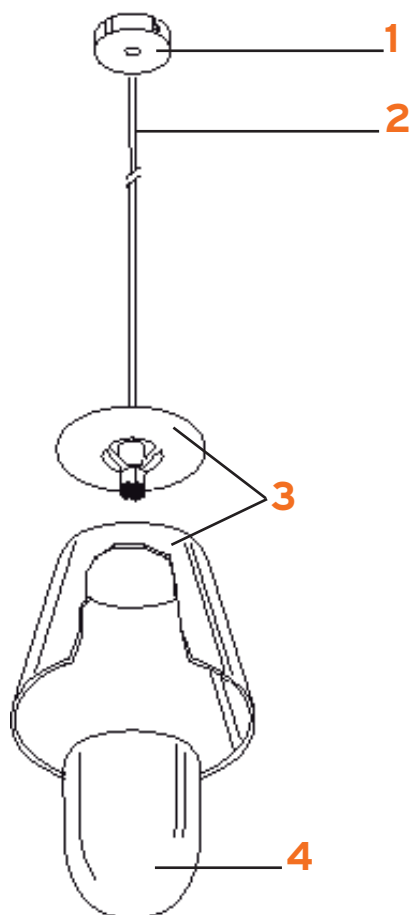

# K TRIBE S1

Philippe Starck

www.flos.com

1. Assieme rosone S1 ricambi :: S1 rose assembly - spare

2. Cavo Sil/Fep 2x0.75 trasp. al mt :: Sil/Fep transp. cable 2x0.75/mt.

3. Ass. montatura p.lampada + diff. est. allum. + supp. S1 :: L.holder wiring ass. + alum. ext. diff. + S1 supp.