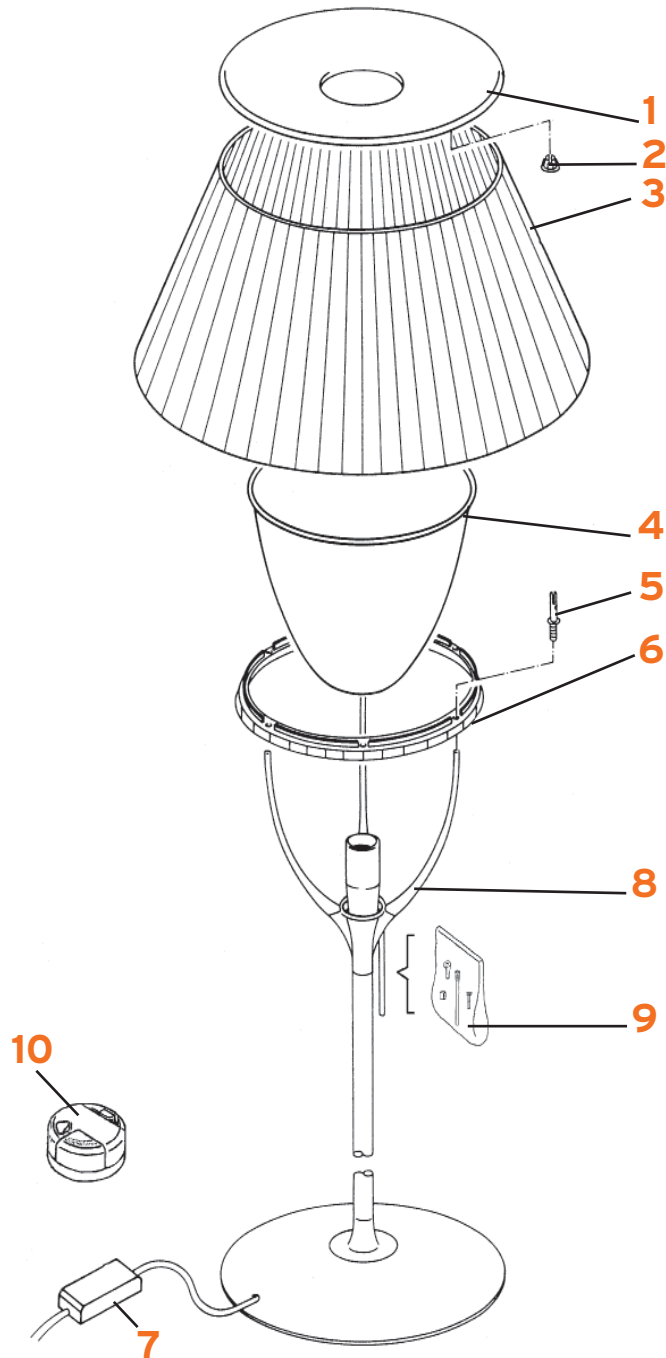

# ROMEO SOFT F

Philippe Starck

FLOS

www.flos.com

1. Anello copertura Romeo F/T2 :: Romeo F/T2 cover ring
2. Ass. sacch. tappi copert. anello :: Cover ring spins set
3. Corona avorio :: Ivory crown
4. Diffusore acidato :: Acid-etched diffuser
5. Sacch. minut. viti/perno Romeo :: Romeo screw/bolts small parts bag
6. Anello di sostegno S2/T2/F :: S2/T2/F support ring
7. Touch dimmer 230/240V 300W :: 230/240V 300W touch dimmer
8. Braccio di sostegno F/T2 grigio :: F/T2 grey support bracket
9. Sacch. minut. astina di contatto :: Contact rod small parts bag
10. Dimmer Rondò 500W 240V nero :: Black 500W 240V Rondò dimmer