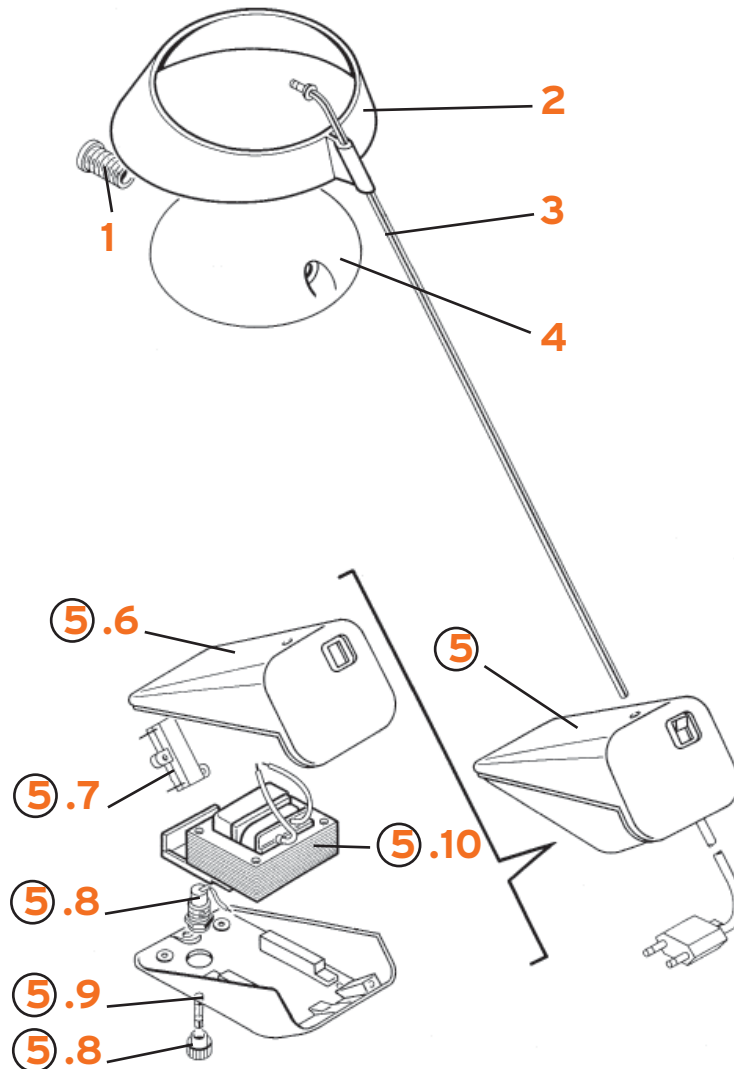

I POTENUSA

Achille Castiglioni

FLOS

www.flos.com

1. Assieme portalampada :: Lampholder assembly
2. Visiera plexiglass :: Plexiglass screen
3. Asta :: Stem
4. Riflettore nero :: Black reflector
5. Ass. base grigio acciaio montata :: Grey steel base assembly
6. Coperchio grigio acciaio :: Steel grey cover
7. Gruppo contatto asta :: Stem's electrical contact block
8. Portafusibile P2001 6A 250V :: P2001 6A 250V fuse holder
9. Fusibile 5x20 T630 MA :: 5x20 T630 MA fuse
10. Trasformatore 50Va 220/12V :: 50Va 220/12V transformer

04640
05769
02595
00847
02096
01898
RF3100100
05784
03617
03458