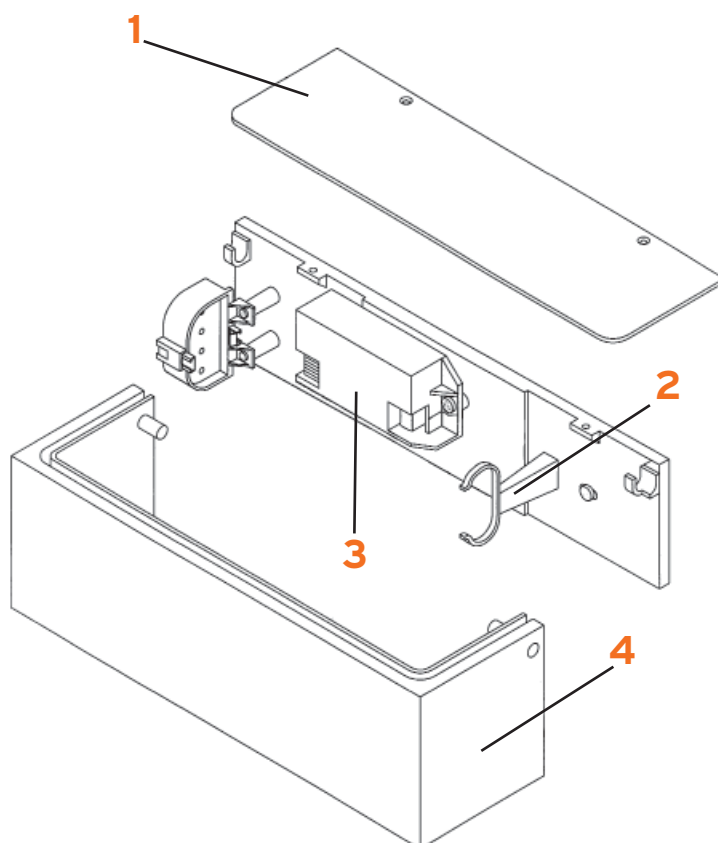

ONTHEROCKS FL

Antonio Citterio with Toan Nguyen

1. Schermo protezione Ontherocks 1 :: Ontherocks 1 protection screen	11448
1. Schermo protezione Ontherocks 2 :: Ontherocks 2 protection screen	11447
2. Supporto lampadine :: Bulb support	11446
3. Alim. elettr. Philips Match-box 124 :: Philips Match-box 124 elec. ballast	11462
4. Ass. diff. filtro argento Ontherocks 1 :: Ontherocks 1 diff. ass. with silver filter	RF4650160
4. Ass. diff. filtro opal. Ontherocks 1 :: Ontherocks 1 diff. ass. with opal filter	RF4650171
4. Ass. diff. filtro argento Ontherocks 2 :: Ontherocks 2 diff. ass. with silver filter	RF4660160
4. Ass. diff. filtro opal. Ontherocks 2 :: Ontherocks 2 diff. ass. with opal filter	RF4660171