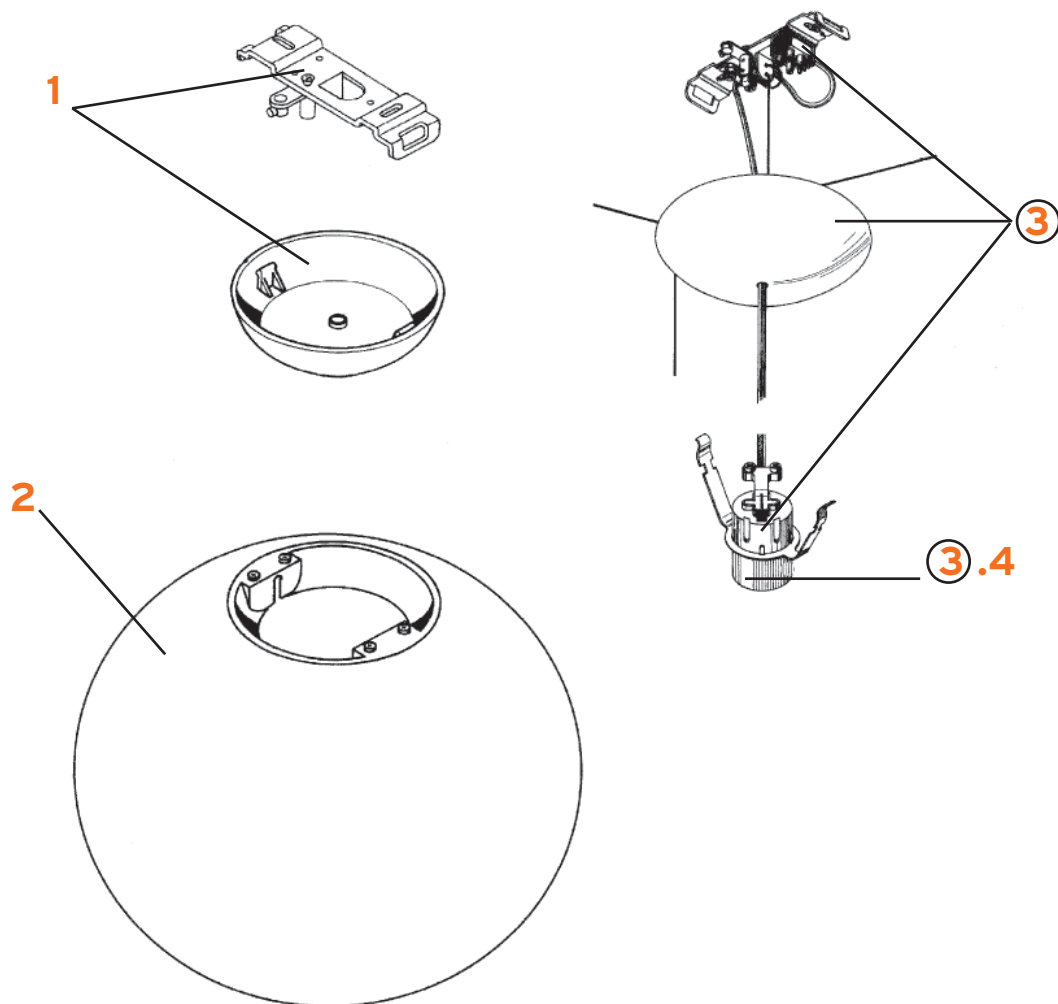

GLO-BALL S2

Jasper Morrison

FLOS

www.flos.com

1. Assieme rosone :: Rose assembly
2. Corpo bianco :: White diffuser
3. Montatura d.125 EUR imballata :: d.125 EUR electrical set
4. Portalampana BJB E27 :: BJB E27 lampholder

RA3690209

RF3015061

RA2512000

04322