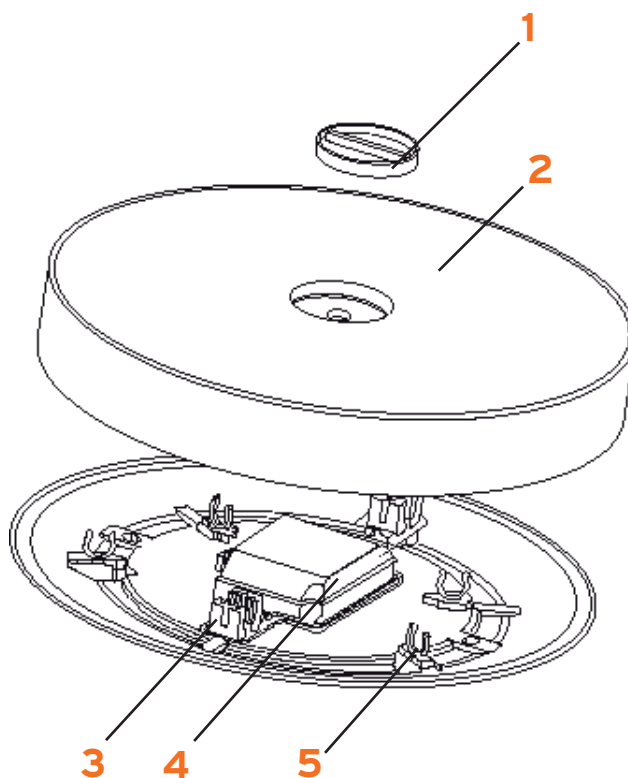

BUTTON

Piero Lissoni

FLOS

www.flos.com

1. Assieme fregio Button :: Button frieze assembly

RF3180100

2. Diffusore Makrolon tipo nuovo :: New version makrolon diffuser

20194

3. Portalampada 190/V :: 190/V lampholder

10722

4. Alimentatore elettronico 32W+42W 230/240V :: Electronic ballast 32W+42W 230/240V

17763

5. Gancio per lampada tubolare :: Fastener for tubular lamp

10721