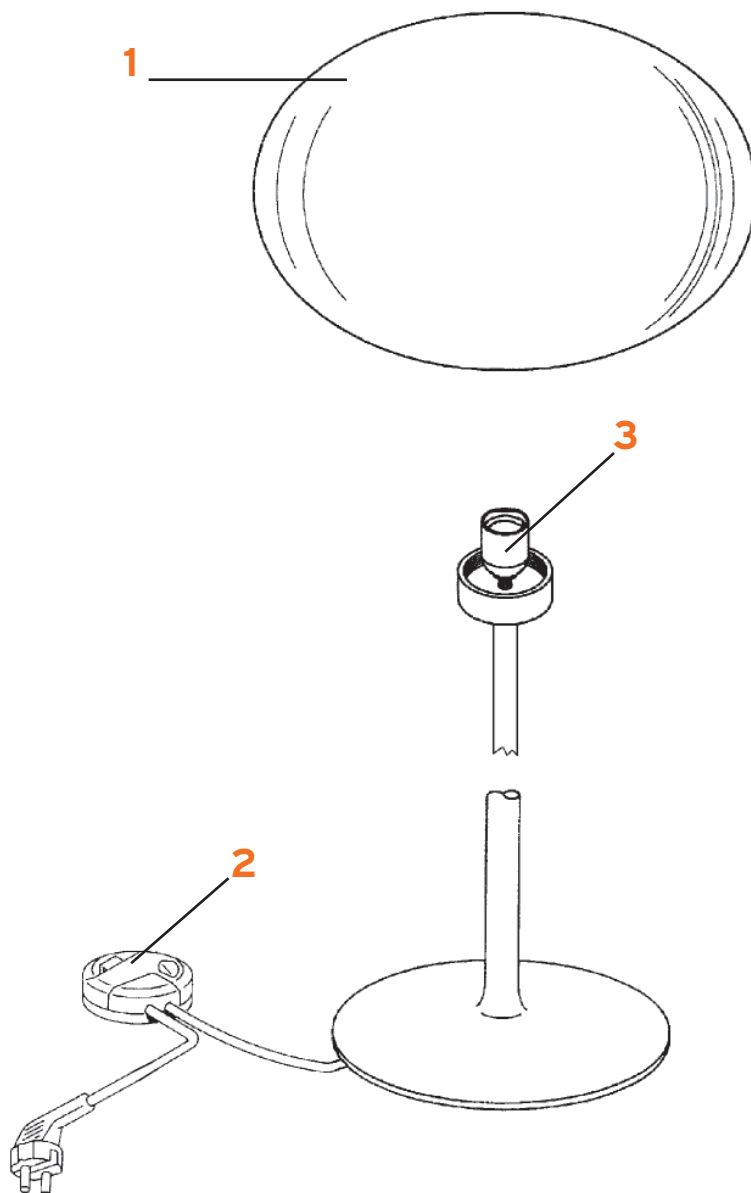

GLO-BALL F3

Jasper Morrison

FLOS

www.flos.com

1. Diffusore 2 bianco/grigio :: White/grey diffuser 2

2. Dimmer rondò 500W 220/240V nero :: 500W 220/240V rondò dimmer black

2. Dimmer rondò 500W 220/240V bianco :: 500W 220/240V rondò dimmer white

3. Assieme portalampada :: Lampholder assembly

RF3055061

03999

13466

RF2500200