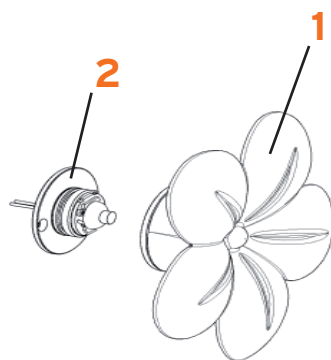

WALL FLOWER

Marcel Wanders

1. Assieme diffusore trasparente :: Transparent diffuser assembly
1. Assieme diffusore satinato :: Satin-finish diffuser assembly
2. Ass.scheda led :: Led electronic PCB card

RF9450100
RF9450261
RF9450161