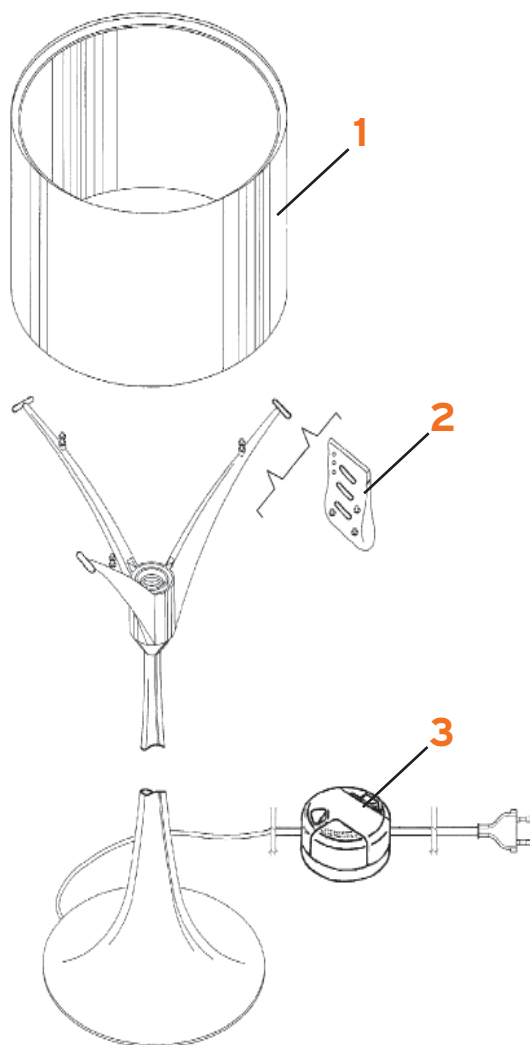

SPUN LIGHT F

Sebastian Wrong

FLOS

www.flos.com

1. Diffusore F nero :: F black diffuser

1. Diffusore F bruno :: F dark brown diffuser

1. Diffusore F bianco :: F white diffuser

1. Diffusore F all.luc.zapp. :: F all.luc. diffuser

1. Diffusore F mud :: F dark mud diffuser

2. Sacc. supp. diff. + or :: Bag with diff. support + O-rings

3. Dimmer rondò 500W 220/240V N.ro :: 500W 220/240V rondò black dimmer

3. Dimmer rondò 500W 220/240V B.co :: 500W 220/240V rondò white dimmer

12147

16232

12144

15885

20316

RF6610100

03999

19811