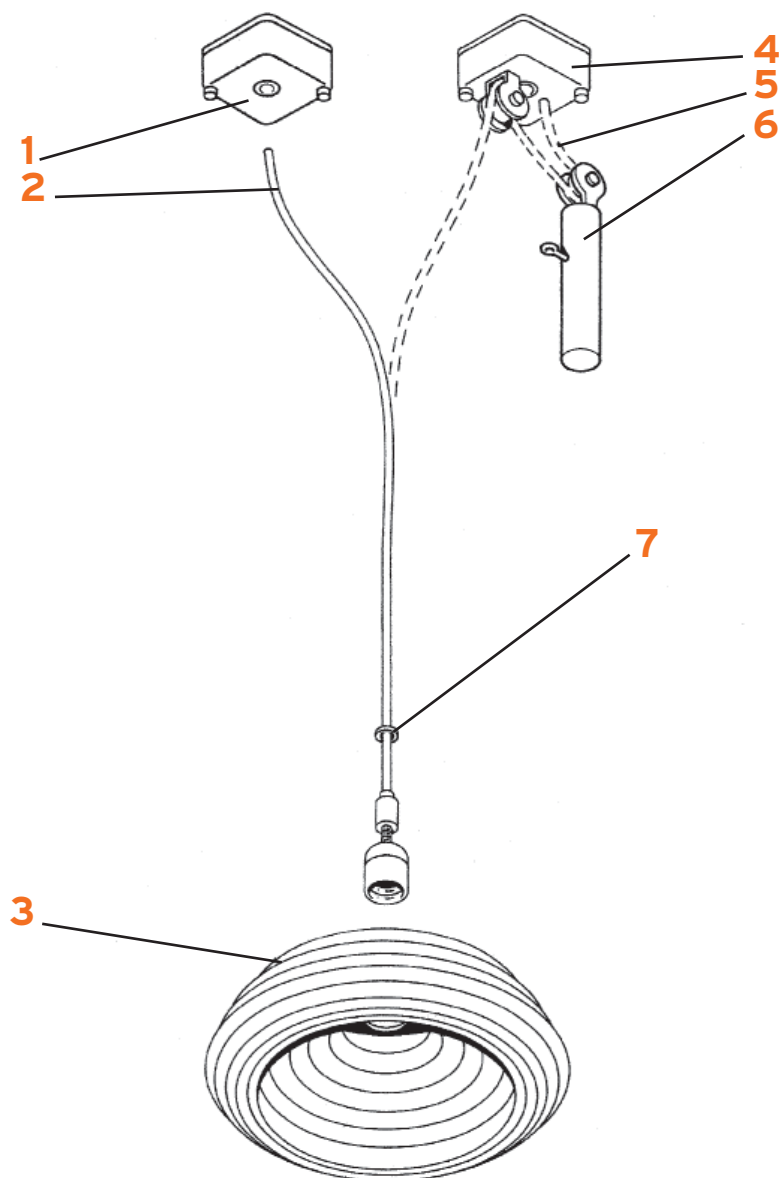

# SPLÜGEN BRÄU

Achille Castiglioni and Pier Giacomo Castiglioni

- 1. Rosone completo :: Complete ceiling rose
- 2. Montatura elettrica metri 2.5 :: Electric wiring 2.5 mt.
- 3. Riflettore zaponato :: Zapon-varnished reflector
- 4. Rosone completo per contrappeso :: Complete rose for counterweight
- 5. Mont. el. mt. 4 per contrap. :: Electric wiring 4 mt. for counterweight
- 6. Assieme contrappeso montato :: Counterweight assembly
- 7. Raccordo :: Ring connector