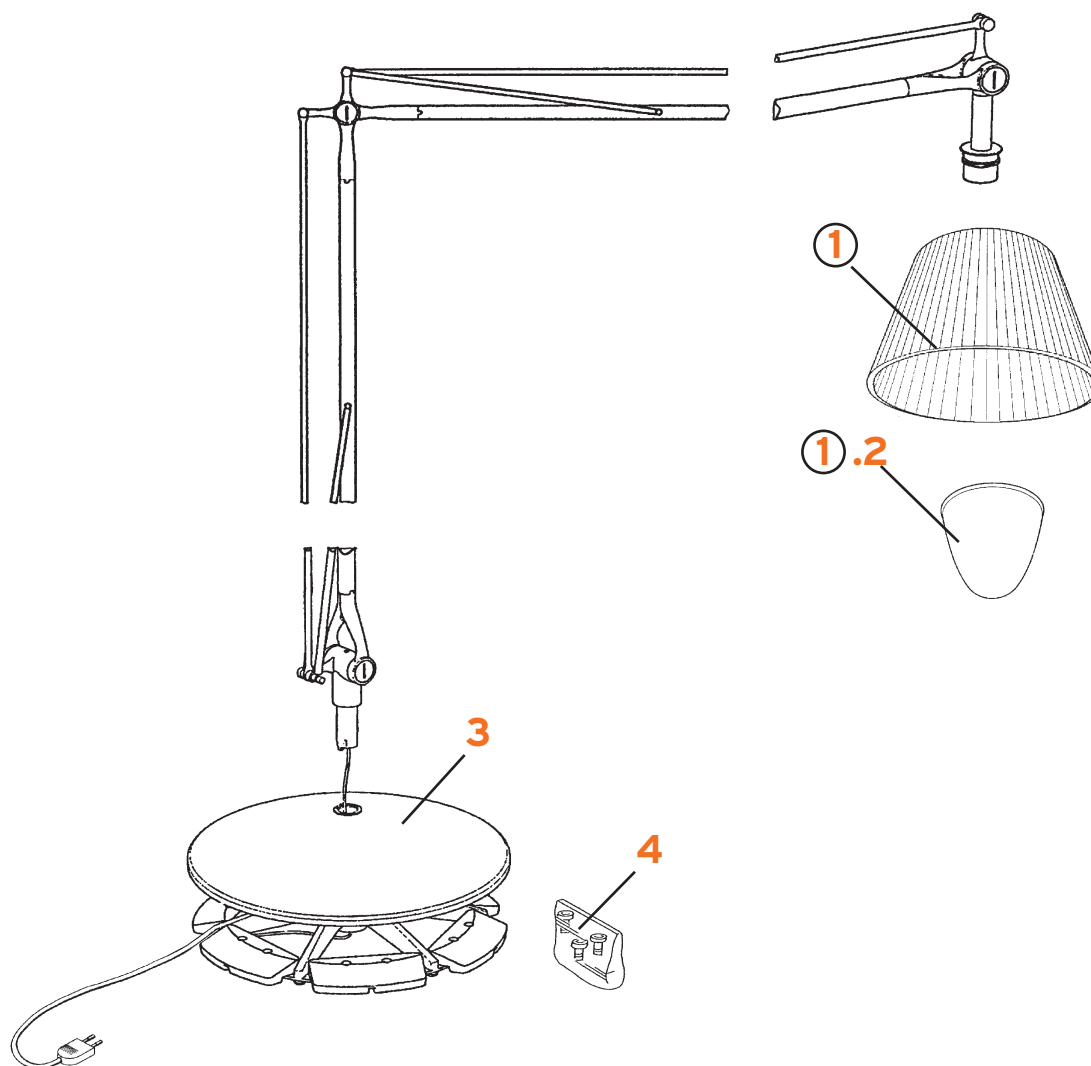

SUPERARCHIMOOON OUTDOOR

Philippe Starck

FLOS

www.flos.com

1. Ass. diffusore grigio/arancio imballato :: Grey/orange packaged diffuser assembly

RF6377002

1. Ass. diffusore grigio/bianco imballato :: Grey/white packaged diffuser assembly

RF6377009

1. Ass. diffusore Green Wall :: Green Wall packaged diffuser assembly

RF6377041

1. Ass. diffusore Panama :: Panama packaged diffuser assembly

RF6377022

2. Diff. interno per versioni Panama e Green Wall :: Internal diff. for Panama & Green Wall version

RF6377100

2. Diff. interno per prima versione :: First version internal diffuser

11076

3. Copertura grigia ricambi :: Grey cover - spare part

RF6376200

4. Sacc. piedini ricambi :: Bag with small floor supports - spare part

RF6372200