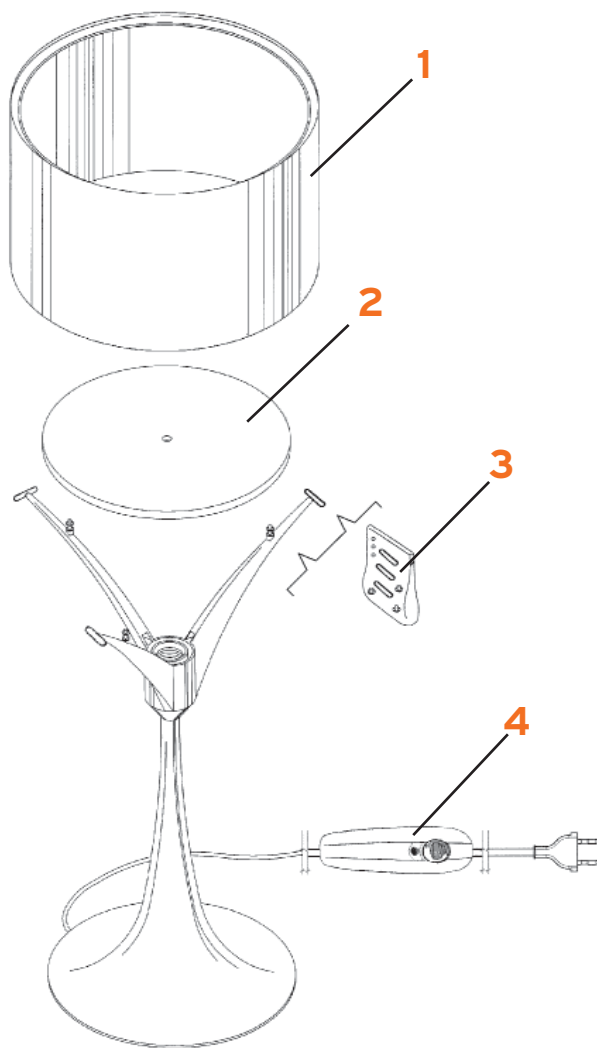

SPUN LIGHT T2

Sebastian Wrong

FLOS

www.flos.com

1. Diffusore T2 nero :: T2 black diffuser	11715
1. Diffusore T2 bianco :: T2 white diffuser	11717
1. Diffusore T2 grigio :: T2 grey diffuser	11718
1. Diffusore T2 all.luc.zapp. :: T2 all.luc. diffuser	15889
1. Diffusore T2 mud :: T2 mud diffuser	20191
2. Vetro antiabbagliamento T2 :: T2 anti-glare glass	11696
3. Sacc. supp. diff. + or :: Bag with diff. supports + O-rings	RF6610100
4. Dimmer RT S1 RL1618 230V N.ro T.N. :: RT S1 RL1618 230V N.T. black dimmer	04291
4. Dimmer RT S1 RL1618 230V B.co T.N. :: RT S1 RL1618 230V N.T. white dimmer	13467