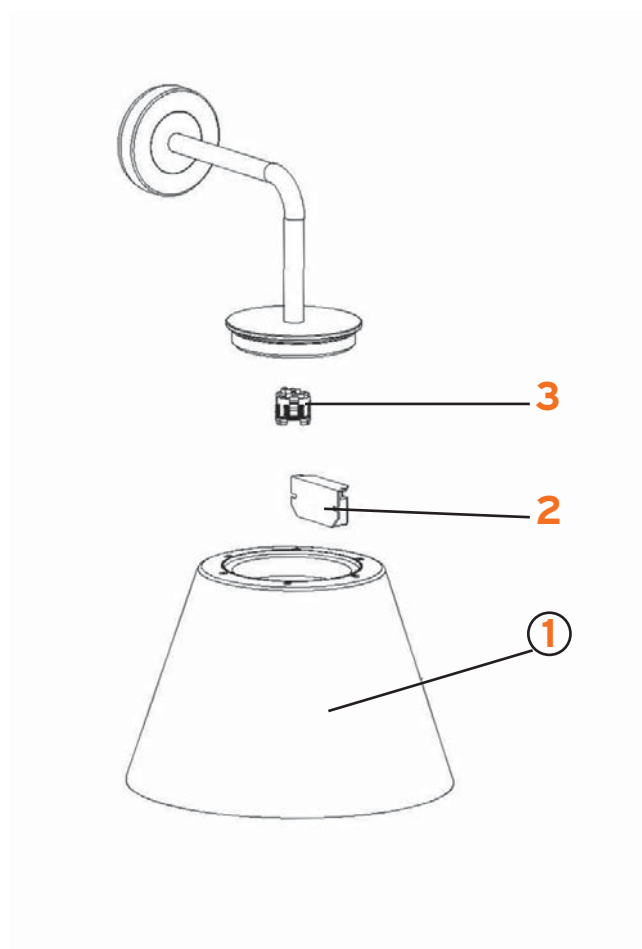

ROMEO OUTDOOR W1 FL

Philippe Starck

www.flos.com

1. Outdoor W1/C1 diff. grigio ricambi :: Grey diffuser W1/C1 outdoor - spare
1. Outdoor W1/C1 diff. PVC gri/ara ricambi :: PVC grey/orange diffuser W1/C1 outdoor - spare
1. Outdoor W1/C1 diff. PVC gri/bco ricambi :: PVC grey/white diffuser W1/C1 outdoor - spare
1. Outdoor W1/C1 diff. PVC gri/blu ricambi :: PVC grey/blue diffuser W1/C1 outdoor - spare
2. Al. El. Pc 1x18 basic :: Pc 1x18 basic ballast
3. Portalampada Gx24q-2 bjb :: Gx24q-2 bjb lampholder

RF6463020

RF6463002

RF6463009

RF6463014

11615

14296