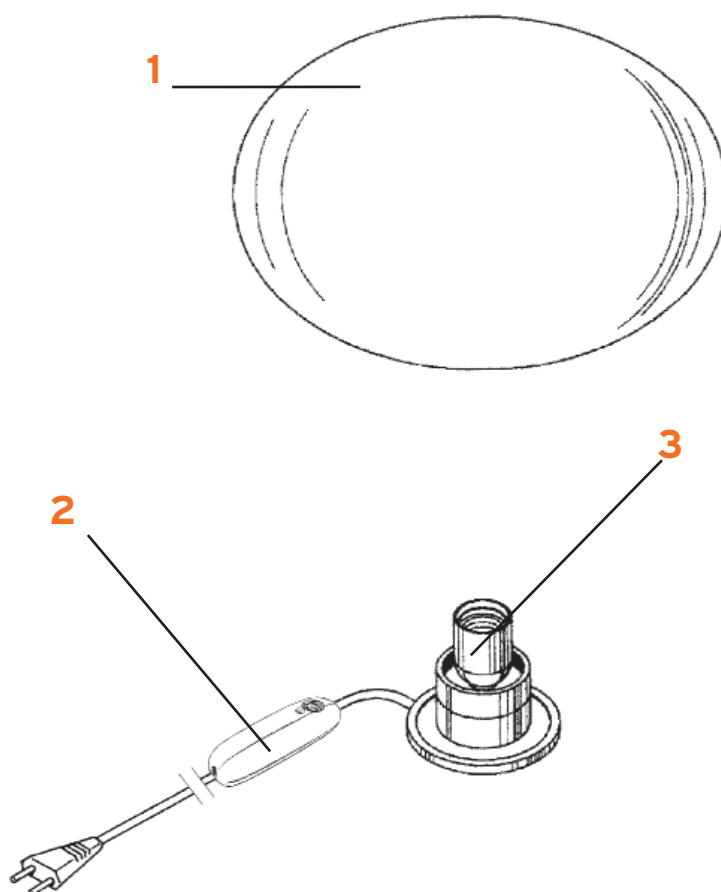

GLO-BALL BASIC 2

Jasper Morrison

1. Diffusore 2 bianco :: White diffuser 2

2. Dimmer RTS1 RL1618 230V T.N. :: RTS1 RL1618 230V N.T. dimmer

3. Assieme portalampada :: Lampholder assembly

RF3055061

04291

RF2500200