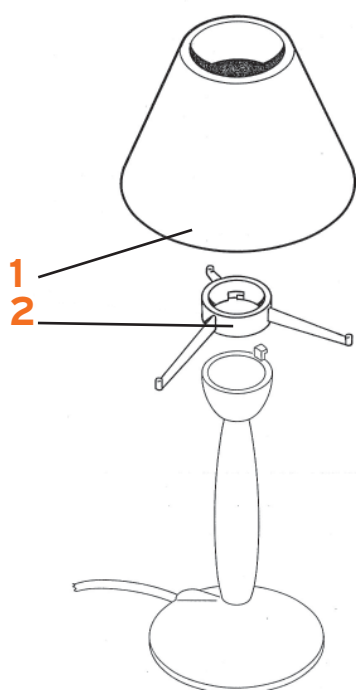

MISS SISSI

Philippe Starck

FLOS

www.flos.com

1. Diffusore acquamarina :: Acquamarina diffuser	05931	2. Supporto diff. acquamarina :: Acquamarina diff. support	05939
1. Diffusore bianco :: White diffuser	05932	2. Supporto diff. bianco :: White diff. support	05940
1. Diffusore blu :: Blue diffuser	05926	2. Supporto diff. blu :: Blue diff. support	05934
1. Diffusore giallo :: Yellow diffuser	05927	2. Supporto diff. giallo :: Yellow diff. support	05935
1. Diffusore ocra :: Ochre diffuser	05928	2. Supporto diff. ocra :: Ochre diff. support	05936
1. Diffusore verde :: Green diffuser	05929	2. Supporto diff. verde :: Green diff. support	05937
1. Diffusore viola :: Violet diffuser	05930	2. Supporto diff. viola :: Violet diff. support	05938