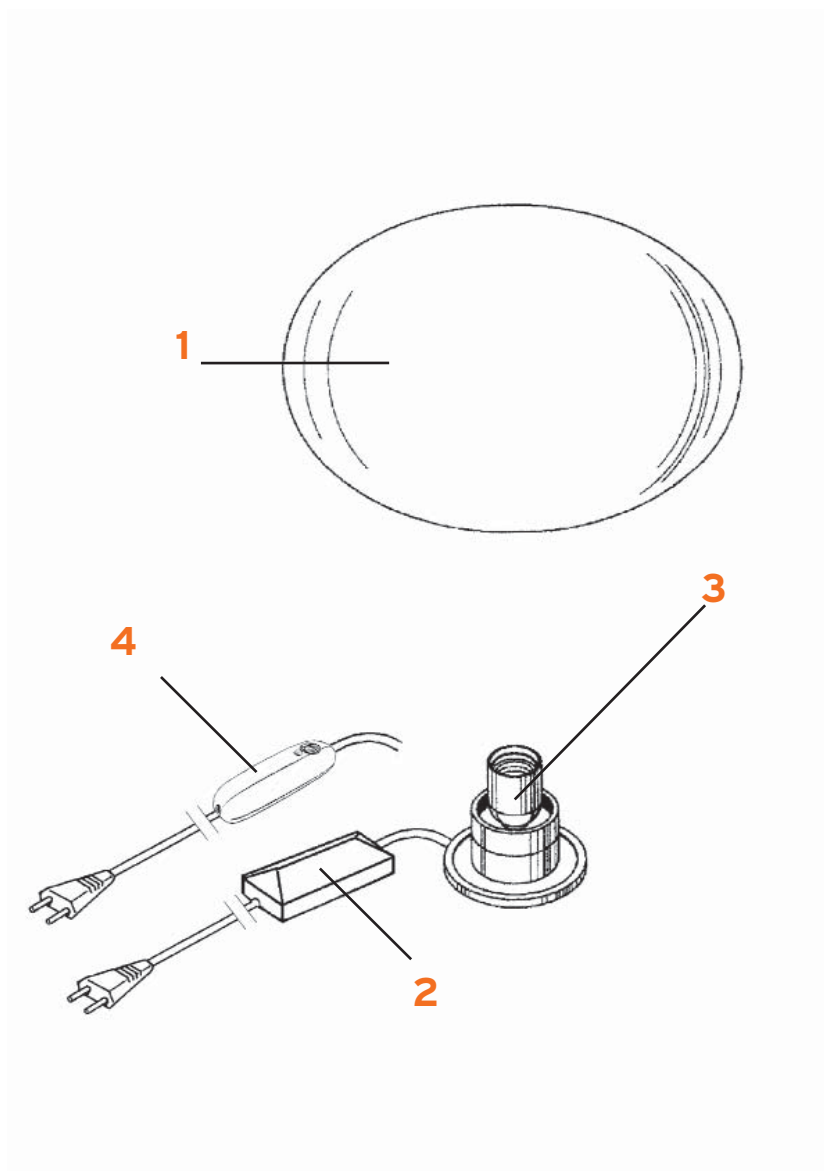

GLO-BALL BASIC 1

Jasper Morrison

1. Diffusore 1 bianco :: White diffuser 1

2. Dimmer bridge RL 1724 220/240V :: Dimmer bridge RL 1724 220/240V

3. Assieme portalampana :: Lampholder assembly

4. Dimmer RTS1 RL1618 230V T.N. :: RTS1 RL1618 230V N.T. dimmer

RF3050061

04310

RF2500200

04291