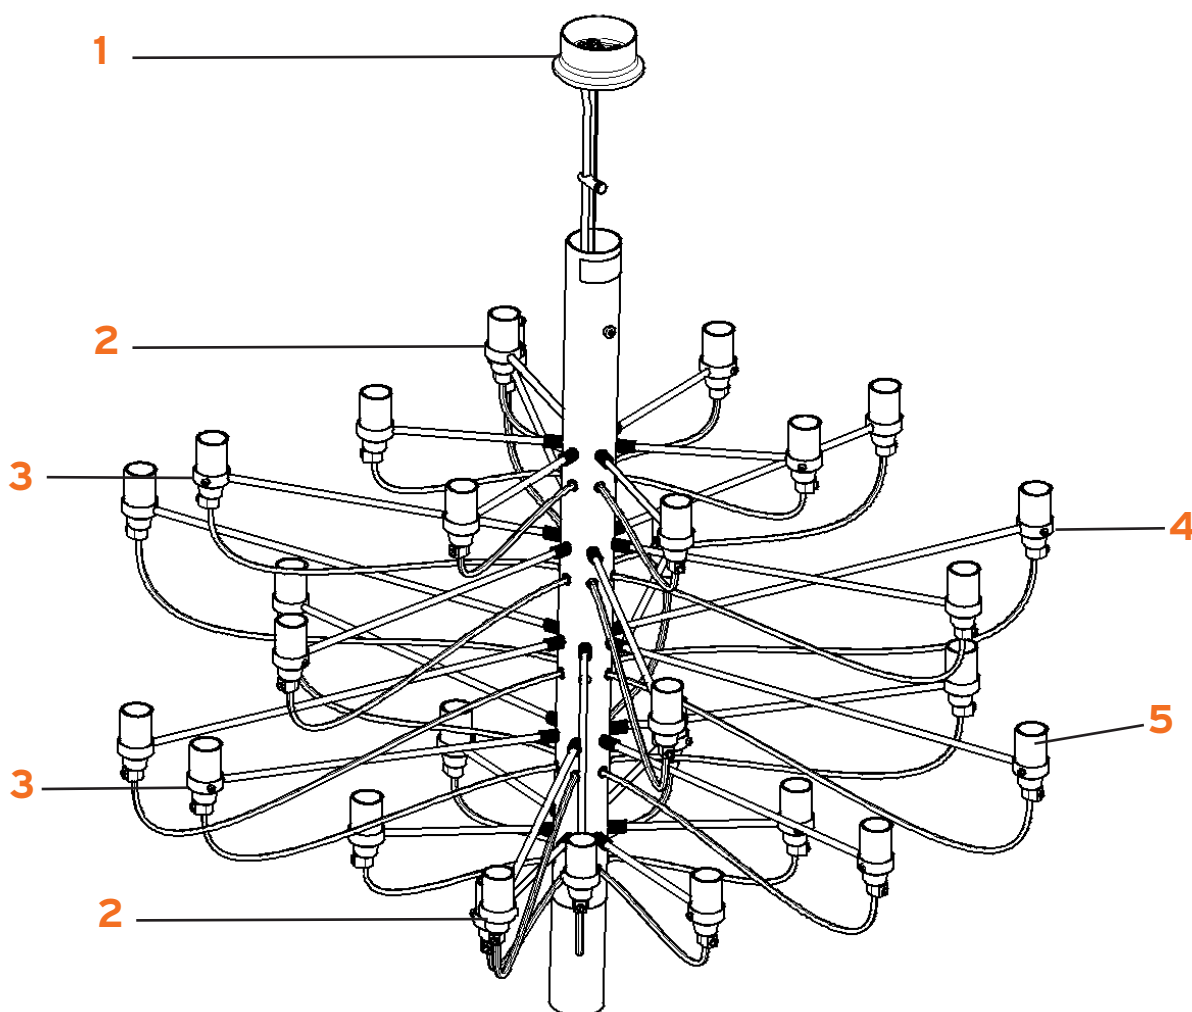

2097/30

Gino Sarfatti

FLOS

www.flos.com

1. Modello 2097/30 assieme rosone :: 2097/30 ceiling rose

2. Modello 2097/30 cromo braccio piccolo (180mm) :: 2097/30 chrome small arm (180mm)

2. Modello 2097/30 ottone braccio piccolo (180mm) :: 2097/30 brass small arm (180mm)

3. Modello 2097/30 cromo braccio medio (330mm) :: 2097/30 chrome medium arm (330mm)

3. Modello 2097/30 ottone braccio medio (330mm) :: 2097/30 brass medium arm (330mm)

4. Modello 2097/30 cromo braccio grande (430mm) :: 2097/30 chrome long arm (430mm)

4. Modello 2097/30 ottone braccio grande (430mm) :: 2097/30 brass long arm (430mm)

5. Modello 2097 porta lampade E14 :: 2097 Lamp fitting E14

RL7060800

RL7050457

RL7050459

RL7050557

RL7050559

RL7050657

RL7050659

RL7050100