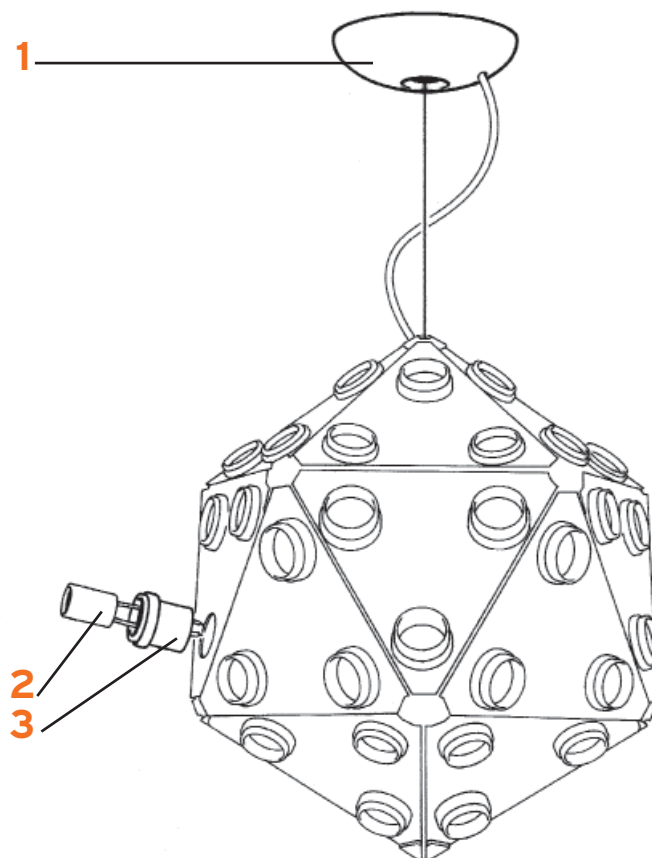

TARAXACUM

Achille Castiglioni

FLOS

www.flos.com

1. Assieme rosone :: Rose assembly

01484

2. Portalampada E27 80T :: E27 80T lampholder

03927

3. Ass. ghiera + supp. p.lampada :: Ass. ring nut + l.holder support

06118