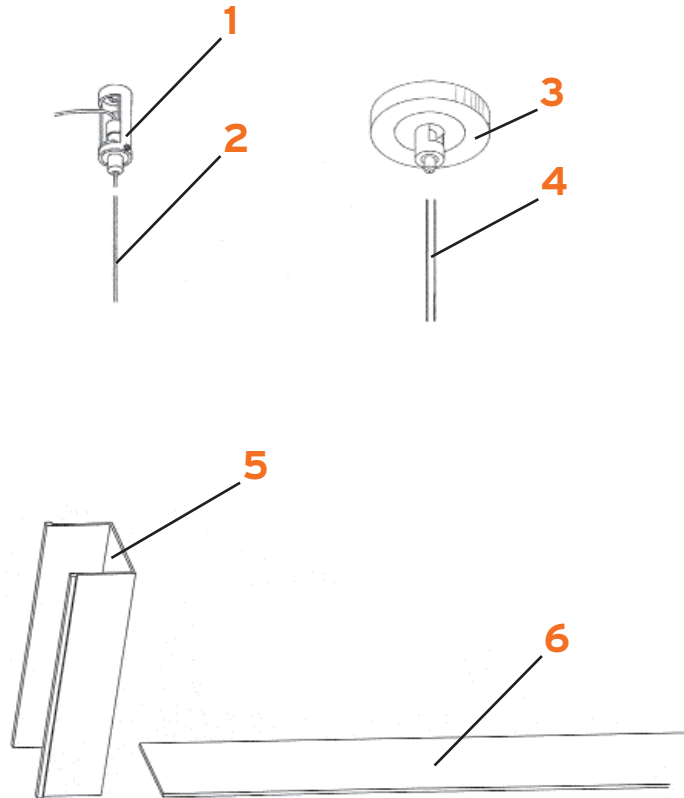

# H-BEAM

Antonio Citterio with Oliver Löw

FLOS

www.flos.com

- 1. Ass. sistema sospensione :: Suspension system
- 2. Cavo acciaio mt. 4 19 capi :: Steel cable mt 4 19 capi
- 3. Assieme rosone Beam nuovo :: New Beam rose assembly
- 4. Cavo pvc/pvc trasp. 3x0,75 al mt. :: Pvc/pvc cable 3x0,75/mt.
- 5. Ass. testata di chiusura H-Beam zapp. :: Closing end H-Beam
- 6. Vetro diff. S1 ricambi :: Glass diffuser H-Beam S1
- 6. Vetro diff. S2 ricambi :: Glass diffuser H-Beam S2
- 6. Vetro diff. S3 ricambi :: Glass diffuser H-Beam S3
- 6. Vetro diff. S4 ricambi :: Glass diffuser H-Beam S4