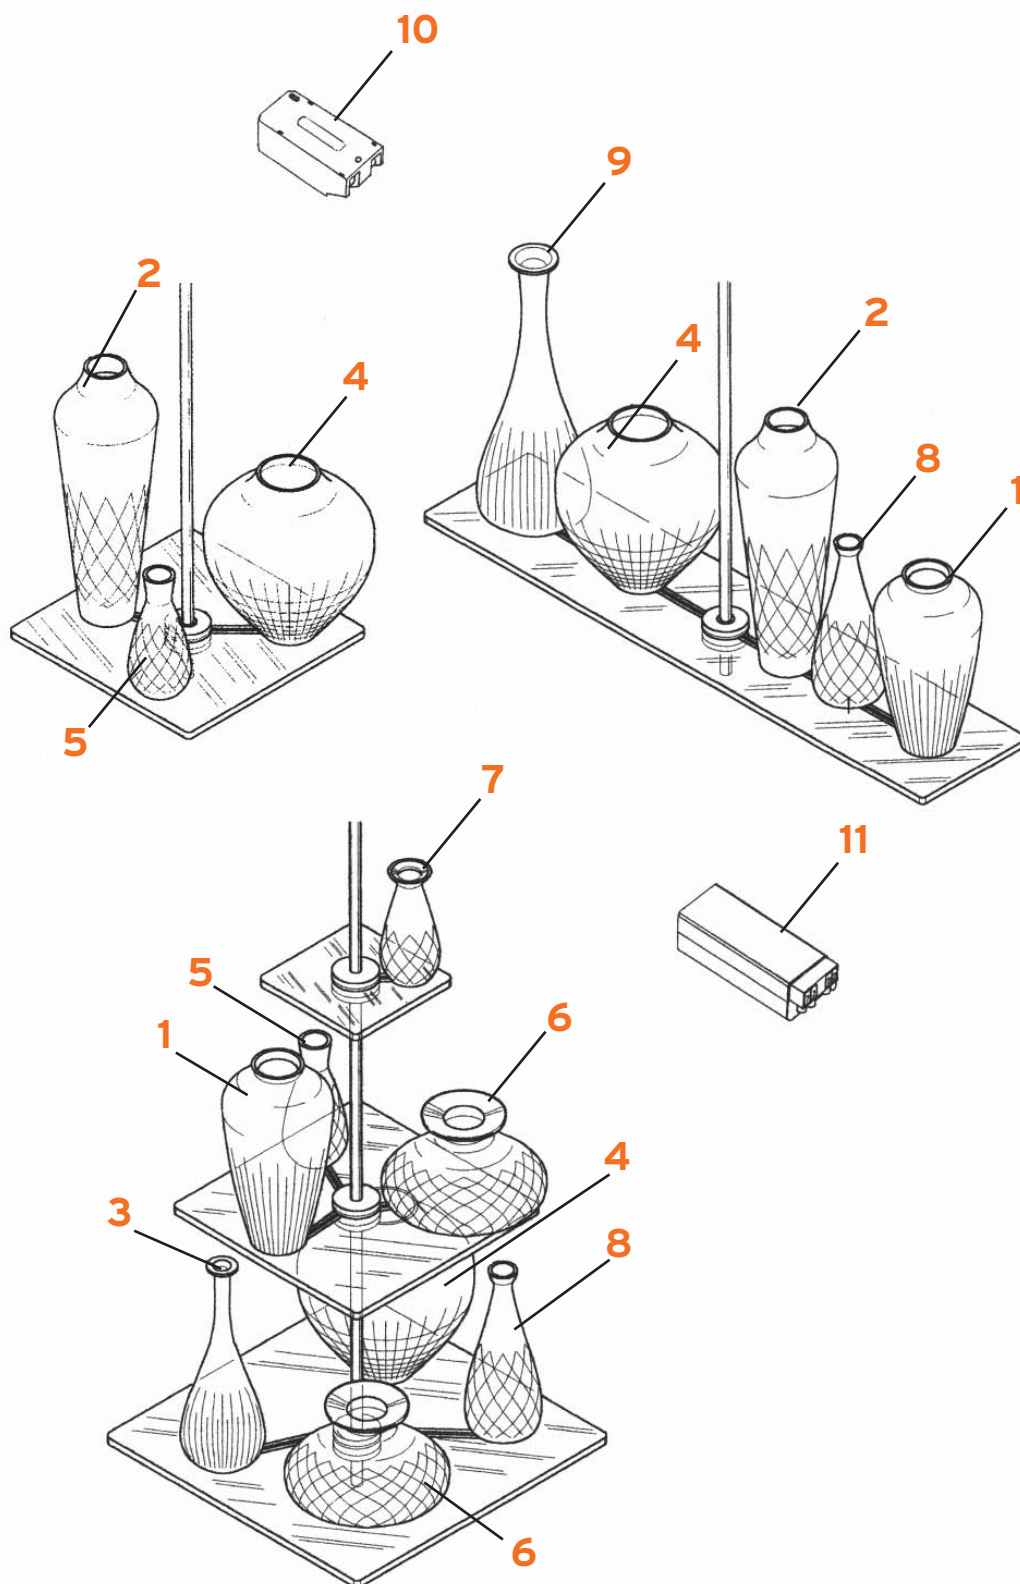

CICATRICES DE LUXE

Philippe Starck

FLOS

www.flos.com

1. Ass. Dif. Cicatrices N.1 ric. :: Cicatrices diffuser. N.1
2. Ass. Dif. Cicatrices N.2 ric. :: Cicatrices diffuser. N.2
3. Ass. Dif. Cicatrices N.3 ric. :: Cicatrices diffuser. N.3
4. Ass. Dif. Cicatrices N.4 ric. :: Cicatrices diffuser. N.4
5. Ass. Dif. Cicatrices N.5 ric. :: Cicatrices diffuser. N.5
6. Ass. Dif. Cicatrices N.6 ric. :: Cicatrices diffuser. N.6

- RF1650100
- RF1650200
- RF1650300
- RF1650400
- RF1650500
- RF1650600

7. Ass. Dif. Cicatrices N.7 ric. :: Cicatrices diffuser. N.7
8. Ass. Dif. Cicatrices N.8 ric. :: Cicatrices diffuser. N.8
9. Ass. Dif. Cicatrices N.9 ric. :: Cicatrices diffuser. N.9
10. Al.El. Cicat. 3/5 EUR ricambi :: Cicat. 3/5 EUR elec. supply unit
11. Trasn.Cicat. 8 Lightec 210/240V :: Cicat. 8 elec.trans. 210/240V

- RF1650700
- RF1650800
- RF1650900
- RF1651100
- 14280