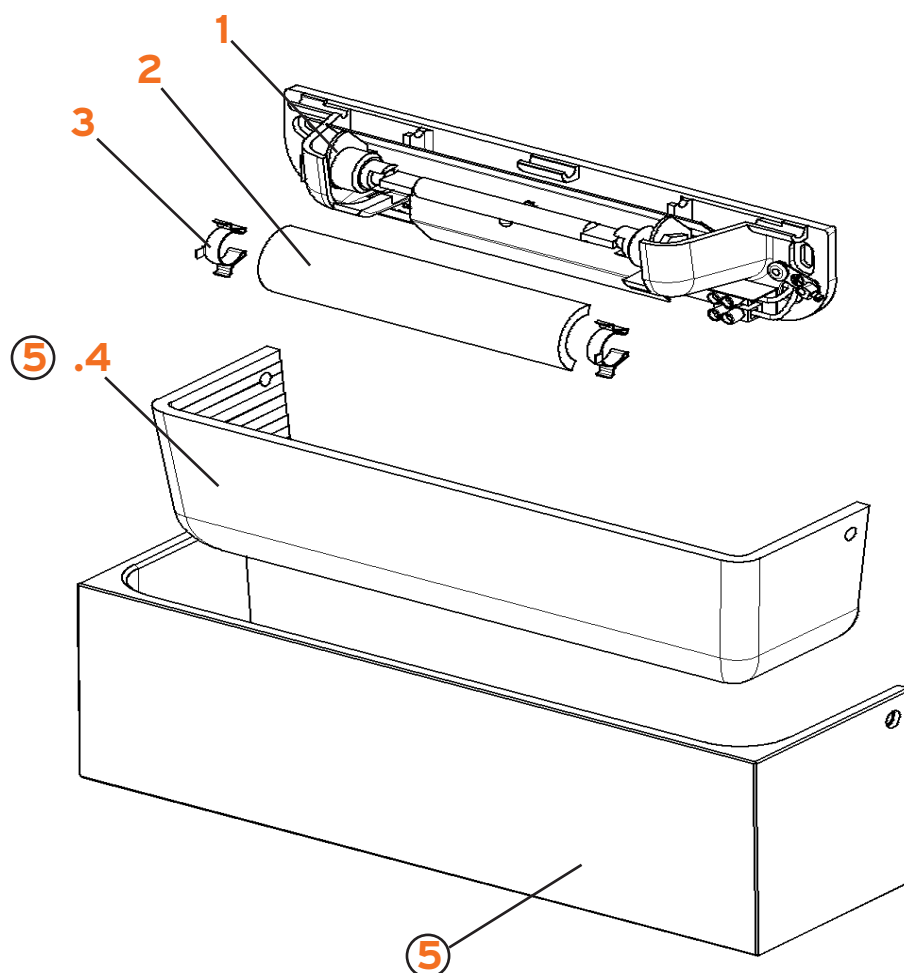

# ONTHEROCKS HL

Antonio Citterio with Toan Nguyen

FLOS

www.flos.com

- 1. Semi p.lampada R7S A10 cm25 :: R7S A10 cm25 half I.holder
- 2. Vetro prot. curvo sabbiato :: Curved sanded protective glass
- 3. Molla vetro prot. curvo nk :: Curved protective glass nickel spring
- 4. Diff. interno Ontherocks 1 HL BCO :: Ontherocks 1 HL internal white diff.
- 5. Ass. diff. Ontherocks 1 HL ricambi :: Ontherocks 1 HL diff. ass.