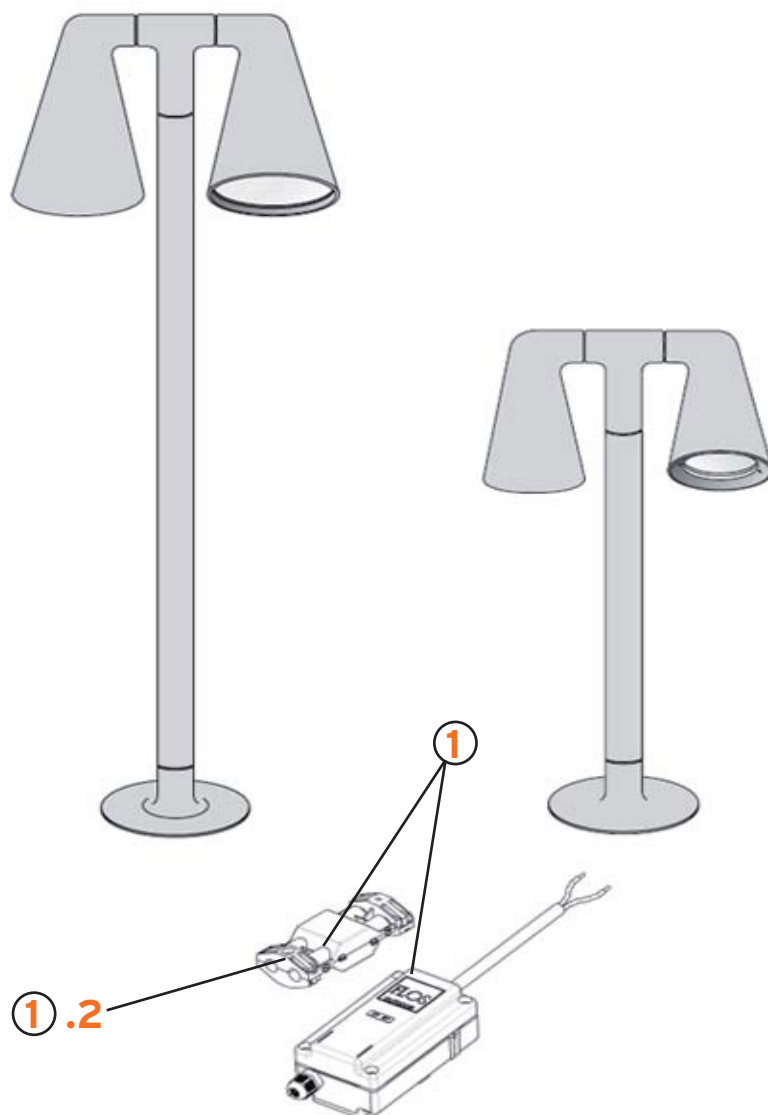

BELVEDERE SPOT DOUBLE

Antonio Citterio with Toan Nguyen

1. Assieme scatola elettrica con 2 driver :: Box with 2 Power supply unit

2. Scatola di connessione IP68 :: Electrical connection box IP68

RF0890200

17906