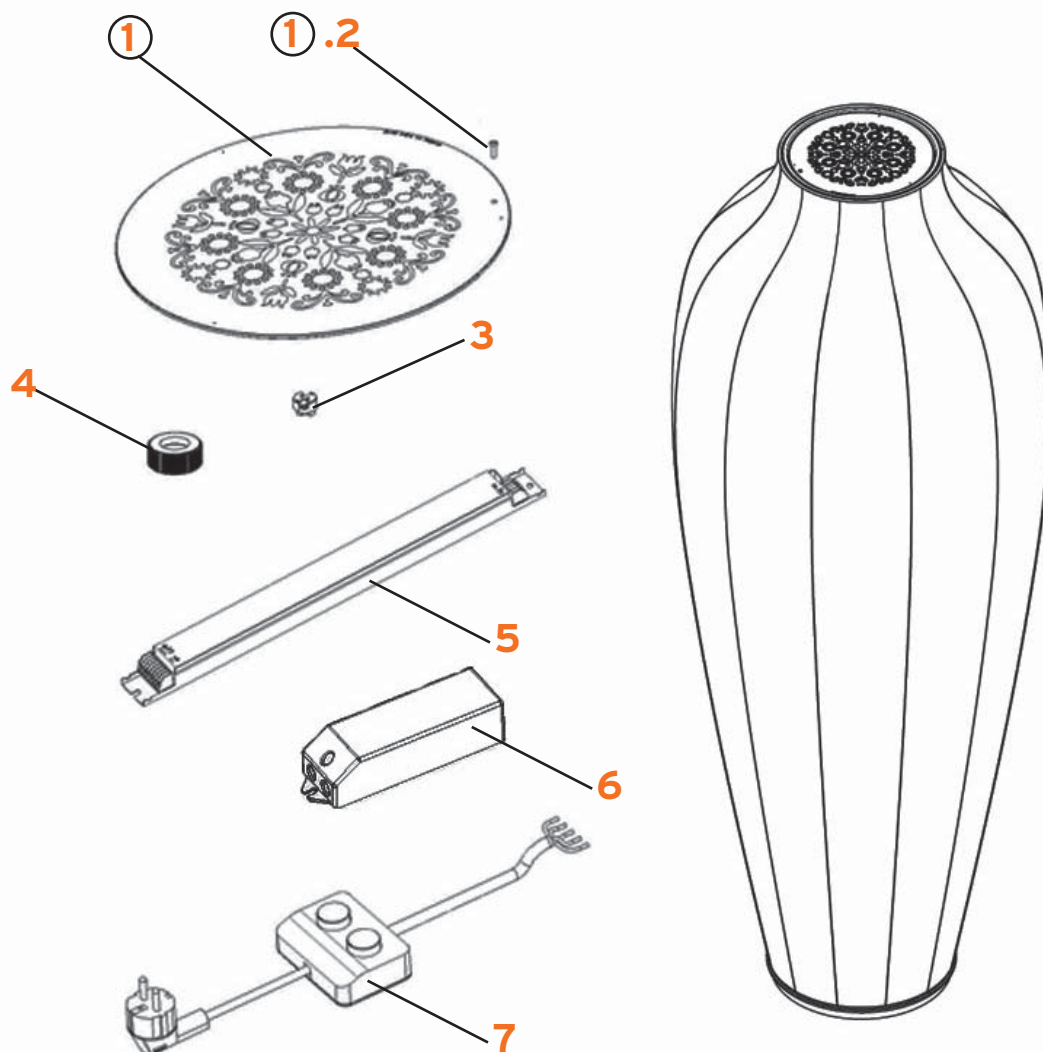

# CHRYSALIS

Marcel Wanders

FLOS

www.flos.com

1. Assieme vetro diffusore :: Glass diffuser assembly
2. Vite TC- M3x10 :: TC type screw M3x10
3. P. lamp GY6,35/GX5,3 mt2 0,75MMQ :: GY 6,35/GX5,3 lamp fitting with 2mt wire 0,75 MMQ
4. Rond. zigrinata fissaggio riflettore Chrysalis :: Nut for locking the Chrysalis reflector
5. Ballast elettronico PCA 1/35/49/80 T5 ECO :: Electronic ballast PCA 1/35/49/80 T5 ECO
6. Alimentatore elettronico 230V/240V 105W :: Electronic transformer 230V/240V 105W
7. Ass. montaggio elettrica Chrysalis :: Electrical cable Chrysalis assembly