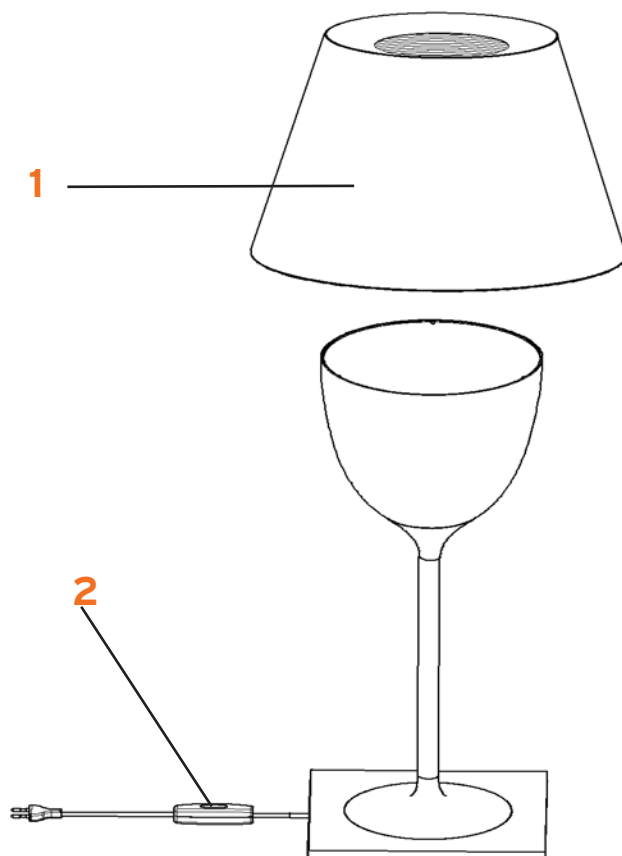

K TRIBE T2

Philippe Starck

FLOS

www.flos.com

1. Assieme diffusore trasparente :: Transparent diffuser assembly
1. Assieme diffusore All. Argento :: Alum. Silver diffuser assembly
1. Assieme diffusore Soft avorio :: Soft fabbric diffuser assembly
1. Assieme diffusore All. :: Alum. Bronze diffuser assembly
1. Assieme diffusore Fumé :: Fumé diffuser assembly
2. Dimmer RTS1 230V nero :: 230V Black RTS1 dimmer

RF6278000

RF6278004

RF6278007

RF6278046

RF6278030

04291