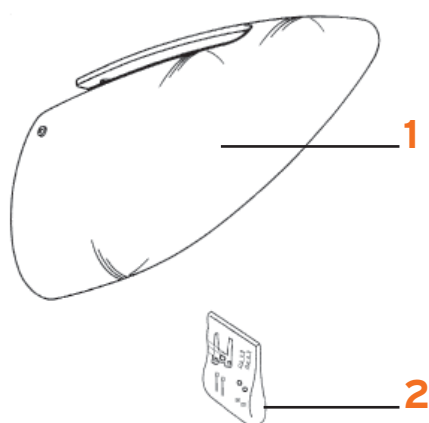

LUCI FAIR

Philippe Starck

1. Diffusore vetro opal. satinato :: Opal glass diffuser
2. Sacchetto vetro accessori :: Glass accessories bag

03150
RF3750100