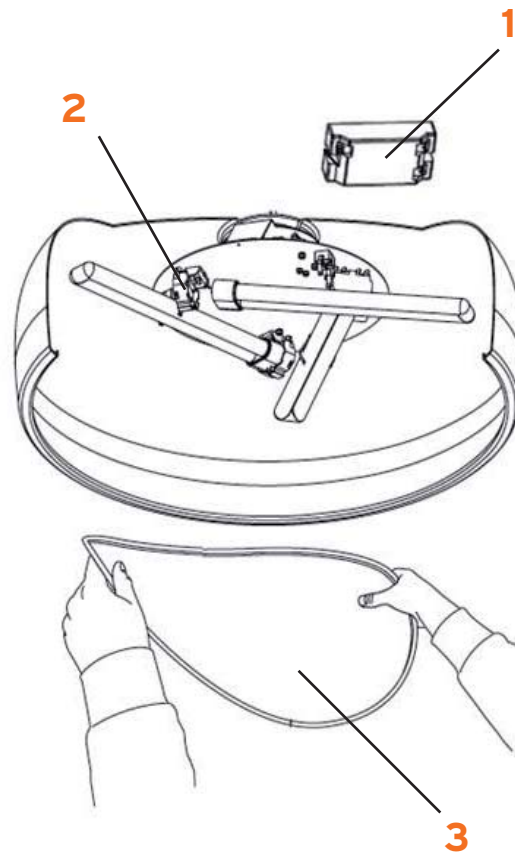

# SMITHFIELD C ECO

Jasper Morrison

- 1. Al.el.pc 1x18/24W basic :: Electronic ballast 1x18/24W basic
- 2. Supp.lamp.132/a stucchi :: Lamp support 132/a stucchi
- 3. Diffusore metacrilato :: Methacrylate diffuser