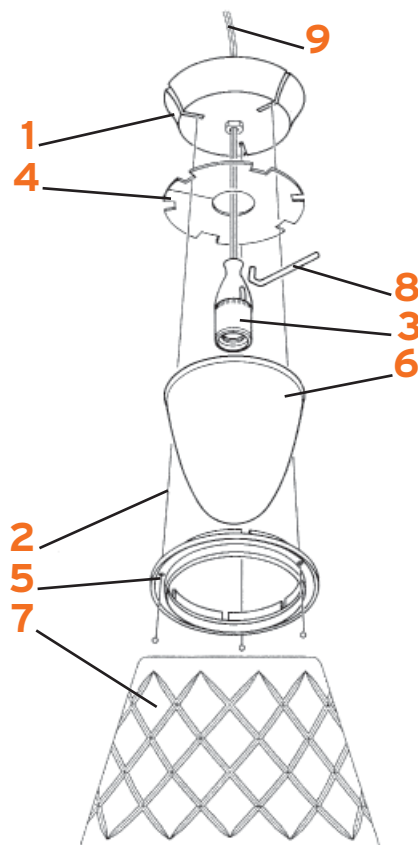

ROMEO LOUIS II S1

Philippe Starck

FLOS

www.flos.com

1. Assieme attacco a muro :: Ceiling mount assembly	81836
2. Cavo acciaio conf. 3 pezzi :: Steel cable pack (3 cables)	RF06548
3. Assieme portalampada :: Lampholder assembly	85863
4. Schermo antipolvere :: Anti-dust screen	05974
5. Ass. anello di sostegno ricambi :: Support ring assembly - spare part	RF6440100
6. Diffusore acidato :: Acid-etched diffuser	03172
7. Corona S1 cristallo ricambi :: S1 crystal crown - spare part	RF6440200
8. Supporto portalampada :: Lampholder support	02784
9. C. elett. FEP/PVC 2x0,75 al mt. :: FEP/PVC 2x0,75 elec. cable per meter	04060