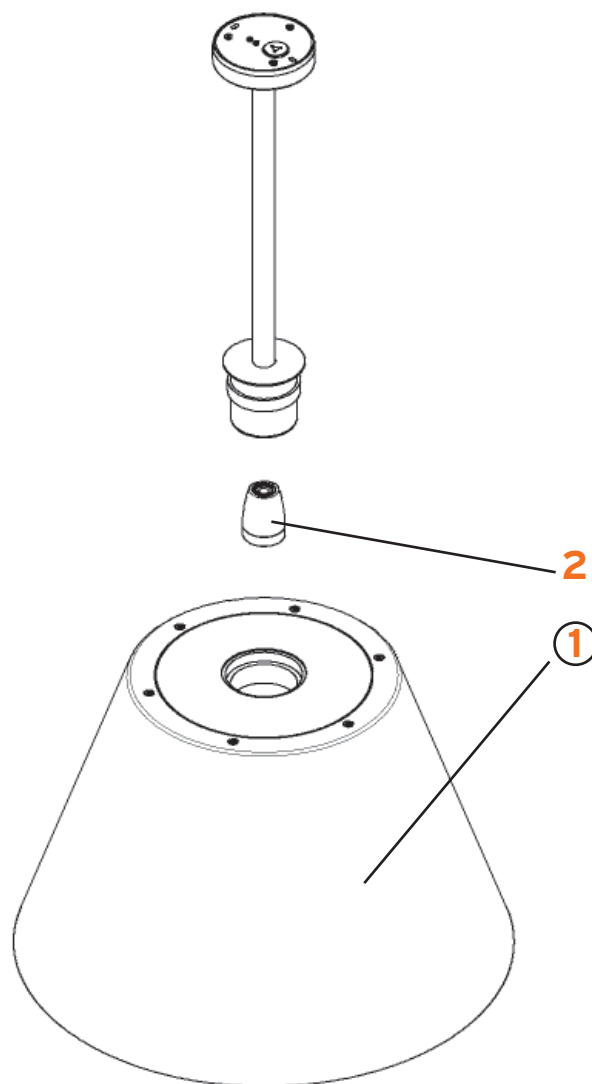

# ROMEO OUTDOOR C3 HL

Philippe Starck

- 1. Super/Romeo C3 OUT ass. diff. gri/ara ricambi :: Grey/orange diff. ass. Super/Romeo C3 OUT- spare
- 1. Super/Romeo C3 OUT ass. diff. gri/bia ricambi :: Grey/white diff. ass. Super/Romeo C3 OUT- spare
- 1. Super/Romeo C3 OUT ass. diff. Green Wall :: Green Wall diff. ass. Super/Romeo C3 OUT- spare
- 1. Super/Romeo C3 OUT ass. diff. Panama ricambi :: Panama diff. ass. Super/Romeo C3 OUT- spare
- 2. Portalampada E27 nipple ceramico :: E27 nipple ceramic lampholder