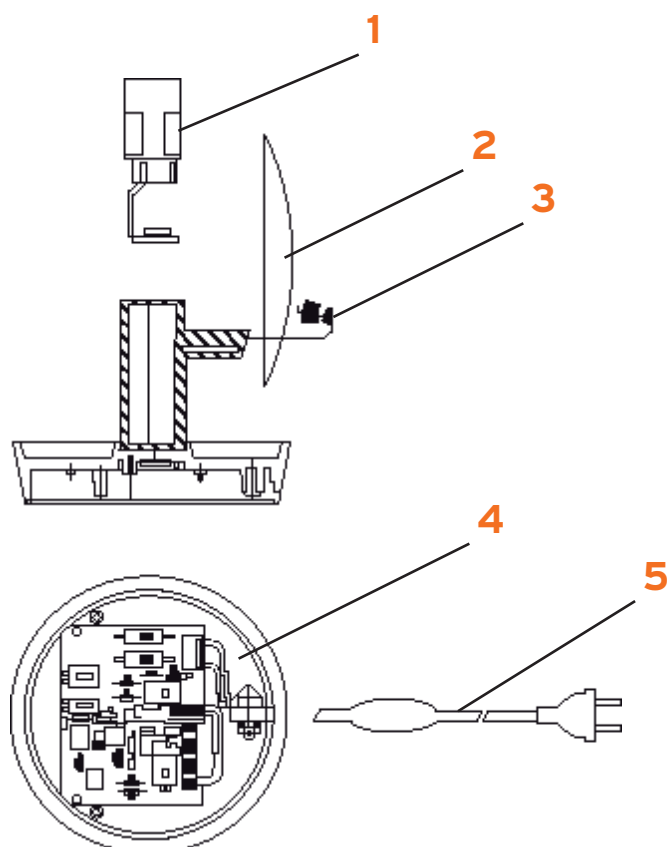

1. P. Lamp. E14 :: E14 lampholder	10299
2. Riflettore acciaio inox :: Stainless steel reflector	11287
3. Ass. microfono :: Microphone assembly	10392
4. Ass. circuito stampato :: Printed circuit board assembly	10391
5. Montatura elettrica e spina :: Electrical cable with plug	10300