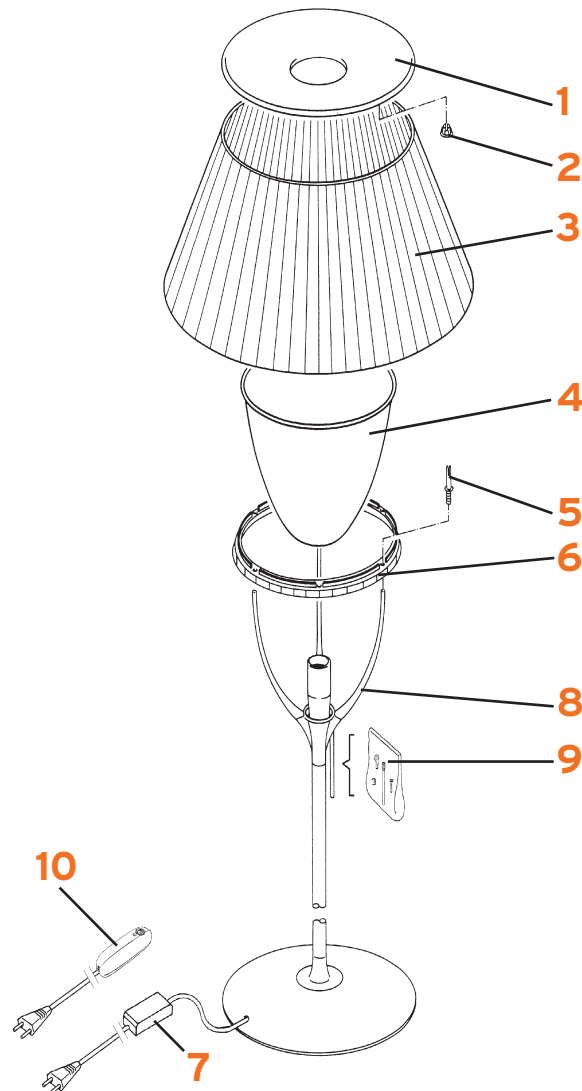

ROMEO SOFT T1

Philippe Starck

FLOS

www.flos.com

1. Anello copertura Romeo Soft T1 :: Romeo Soft T1 cover ring
2. Ass. Sacch. tappi copert. anello :: Cover ring spins set
3. Corona avorio :: Ivory crown
4. Diffusore acidato :: Diffuser
5. Sacch. minut. viti/perno Romeo :: Screws/bolts small part bag
6. Anello di sostegno S1/T1 :: S1/T1 Bracket ring
7. Touch dimmer 230/240V 300W :: Touch dimmer 230/240V 300W
8. Braccio di sostegno T1 grigio :: T1 grey support bracket
9. Sacch. minuteria astina di contatto :: Screws/bolts contact rod
10. Dimmer RT S1 RL1618 230V T.N. :: N.T. dimmer RT S1 RL1618 230V

03203
RF6100100
05286
03201
RF6100200
05369
04177
02813
RF6110200
04291