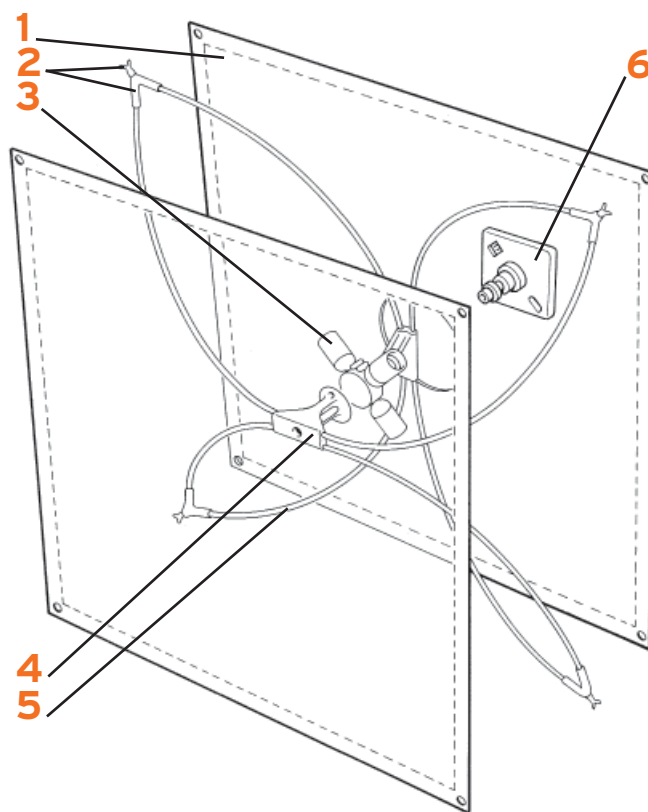

# ARIETTE

Tobia Scarpa

FLOS

www.flos.com

- 1. Assieme teli Ariette 1 :: Ariette 1 front/rear cloths
- 1. Assieme teli Ariette 2 :: Ariette 2 front/rear cloths
- 1. Assieme teli Ariette 3 :: Ariette 3 front/rear cloths
- 1. Telo tyvek altezza 1,40 al mt. (min. 5 mt) :: Tyvek cloth H 1,40/mt (min. 5 mt)
- 2. Forcella con puntale :: "V" shape connector
- 3. Supporto portalamпада ass. HAR :: Lampholder assembly
- 4. Supporto asta nylon/6 :: Rod nylon support/6
- 5. Asta con tubetto Ariette 1 :: Ariette 1 fiberglass rod with rubber tube
- 5. Asta D.6 mm 6x670 Ariette 2 :: Ariette 2 fiberglass rod D.6 mm 6x670
- 5. Asta D.7 mm 7x900 Ariette 3 :: Ariette 3 fiberglass rod D.7 mm 7x900
- 6. Attacco a muro nylon :: Nylon wall attachment