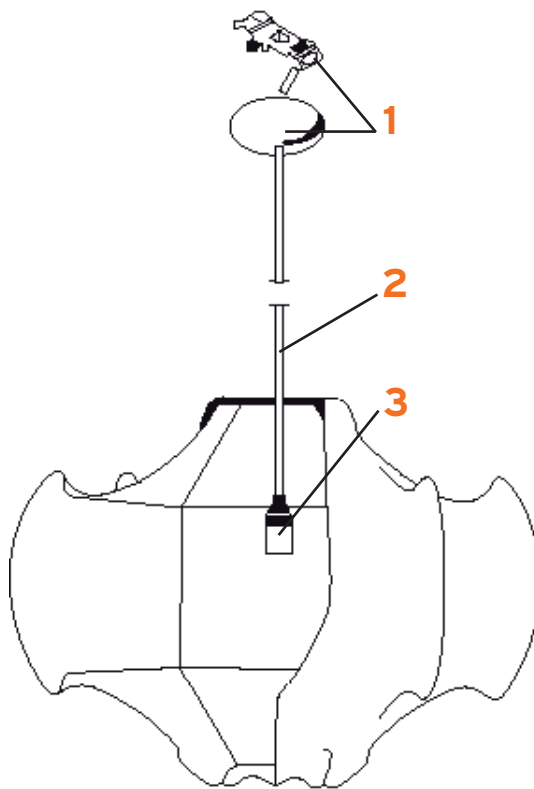

VISCONTEA

Achille Castiglioni and Pier Giacomo Castiglioni

1. Ass. rosone completo :: Complete rose assembly

RA3690209

2. Cavo PVC/PVC 3x0.75 bianco al mt. :: PVC/PVC white cable 3x0.75/mt.

13840

3. Assieme montatura elettrica cocoon :: Cocoon electrical set ass.

RF9800200