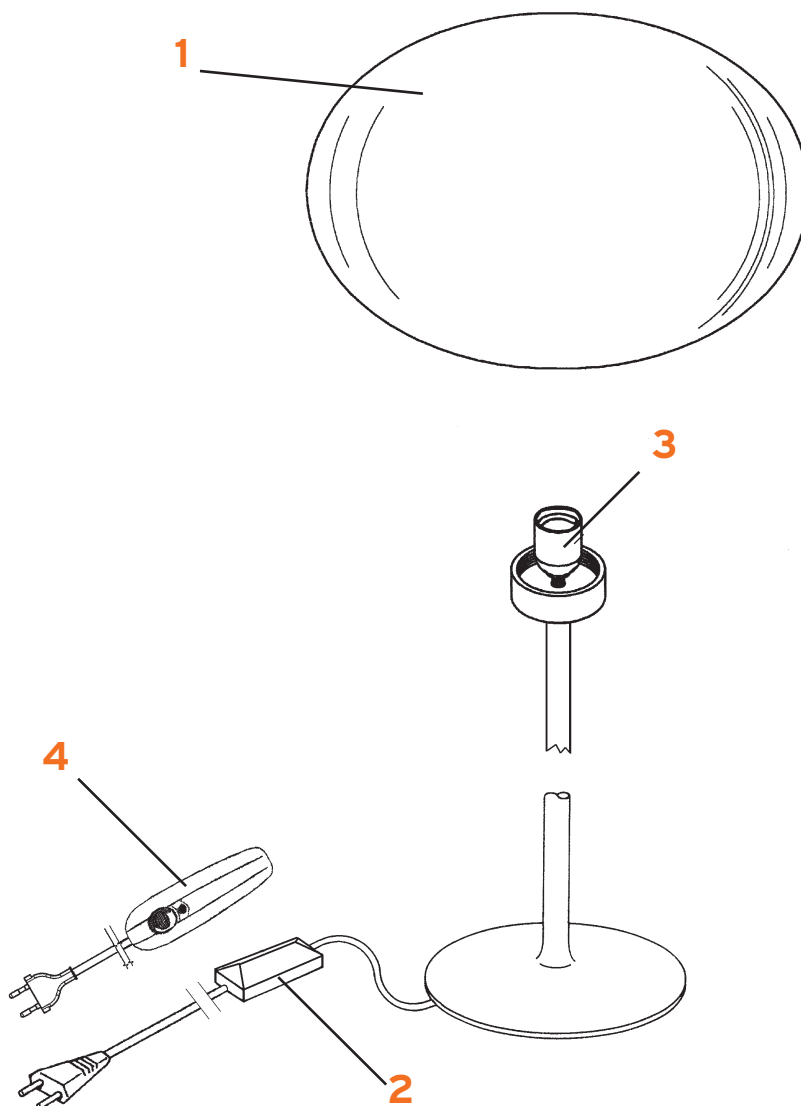

# GLO-BALL T2

Jasper Morrison

1. Diffusore 2 bianco/grigio :: White/grey diffuser 2
2. Dimmer bridge RL 1724 220/240V nero :: Dimmer bridge RL 1724 220/240V black
2. Dimmer bridge RL 1732 220/240V bianco :: Dimmer bridge RL 1732 220/240V white
3. Assieme porta lampada :: Lampholder assembly
4. Dimmer RT S1 RL 1618 230V nero T.N. :: Dimmer RT S1 RL 1618 T.N. 230V black