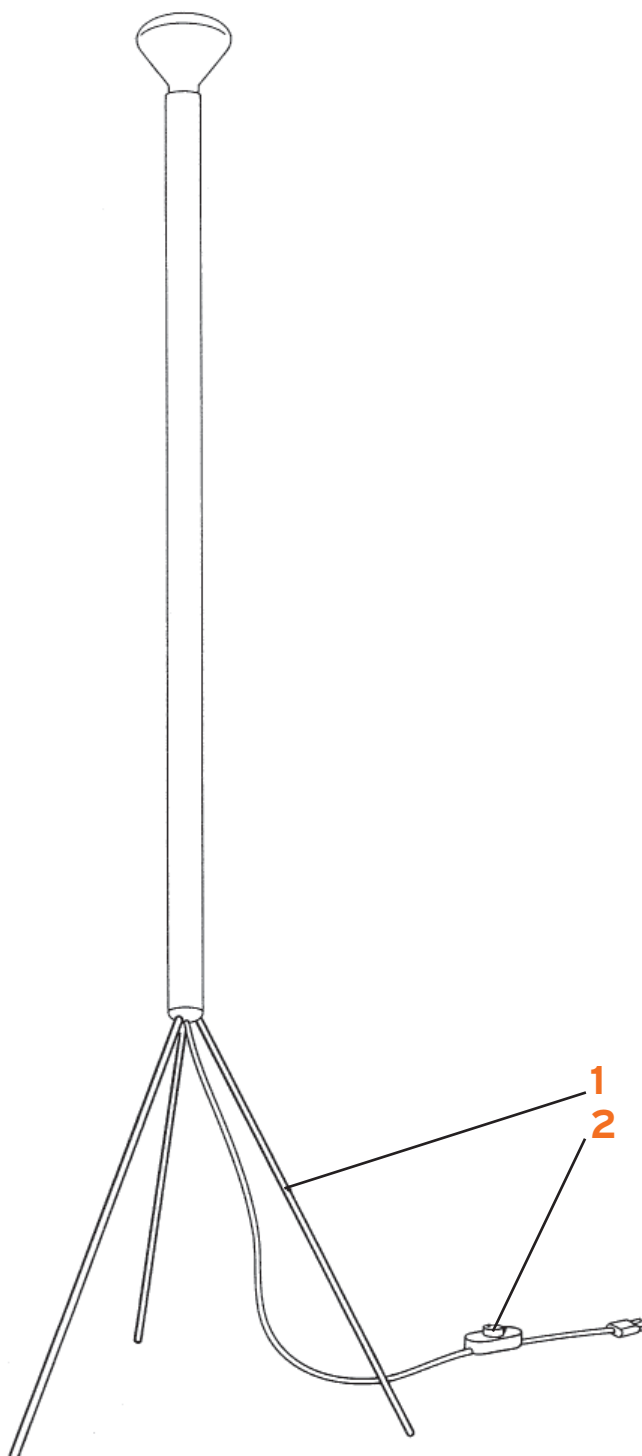

LUMINATOR

Achille Castiglione with Pier Giacomo Castiglioni

FLOS

www.flos.com

1. Gamba antracite :: Anthracite leg
2. Interruttore art. 661 nero :: 661 black switch

02780
04392