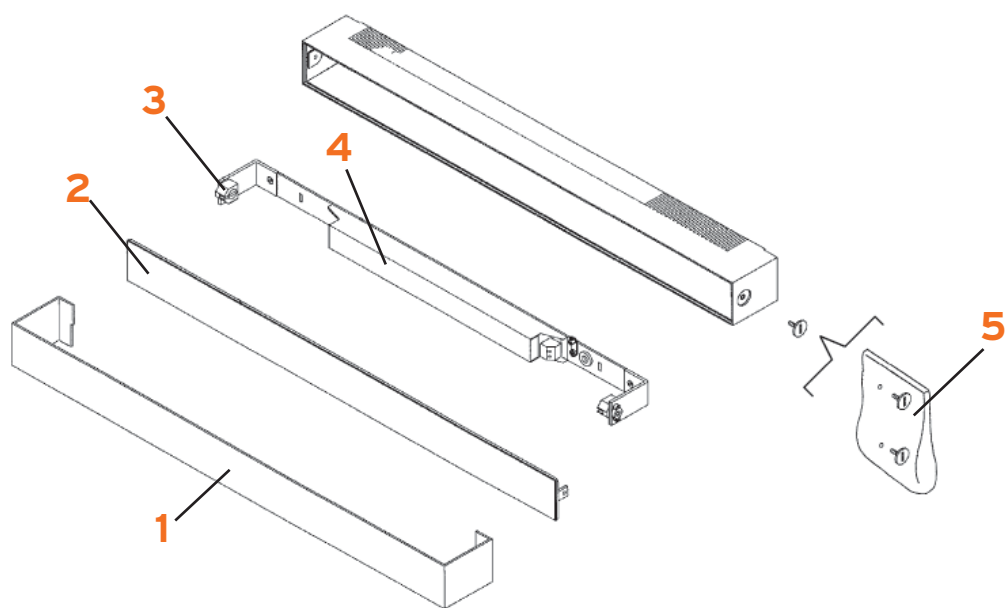

ALL LIGHT

Rodolfo Dordoni

FLOS

www.flos.com

1. Fregio copertura closed Acciaio :: Closed decorative cover in steel	11645
1. Fregio copertura closed bianco :: Closed decorative cover in white	11412
1. Fregio copertura closed grigio :: Closed decorative cover in grey	11413
1. Fregio copertura closed nero :: Closed decorative cover in black	11414
1. Fregio copertura closed bianco opal. (grezzo) :: Closed decorative cover opal (raw)	11415
1. Fregio copertura closed cromo :: Closed decorative cover in chrome	11550
2. Copertura con guarnizione :: Cover with seal	RF0180002
3. Semiportalampada G5 :: G5 lampholder	04114
4. Alimentatore elettronico QTP5 1x24-39W :: Electronic ballast QTP5 1x24-39W	16444
5. Sacch. viti speciale con OR ricambi :: Special screw bag with OR spares	RF0180001