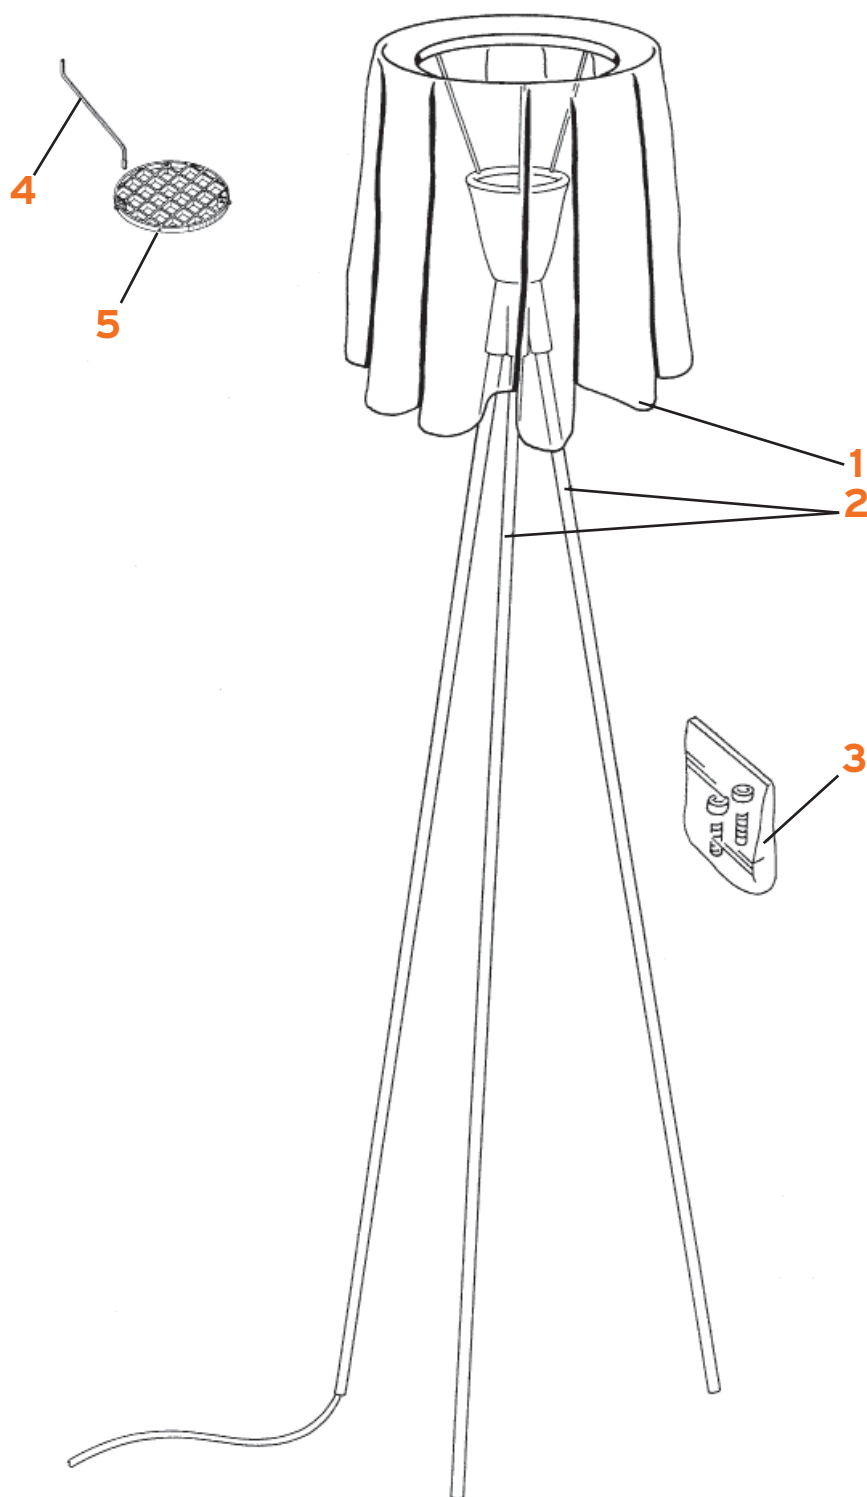

ROSY ANGELIS

Philippe Starck

FLOS

www.flos.com

1. Diffusore completo :: Complete diffuser
2. Gamba conificata grigia :: Conical grey leg
2. Gamba conificata rosso mogano :: Conical mahogany leg
3. Sacchetto accessori aste :: Stems accessories bag
4. Astina :: Stem
5. Ghiera protezione :: Protection grid

RF6162009

02787

02788

RF6160200

02179

05251