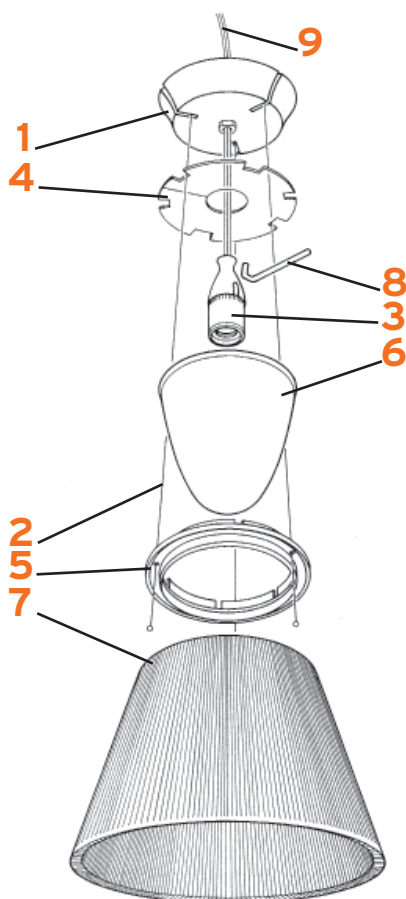

ROMEO MOON S1

Philippe Starck

FLOS

www.flos.com

1. Assieme attacco a muro :: Ceiling mount assembly
2. Cavo acciaio conf. 3 pezzi :: Steel cable pack (3 cables)
3. Assieme portalampada :: Lampholder assembly
4. Schermo antipolvere :: Anti-dust screen
5. Ass. anelli di segur. Moon S1 ricambi :: Moon S1 safety supp. ring assembly
6. Diffusore acidato :: Acid-etched diffuser
7. Corona Romeo Moon S1 ricambi :: Romeo Moon S1 crown - spare
8. Supporto portalampada :: Lampholder support
9. C. elett. FEP/PVC 2x0,75 al mt. :: FEP/PVC 2x0,75 elec. cable per meter

81836

RF06548

85863

05974

RF6105200

03172

RF6110400

02784

04060