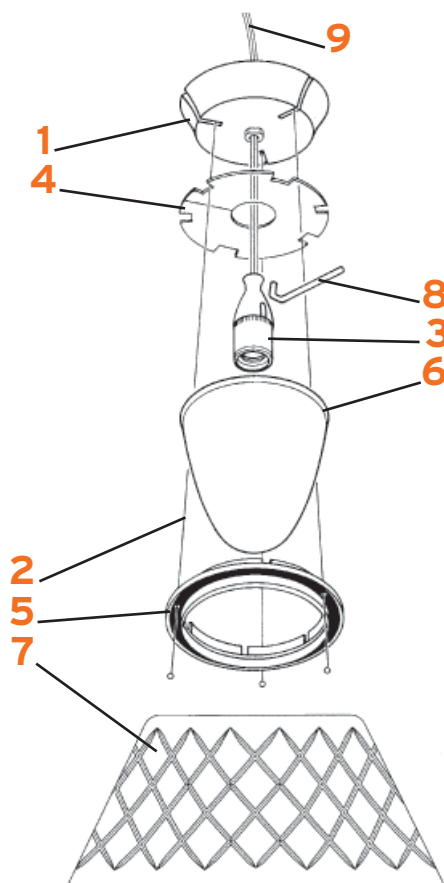

ROMEO LOUIS II S2

Philippe Starck

FLOS

www.flos.com

1. Assieme attacco a muro :: Ceiling mount assembly
2. Cavo acciaio conf. 3 pezzi :: Steel cable pack (3 cables)
3. Assieme portalampada :: Lampholder assembly
4. Schermo antipolvere :: Anti-dust screen
5. Ass. anello di sostegno ricambi :: Support ring assembly - spare part
6. Diffusore acidato :: Acid-etched diffuser
7. Corona S2 cristallo ricambi :: S2 crystal crown - spare part
8. Supporto portalampada :: Lampholder support
9. C. elett. FEP/PVC 2x0,75 al mt. :: FEP/PVC 2x0,75 elec. cable per meter

81836

RF06548

85863

05985

RF6443100

03171

RF6443200

02783

04060