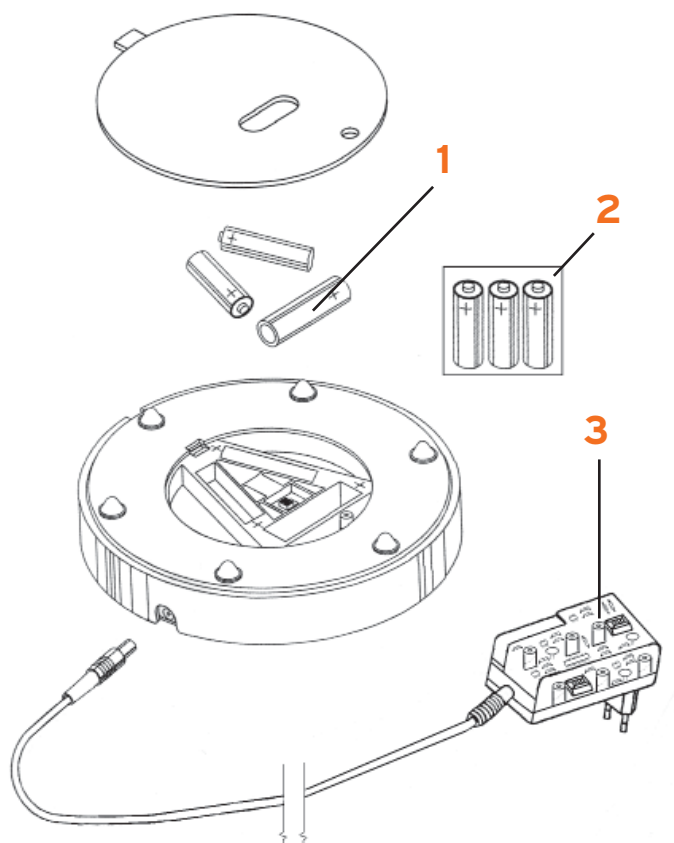

GOOD NIGHT

Leon Boym

FLOS

www.flos.com

1. Batteria NI-MH 2000MAH :: NI-MH 2000MAH battery

12035

2. Confezione batterie ricambi :: Pack of rechargeable batteries

RF2910100

3. Al. switching 100/240V 4.5V 220mA :: Switching trans. 100/240V 4.5V 220mA

12037