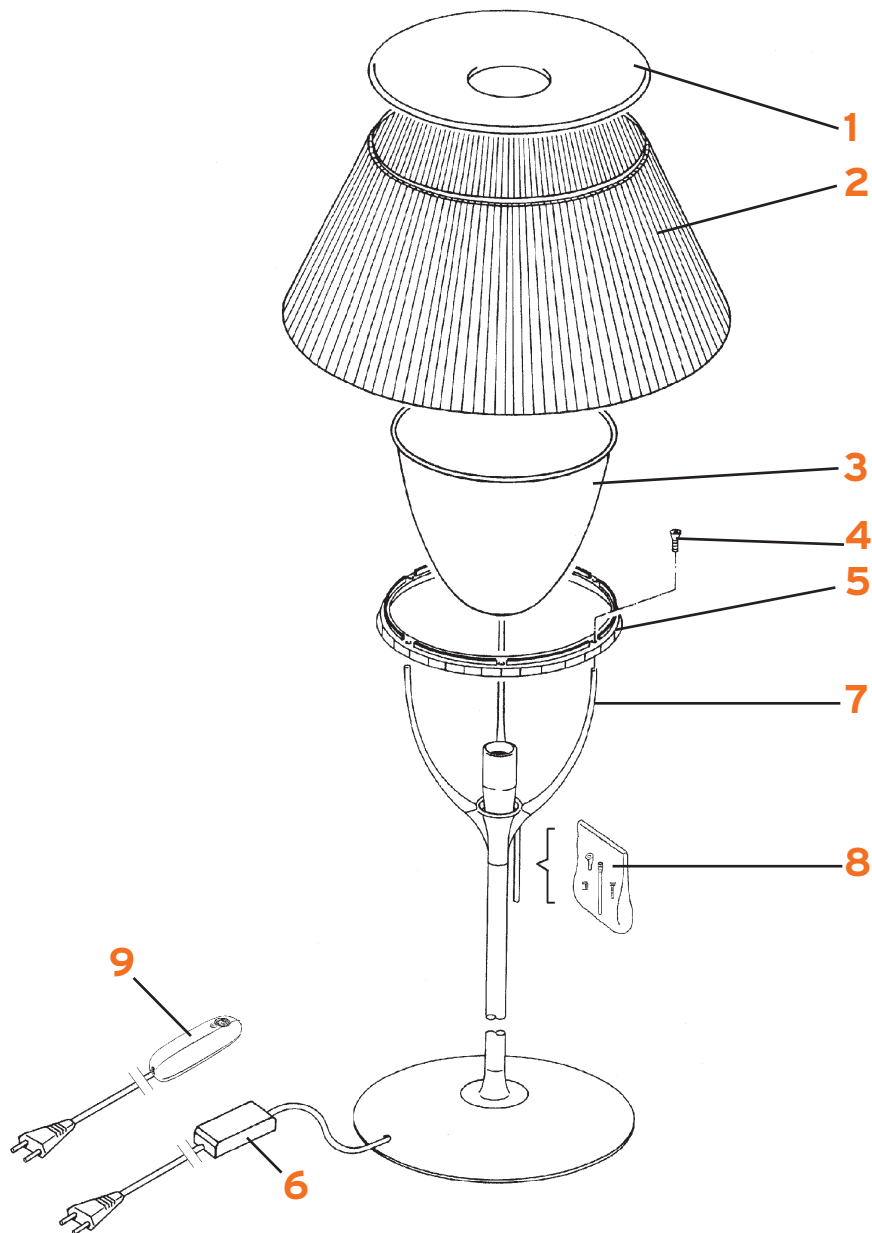

ROMEO MOON T2

Philippe Starck

1. Anello copertura F/T2 :: F/T2 Cover ring
2. Corona Romeo moon S2 ricambi :: Romeo moon S2 crown change
3. Diffusore acidato :: Diffuser
4. Sacch. minut. viti/perno Romeo :: Screws/bolts small part bag
5. Anello di sostegno S2/T2/F :: S2/T2/F Bracket ring
6. Touch dimmer 230/240V 300W :: Touch dimmer 230/240V 300W
7. Braccio di sostegno F/T2 grigio :: F/T2 grey support bracket
8. Sacch. minuteria astina di contatto :: Screws/bolts contact rod
9. Dimmer RT S1 RL1618 230V T.N. :: N.T. dimmer RT S1 RL1618 230V

03205
RF6110300
03321
RF6100200
05307
04177
02812
RF6110100
04291