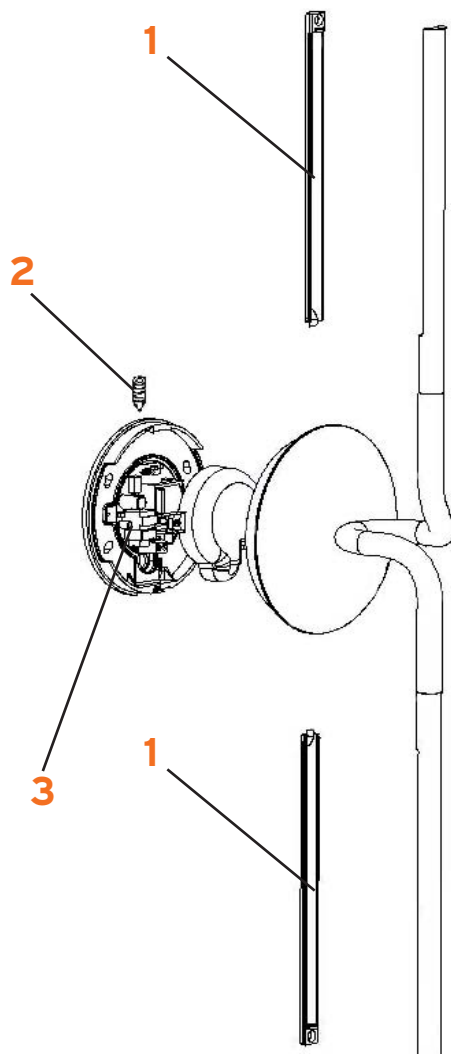

LIGHTSPRING DOUBLE

Ron Gilard

1. Assieme diffusore Linea :: Linea diffuser assembly
2. Grano M4 x 6 :: Grub screw M4 x 6
3. Scheda alimentatore LED 9W :: 9W PCB LED driver

RF3340100
06385
20653