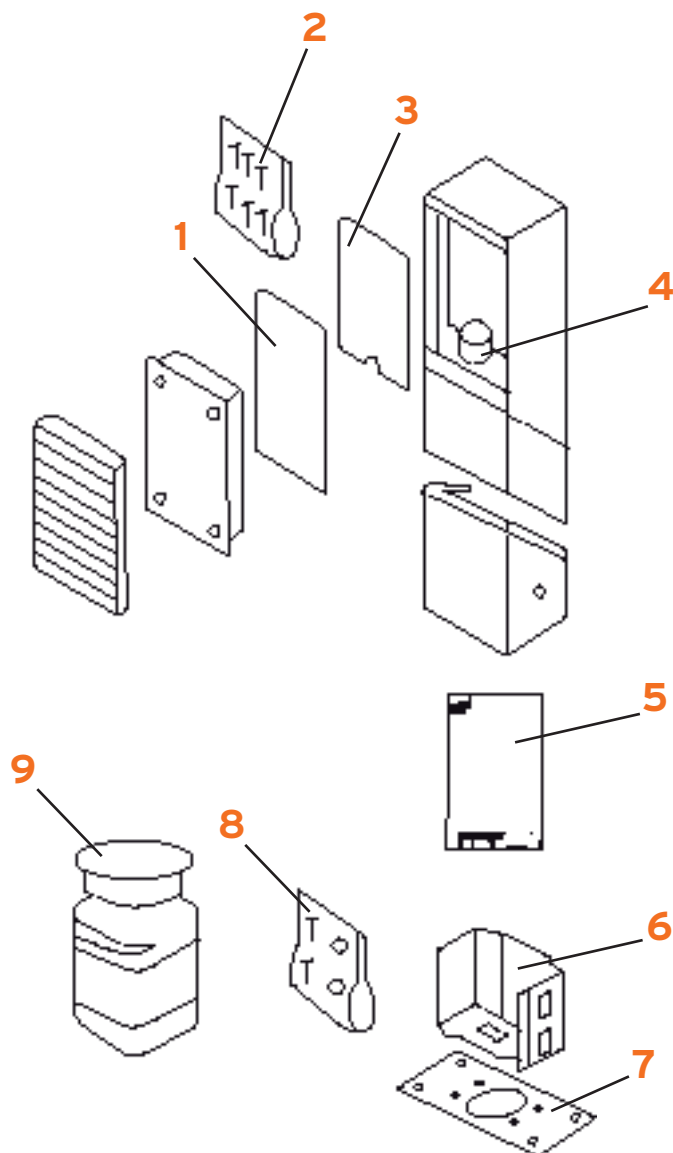

45 HIT

Tim Derhaag

FLOS

www.flos.com

1. Guarnizione di tenuta diff./rifl. 45 HIT :: Gasket for diffuser/reflector 45 HIT
2. Sacchetto minuteria griglia 45 :: Screws and small parts for 45 grid
3. Schermo protezione vetro ceramico 45 HIT :: Ceramic glass protection screen 45 HIT
4. Ass. portalampada xsost. HIT 1-2 ricambi :: Spare 1-2 HIT lampholder
4. Ass. portalampada xsost. HIT 3 ricambi :: Spare 3 HIT lampholder
5. 45 ADJ HIT 2-3 ass. scatola alim. ricambi :: 45 ADJ HIT 2-3 set power pack box Spare parts
5. 45 ADJ HIT 1 ass. scatola alim. ricambi :: 45 ADJ HIT 1 Set power pack box Spare Parts
6. Attacco parete 45 :: 45 Wall attachment
7. Piastra di stabilità att. terra 45 :: Stability plate earth attachment 45
8. Sacc. minuteria att.par./piastra stabilità 45 :: wall/stability plate attac. nuts and bolts bag 45
9. 45 Kit manutenzione finitura teak :: 45 Teak finish Maintenance Kit

13125

RF0045001

13342

RF0040200

RF0040300

RF0040100

RF0040400

13097

13580

RF0045002

RF0059000