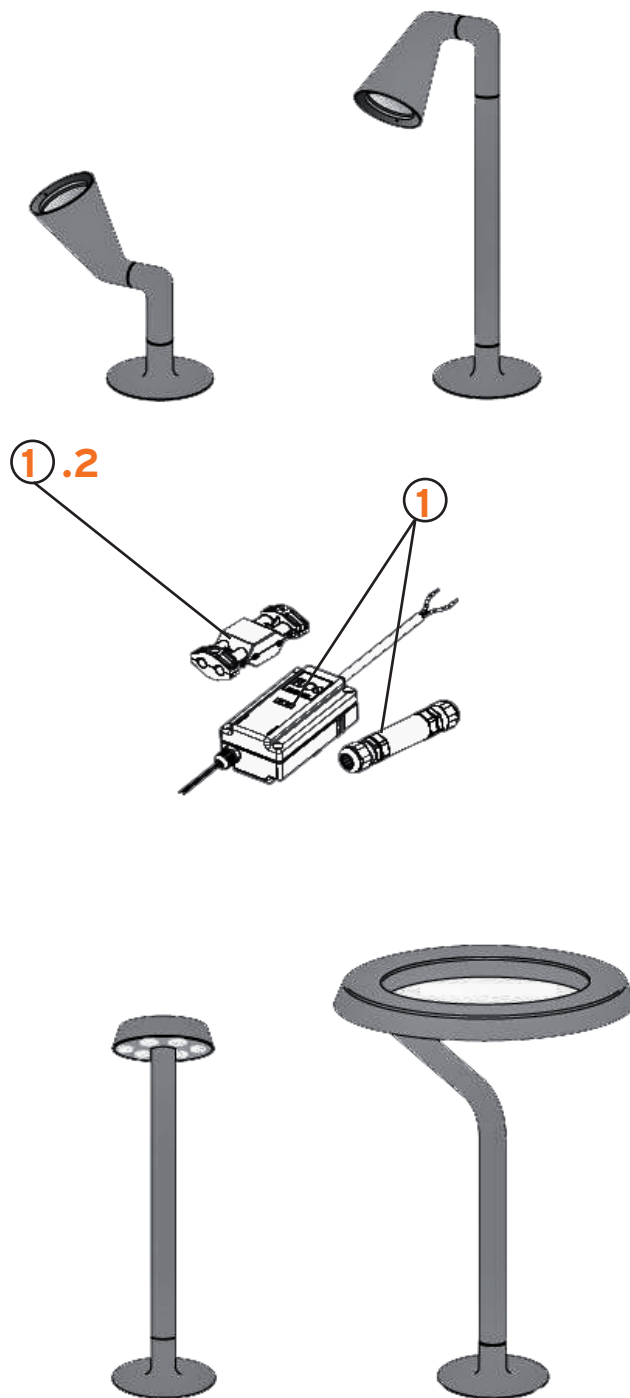

BELVEDERE (SPOT SINGLE -CLOVE - ROUND)

Antonio Citterio with Toan Nguyen

1. Assieme scatola elettrica con driver :: Box with Power supply unit
2. Scatola di connessione IP68 :: Electrical connection box IP68

RF0890100
17906