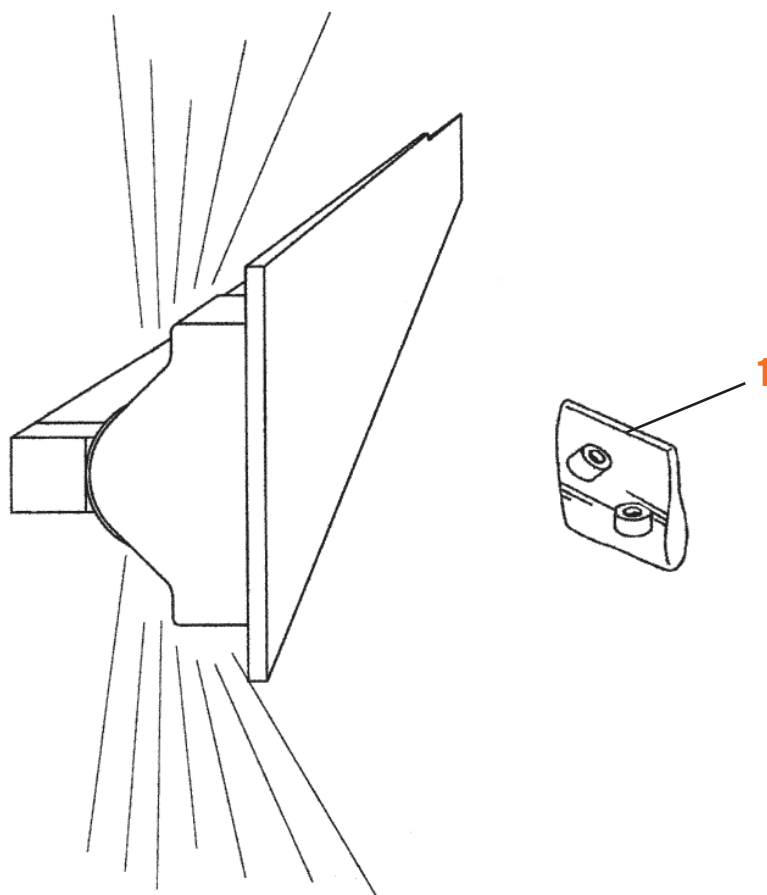

RIGA

Antonio Citterio with Oliver Löw

FLOS

www.flos.com