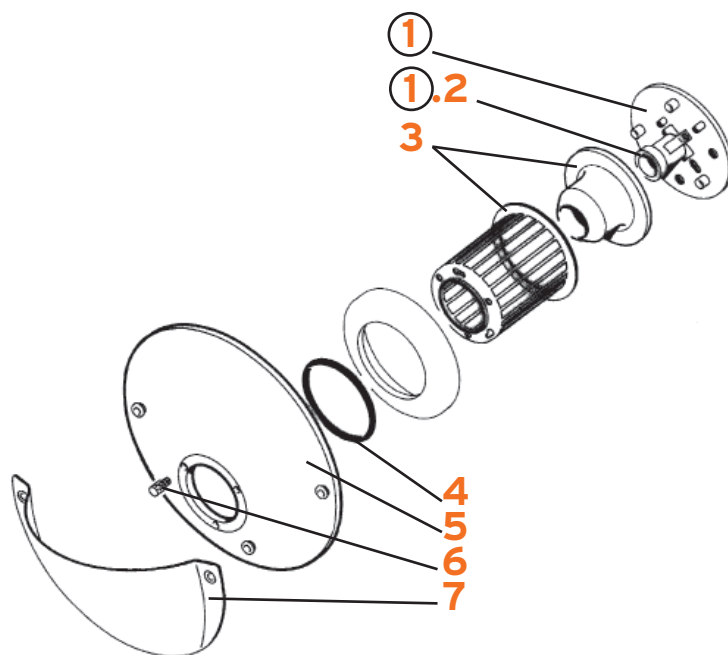

8. Tasto viola :: Purple button

03510

RF2900002

04458

RF2900001

05825

- 1. Attacco a muro E27 completo :: Wall attachment with E27 lampholder
- 2. P. lampada con staffa E27 :: E27 lampholder with fixing bracket
- 3. Assieme copri porta lampada E27 :: E27 Lampholder cover assembly
- 4. Anello OR silicone bianco :: White OR silicon ring
- 5. Riflettore bianco con bottoni :: White reflector with buttons
- 6. Rullino M3 maschio :: M3 screw
- 7. Schermo bianco con bottoni :: White screen with buttons