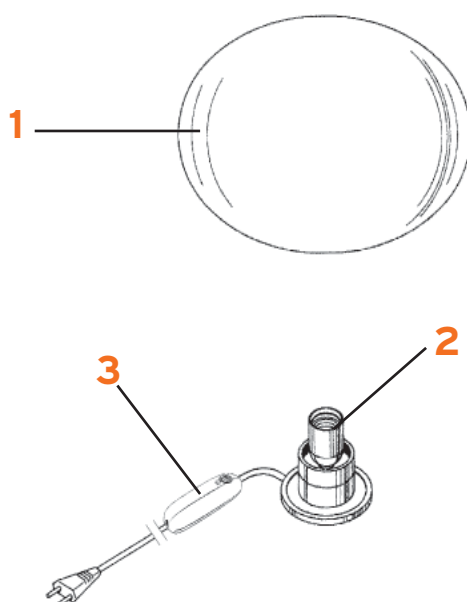

GLO-BALL BASIC 0

Jasper Morrison

1. Assieme diffusore ricambi :: Diffuser assembly spare part

2. Porta lampada E14 :: Lamp holder fitting E14

3. Dimmer 101 RL7200 160W 220/240V nero relco :: Black dimmer 101 RL7200 160W 220/240V

RF3330100

18844

09005