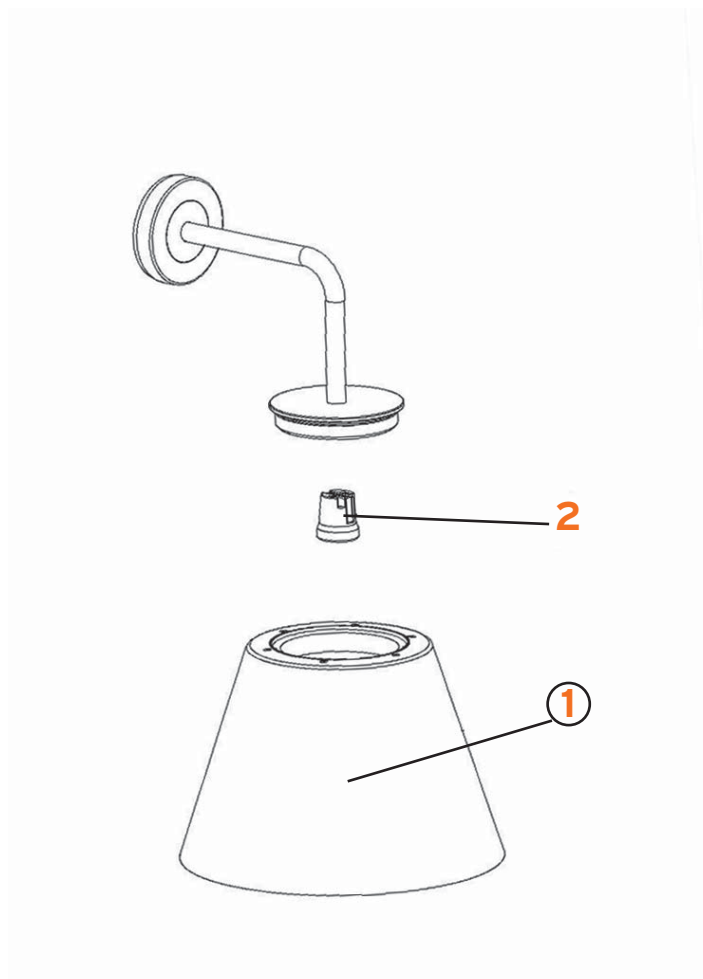

# ROMEO OUTDOOR W1 HL

Philippe Starck

- 1. Outdoor W1/C1 diff. grigio ricambi :: Grey diffuser W1/C1 outdoor - spare
- 1. Outdoor W1/C1 diff. PVC gri/ara ricambi :: PVC grey/orange diffuser W1/C1 outdoor - spare
- 1. Outdoor W1/C1 diff. PVC gri/bco ricambi :: PVC grey/white diffuser W1/C1 outdoor - spare
- 1. Outdoor W1/C1 diff. PVC gri/blu ricambi :: PVC grey/blue diffuser W1/C1 outdoor - spare
- 2. Portalampada E27 620 porcellana :: E27 620 porcelain lampholder