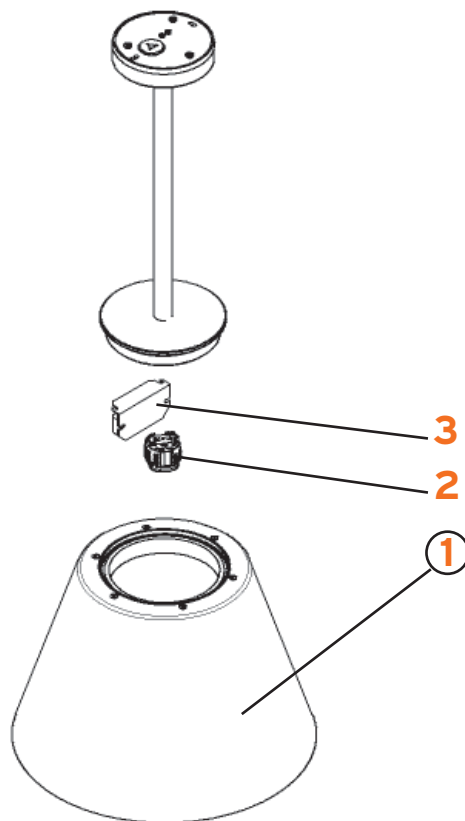

ROMEO OUTDOOR C1 FL

Philippe Starck

www.flos.com

1. Outdoor W1/C1 diff. grigio ricambi :: Grey diffuser W1/C1 outdoor - spare
1. Outdoor W1/C1 diff. PVC gri/ara ricambi :: PVC grey/orange diffuser W1/C1 outdoor - spare
1. Outdoor W1/C1 diff. PVC gri/bco ricambi :: PVC grey/white diffuser W1/C1 outdoor - spare
1. Outdoor W1/C1 diff. PVC gri/blu ricambi :: PVC grey/blue diffuser W1/C1 outdoor - spare
2. Portalampada Gx24q-2 bjb :: Gx24q-2 bjb lampholder
3. Al. El. Pc 1x18 basic :: Pc 1x18 basic ballast

RF6463020

RF6463002

RF6463009

RF6463014

14296

11615