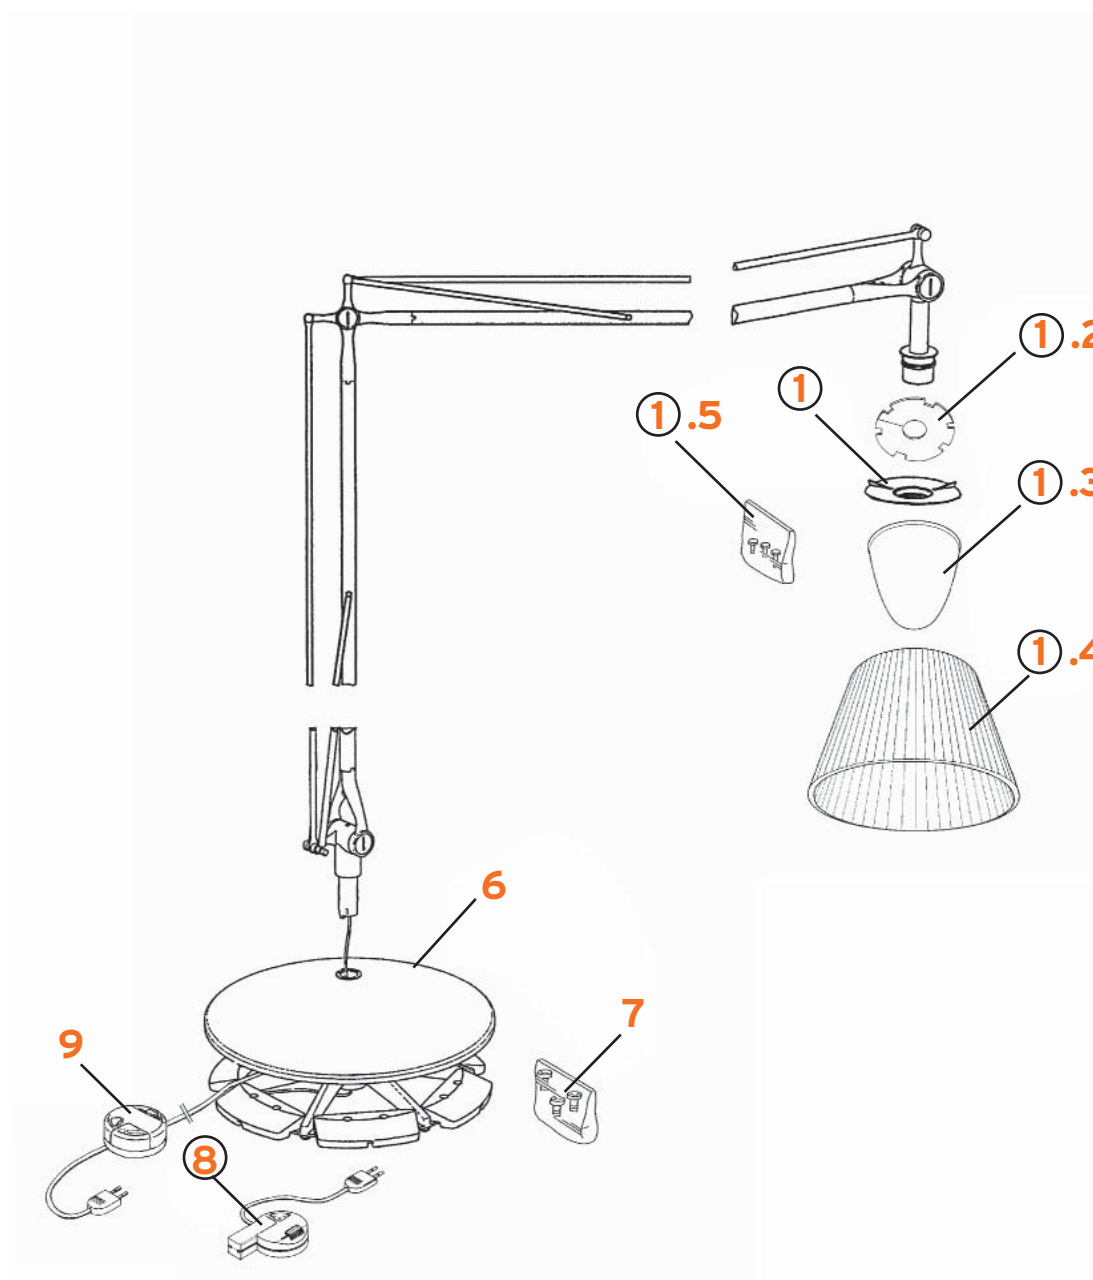

SUPERARCHIMOOD

Philippe Starck

FLOS

www.flos.com

1. Ass. diffusore imballato :: Packaged diffuser assembly
2. Schermo antipolvere :: Anti-dust screen
3. Assieme diffusore acidato :: Acid-etched diffuser assembly
4. Corona avorio :: Ivory crown
5. Sacc. minuteria diffusore :: Bag with fixing elements for diffuser
6. Copertura grigia ricambi :: Grey cover - spare part
7. Sacc. piedini ricambi :: Bag with small floor support - spare part
8. Ass. Mont. El. T.V. rondò Option MT 2.5 :: T.V. rondò Option MT 2.5 electric wiring ass.
9. Dimmer rondò grigio 500W 220/240V :: 500W 220/240V grey rondò dimmer

RF6372007

10277

10442

10023

RF6372100

RF6372300

RF6372200

14057

10069