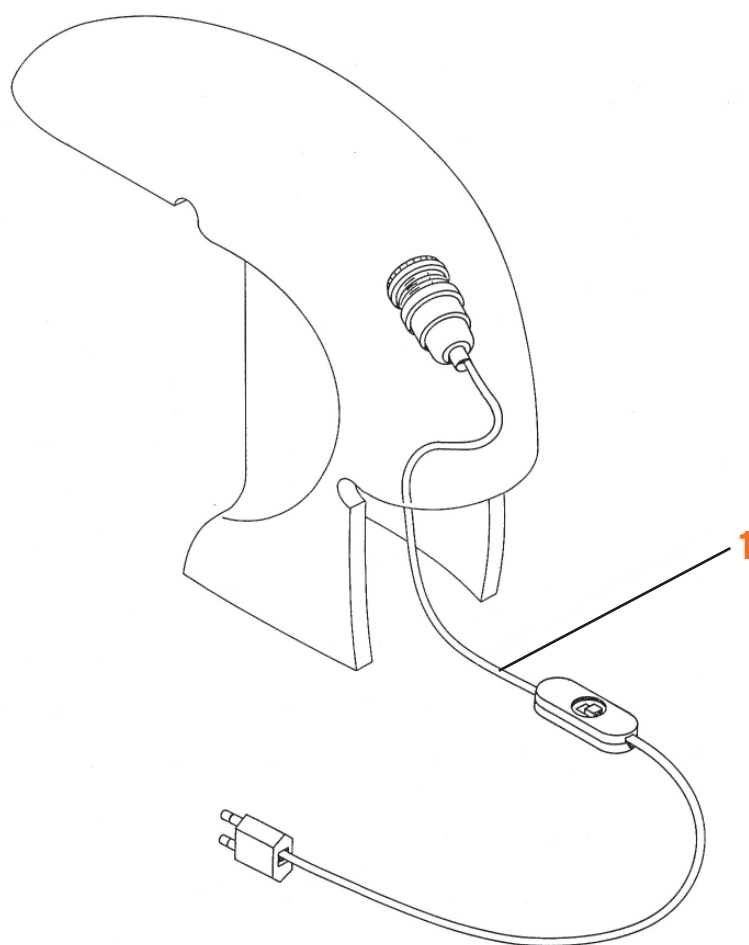

BIAGIO

Tobia Scarpa

FLOS

www.flos.com