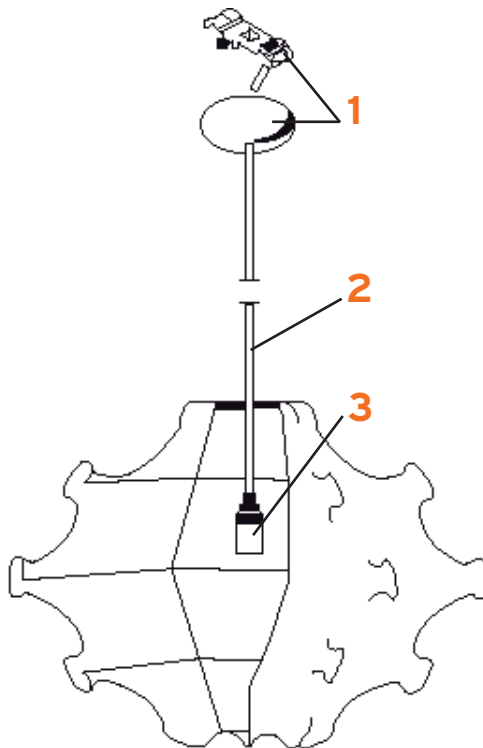

TARAXACUM S1 COCOON

Achille Castiglioni and Pier Giacomo Castiglioni

www.flos.com

1. Ass. rosone completo :: Complete rose assembly

2. Cavo PVC/PVC 3x0.75 bianco al mt. :: PVC/PVC white cable 3x0.75/mt.

3. Assieme montatura elettrica cocoon :: Cocoon electrical set ass.

RA3690209

13840

RF9800200