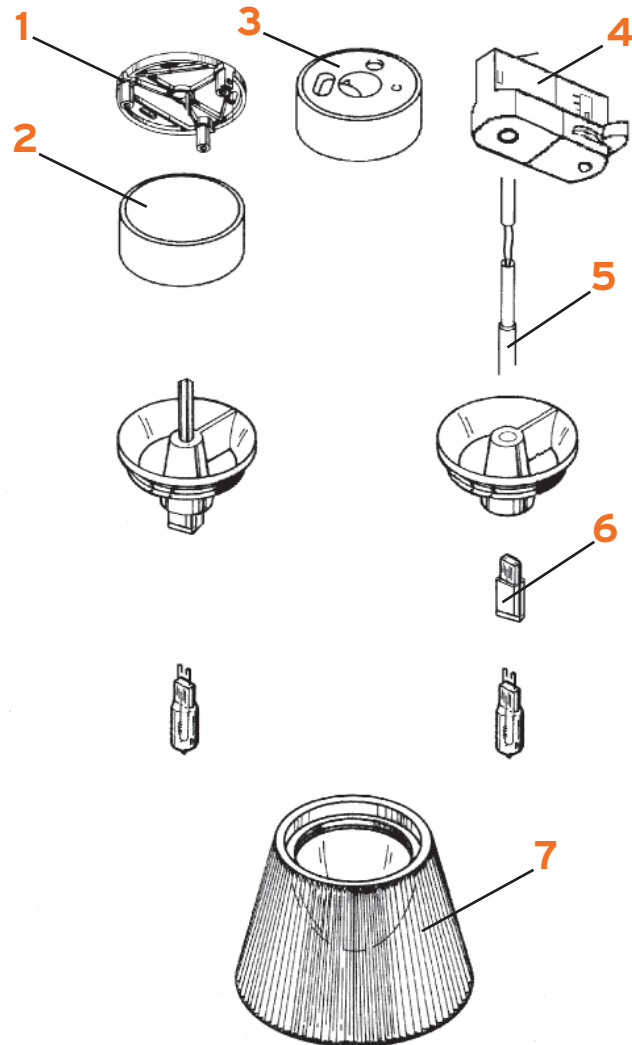

# ROMEO BABE G9 W-C-S-K-SOFT

Philippe Starck

FLOS  
www.flos.com

- |    |   |           |    |  |           |
|----|---|-----------|----|--|-----------|
| 1. | Att. a muro base S/K/Soft :: S/K/Soft base wall mount | 15657     | 5. | Cavo Sil/Fep 2x0,75 al mt. :: Sil/Fep 2x0,75 cable by the mt     | 13585     |
| 1. | Att. a muro base C :: C base wall mount               | 16113     | 6. | Portalampada G9 ceramico :: Ceramics G9 lampholder               | 14050     |
| 1. | Att. a muro base W :: W base wall mount               | 16369     | 7. | Assieme diffusore vetro :: Glass diffuser assembly               | RF6120100 |
| 2. | Rosone S/K/Soft :: S/K/Soft rose                      | 16160     | 7. | Ass. diffusore Soft colore nuovo :: Soft new color diffuser ass. | RF6120407 |
| 2. | Rosone C :: C rose                                    | 16800     | 7. | Assieme diffusore K trasparente :: Transparent K diffuser ass.   | RF6120300 |
| 2. | Rosone W :: W rose                                    | 12715     | 7. | Assieme diffusore K blu :: Blue K diffuser assembly              | RF6120314 |
| 3. | Ass. rosone (per decentramento) :: Rose assembly      | RF3350300 | 7. | Assieme diffusore K giallo :: Yellow K diffuser assembly         | RF6120319 |
| 4. | Multi adattatore nero :: Black multi adapt.           | 13157     | 7. | Assieme diffusore K rosso :: Red K diffuser assembly             | RF6120335 |