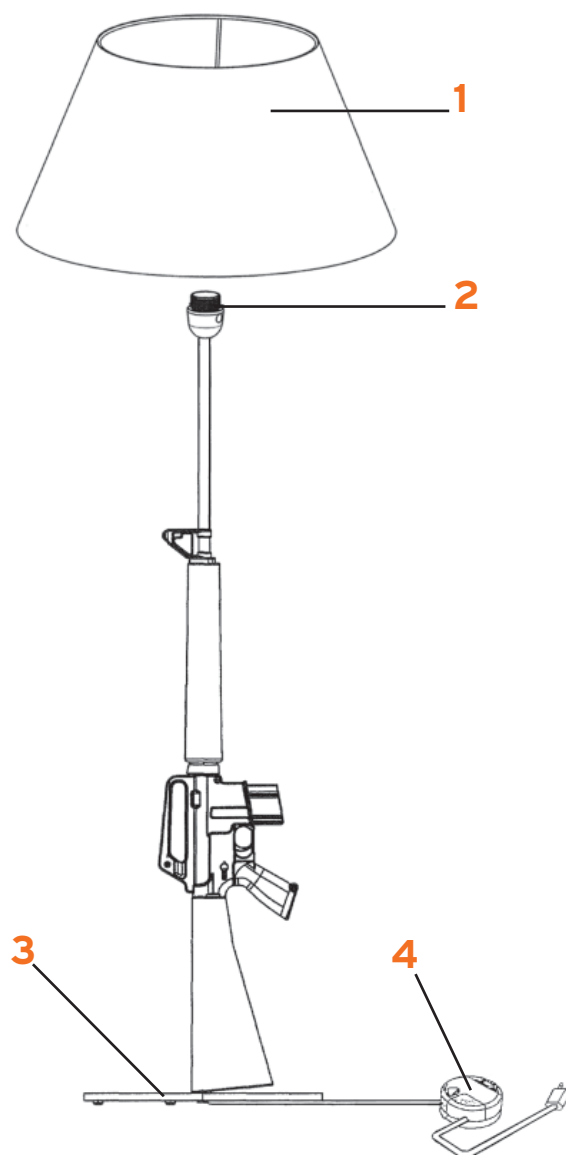

LOUNGE GUN

Philippe Starck

FLOS

www.flos.com

1. Assieme diffusore nero ricambi :: Black diffuser spare part

1. Assieme diffusore white ricambi :: White diffuser spare part

2. Portalampada E27 nero :: Black E27 lampholder

3. Base cromo lucido :: Polished chrome base

3. Base oro lux lucido :: Polished gold base

4. Dimmer rondò 500W 220/240V nero :: 500W 220/240V rondò black dimmer

RF2965030

RF2965009

13750

16343

15156

03999