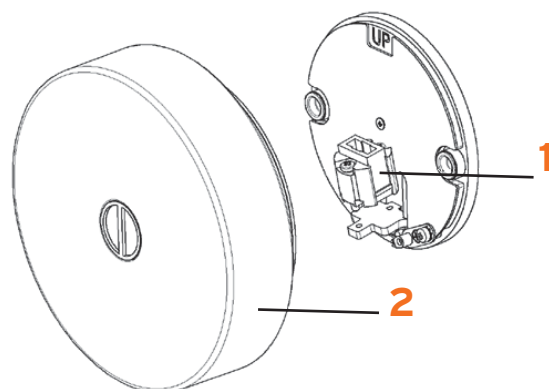

# MINI BUTTON

Piero Lissoni

FLOS

www.flos.com

- 1. Portalampada G9 5600 :: G9 5600 lampholder
- 2. Ass. diff. polic. opal/blu :: Opal/blue polyc. diffuser assembly
- 2. Ass. diff. polic. opal/giallo :: Opal/yellow polyc. diffuser ass.
- 2. Ass. diff. polic. opal/opale :: Opal/opal polyc. diffuser ass.
- 2. Assieme diffusore vetro :: Glass diffuser assembly