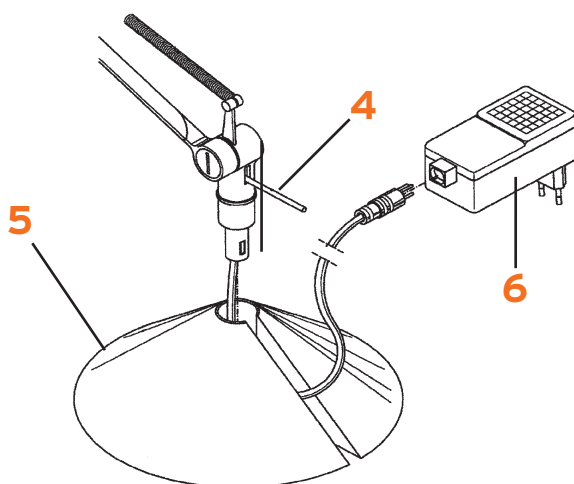

ARCHIMOON

Philippe Starck

FLOS

www.flos.com

1. Assieme diffusore soft T.N. :: Soft diffuser set new version
1. Assieme diffusore K trasparente :: K transparent diffuser set
1. Assieme diffusore K blu :: K blue diffuser set
1. Assieme diffusore K giallo :: K yellow diffuser set
1. Assieme diffusore K rosso :: K red diffuser set
2. Assieme testa tech trasparente :: Tech transparent head
3. Astina Tech grigio colore nuovo :: Tech grey new color rod
4. Levetta interruttore :: Switch lever
5. Base imballata tipo nuovo :: New packed base
6. Trasformatore EL.600N 230V :: Transformer EL600N 230V

RF6120407

RF6120300

RF6120314

RF6120319

RF6120335

12745

12738

05347

RF0380020

15600