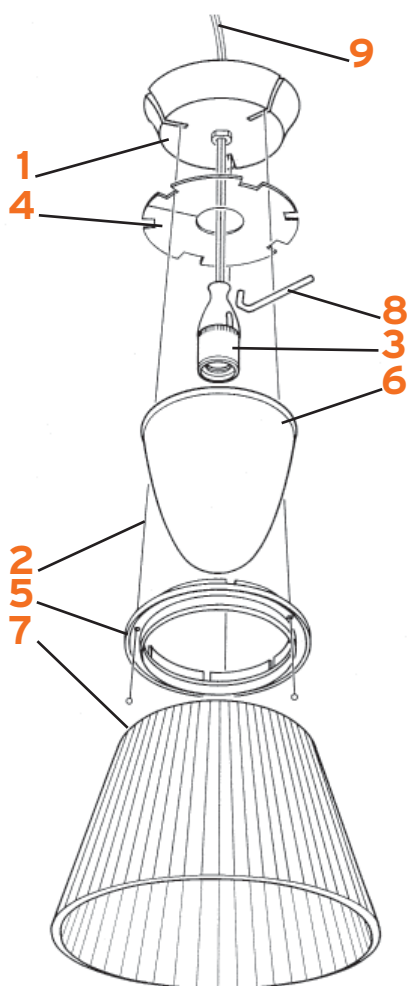

ROMEO SOFT S1

Philippe Starck

FLOS

www.flos.com

1. Assieme attacco a muro :: Ceiling mount assembly	81836
2. Cavo acciaio conf. 3 pezzi :: Steel cable pack (3 cables)	RF06548
3. Assieme portalampada :: Lampholder assembly	85863
4. Schermo antipolvere :: Anti-dust screen	05974
5. Anello di sostegno :: Support ring	05369
6. Diffusore acidato :: Acid-etched diffuser	03172
7. Corona avorio :: Ivory crown	05286
8. Supporto portalampada :: Lampholder support	02784
9. C. elett. FEP/PVC 2x0,75 al mt. :: FEP/PVC 2x0,75 elec. cable per meter	04060