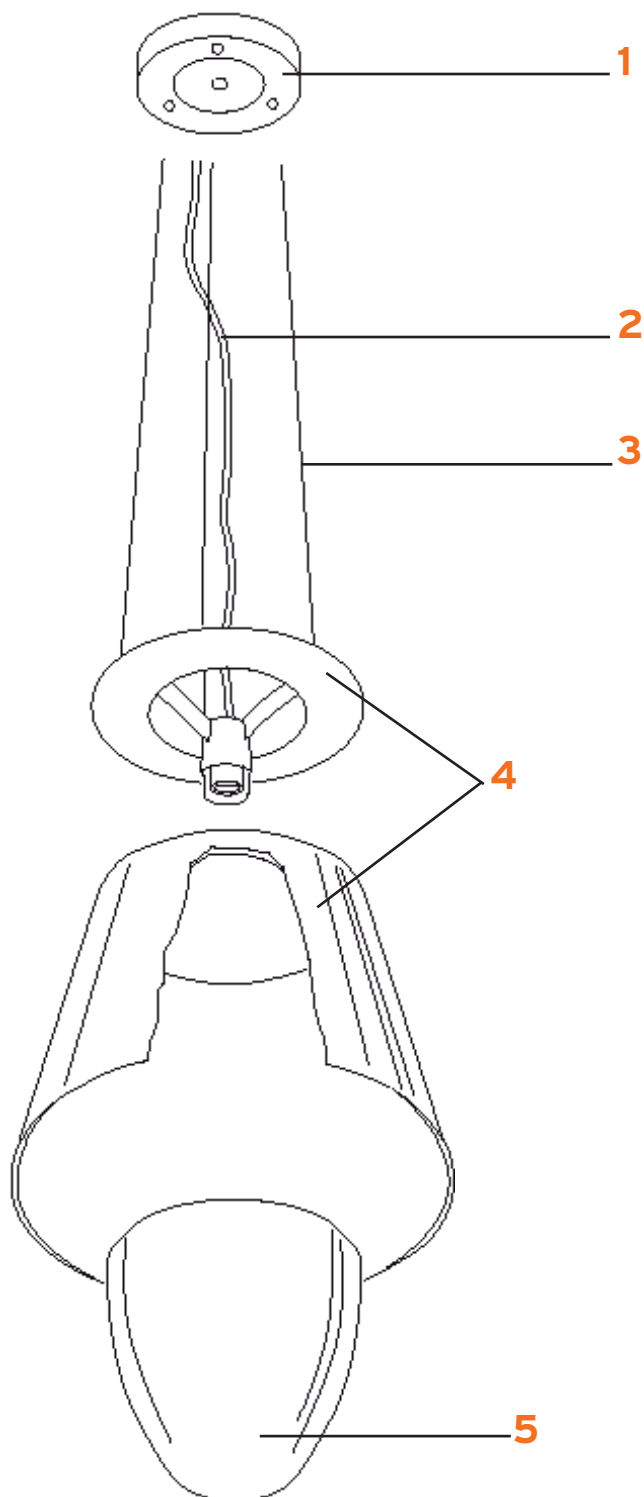

# K TRIBE S3

Philippe Starck

1. Assieme rosone S2/S3 ricambi :: S2/S3 rose assembly - spare parts

2. Cavo Sil/Fep 2x0.75 trasp. al mt :: Sil/Fep transp. cable 2x0.75/mt.

3. Cavo acciaio conf. 3 pezzi mt.4 :: Steel cable packed 3 pieces 4 mt.