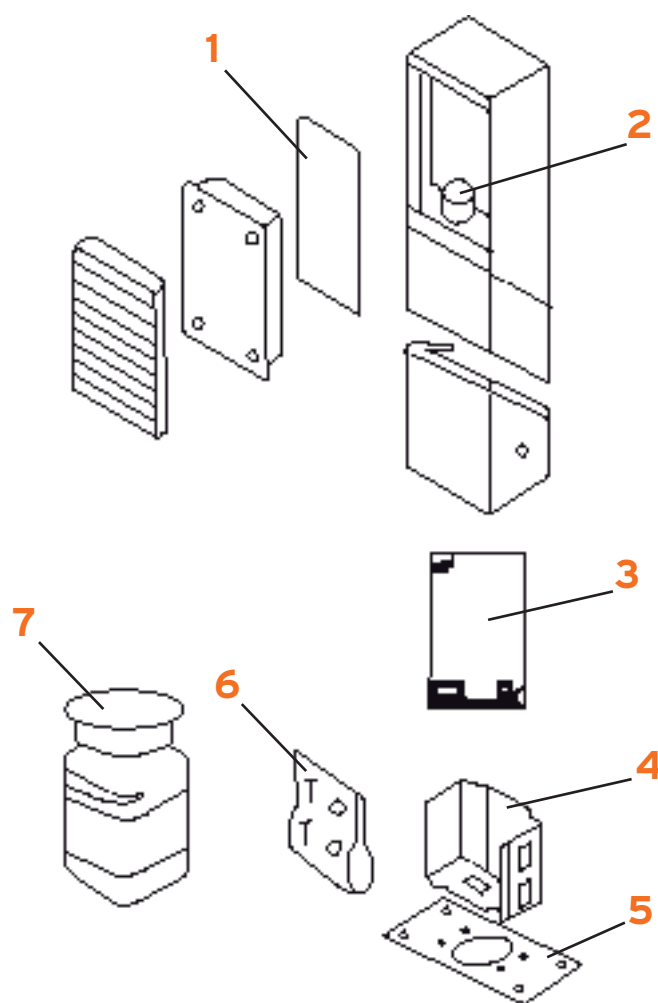

45 ADJ HL

Tim Derhaag

1. Guarnizione di tenuta diff./rifl. 45 :: Gasket for diffuser/reflector 45
2. Portalampada G8.5 A80 Cm 130 :: G8.5 A80 Cm 130 lampholder
3. Al. el. 20-60W 230/240V x HL1 :: 20-60W 230/240V for HL1 electronic supply
3. Al. el. 105W 230/240V x HL2-3 :: 105W 230/240V for HL2-3 electronic supply
4. Attacco parete 45 :: 45 Wall attachment
5. Piastra di stabilità att. terra 45 :: Stability plate earth attachment 45
6. Sacc. minuteria att.par./piastra stabilità 45 :: wall/stability plate attac. nuts and bolts bag 45
7. 45 Kit manutenzione finitura teak :: 45 Teak finish Maintenance Kit

13125

14758

14866

12773

13097

13580

RF0045002

RF0059000