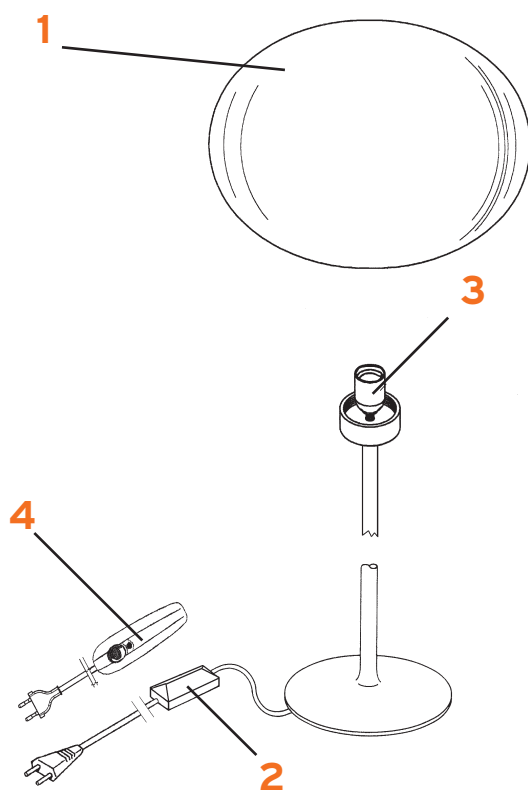

GLO-BALL T1

Jasper Morrison

1. Diffusore 1 bianco/grigio :: White/grey diffuser 1

2. Dimmer bridge RL 1724 220/240V nero :: Dimmer bridge RL 1724 220/240V black

2. Dimmer bridge RL 1732 220/240V bianco :: Dimmer bridge RL 1732 220/240V white

3. Assieme porta lampada :: Lampholder assembly

4. Dimmer RT S1 RL 1618 230V nero T.N. :: Dimmer RT S1 RL 1618 T.N. 230V black

RF3050061

04310

13468

RF2500200

04291