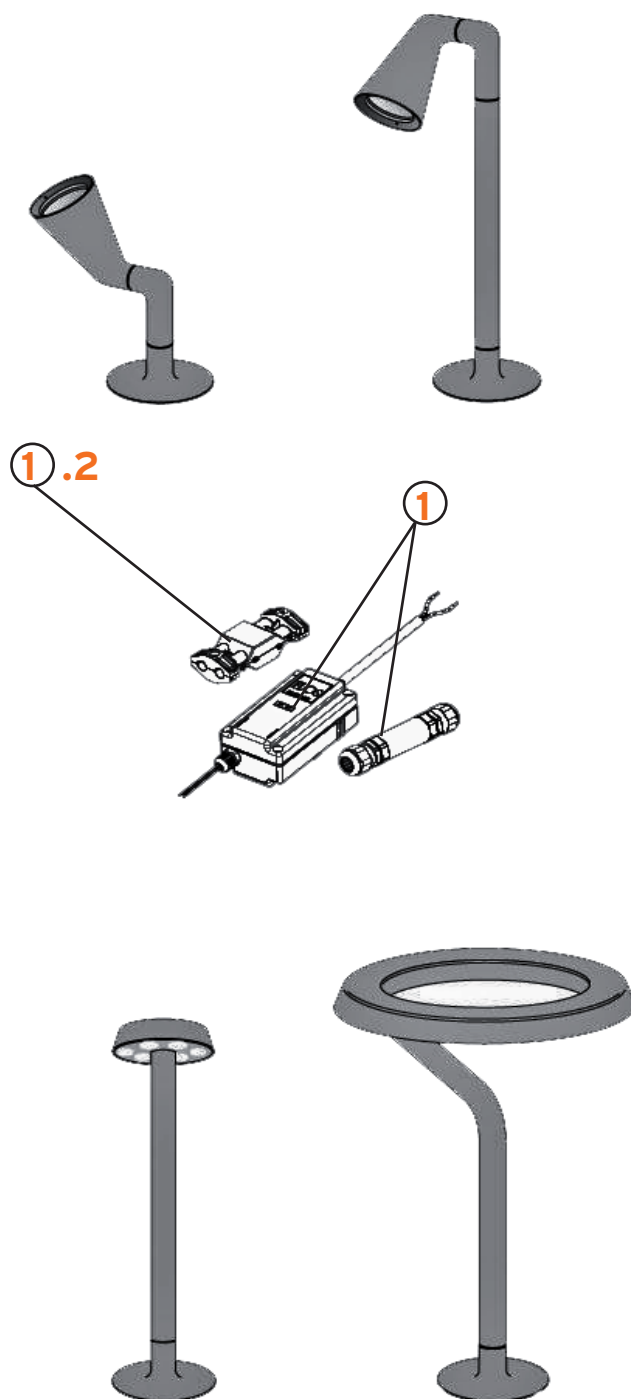

ARIETTE

Tobia Scarpa

FLOS

www.flos.com

- | | |
|--|-----------|
| 1. Assieme teli Ariette 1 :: Ariette 1 front/rear cloths | 06110 |
| 1. Assieme teli Ariette 2 :: Ariette 2 front/rear cloths | 06111 |
| 1. Assieme teli Ariette 3 :: Ariette 3 front/rear cloths | 06112 |
| 1. Telo tyvek altezza 1,40 al mt. (min. 5 mt) :: Tyvek sheet H 1,40/mt (min. 5 mt) | 04817 |
| 2. Forcella con puntale :: Fork with push rod | RF0400100 |
| 3. Supporto portalamпада ass. HAR :: HAR lampholder support | 04635 |
| 4. Supporto asta nylon/6 :: Stem nylon support/6 | 05737 |
| 5. Asta con tubetto Ariette 1 :: Ariette 1 stem/rubber sleeve | 06088 |
| 5. Asta D.6 mm 6x670 Ariette 2 :: Ariette 2 sleeve D.6 mm 6x670 | 05757 |
| 5. Asta D.7 mm 7x900 Ariette 3 :: Ariette 3 sleeve D.7 mm 7x900 | 05743 |
| 6. Attacco a muro nylon :: Nylon wall attachment | 05740 |

BELVEDERE (SPOT SINGLE -CLOVE - ROUND)

Antonio Citterio with Toan Nguyen

1. Assieme scatola elettrica con driver :: Box with Power supply unit
2. Scatola di connessione IP68 :: Electrical connection box IP68