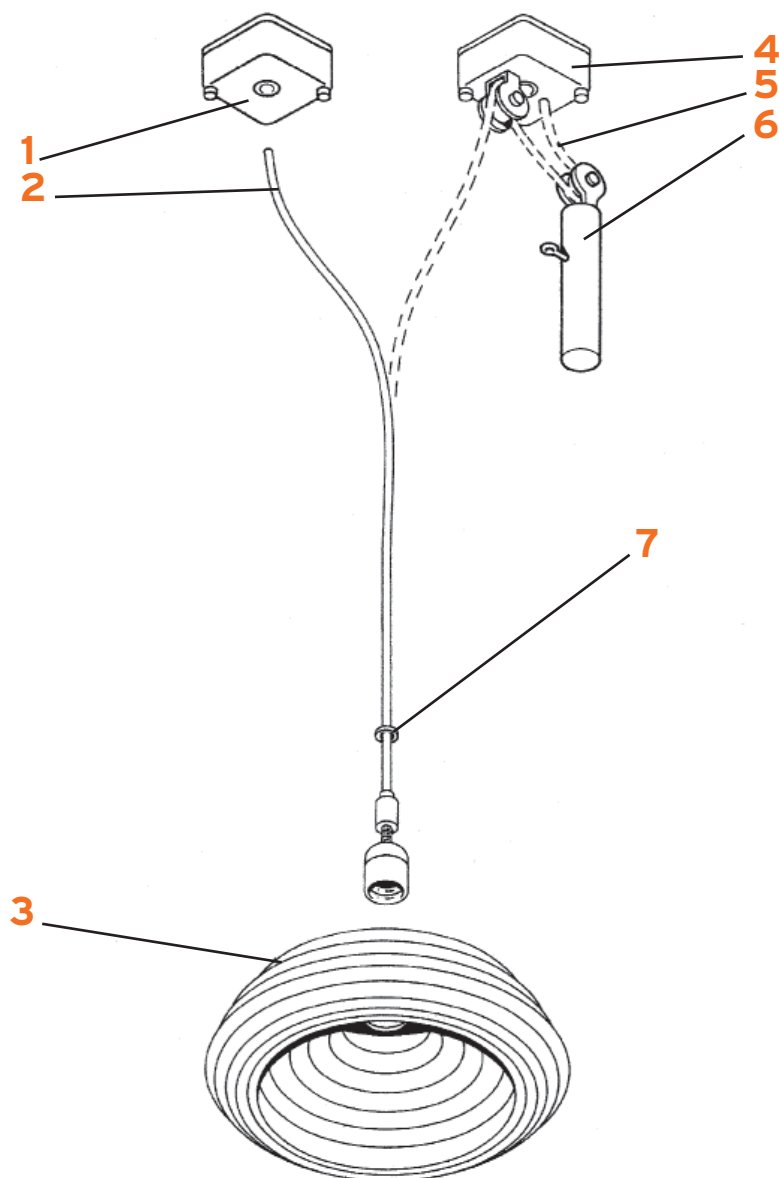

80966

84656

12478

SPLÜGEN BRÄU

Achille Castiglioni and Pier Giacomo Castiglioni

- 1. Rosone completo :: Complete ceiling rose
- 2. Montatura elettrica metri 2.5 :: Electric wiring 2.5 mt.
- 3. Riflettore zaponato :: Zapon-varnished reflector
- 4. Rosone completo per contrappeso :: Complete rose for counterweight
- 5. Mont. el. mt. 4 per contrap. :: Electric wiring 4 mt. for counterweight
- 6. Assieme contrappeso montato :: Counterweight assembly
- 7. Raccordo :: Ring connector