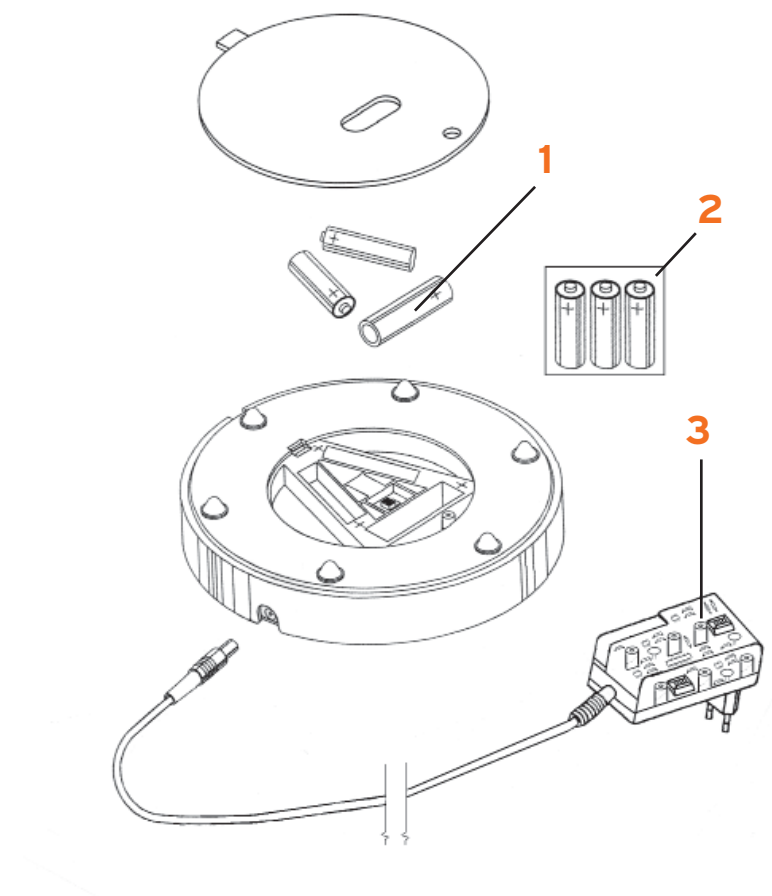

GOOD NIGHT

Leon Boym

www.flos.com

1. Batteria NI-MH 2000MAH :: NI-MH 2000MAH battery

12035

2. Confezione batterie ricambi :: Spare battery pack

RF2910100

3. Al. switching 100/240V 4.5V 220mA :: Switching trans. 100/240V 4.5V 220mA

12037