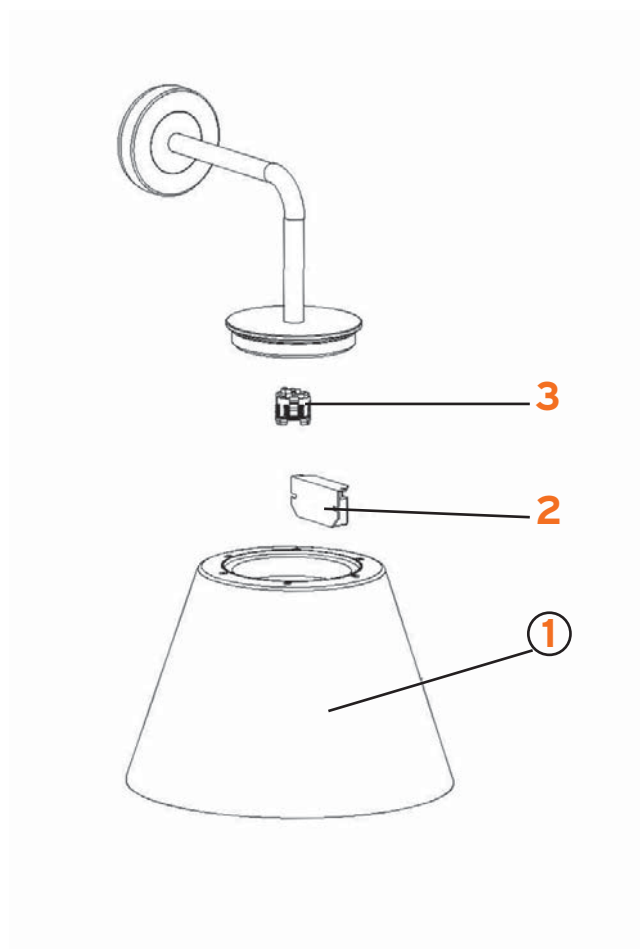

ROMEO OUTDOOR W1 FL

Philippe Starck

www.flos.com

1. Outdoor W1/C1 diff. grigio ricambi :: Grey diffuser W1/C1 outdoor - spare
1. Outdoor W1/C1 diff. PVC gri/ara ricambi :: PVC grey/orange diffuser W1/C1 outdoor - spare
1. Outdoor W1/C1 diff. PVC gri/bco ricambi :: PVC grey/white diffuser W1/C1 outdoor - spare
1. Outdoor W1/C1 diff. PVC gri/blu ricambi :: PVC grey/blue diffuser W1/C1 outdoor - spare
2. Al. El. Pc 1x18 basic :: Pc 1x18 basic ballast
3. Portalampada Gx24q-2 bjb :: Gx24q-2 bjb lampholder

RF6463020

RF6463002

RF6463009

RF6463014

11615

14296