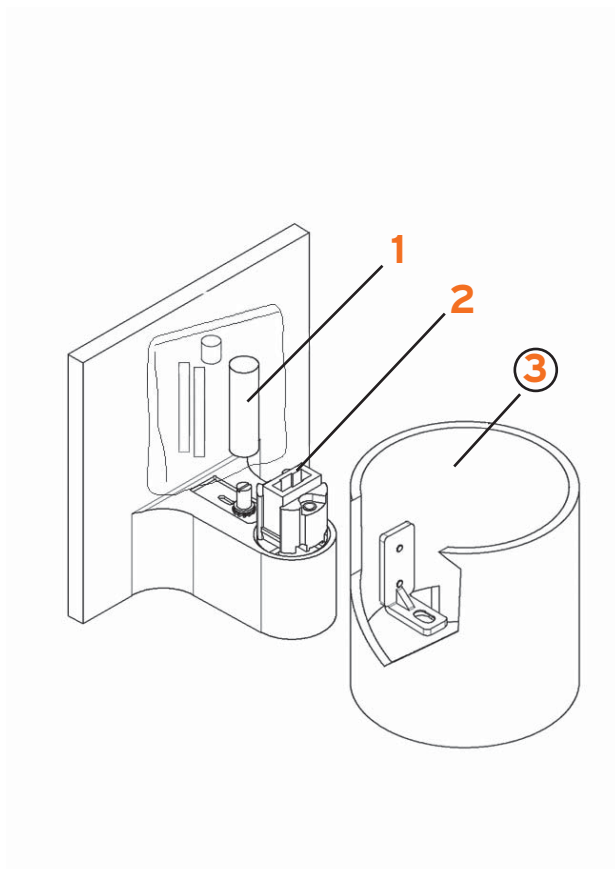

1. Sacch. accessori fissaggio :: Fixing accessories bag
2. P.lampada G9 KANG RONG K540L :: G9 KANG RONG K540L l.holder
3. Ass. diffusore ambra tilee :: Amber tilee diffuser ass.
3. Ass. diffusore bianco tilee :: White tilee diffuser ass.

RF7460100

15207

RF7460270

RF7460209