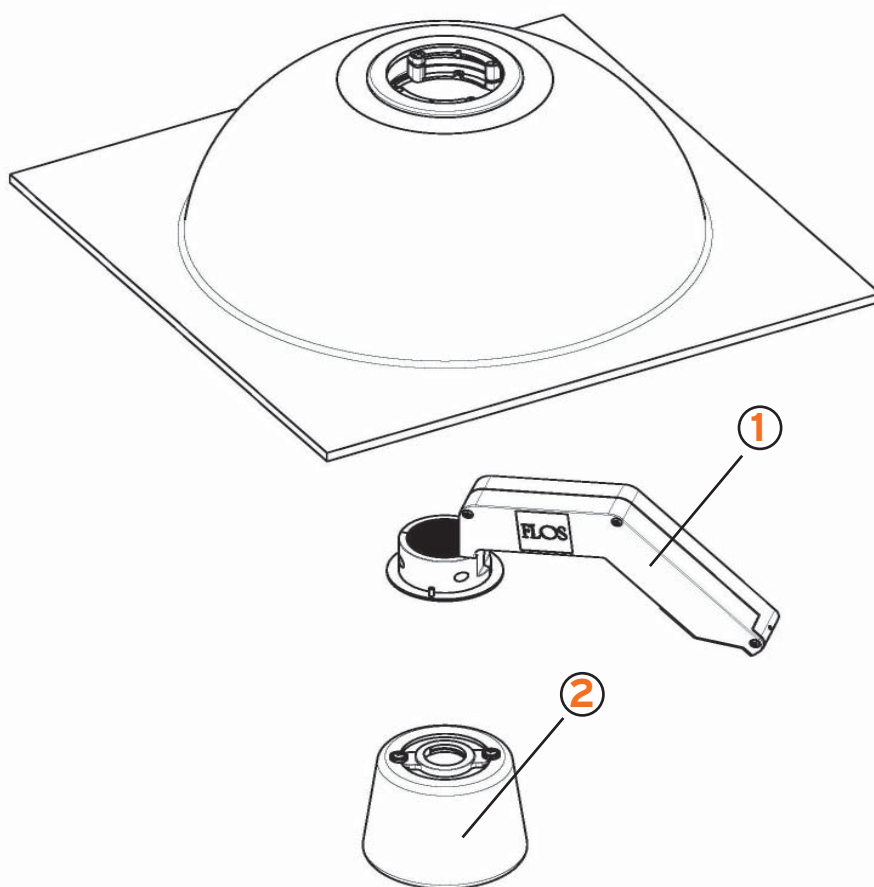

RF6420247

2. Ass. diffusore vetro :: Glass diffuser assembly

RF6420100

SKYGARDEN RCS

Marcel Wanders

FLOS

www.flos.com

1. QT-12 ass.mont.elet.ricambi :: QT-12 electrical assembly