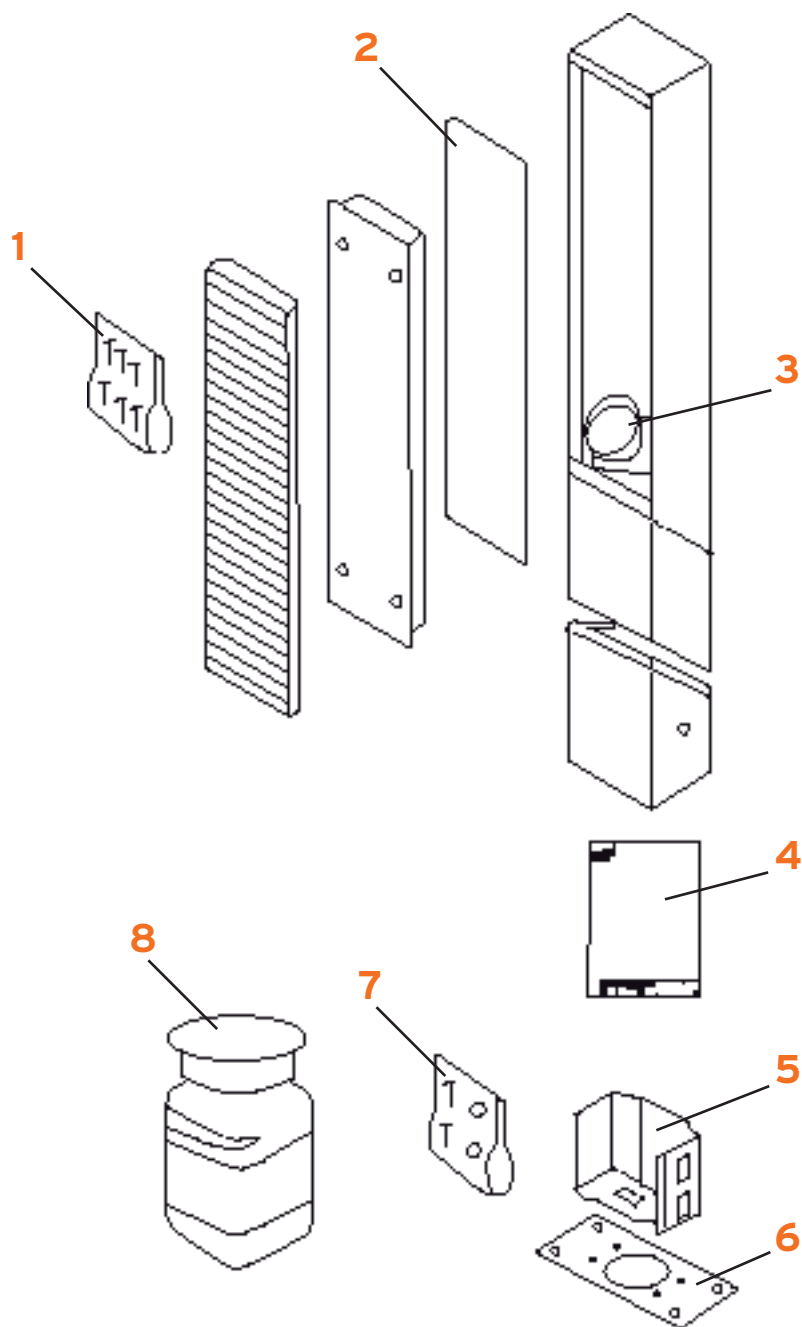

45 ADJ FL

Tim Derhaag

FLOS

www.flos.com

1. Sacchetto minuteria griglia 45 :: Nuts and bolts for 45 grid	RF0045001
2. Guarnizione di tenuta diff./rifl. 45 FL :: Gasket for diffuser/reflector 45 FL	13088
3. Portalampada 2G11 36051 :: 2G11 36051 lampholder	03721
4. 45 ADJ FL 2-3-P ass. scatola alim. T.N. ricambi :: 45 ADJ FL 2-3-P N.T. Set power pack box Spare parts	RF0044300
4. 45 ADJ FL 1 ass. scatola alim. ricambi :: 45 ADJ FL 1 set power pack box Spare Parts	RF0044200
5. Attacco parete 45 :: 45 Wall attachment	13097
6. Piastra di stabilità att. terra 45 :: Stability plate earth attachment 45	13580
7. Sacc. minuteria att.par./piastra stabilità 45 :: 45 wall/stability plate attach. nuts and bolts bag	RF0045002
8. 45 Kit manutenzione finitura teak :: 45 Teak finish Maintenance Kit	RF0059000