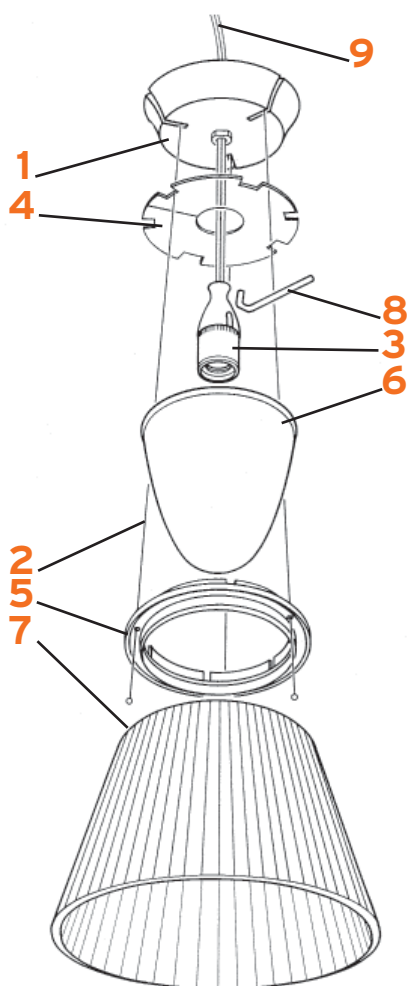

ROMEO SOFT S1

Philippe Starck

FLOS

www.flos.com

1. Assieme attacco a muro :: Ceiling mount assembly	81836
2. Cavo acciaio conf. 3 pezzi :: Steel cable pack (3 cables)	06548
3. Assieme portalampada :: Lampholder assembly	85863
4. Schermo antipolvere :: Anti-dust screen	05974
5. Anello di sostegno :: Support ring	05369
6. Diffusore acidato :: Acid-etched diffuser	03172
7. Corona avorio :: Ivory crown	05286
8. Supporto portalampada :: Lampholder support	02784
9. C. elett. FEP/PVC 2x0,75 al mt. :: FEP/PVC 2x0,75 elec. cable per meter	04060