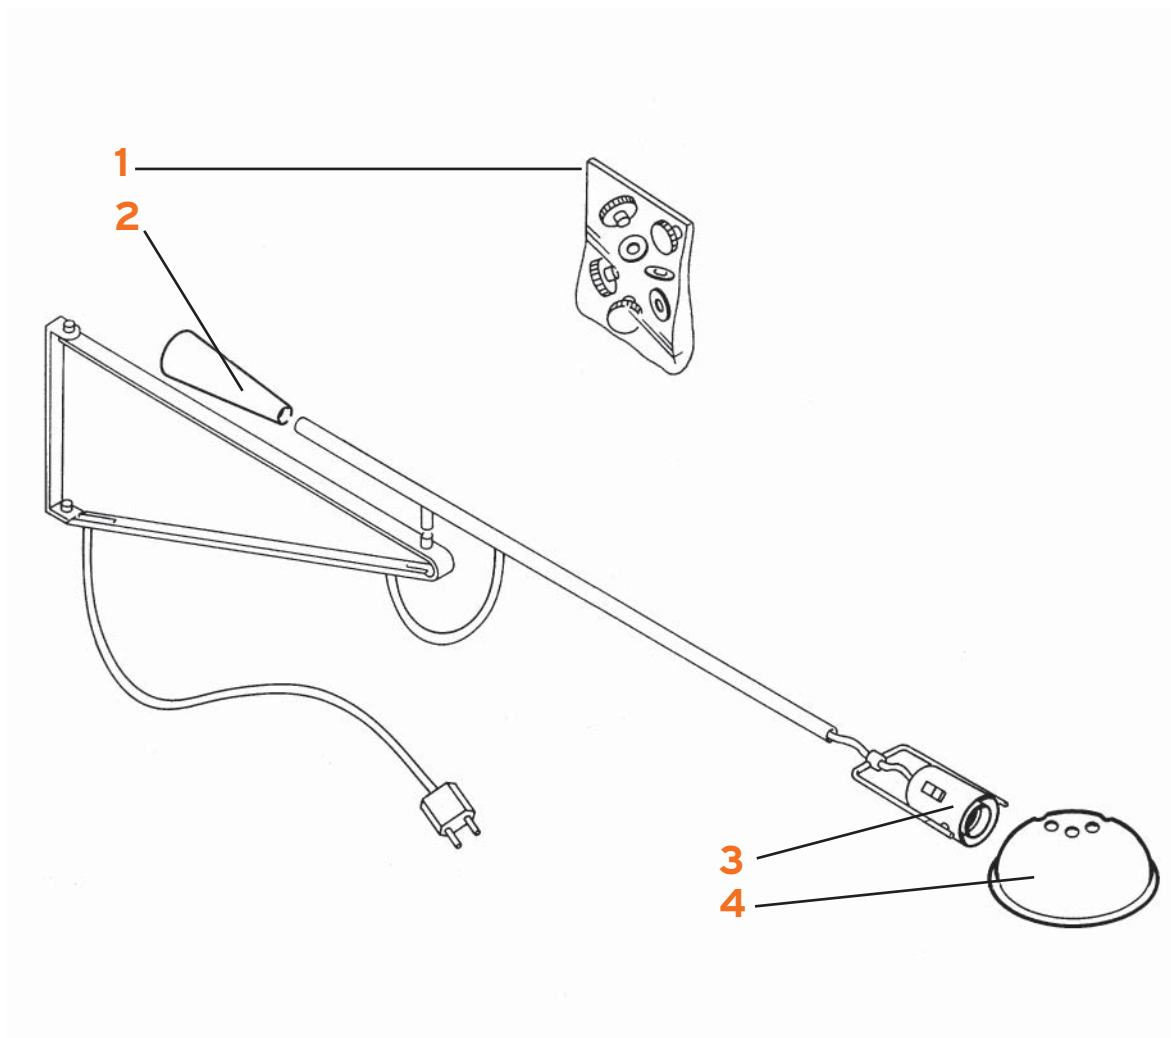

1. Gruppo viti attacco a muro :: Screw set for wall attach.
2. Contrappeso bianco :: White counterweight
2. Contrappeso nero :: Black counterweight
2. Contrappeso grigio :: Grey counterweight
3. Canotto e supporto mont. bianco :: White support and sleeve
3. Canotto e supporto mont. nero :: Black support and sleeve
3. Canotto e supporto mont. grigio :: Grey support and sleeve
4. Riflettore bianco :: White reflector
4. Riflettore nero :: Black reflector
4. Riflettore grigio :: Grey reflector

RA0300200

01855

01856

10638

01395

01396

10644

00784

00785

10643