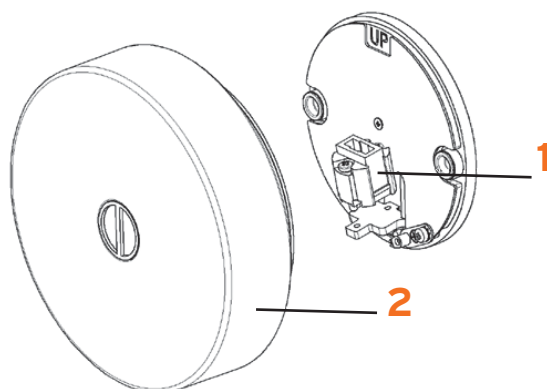

MINI BUTTON

Piero Lissoni

FLOS

www.flos.com

1. Portalampada G9 5600 :: G9 5600 lampholder
2. Ass. diff. polic. opal/blu :: Opal/blue polyc. diffuser assembly
2. Ass. diff. polic. opal/giallo :: Opal/yellow polyc. diffuser ass.
2. Ass. diff. polic. opal/opale :: Opal/opal polyc. diffuser ass.
2. Assieme diffusore vetro :: Glass diffuser assembly

12818

RF1491114

RF1491119

RF1491109

RF1490109