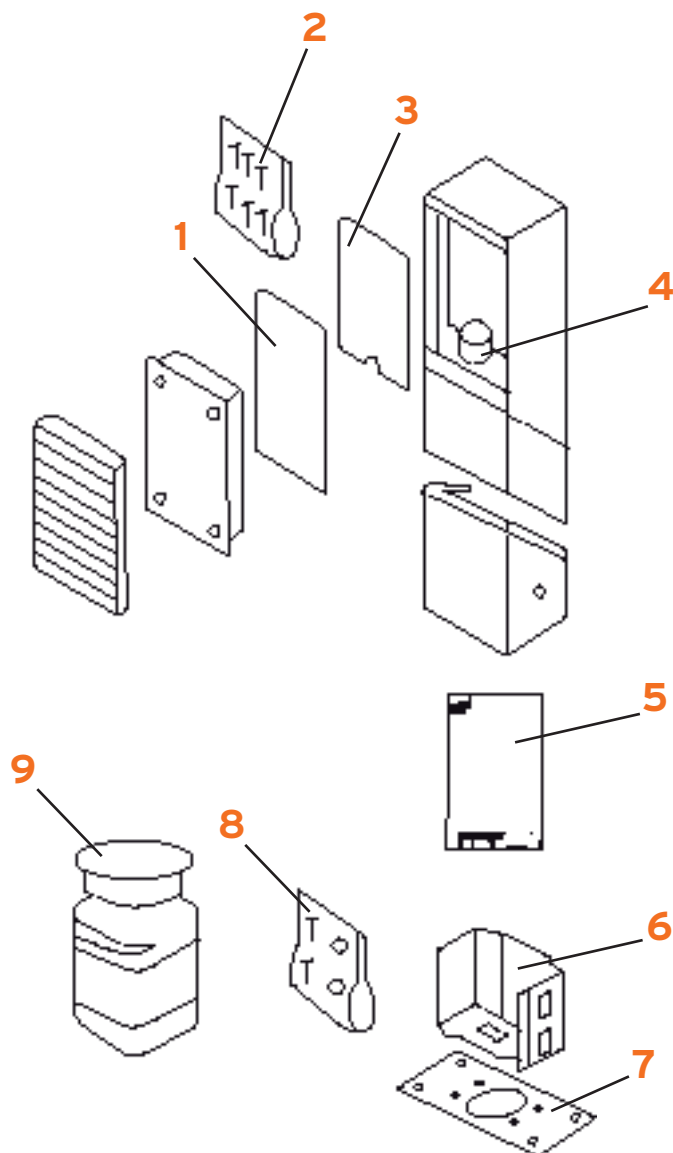

45 HIT

Tim Derhaag

FLOS

www.flos.com

1. Guarnizione di tenuta diff./rifl. 45 HIT :: Gasket for diffuser/reflector 45 HIT	13125
2. Sacchetto minuteria griglia 45 :: Nuts and bolts for 45 grid	RF0045001
3. Schermo protezione vetro ceramico 45 HIT :: Ceramic glass protection screen 45 HIT	13342
4. Ass. portalampada xsost. HIT 1-2 ricambi :: Spare 1-2 HIT lampholder	RF0040200
4. Ass. portalampada xsost. HIT 3 ricambi :: Spare 3 HIT lampholder	RF0040300
5. 45 ADJ HIT 2-3 ass. scatola alim. ricambi :: 45 ADJ HIT 2-3 set power pack box Spare parts	RF0040100
5. 45 ADJ HIT 1 ass. scatola alim. ricambi :: 45 ADJ HIT 1 Set power pack box Spare Parts	RF0040400
6. Attacco parete 45 :: 45 Wall attachment	13097
7. Piastra di stabilità att. terra 45 :: Stability plate earth attachment 45	13580
8. Sacc. minuteria att.par./piastra stabilità 45 :: wall/stability plate attac. nuts and bolts bag 45	RF0045002
9. 45 Kit manutenzione finitura teak :: 45 Teak finish Maintenance Kit	RF0059000