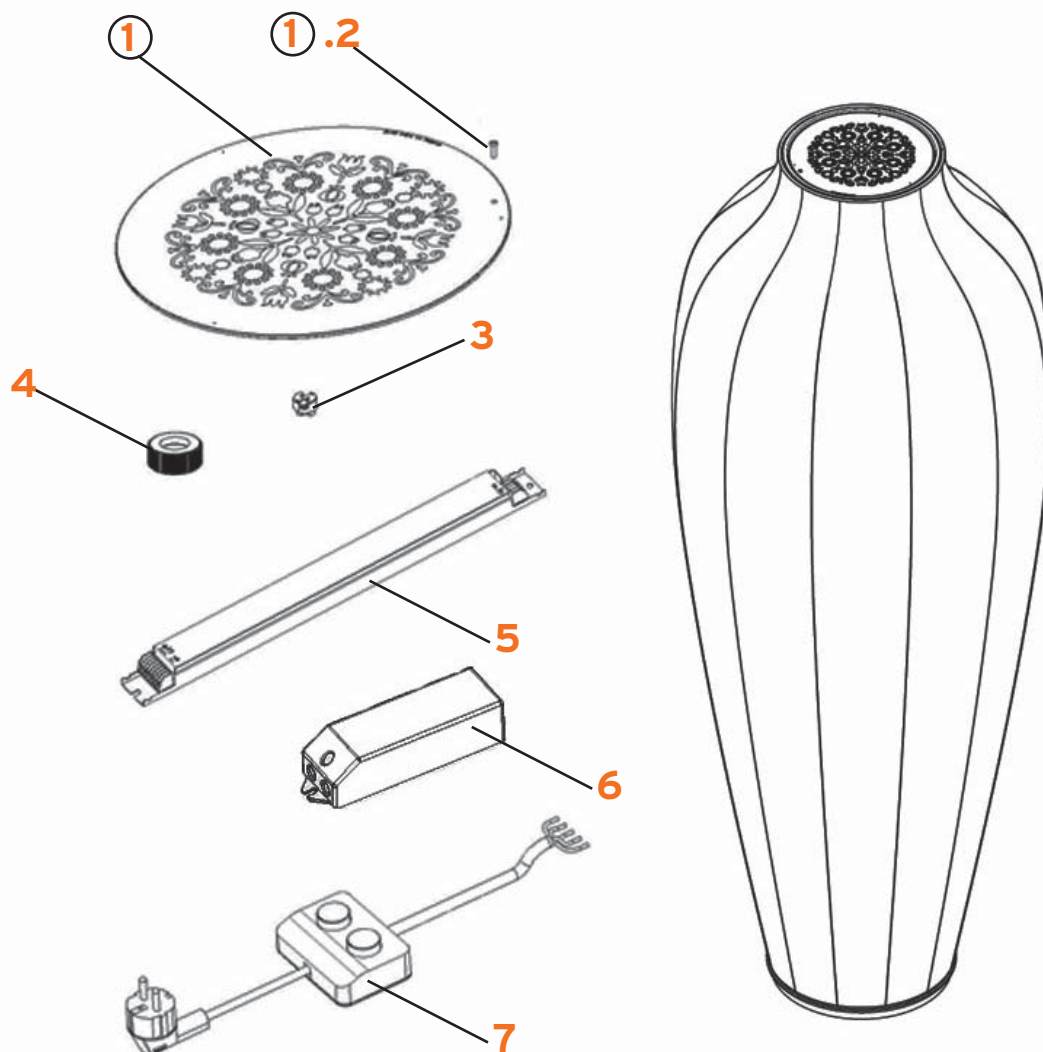

www.flos.com

1. Assieme vetro diffusore :: Glass diffuser assembly
2. Vite TC- M3x10 :: TC type screw M3x10
3. P. lamp GY6,35/GX5,3 mt2 0,75MMQ :: GY 6,35/GX5,3 lamp fitting with 2mt wire 0,75 MMQ
4. Rond. zigrinata fissaggio riflettore Chrysalis :: Nut for locking the Chrysalis reflector
5. Ballast elettronico PCA 1/35/49/80 T5 ECO :: Electronic ballast PCA 1/35/49/80 T5 ECO
6. Alimentatore elettronico 230V/240V 105W :: Electronic transformer 230V/240V 105W
7. Ass. montaggio elettrica Chrysalis :: Electrical cable Chrysalis assembly