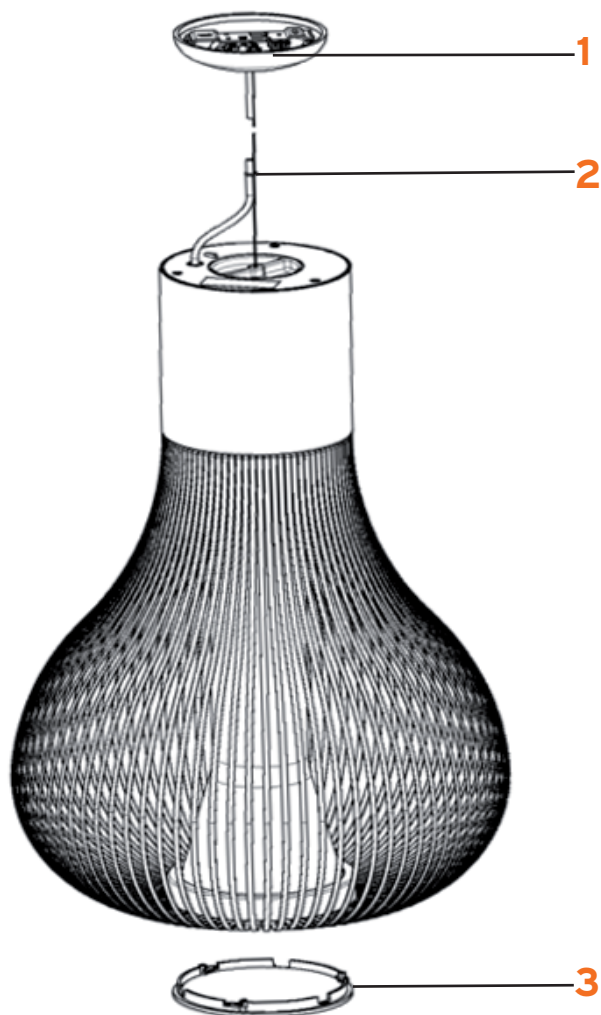

CHASEN

Patricia Urquiola

FLOS

www.flos.com

1. Assieme rosone completo bianco :: White rose assembly
1. Assieme rosone completo nero :: Black rose assembly
2. Cavo acciaio MT.4 19 capi :: Steel cable MT.4 19 winded wires
3. Assieme diffusore inferiore bianco :: White diffuser assembly
3. Assieme diffusore inferiore nero :: Black diffuser assembly

RA3690209

RA3690230

01089

RF1636009

RF1636030