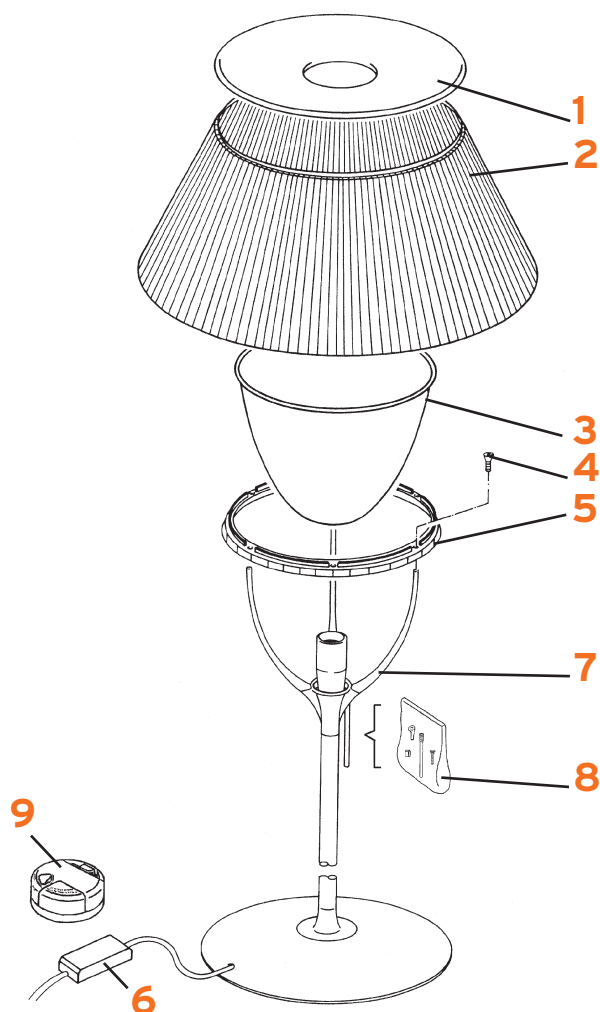

ROMEO MOON F

Philippe Starck

FLOS

www.flos.com

1. Anello copertura Romeo F/T2 :: Romeo F/T2 cover ring
2. Corona Romeo Moon S2 ricambi :: Romeo Moon S2 crown - spare
3. Diffusore acidato :: Acid-etched diffuser
4. Sacch. minut. viti/perno Romeo :: Romeo screw/bolts small parts bag
5. Anello di sostegno S2/T2/F :: S2/T2/F support ring
6. Touch dimmer 230/240V 300W :: 230/240V 300W touch dimmer
7. Braccio di sostegno F/T2 grigio :: F/T2 grey support bracket
8. Sacch. minut. astina di contatto :: Contact rod small parts bag
9. Dimmer Rondò 500W 240V nero :: Black 500W 240V Rondò dimmer