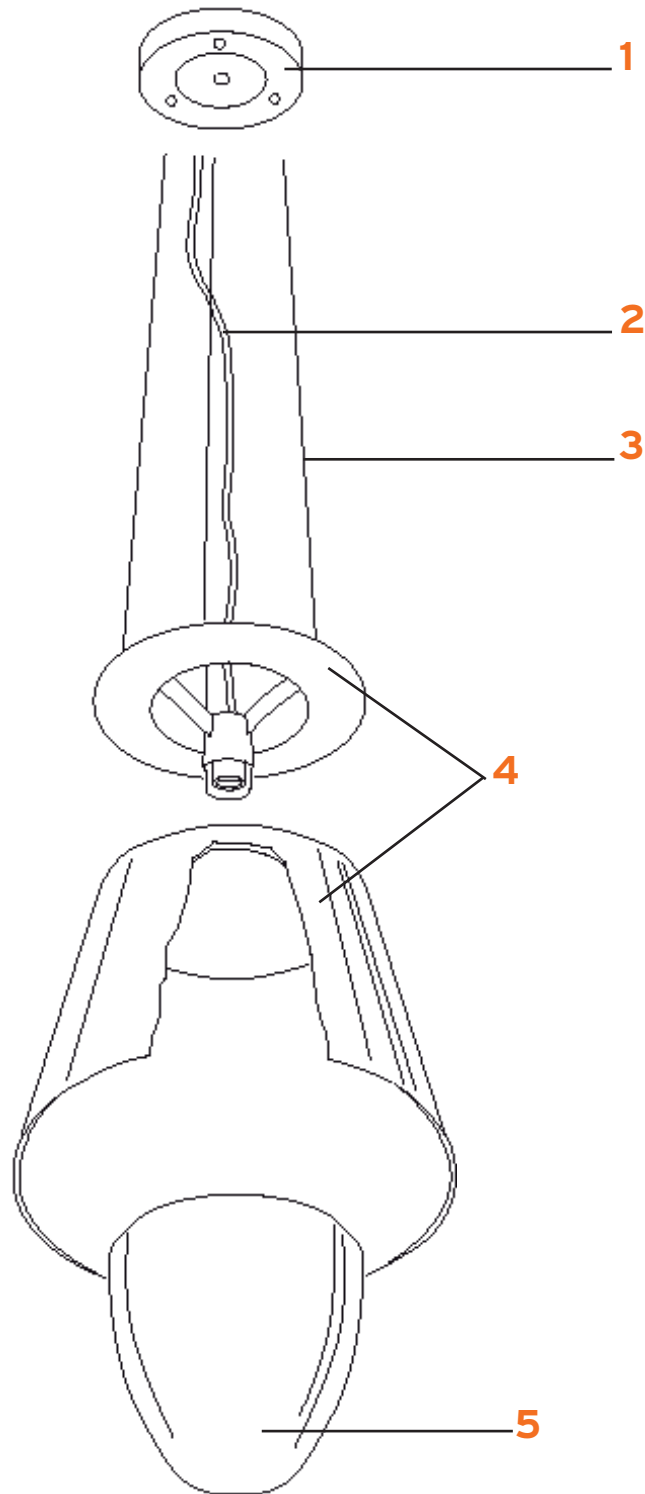

K TRIBE S3

Philippe Starck

1. Assieme rosone S2/S3 ricambi :: S2/S3 rose assembly - spare parts

2. Cavo Sil/Fep 2x0.75 trasp. al mt :: Sil/Fep transp. cable 2x0.75/mt.

3. Cavo acciaio conf. 3 pezzi mt.4 :: Steel cable packed 3 pieces 4 mt.

4. Ass. mont. p.lampada + diff. est. alum. Arg. + supp. S3 :: L.holder wiring ass. + alum. ext. Silver diff. + S3 supp.

4. Ass. mont. p.lampada + diff. est. alum. Bro. + supp. S3 :: L.holder wiring ass. + alum. ext. diff. Bronze + S3 supp.

4. Ass. mont. p.lampada + diff. est. Trans. + supp. S3 :: L.holder wiring ass. + Transparent. ext. diff. + S3 supp.

4. Ass. mont. p.lampada + diff. est. Fumé + supp. S3 :: L.holder wiring ass. + Fumé. ext. diff. + S3 supp.

5. Diffusore interno opalino K S3 :: K S3 opal internal diffuser

RF6257001

13585

06548

RF6258002

RF6258003

RF6258004

RF6258005

13806