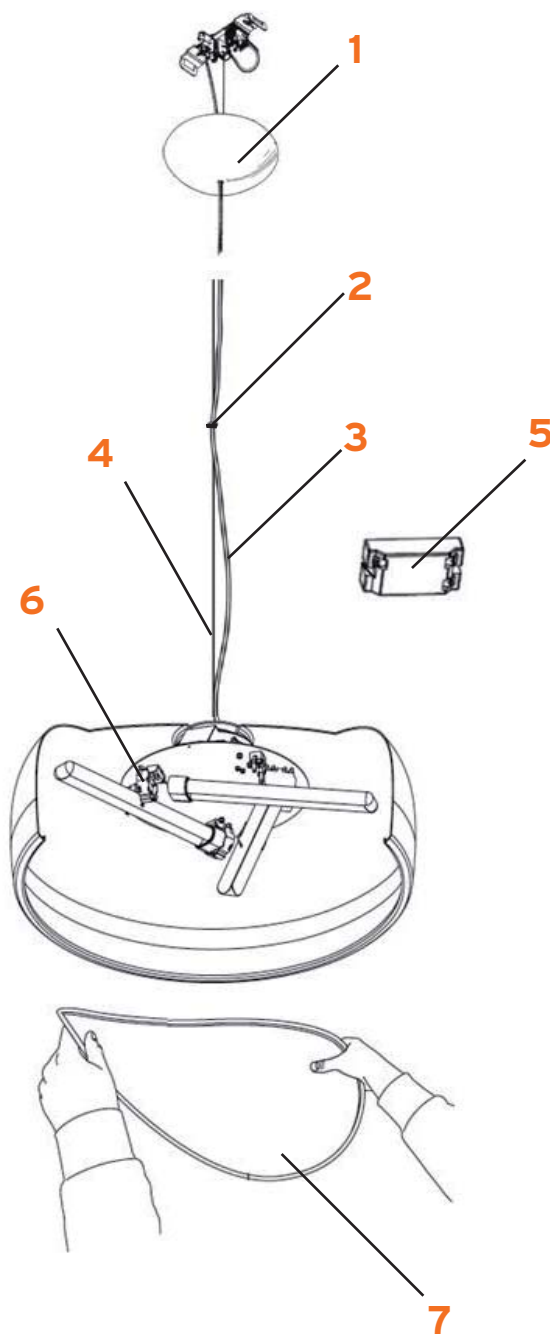

SMITHFIELD S ECO

Jasper Morrison

FLOS

www.flos.com

1. Assieme rosone bianco :: White rose assembly

RA3690209

1. Assieme rosone nero :: Black rose assembly

RA3690230

1. Assieme rosone mud :: Mud rose assembly

RA3690221

2. Anello OR opalino :: OR ring

05382

3. Cavo fep/sil. 3x0.75 trasp. al mt. :: Fep/sil 3x0.75 transp. cable per mt

19963

4. Cavo acc. mt. 4 19 capi beretta :: 4 mt. Steel susp. cable 19 winded wires

01089

5. Al.el.pc 1x18/24W basic :: Electronic ballast 1x18/24W basic

14522

6. Supp.lamp.132/a stucchi :: Lamp support 132/a stucchi

05101

7. Diffusore metacrilato :: Methacrylate diffuser

19022