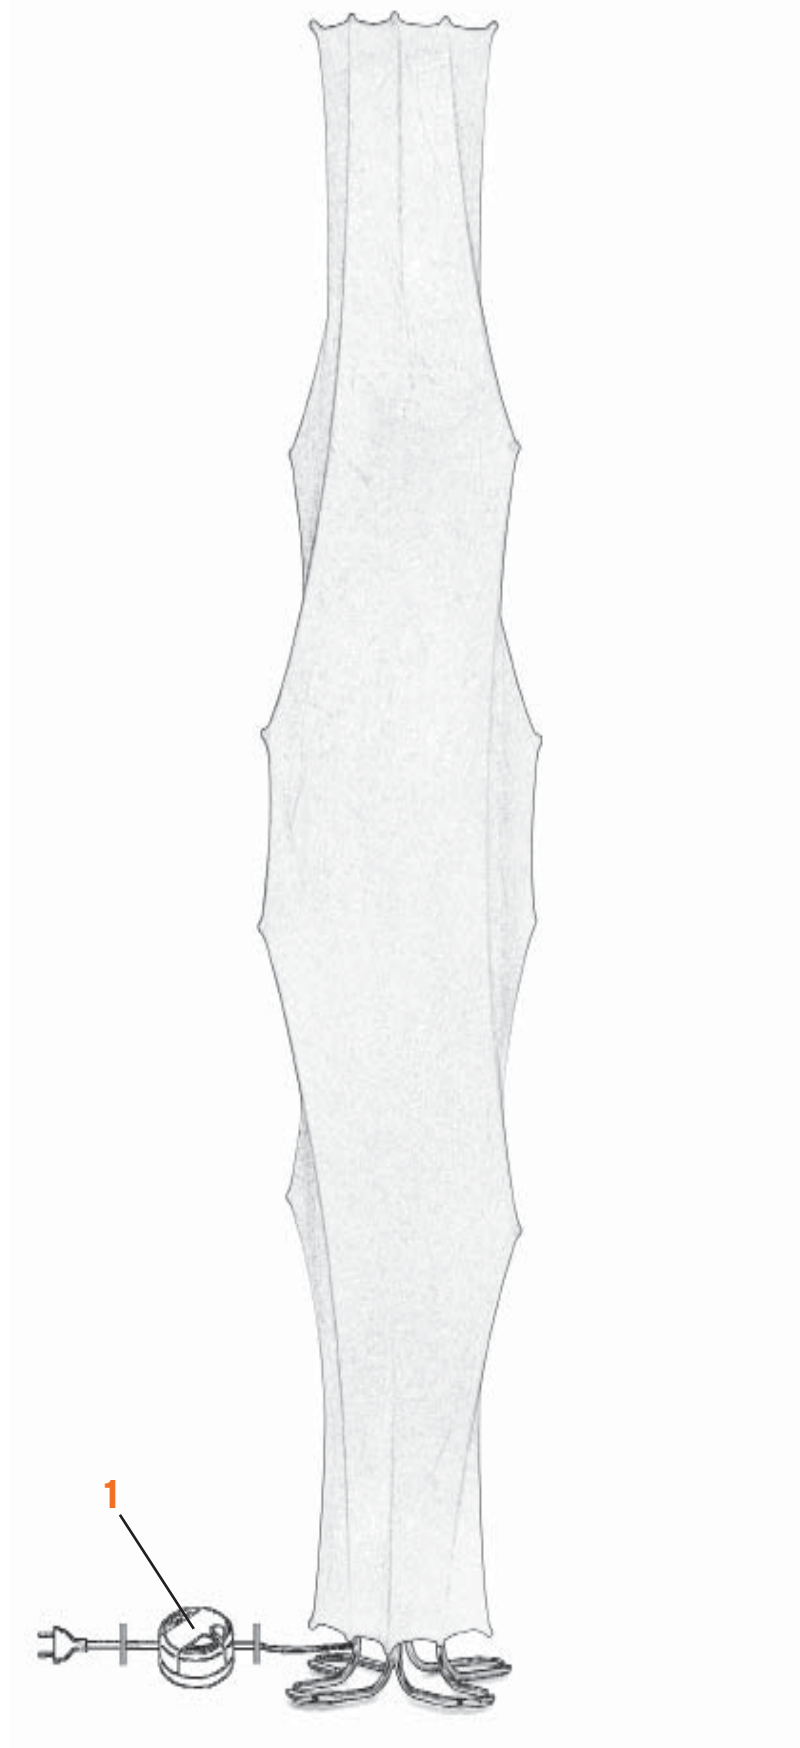

FANTASMA P

Achille Castiglioni

FLOS

www.flos.com