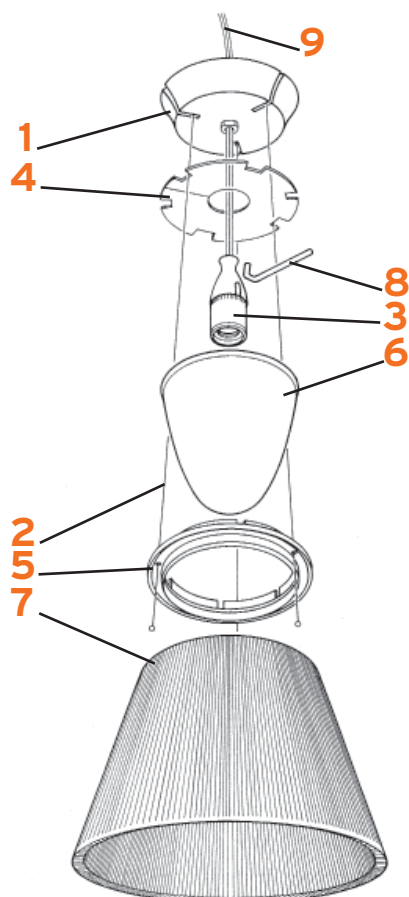

ROMEO MOON S1

Philippe Starck

FLOS

www.flos.com

1. Assieme attacco a muro :: Ceiling mount assembly	81836
2. Cavo acciaio conf. 3 pezzi :: Steel cable pack (3 cables)	06548
3. Assieme portalampada :: Lampholder assembly	85863
4. Schermo antipolvere :: Anti-dust screen	05974
5. Ass. anelli di sicur. Moon S1 ricambi :: Moon S1 safety supp. ring assembly	RF6105200
6. Diffusore acidato :: Acid-etched diffuser	03172
7. Corona Romeo Moon S1 ricambi :: Romeo Moon S1 crown - spare	RF6110400
8. Supporto portalampada :: Lampholder support	02784
9. C. elett. FEP/PVC 2x0,75 al mt. :: FEP/PVC 2x0,75 elec. cable per meter	04060