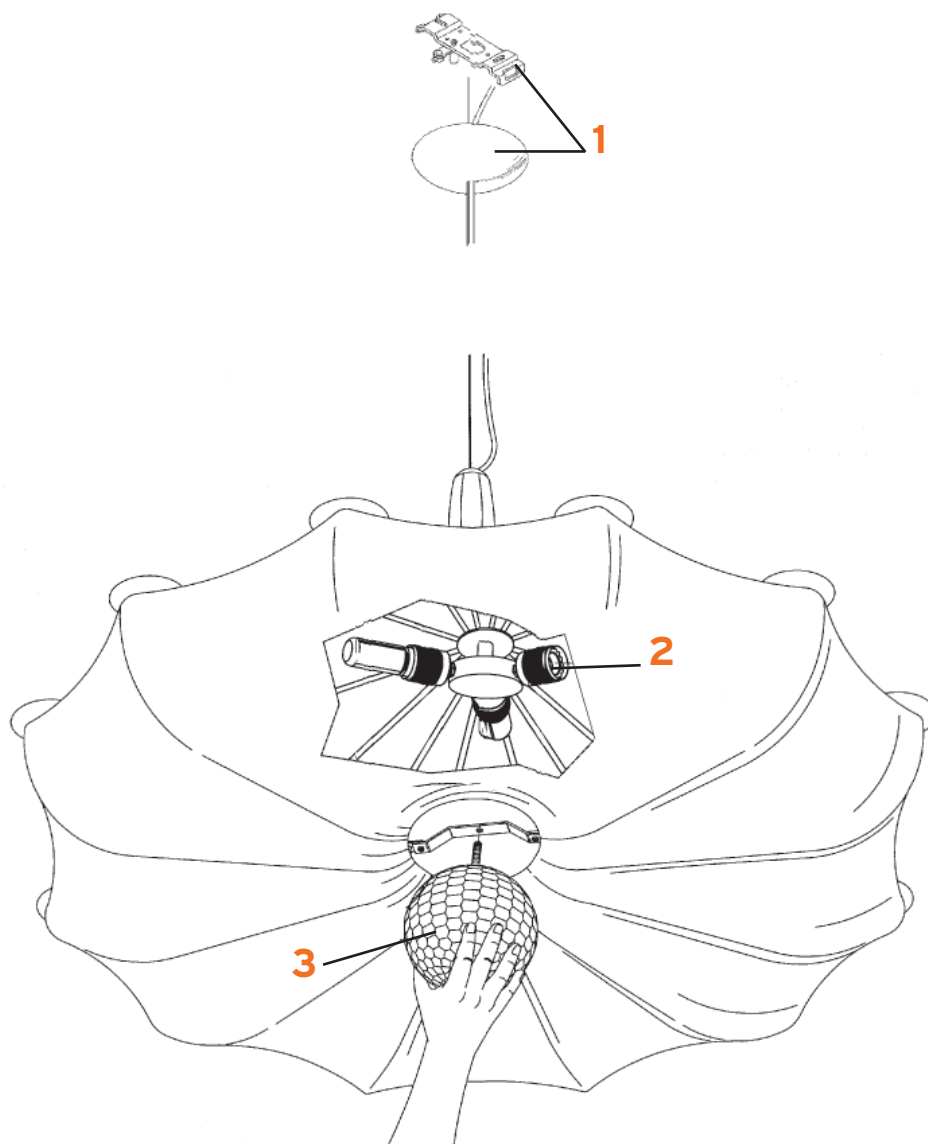

ZEPPELIN 2

Marcel Wanders

FLOS

www.flos.com

1. Ass. rosone completo bco :: White rose assembly
2. Ass. portalampade S2 ricambi :: S2 lampsholder ass. - spare
3. Assieme sfera cristallo S2 :: S2 crystal sphere assembly

RF6420209

RF9805100

14171