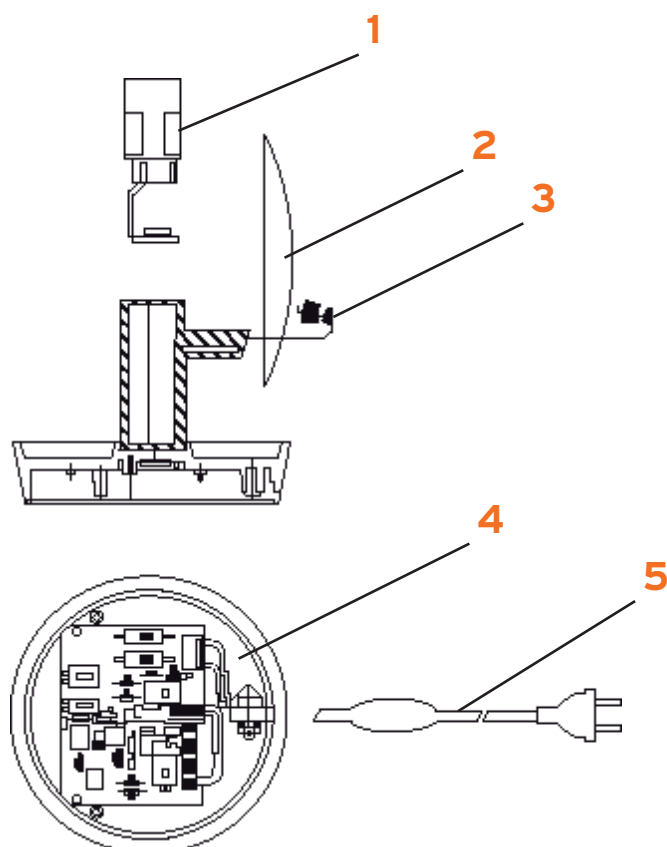

1. P. Lamp. E14 :: E14 lampholder	10299
2. Riflettore acciaio inox :: Stainless steel reflector	11287
3. Ass. microfono :: Microphone assembly	10392
4. Ass. circuito stampato :: Printed circuit assembly	10391
5. Mont. E.I. + spina :: Electr. wiring + plug	10300