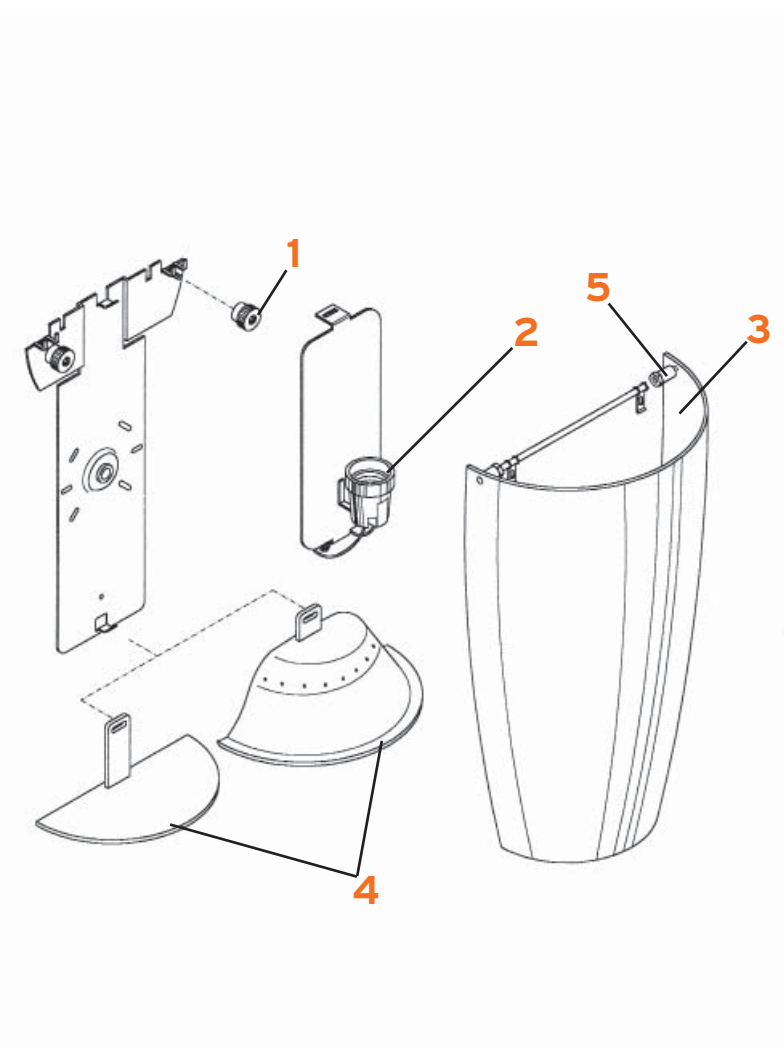

1. Pomolo fissaggio diffusore :: Diffuser fixing knob
2. Portalampada EMC E27 :: EMC E27 lampholder
3. Assieme diff. vetro opalino :: Opal glass diffuser set
4. Fregio diff. ovest blu :: Blue ovest diffuser decoration
4. Fregio diff. ovest ambra :: Amber ovest diffuser decoration
4. Fregio diff. ovest trasparente :: Transparent ovest diffuser decoration
5. Boccola aggancio diffusore :: Diffuser coupling bus

05457
03983
RF4775071
05458
05459
05504
05474