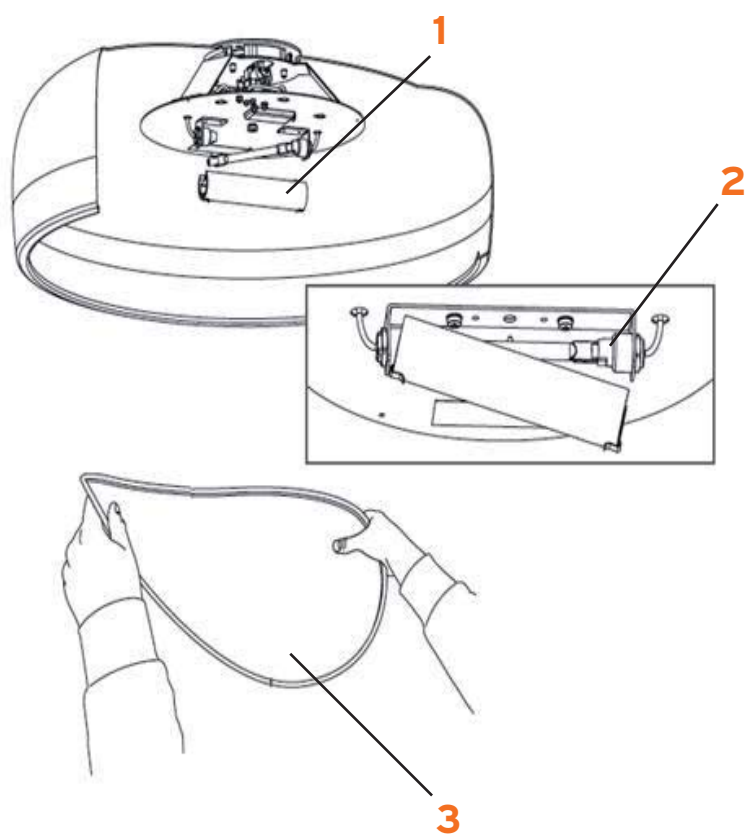

19022

SMITHFIELD C HL

Jasper Morrison

1. Vetro pirex protezione :: Pirex glass protection

03162

2. Ass. P.Lamp.R7S cm22+Staf. :: Lamp holder R7S cm22+sup.

19093

3. Diffusore metacrilato :: Methacrylate diffuser