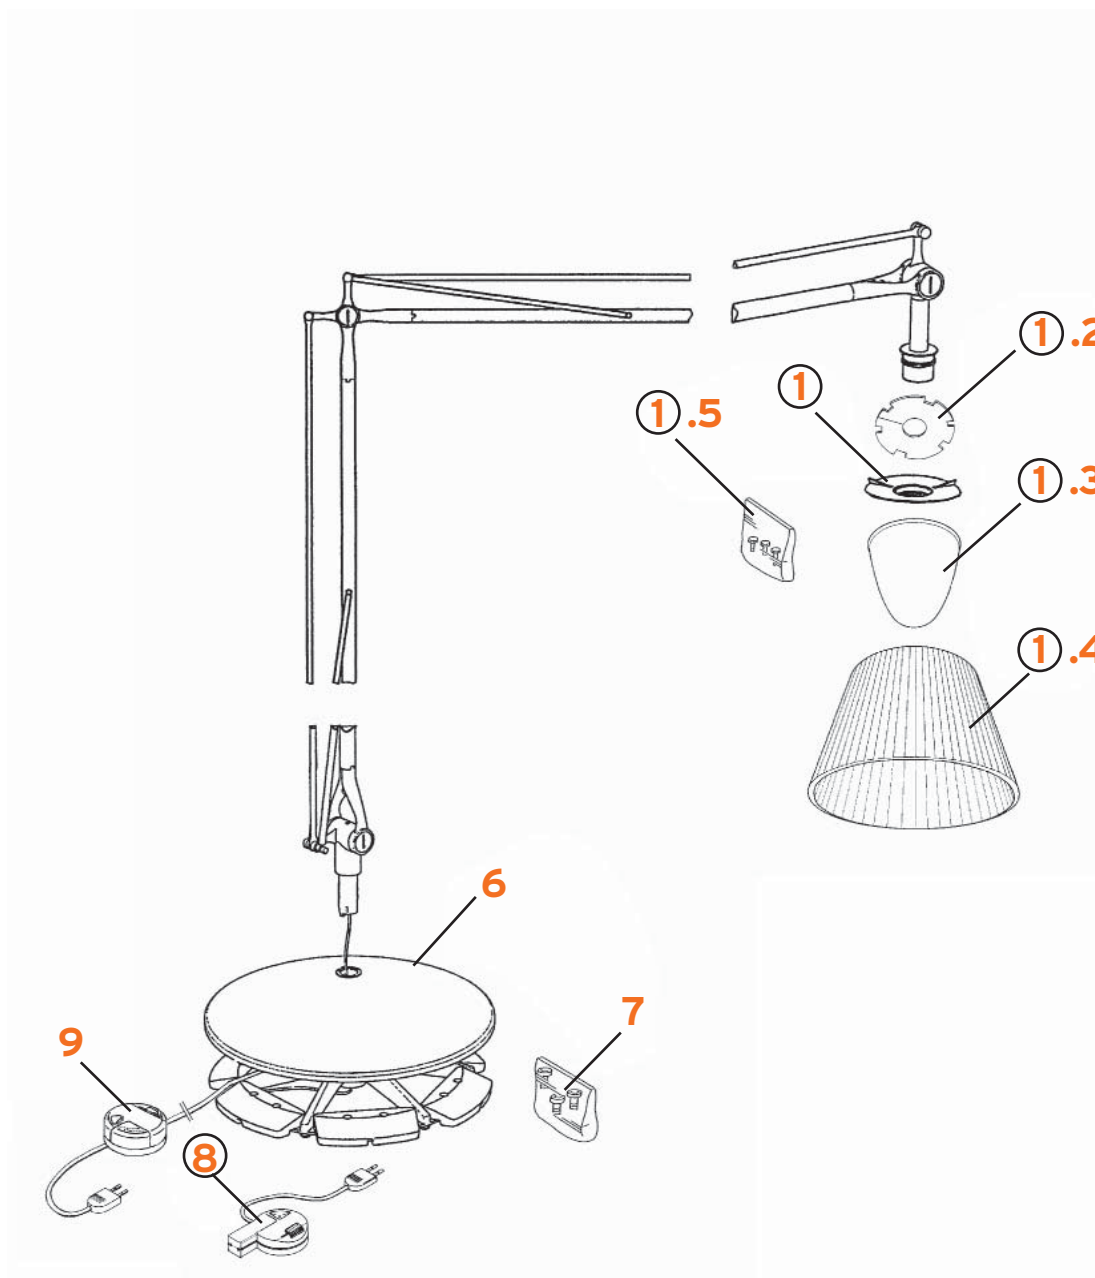

SUPERARCHIMOOD

Philippe Starck

FLOS

www.flos.com

1. Ass. diffusore imballato :: Packaged diffuser assembly
2. Schermo antipolvere :: Anti-dust screen
3. Assieme diffusore acidato :: Acid-etched diffuser assembly
4. Corona avorio :: Ivory crown
5. Sacc. minuteria diffusore :: Bag with fixing elements for diffuser
6. Copertura grigia ricambi :: Grey cover - spare part
7. Sacc. piedini ricambi :: Bag with small floor support - spare part
8. Ass. Mont. El. T.V. rondò Option MT 2.5 :: T.V. rondò Option MT 2.5 electric wiring ass.
9. Dimmer rondò grigio 500W 220/240V :: 500W 220/240V grey rondò dimmer

RF6372007

10277

10442

10023

RF6372100

RF6372300

RF6372200

14057

10069