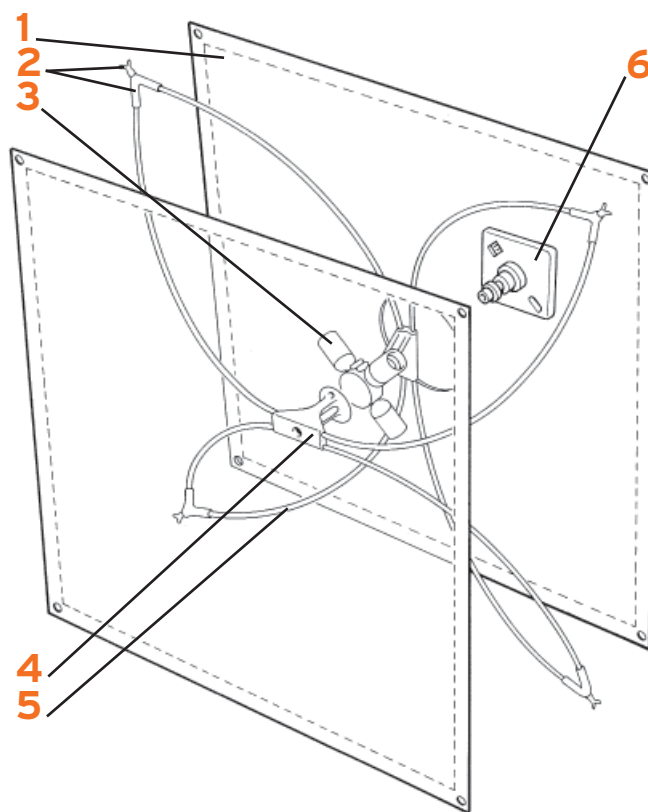

ARIETTE

Tobia Scarpa

FLOS

www.flos.com

1. Assieme teli Ariette 1 :: Ariette 1 front/rear cloths	06110
1. Assieme teli Ariette 2 :: Ariette 2 front/rear cloths	06111
1. Assieme teli Ariette 3 :: Ariette 3 front/rear cloths	06112
1. Telo tyvek altezza 1,40 al mt. (min. 5 mt) :: Tyvek sheet H 1,40/mt (min. 5 mt)	04817
2. Forcella con puntale :: Fork with push rod	RF0400100
3. Supporto portalamпада ass. HAR :: HAR lampholder support	04635
4. Supporto asta nylon/6 :: Stem nylon support/6	05737
5. Asta con tubetto Ariette 1 :: Ariette 1 stem/rubber sleeve	06088
5. Asta D.6 mm 6x670 Ariette 2 :: Ariette 2 sleeve D.6 mm 6x670	05757
5. Asta D.7 mm 7x900 Ariette 3 :: Ariette 3 sleeve D.7 mm 7x900	05743
6. Attacco a muro nylon :: Nylon wall attachment	05740