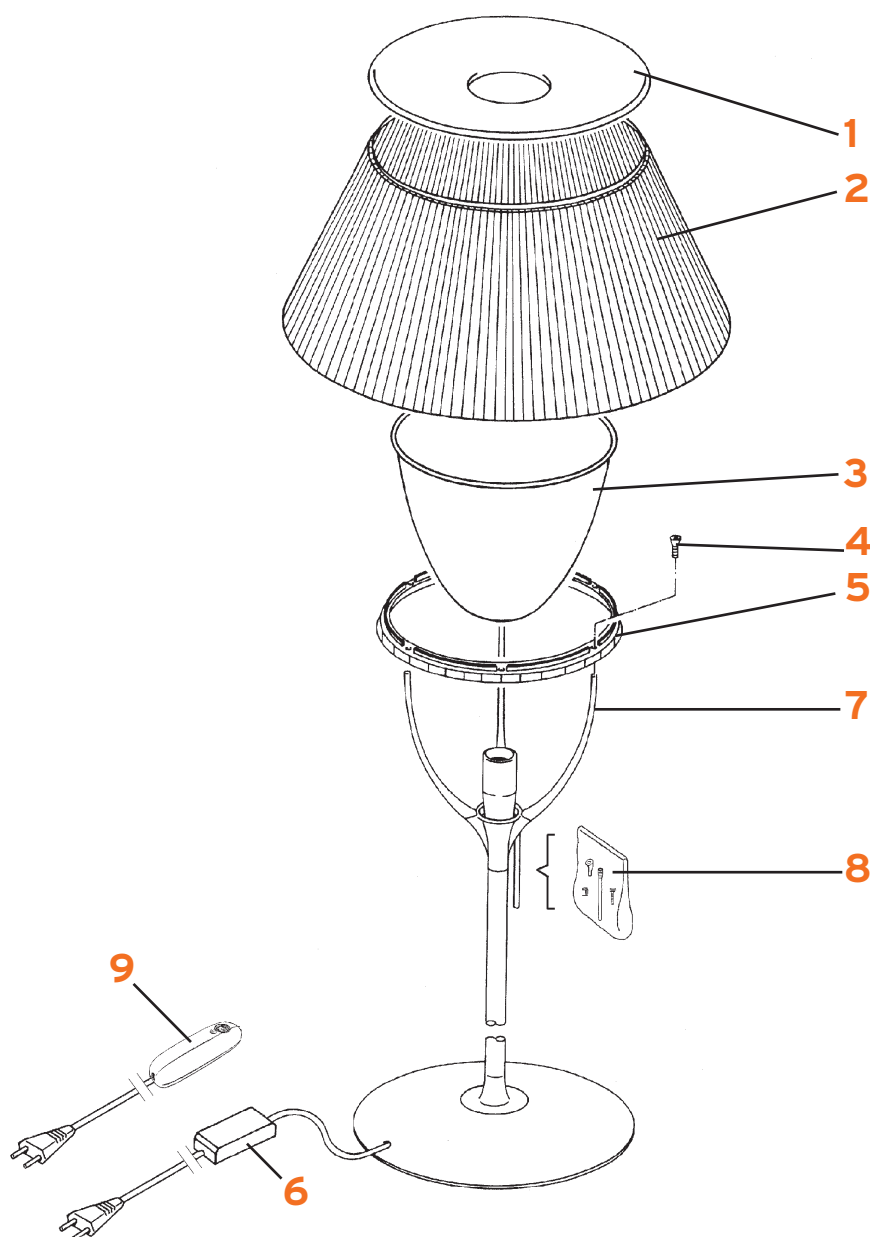

ROMEO MOON T2

Philippe Starck

FLOS

www.flos.com

1. Anello copertura F/T2 :: F/T2 Cover ring
2. Corona Romeo moon S2 ricambi :: Romeo moon S2 crown change
3. Diffusore acidato :: Diffuser
4. Sacch. minut. viti/perno Romeo :: Screws/bolts small part bag
5. Anello di sostegno S2/T2/F :: S2/T2/F Bracket ring
6. Touch dimmer 230/240V 300W :: Touch dimmer 230/240V 300W
7. Braccio di sostegno F/T2 grigio :: F/T2 grey support bracket
8. Sacch. minuteria astina di contatto :: Screws/bolts contact rod
9. Dimmer RT S1 RL1618 230V T.N. :: N.T. dimmer RT S1 RL1618 230V

03205

RF6110300

03321

RF6100200

05307

04177

02812

RF6110100

04291