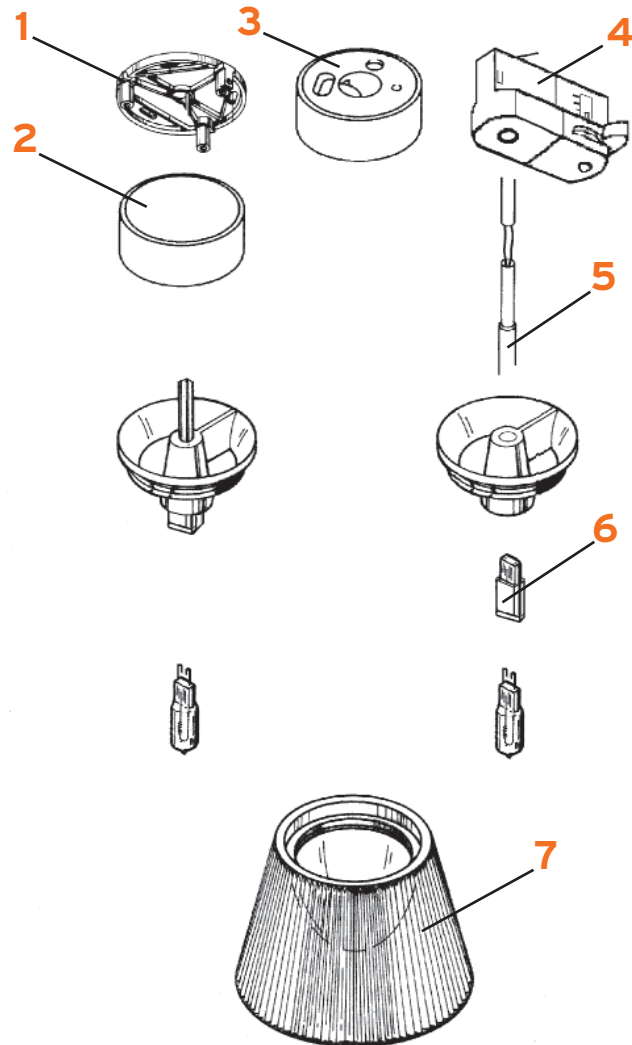

ROMEO BABE G9 W-C-S-K-SOFT

Philippe Starck

FLOS

www.flos.com

1. Att. a muro base S/K/Soft :: S/K/Soft base wall mount

15657

1. Att. a muro base C :: C base wall mount

16113

1. Att. a muro base W :: W base wall mount

16369

2. Rosone S/K/Soft :: S/K/Soft rose

16160

2. Rosone C :: C rose

16800

2. Rosone W :: W rose

12715

3. Ass. rosone (per decentramento) :: Rose assembly

RF3350300

4. Multi adattatore nero :: Black multi adapt.

13157

5. Cavo Sil/Fep 2x0,75 al mt. :: Sil/Fep 2x0,75 cable by the mt

13585

6. Portalampada G9 ceramico :: Ceramics G9 lampholder

14050

7. Assieme diffusore vetro :: Glass diffuser assembly

RF6120100

7. Ass. diffusore Soft colore nuovo :: Soft new color diffuser ass.

RF6120407

7. Assieme diffusore K trasparente :: Transparent K diffuser ass.

RF6120300

7. Assieme diffusore K blu :: Blue K diffuser assembly

RF6120314

7. Assieme diffusore K giallo :: Yellow K diffuser assembly

RF6120319

7. Assieme diffusore K rosso :: Red K diffuser assembly

RF6120335