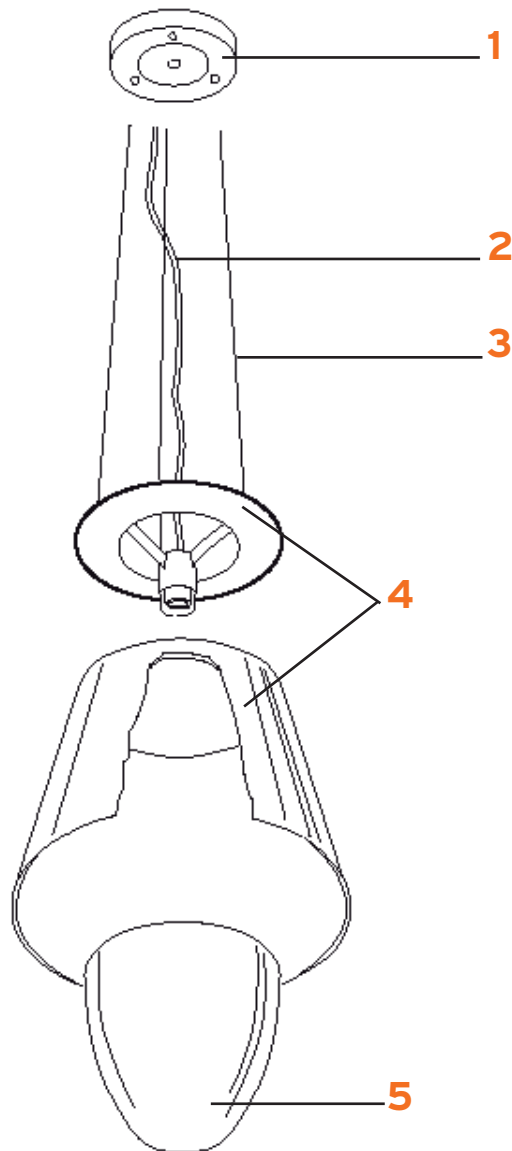

K TRIBE S2

Philippe Starck

1. Assieme rosone S2/S3 ricambi :: S2/S3 rose assembly - spare parts	RF6257001
2. Cavo Sil/Fep 2x0.75 trasp. al mt :: Sil/Fep transp. cable 2x0.75/mt.	13585
3. Cavo acciaio conf. 3 pezzi mt.4 :: Steel cable packed 3 pieces 4 mt.	06548
4. Ass. mont. p.lampada + diff. est. allum. Arg. + supp. S2 :: L.holder wiring ass. + alum. ext. Silver diff. + S2 supp.	RF6257002
4. Ass. mont. p.lampada + diff. est. allum. Bro. + supp. S2 :: L.holder wiring ass. + alum. ext. diff. Bronze + S2 supp.	RF6257003
4. Ass. mont. p.lampada + diff. est. Trans. + supp. S2 :: L.holder wiring ass. + Transparent. ext. diff. + S2 supp.	RF6257004
4. Ass. mont. p.lampada + diff. est. Fumé + supp. S2 :: L.holder wiring ass. + Fumé ext. diff. + S2 supp.	RF6257005
5. Diffusore interno opalino K S2 :: K S2 opal internal diffuser	13797