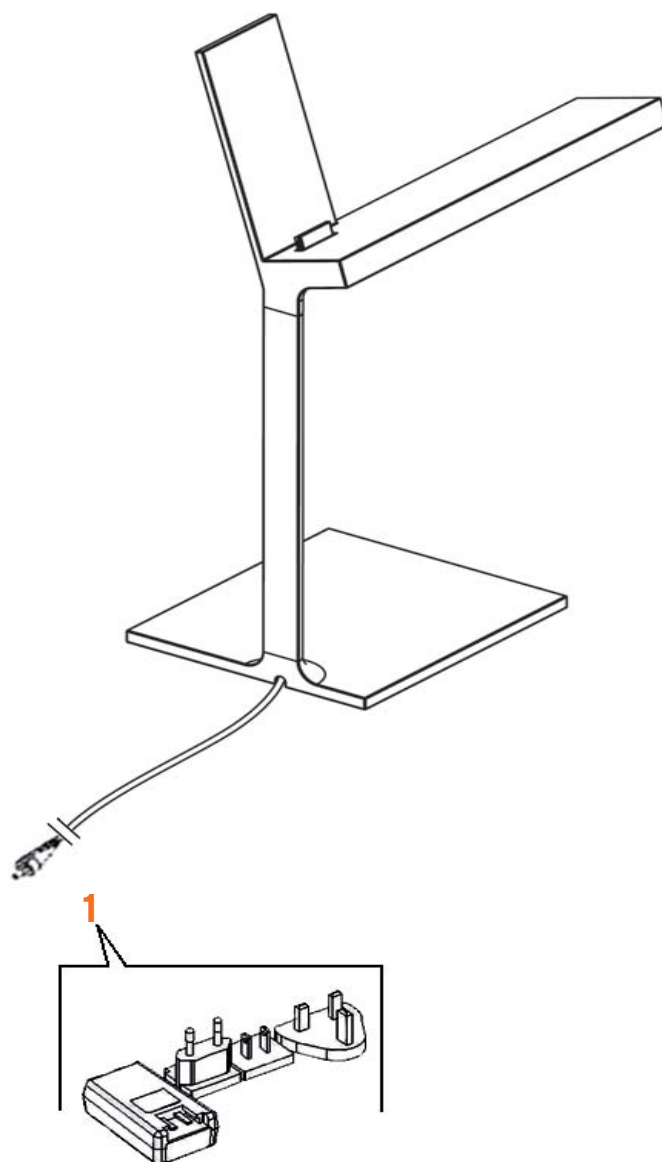

D'E-LIGHT

Philippe Starck