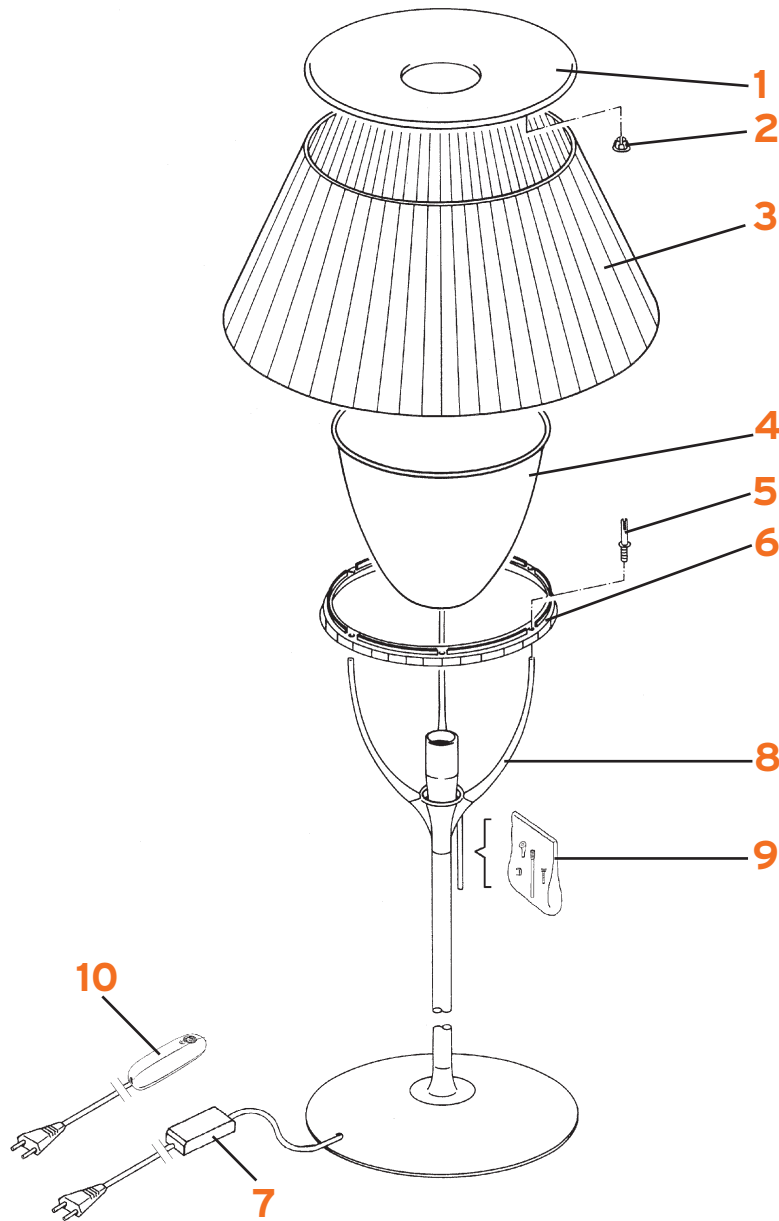

ROMEO SOFT T2

Philippe Starck

1. Anello copertura Romeo Soft F/T2 :: Romeo Soft F/T2 cover ring
2. Ass. Sacch. tappi copert. anello :: Cover ring spins set
3. Corona avorio :: Ivory crown
4. Diffusore acidato :: Diffuser
5. Sacch. minut. viti/perno Romeo :: Screws/bolts small part bag
6. Anello di sostegno S2/T2/F :: S2/T2/F Bracket ring
7. Touch dimmer 230/240V 300W :: Touch dimmer 230/240V 300W
8. Braccio di sostegno F/T2 grigio :: F/T2 grey support bracket
9. Sacch. minuteria astina di contatto :: Screws/bolts contact rod
10. Dimmer RT S1 RL1618 230V T.N. :: N.T. dimmer RT S1 RL1618 230V

1. **03204**
   RF6100100
   05274
   03321
   RF6100200
   05307
   04177
   02812
   RF6110100
   04291