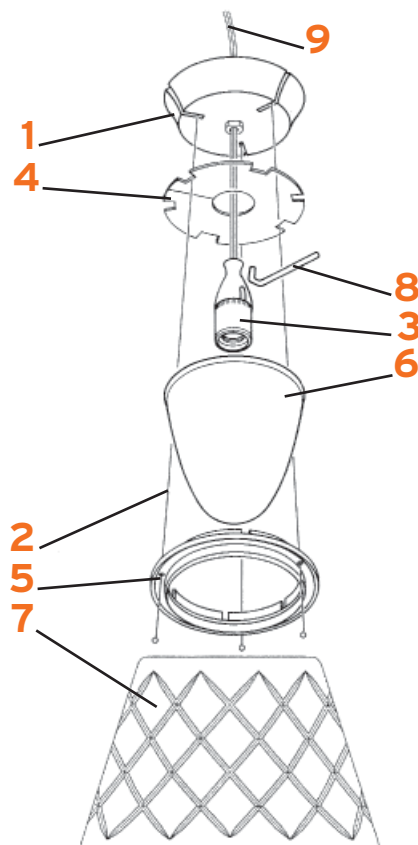

ROMEO LOUIS II S1

Philippe Starck

FLOS

www.flos.com

1. Assieme attacco a muro :: Ceiling mount assembly	81836
2. Cavo acciaio conf. 3 pezzi :: Steel cable pack (3 cables)	06548
3. Assieme portalampada :: Lampholder assembly	85863
4. Schermo antipolvere :: Anti-dust screen	05974
5. Ass. anello di sostegno ricambi :: Support ring assembly - spare part	RF6440100
6. Diffusore acidato :: Acid-etched diffuser	03172
7. Corona S1 cristallo ricambi :: S1 crystal crown - spare part	RF6440200
8. Supporto portalampada :: Lampholder support	02784
9. C. elett. FEP/PVC 2x0,75 al mt. :: FEP/PVC 2x0,75 elec. cable per meter	04060