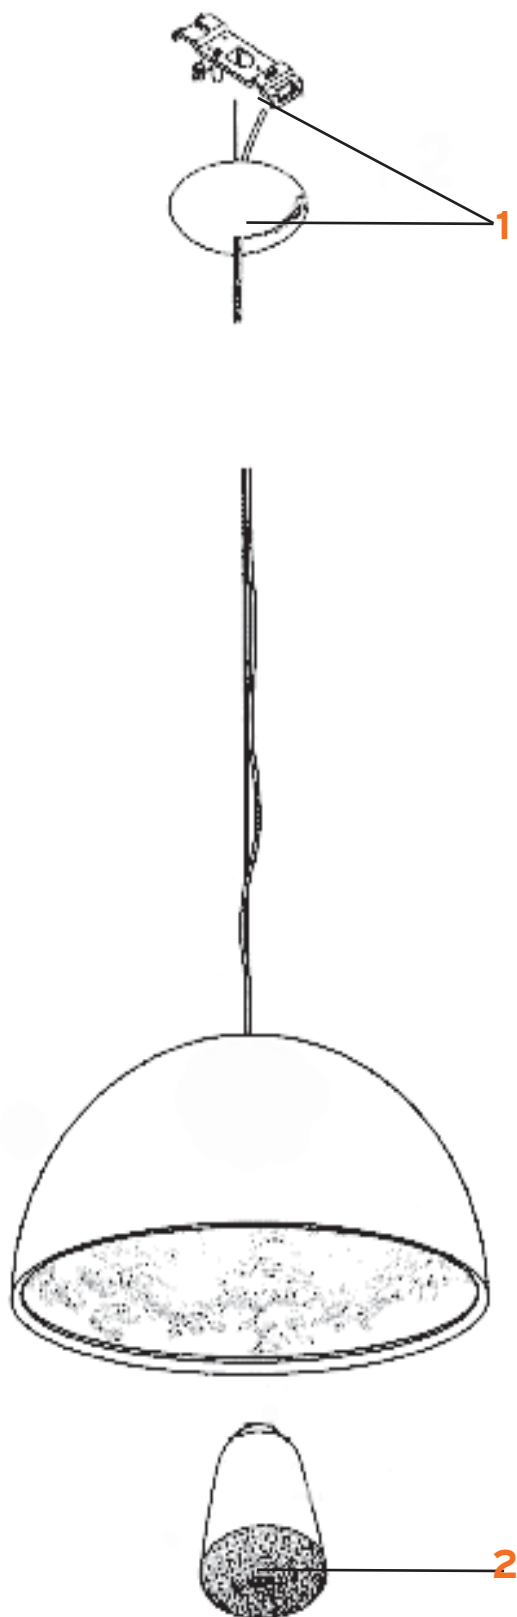

SKYGARDEN S1

Marcel Wanders

FLOS

www.flos.com

1. Assieme rosone bianco :: White rose assembly
1. Assieme rosone nero :: Black rose assembly
1. Assieme rosone oro :: Gold rose assembly
1. Assieme rosone ruggine :: Rust rose assembly
2. Assieme diffusore vetro :: Glass diffuser assembly

RA3690209

RF6410130

RF6410144

RF6410147

RF6410100