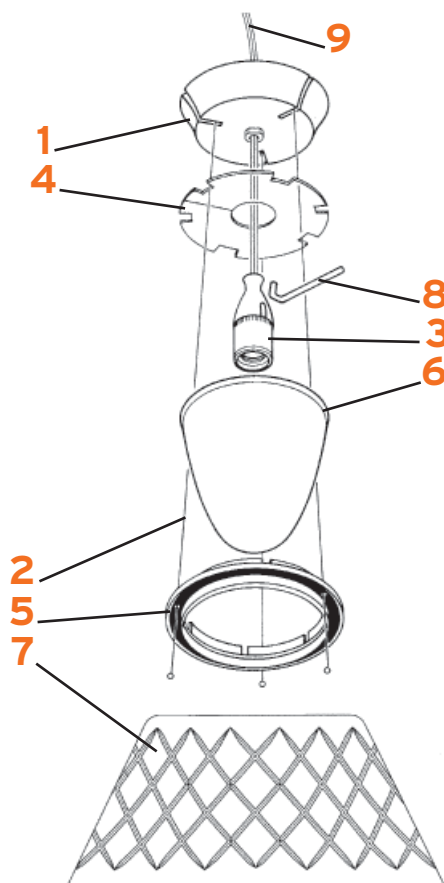

ROMEO LOUIS II S2

Philippe Starck

FLOS

www.flos.com

1. Assieme attacco a muro :: Ceiling mount assembly	81836
2. Cavo acciaio conf. 3 pezzi :: Steel cable pack (3 cables)	06548
3. Assieme portalampada :: Lampholder assembly	85863
4. Schermo antipolvere :: Anti-dust screen	05985
5. Ass. anello di sostegno ricambi :: Support ring assembly - spare part	RF6443100
6. Diffusore acidato :: Acid-etched diffuser	03171
7. Corona S2 cristallo ricambi :: S2 crystal crown - spare part	RF6443200
8. Supporto portalampada :: Lampholder support	02783
9. C. elett. FEP/PVC 2x0,75 al mt. :: FEP/PVC 2x0,75 elec. cable per meter	04060