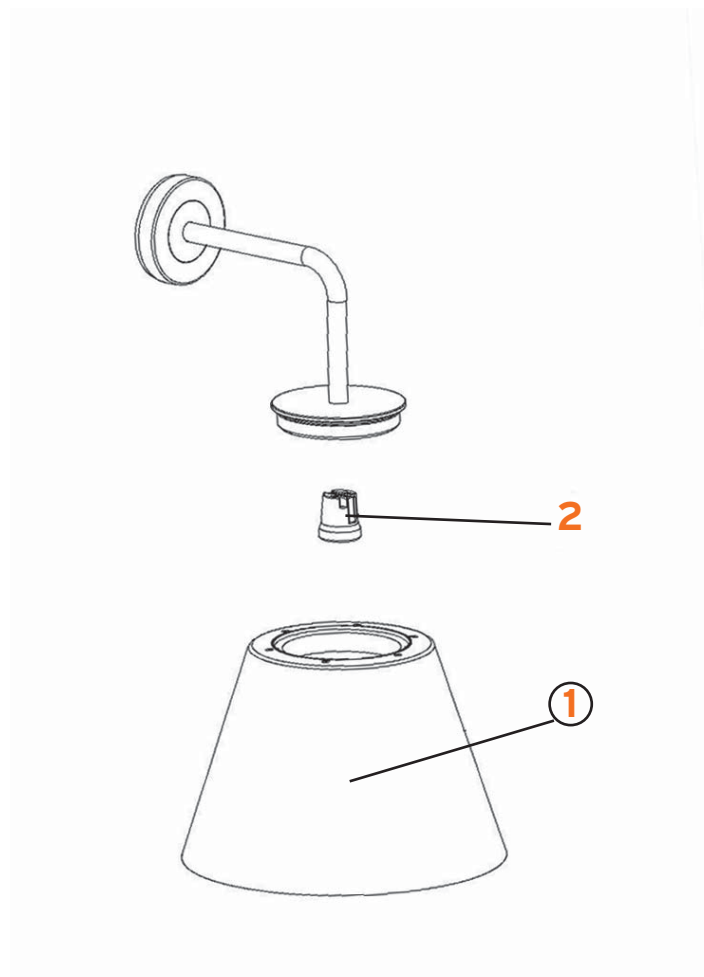

ROMEO OUTDOOR W1 HL

Philippe Starck

www.flos.com

1. Outdoor W1/C1 diff. grigio ricambi :: Grey diffuser W1/C1 outdoor - spare
1. Outdoor W1/C1 diff. PVC gri/ara ricambi :: PVC grey/orange diffuser W1/C1 outdoor - spare
1. Outdoor W1/C1 diff. PVC gri/bco ricambi :: PVC grey/white diffuser W1/C1 outdoor - spare
1. Outdoor W1/C1 diff. PVC gri/blu ricambi :: PVC grey/blue diffuser W1/C1 outdoor - spare
2. Portalampada E27 620 porcellana :: E27 620 porcelain lampholder

RF6463020

RF6463002

RF6463009

RF6463014

04487