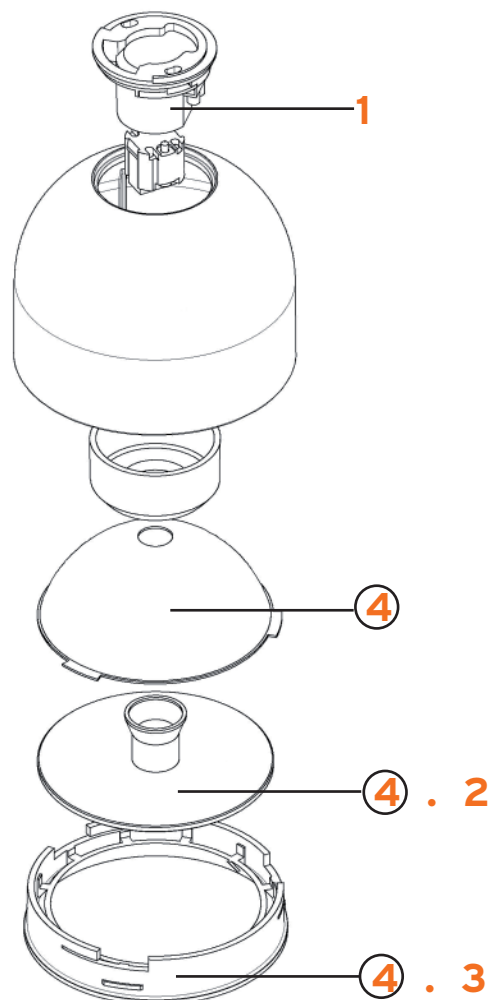

WAN C/W

Johanna Grawunder

FLOS

www.flos.com

1. Porta lampade G9 Kang rong :: Lampholder G9 Kang rong
2. Assieme vetro Wan :: Wan glass assembly
3. Anello esterno nero :: Black external ring
3. Anello esterno verde :: Green external ring
4. Ass. rifl. C/ anello nero ricambi :: Black reflector C/ + ring spare part
4. Ass. rifl. C/ anello verde ricambi :: Green reflector C/ + ring spare part

15207

RF9550200

13990

14546

RF9550130

RF9550139