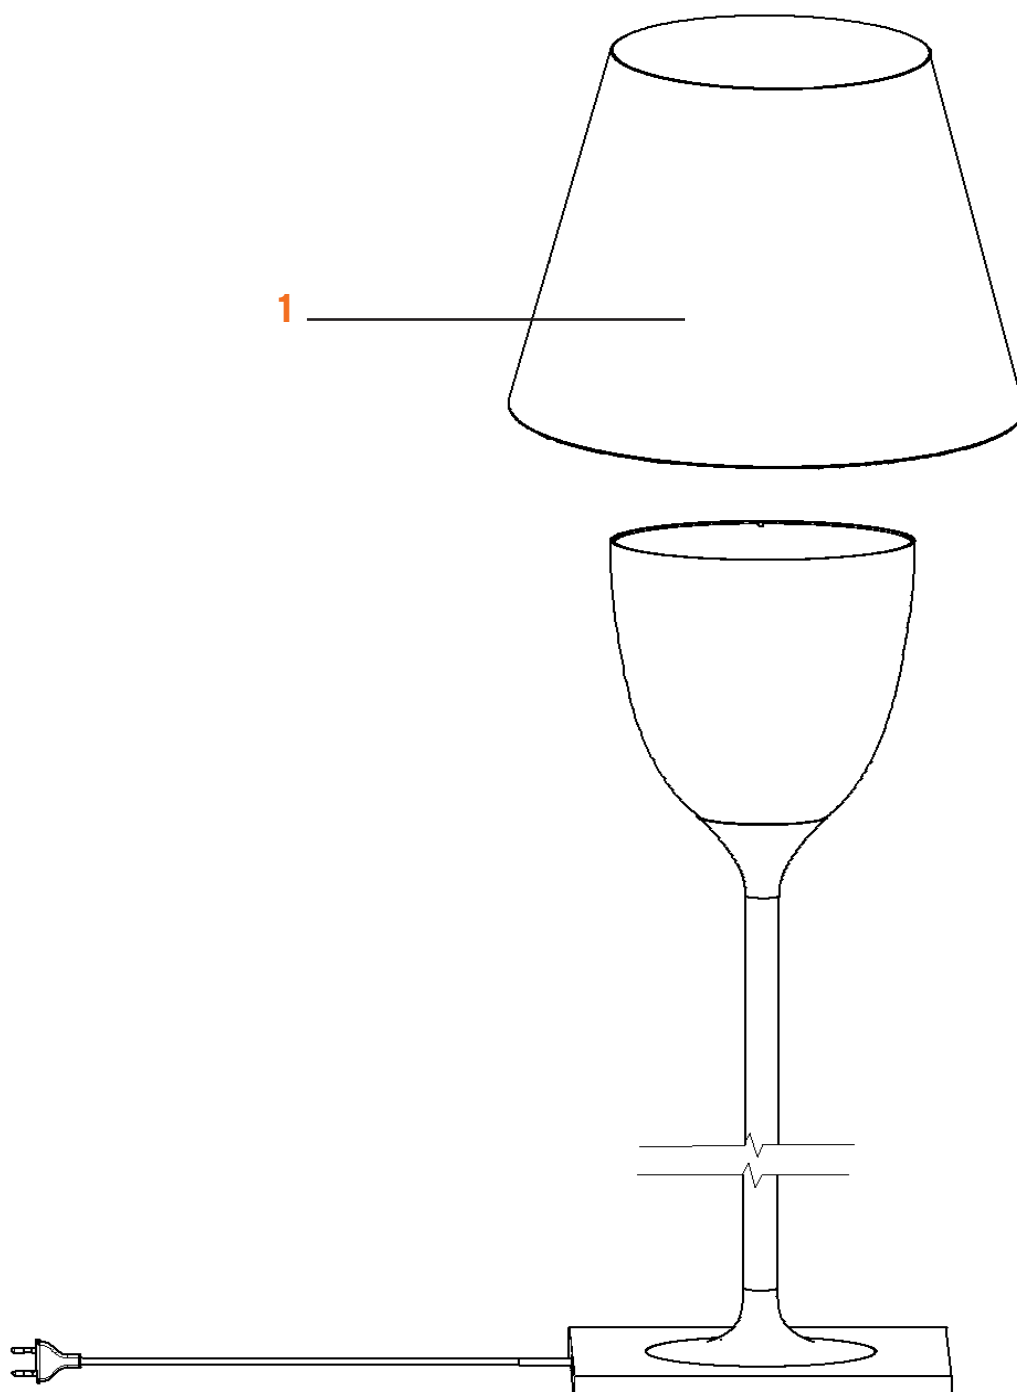

K TRIBE F3 OUTDOOR

Philippe Starck

FLOS

www.flos.com

1. Diffusore Green Wall :: Green Wall diffuser
1. Diffusore Panama :: Panama diffuser

RF6298041

RF6298022