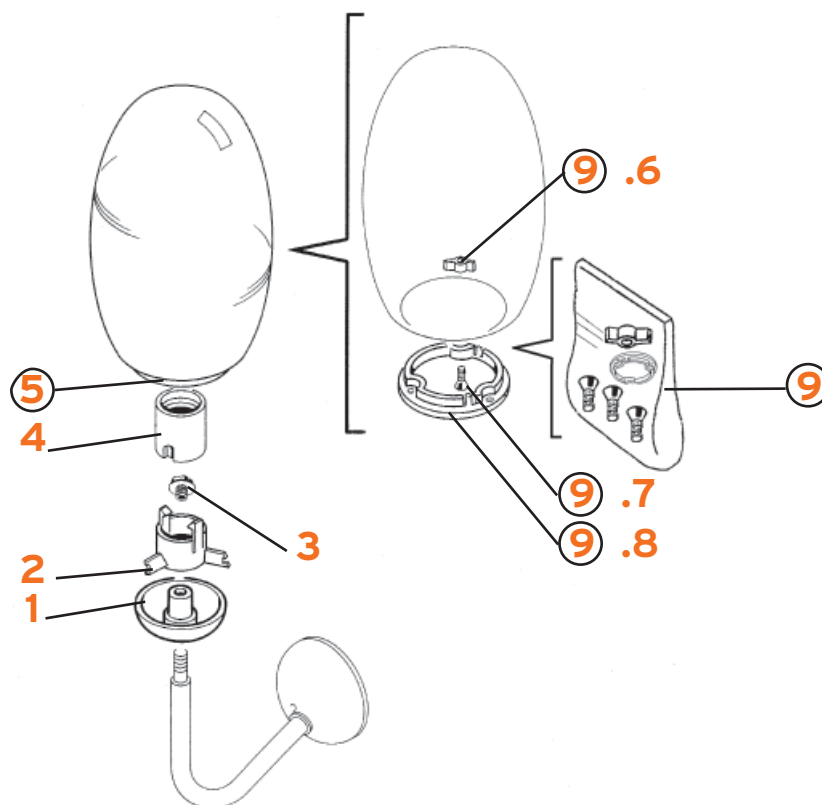

BRERA W

Achille Castiglioni

FLOS

www.flos.com

1. Bicchierino forato :: Threaded cup	05964
2. Ragnetto :: Lampholder's support	05179
3. Bloccac. filettato interno :: Fixing ring nut bracket	05949
4. Portalampana E27 T210 a scatto :: Lampholder E27 T210	03901
5. Assieme diffusore :: Diffuser assembly	RF1416009
6. Staffa per ghiera :: Fixing ring nut bracket	05183
7. Vite aut. tcb. 2,9x13 :: Screw aut. tcb 2,9x13	06836
8. Ghiera Brera :: Brera ring nut	05181
9. Ass.ghiera vetro Brera e minuteria :: Brera ring nut and screw kit for diff. assembly	RF1418100