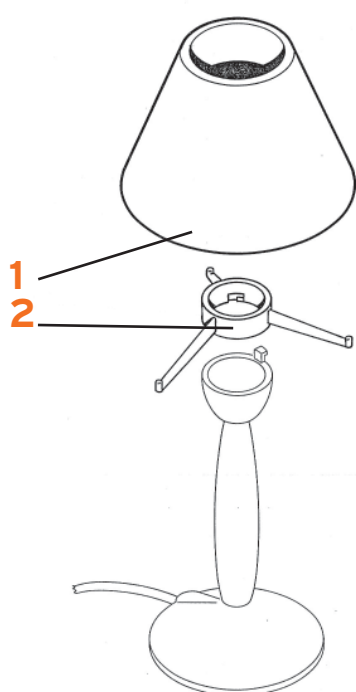

MISS SISSI

Philippe Starck

FLOS

www.flos.com

1. Diffusore acquamarina :: Acquamarina diffuser	05931	2. Supporto diff. acquamarina :: Acquamarina diff. support	05939
1. Diffusore bianco :: White diffuser	05932	2. Supporto diff. bianco :: White diff. support	05940
1. Diffusore blu :: Blue diffuser	05926	2. Supporto diff. blu :: Blue diff. support	05934
1. Diffusore giallo :: Yellow diffuser	05927	2. Supporto diff. giallo :: Yellow diff. support	05935
1. Diffusore ocra :: Ochre diffuser	05928	2. Supporto diff. ocra :: Ochre diff. support	05936
1. Diffusore verde :: Green diffuser	05929	2. Supporto diff. verde :: Green diff. support	05937
1. Diffusore viola :: Violet diffuser	05930	2. Supporto diff. viola :: Violet diff. support	05938