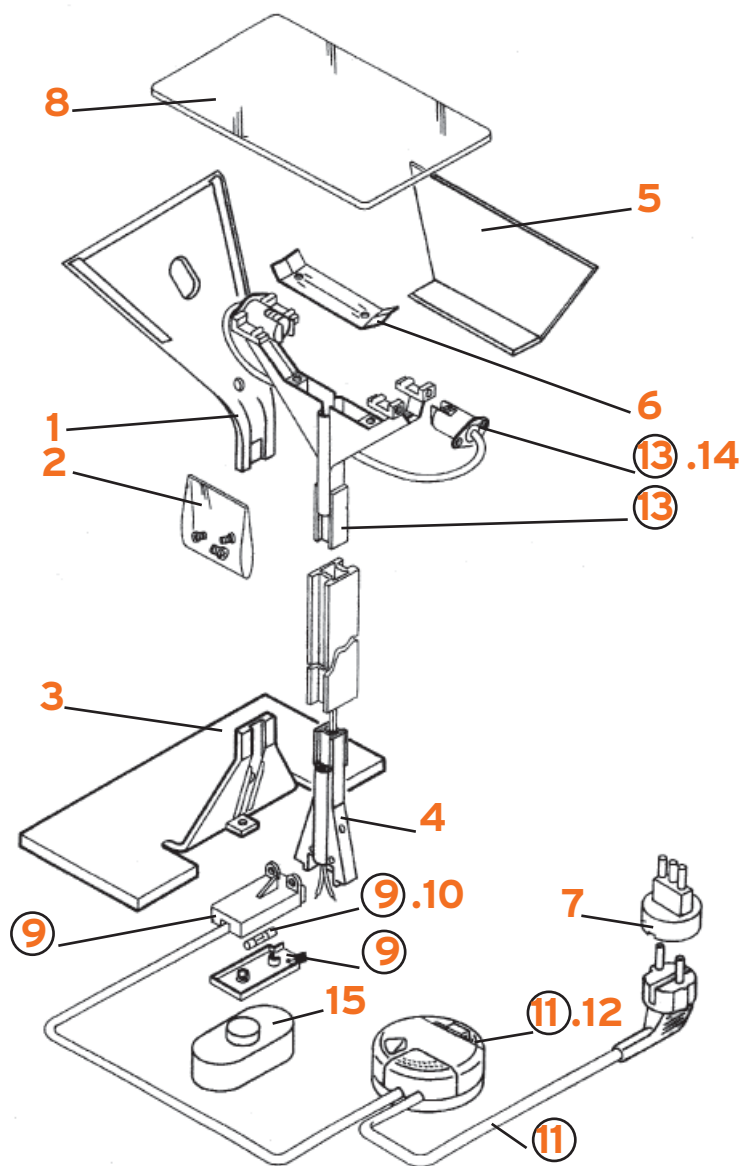

PAPILLONA D

Tobia Scarpa

FLOS

www.flos.com

1. Semiriflettore grigio acciaio :: Grey half reflector	01981	8. Vetro protezione con accessori :: Protection glass with accessories	RF5200700
1. Semiriflettore argento :: Silver half reflector	01980	9. Scatola portafusibile completa :: Fuse holder complete box	RF5200100
2. Gruppo viti per fissaggio :: Screw set	RF5200300	10. Fusibile 5x20 T4A IMQ :: 5x20 T4A IMQ fuse	04451
3. Semibase grigio acciaio :: Grey half base	01900	11. Montatura elettrica con rondò :: Electric wiring with rondò	04520
3. Semibase argento :: Silver half base	01899	12. Dimmer rondò 500W 240V :: 500W 240V rondò dimmer	03999
4. Attacco inferiore aragosta :: Infer. orange attachment	01947	13. Att. sup. arag. mont. P.lamp. V305 :: Orange supp. attach. assemb.	83195
4. Attacco inferiore nero :: Infer. black attachment	01948	13. Att. sup. nero mont. P.lamp. V305 :: Black supp. attach. assemb.	83196
5. Semidiffusore vetro metal. :: Metal glass half diffuser	03286	14. Semi portalamпада cm200 bianco :: White half lampholder cm200	03989
6. Piastrina fissavetro con viti :: Fixing plate with screws	RF5200200	15. Interruttore art. D/661 nero :: Art. D/661 black switch	04392
7. Adattatore spina schuko :: Schuko adaptor	04423