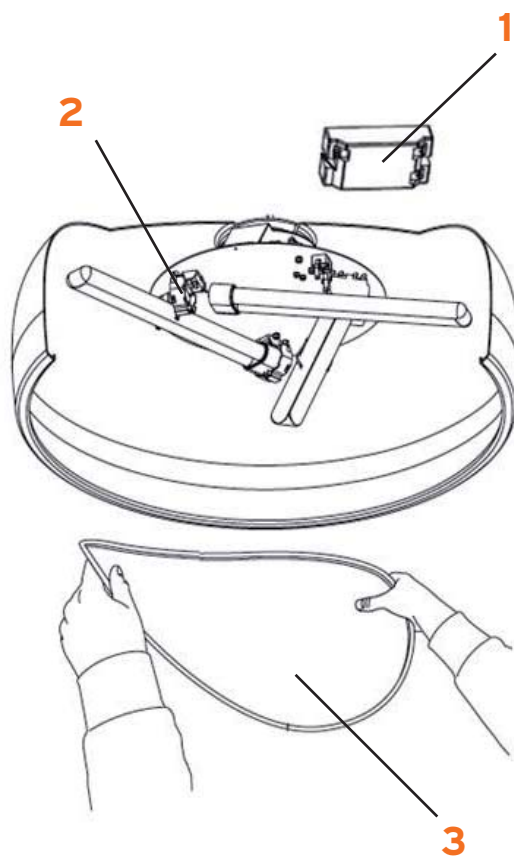

Jasper Morrison

www.flos.com

1. Al.el.pc 1x18/24W basic :: Electronic ballast 1x18/24W basic

14522

2. Supp.lamp.132/a stucchi :: Lamp support 132/a stucchi

05101

3. Diffusore metacrilato :: Methacrylate diffuser