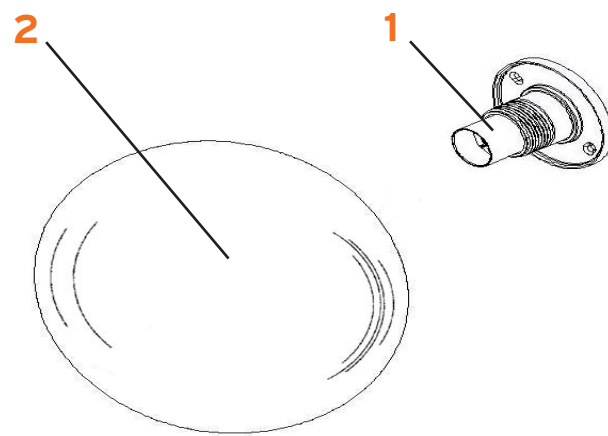

GLO-BALL C/W 0

Jasper Morrison