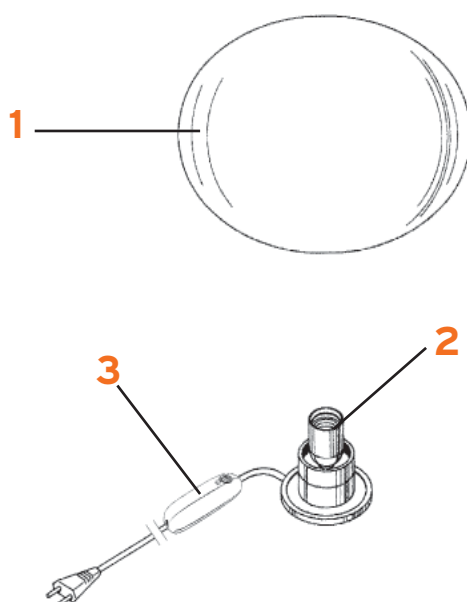

GLO-BALL BASIC 0

Jasper Morrison

www.flos.com

1. Assieme diffusore ricambi :: Diffuser assembly spare part

2. Porta lampada E14 :: Lamp holder fitting E14

3. Dimmer 101 RL7200 160W 220/240V nero relco :: Black dimmer 101 RL7200 160W 220/240V

RF3330100

18844

09005