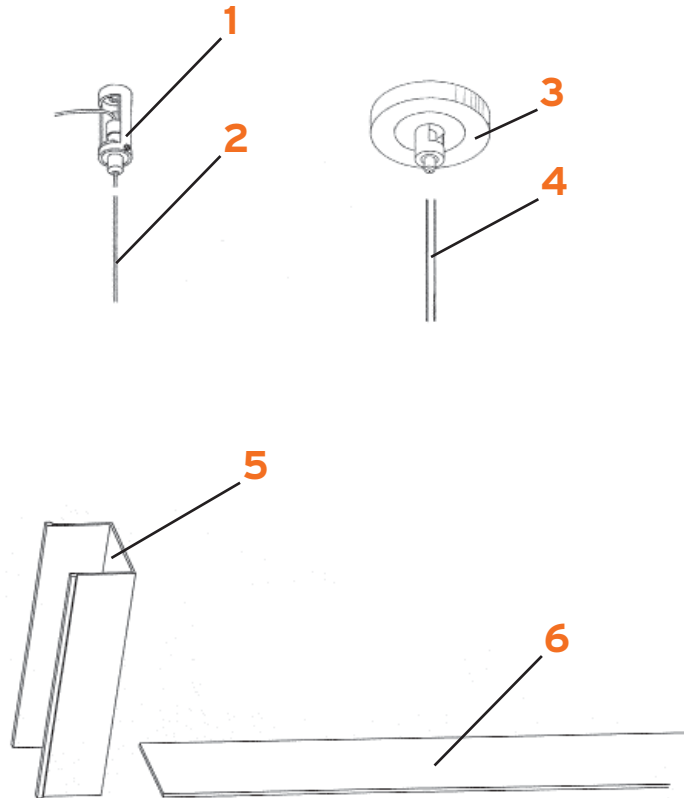

3. Al. switching 100/240V 4.5V 220mA :: Switching trans. 100/240V 4.5V 220mA

12037

H-BEAM

Antonio Citterio with Oliver Löw

FLOS

www.flos.com

1. Ass. sistema sospensione :: Suspension system
2. Cavo acciaio mt. 4 19 capi :: Steel cable mt 4 19 capi
3. Assieme rosone Beam nuovo :: New Beam rose assembly
4. Cavo pvc/pvc trasp. 3x0,75 al mt. :: Pvc/pvc cable 3x0,75/mt.
5. Ass. testata di chiusura H-Beam zapp. :: Closing end H-Beam
6. Vetro diff. S1 ricambi :: Glass diffuser H-Beam S1
6. Vetro diff. S2 ricambi :: Glass diffuser H-Beam S2
6. Vetro diff. S3 ricambi :: Glass diffuser H-Beam S3
6. Vetro diff. S4 ricambi :: Glass diffuser H-Beam S4