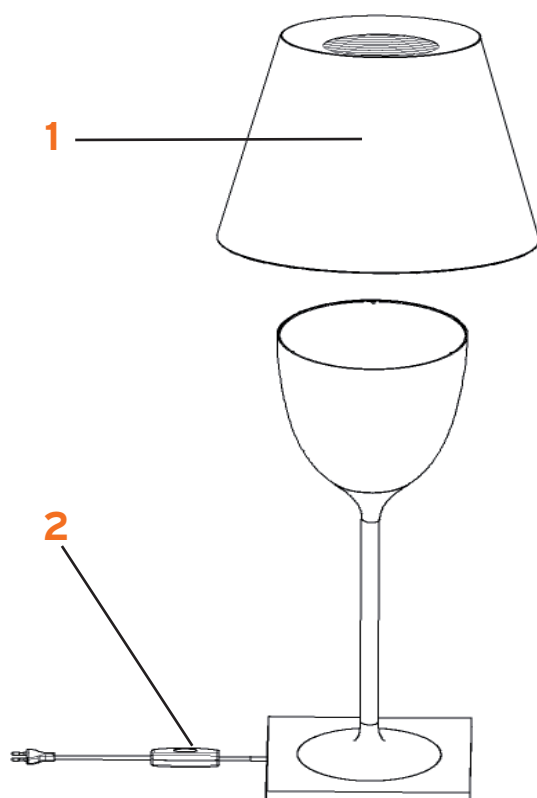

13806

K TRIBE T1

Philippe Starck

FLOS

www.flos.com

- 1. Diff. esterno vetro trasparente ricambi :: Transparent glass external diffuser
- 1. Assieme diff. est./anello trasparente ricambi :: External Trans. diffuser and ring spare part
- 1. Assieme diff. est./anello fumè ricambi :: External Fumé diffuser and ring spare part
- 2. Dimmer RTS1 230V nero :: 230V Black RTS1 dimmer