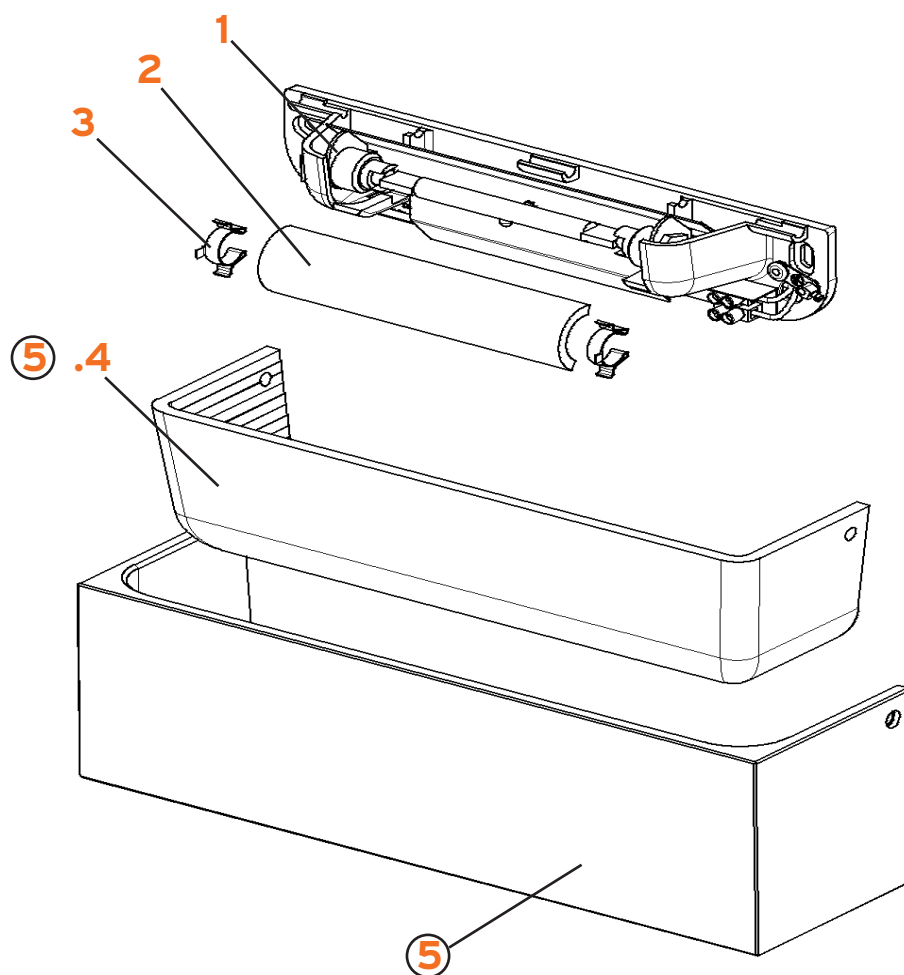

ONTHEROCKS HL

Antonio Citterio with Toan Nguyen

FLOS

www.flos.com

1. Semi p.lampada R7S A10 cm25 :: R7S A10 cm25 half l.holder
2. Vetro prot. curvo sabbiato :: Curved sanded protective glass
3. Molla vetro prot. curvo nk :: Curved protective glass nickel spring
4. Diff. interno Ontherocks 1 HL BCO :: Ontherocks 1 HL internal white diff.
5. Ass. diff. Ontherocks 1 HL ricambi :: Ontherocks 1 HL diff. ass.

13559

11376

06356

13567

RF4651100