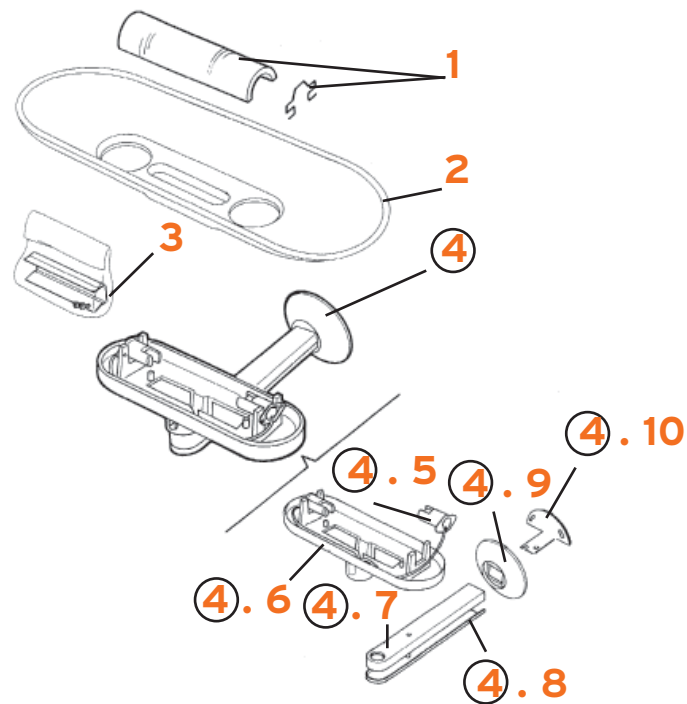

WALL

P.A. King/S. Miranda/G.L. Arnaldi

FLOS

www.flos.com

1.	1	Vetro prot. curvo compl. :: Protection curved glass	03336	6.	6	Corpo antracite :: Anthracite body	01967
2.	2	Diff. vetro bianco acidato :: White glass diffuser	03271	7.	7	Supporto antracite :: Anthracite support	01969
2.	2	Diff. vetro blu sabbato :: Blue glass diffuser	03272	7.	7	Supporto grigio :: Grey support	08610
3.	3	Sacchetto accessori riflettore :: Accessories kit/renal/screws	01372	8.	8	Copertura antracite :: Anthracite cover	01971
4.	4	Corpo mont. blu :: Blue body assembly	02103	8.	8	Copertura grigio :: Grey cover	08609
4.	4	Corpo mont. ant. :: Anth. body assembly	02104	9.	9	Rosone antracite :: Anthracite wall rose	01979
5.	5	Semi p.lampada R7S cm28 :: R7S 28cm half l.holder	04312	10.	10	Attacco a muro stampato e zn. :: Wall attachment	00965
5.	6	Corpo grigio :: Grey bod	08611