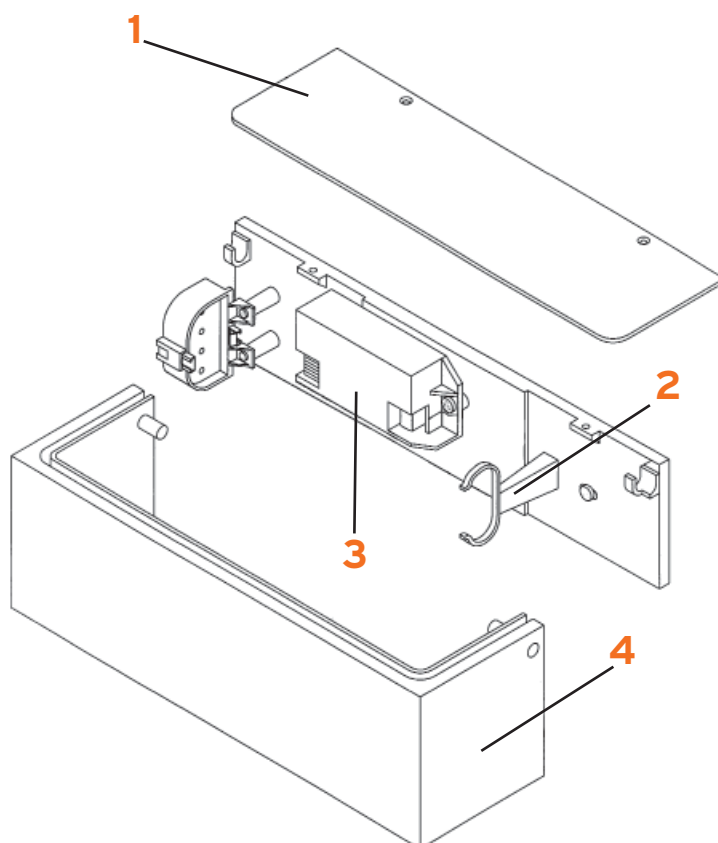

ONTHEROCKS FL

Antonio Citterio with Toan Nguyen

FLOS

www.flos.com

1. Schermo protezione Ontherocks 1 :: Ontherocks 1 protection screen	11448
1. Schermo protezione Ontherocks 2 :: Ontherocks 2 protection screen	11447
2. Supporto lampadine :: Bulb support	11446
3. Alim. elettr. Philips Match-box 124 :: Philips Match-box 124 elec. ballast	11462
4. Ass. diff. filtro argento Ontherocks 1 :: Ontherocks 1 diff. ass. with silver filter	RF4650160
4. Ass. diff. filtro opal. Ontherocks 1 :: Ontherocks 1 diff. ass. with opal filter	RF4650171
4. Ass. diff. filtro argento Ontherocks 2 :: Ontherocks 2 diff. ass. with silver filter	RF4660160
4. Ass. diff. filtro opal. Ontherocks 2 :: Ontherocks 2 diff. ass. with opal filter	RF4660171