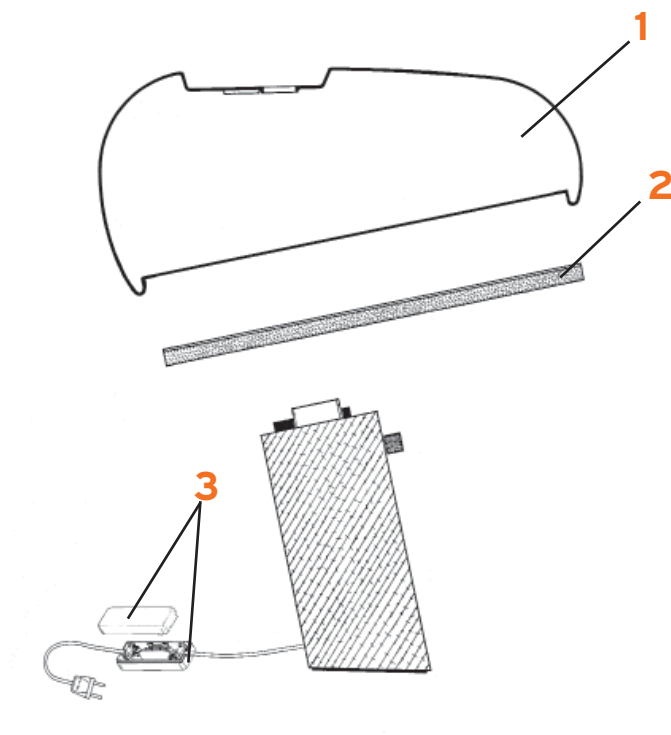

SNOOPY

Achille Castiglioni and Pier Giacomo Castiglioni

1. Riflettore nero :: Black reflector

2. Diffusore vetro :: Glass diffuser

3. Ass. mont. + scatola P. fusibile cl. II :: Assembly kit + box with fuse cl. II

80966

84656

12478