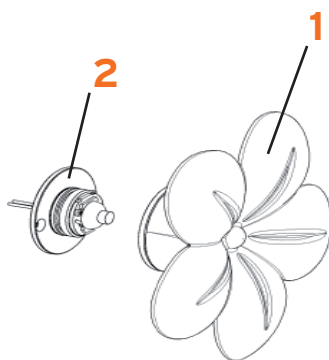

WALL FLOWER

Marcel Wanders

FLOS

www.flos.com

1. Assieme diffusore trasparente :: Transparent diffuser assembly

RF9450100

1. Assieme diffusore satinato :: Satin-finish diffuser assembly

RF9450261

2. Ass.scheda led :: Led electronic PCB card

RF9450161