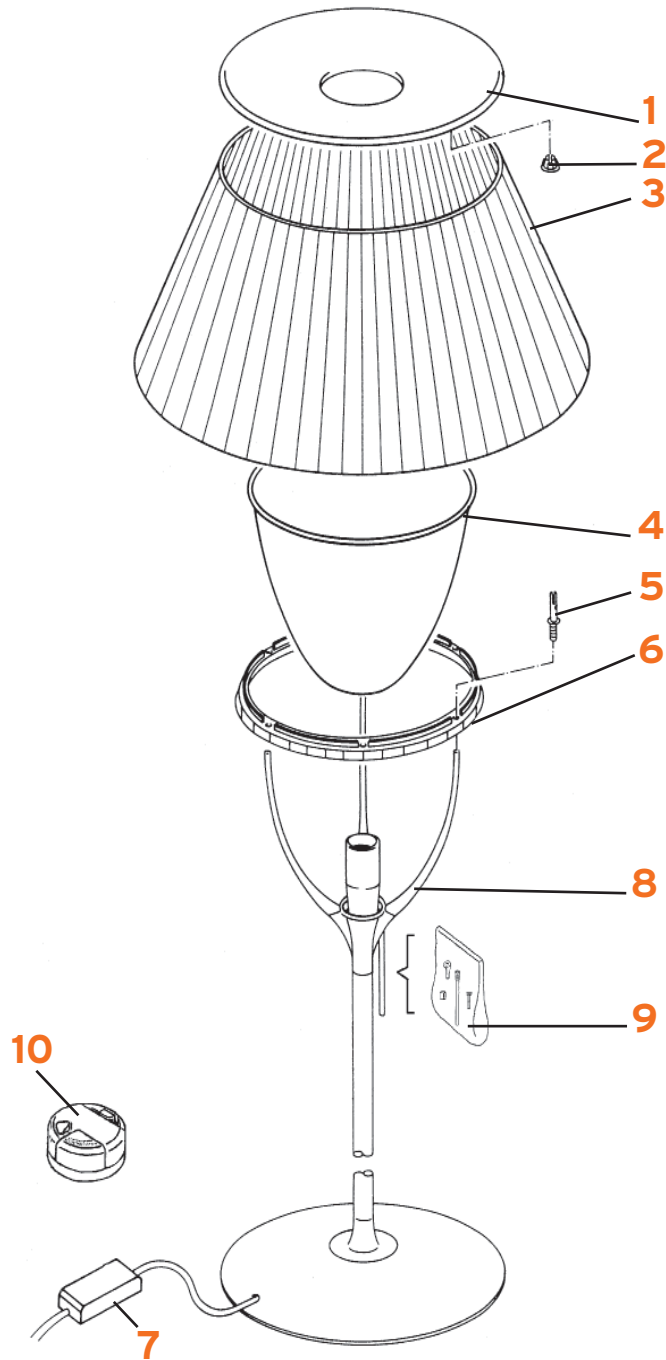

RF6463020

RF6463002

RF6463009

RF6463014

04487

ROMEO SOFT F

Philippe Starck

1. Anello copertura Romeo F/T2 :: Romeo F/T2 cover ring
2. Ass. sacch. tappi copert. anello :: Cover ring spindles set
3. Corona avorio :: Ivory crown
4. Diffusore acidato :: Acid-etched diffuser
5. Sacch. minut. viti/perno Romeo :: Romeo screw/bolts small parts bag
6. Anello di sostegno S2/T2/F :: S2/T2/F support ring
7. Touch dimmer 230/240V 300W :: 230/240V 300W touch dimmer
8. Braccio di sostegno F/T2 grigio :: F/T2 grey support bracket
9. Sacch. minut. astina di contatto :: Contact rod small parts bag
10. Dimmer Rondò 500W 240V nero :: Black 500W 240V Rondò dimmer