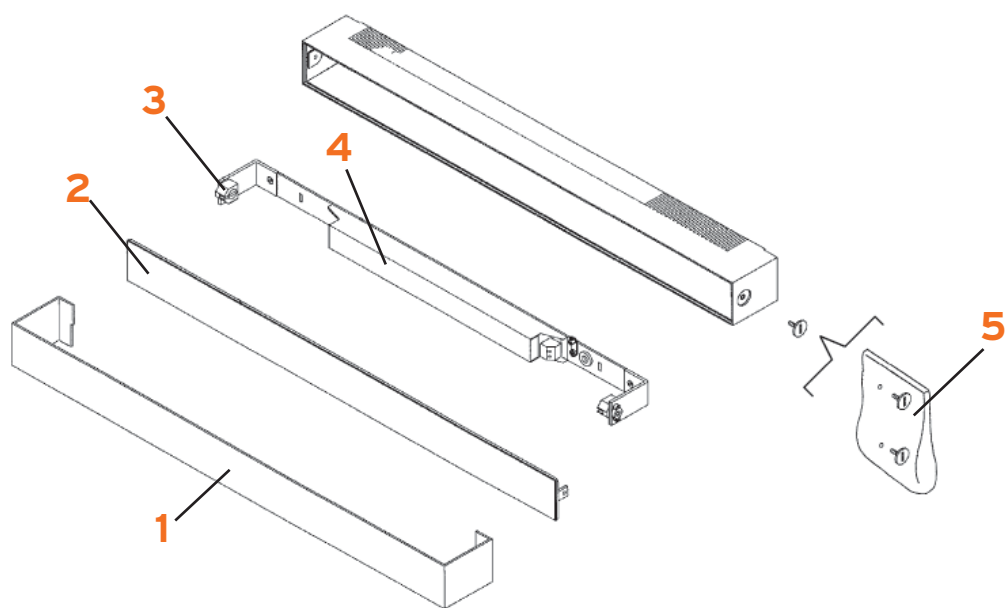

ALL LIGHT

Rodolfo Dordoni

FLOS

www.flos.com

1. Fregio copertura closed Acciao :: Closed decorative cover in steel	11645
1. Fregio copertura closed bianco :: Closed decorative cover in white	11412
1. Fregio copertura closed grigio :: Closed decorative cover in grey	11413
1. Fregio copertura closed nero :: Closed decorative cover in black	11414
1. Fregio copertura closed bianco opal. (grezzo) :: Closed decorative cover opal (raw)	11415
1. Fregio copertura closed cromo :: Closed decorative cover in chrome	11550
2. Copertura con guarnizione :: Cover with seal	RF0180002
3. Semiportalampada G5 144 Stucchi :: Half lampholder G5 144 Stucchi	04114
4. Al.EI. Osram QTP5 1x24-39W :: Ballast Osram QTP5 1x24-39W	16444
5. Sacch. viti speciale con or ricambi :: Special screw bag with or spares	RF0180001