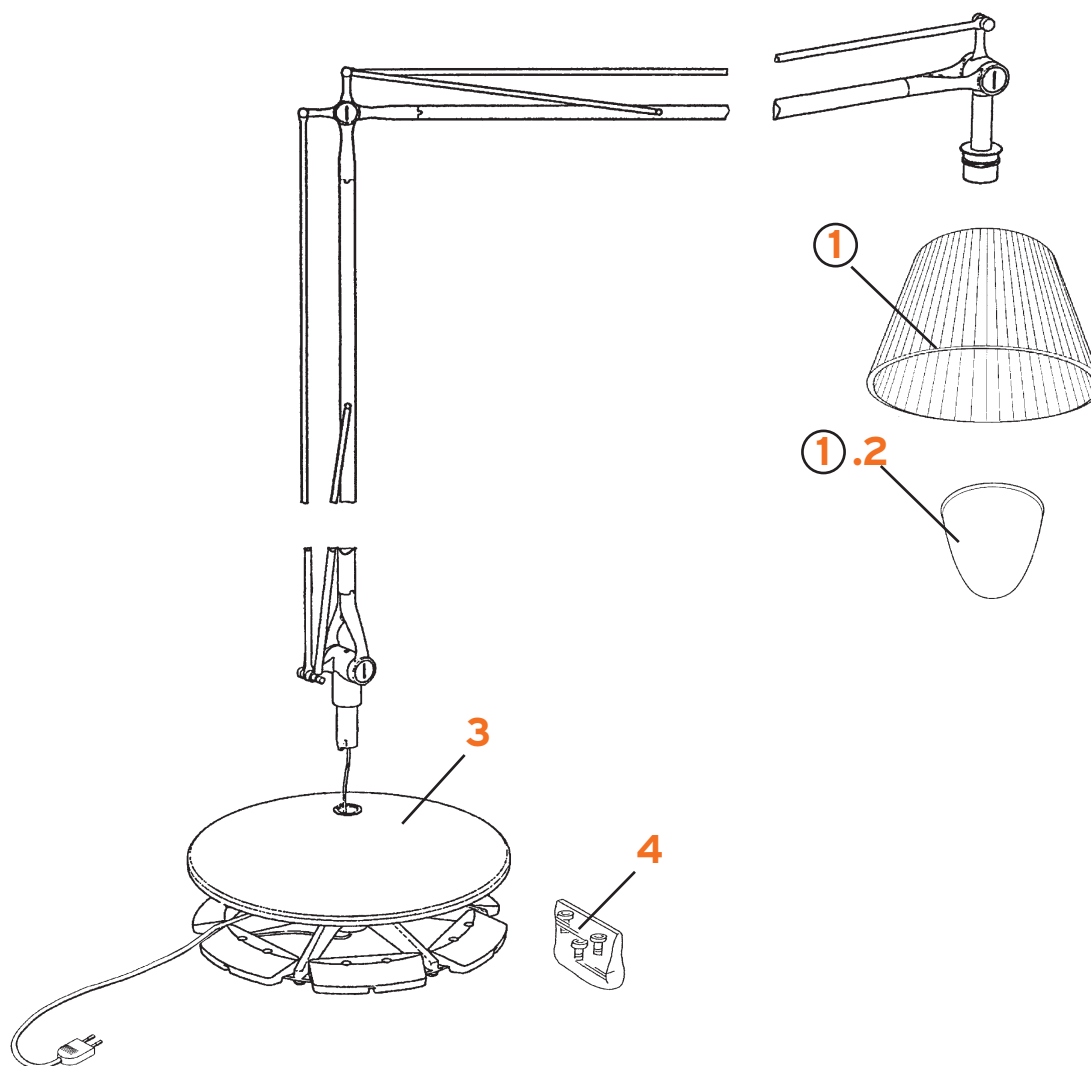

SUPERARCHIMOOON OUTDOOR

Philippe Starck

FLOS

www.flos.com

1. Ass. diffusore grigio/arancio imballato :: Grey/orange packaged diffuser assembly

1. Ass. diffusore grigio/bianco imballato :: Grey/white packaged diffuser assembly

1. Ass. diffusore Green Wall :: Green Wall packaged diffuser assembly

1. Ass. diffusore Panama :: Panama packaged diffuser assembly

2. Diff. interno per versioni Panama e Green Wall :: Internal diff. for Panama & Green Wall version

2. Diff. interno per prima versione :: First version internal diffuser

3. Copertura grigia ricambi :: Grey cover - spare part

4. Sacc. piedini ricambi :: Bag with small floor supports - spare part

RF6377002

RF6377009

RF6377041

RF6377022

13806

11076

RF6376200

RF6372200