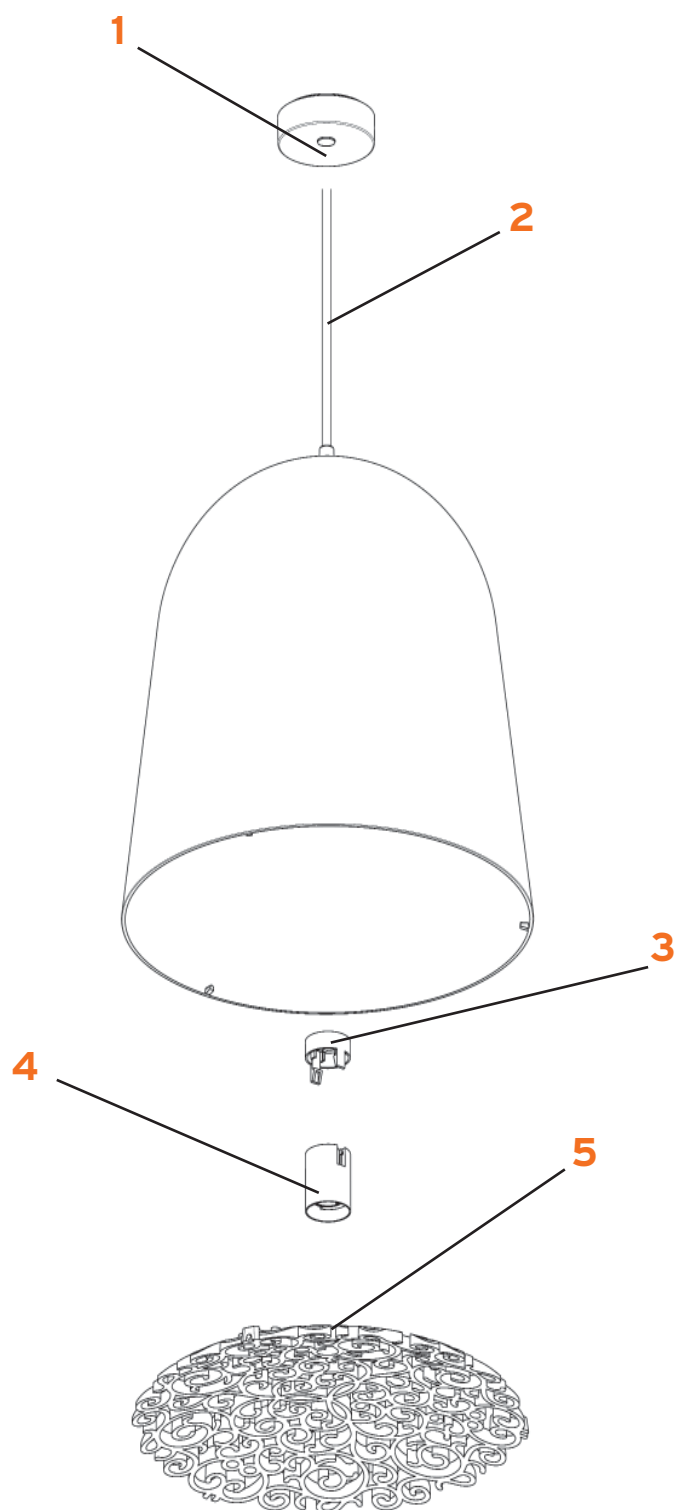

CAN CAN

Marcel Wanders

FLOS

www.flos.com

1. Ass. rosone nero ricambi :: Black ceiling rose assembly

RF1555030

3. Attacco porta lampade :: Lamp fitting support

20981

1. Ass. rosone bianco ricambi :: White ceiling rose assembly

RF1555009

4. P.Lamp. E27 bianco :: E 27 white lamp socket

03901

2. Cavo elettrico nero 2X1,00 :: Black electrical cable 2X1,00

20488

5. Can Can fregio trasp. ric. :: Can Can transp. diffuser

RF1551000

2. Cavo elettrico bianco 2X1,00 :: White electrical cable 2X1,00

20487

5. Can Can fregio viola ric. :: Can Can purple diffuser

RF1551042