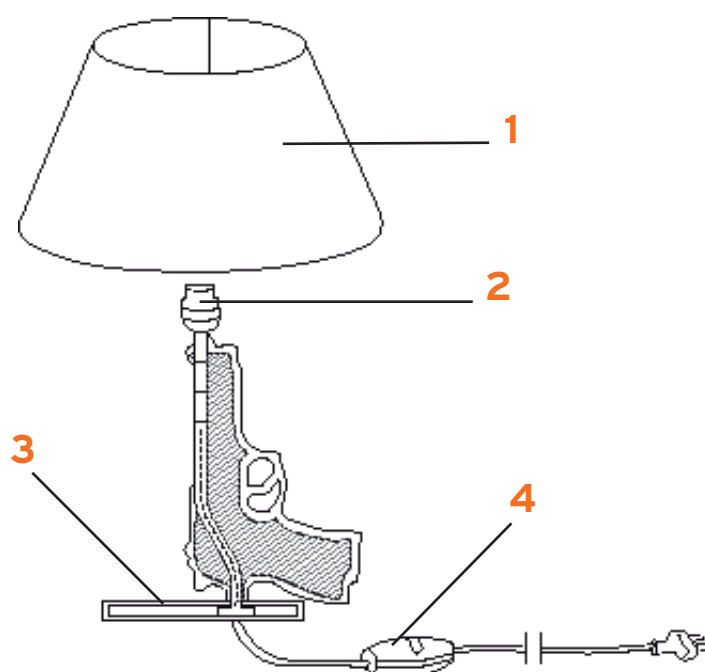

BEDSIDE GUN

Philippe Starck

FLOS

www.flos.com

1. Assieme diffusore nero Ricambi :: Black diffuser set
1. Assieme diffusore bianco Ricambi :: White diffuser set
2. Portalampada E27 nero :: Black E27 lampholder
3. Assieme base cromo :: Glossy crom base set
3. Assieme base oro lux lucido :: Glossy gold lux base set
4. Dimmer 101 160W 220/240V nero :: Black dimmer 101 160W 220/240

RF2960030

RF2960009

13750

16603

15142

09005