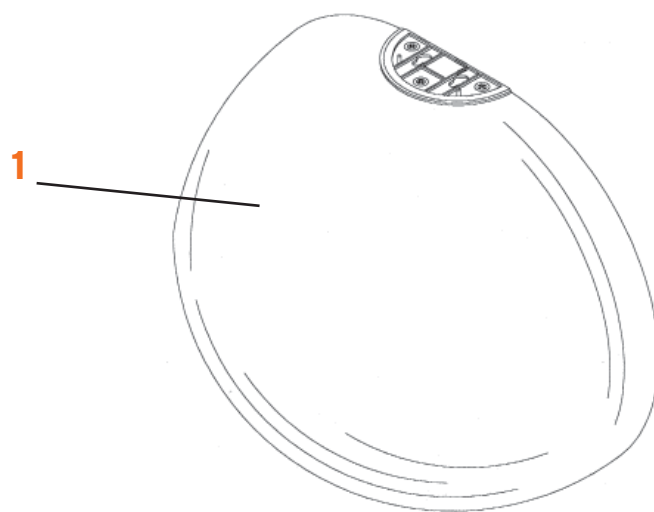

GLO-BALL W

Jasper Morrison

www.flos.com