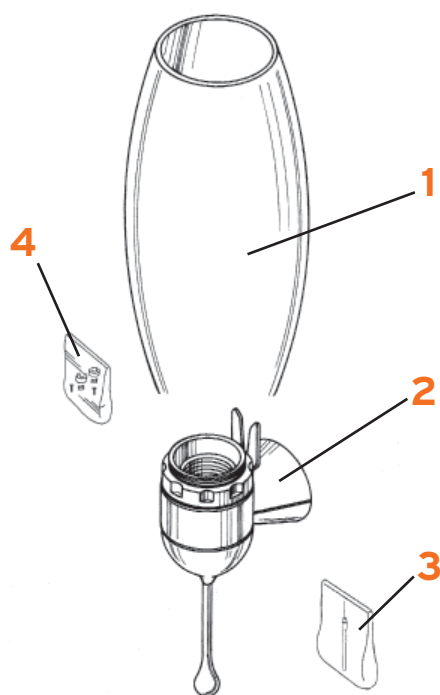

10762

10763

VENEZIA

Matteo Thun

FLOS

www.flos.com

1. Diffusore vetro bianco :: White glass diffuser
2. Ass. p.lampada switch bianco :: White switch l.holder assemb.
2. Ass. p.lampada switch cromo :: Chrome switch l.holder assemb.
3. Sacchetto kit accensione :: Lighting bag kit
4. Sacchetto vetro accessori :: Glass accessories bag