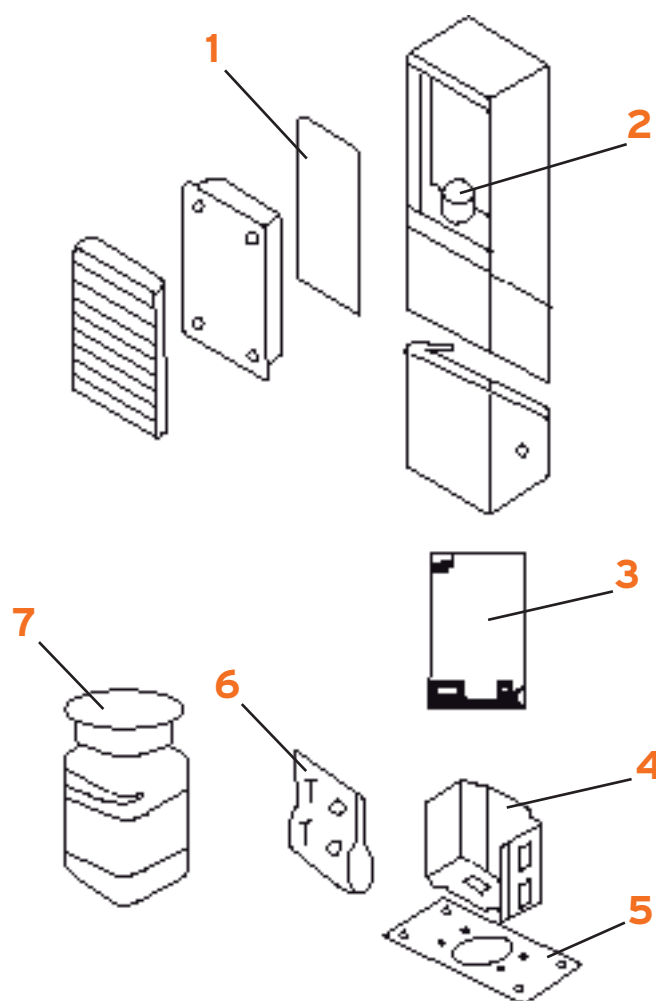

45 ADJ HL

Tim Derhaag

1. Guarnizione di tenuta diff./rifl. 45 :: Gasket for diffuser/reflector 45

2. Portalampada G8.5 A80 Cm 130 :: G8.5 A80 Cm 130 lampholder

3. Al. el. 20-60W 230/240V x HL1 :: 20-60W 230/240V for HL1 electronic supply

3. Al. el. 105W 230/240V x HL2-3 :: 105W 230/240V for HL2-3 electronic supply

4. Attacco parete 45 :: 45 Wall attachment

5. Piastra di stabilità att. terra 45 :: Stability plate earth attachment 45

6. Sacc. minuteria att.par./piastra stabilità 45 :: wall/stability plate attac. nuts and bolts bag 45

7. 45 Kit manutenzione finitura teak :: 45 Teak finish Maintenance Kit

13125

14758

14866

12773

13097

13580

RF0045002

RF0059000