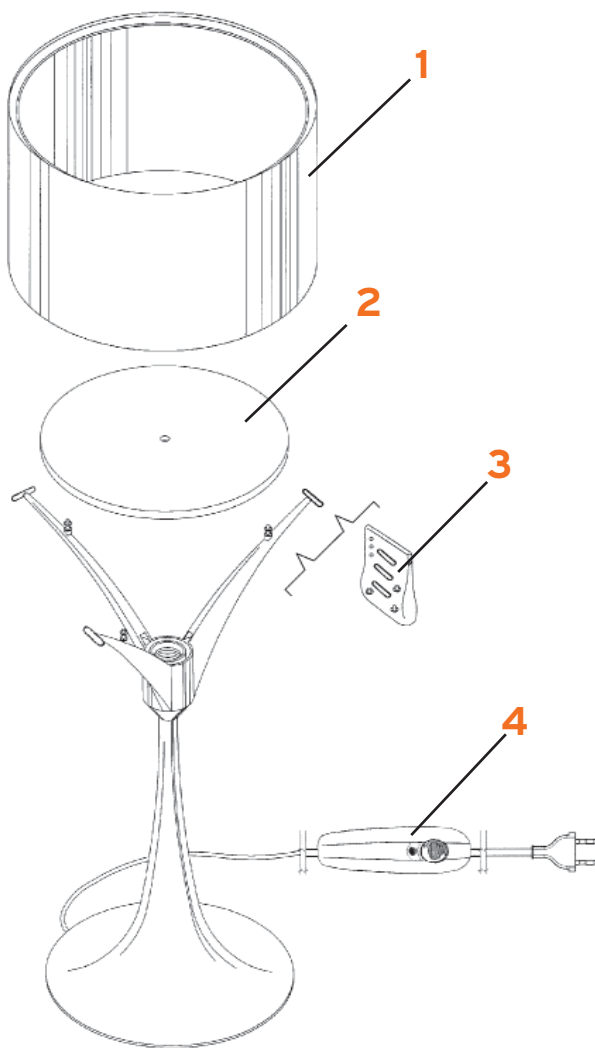

SPUN LIGHT T2

Sebastian Wrong

FLOS

www.flos.com

1. Diffusore T2 nero :: T2 black diffuser	11715
1. Diffusore T2 bianco :: T2 white diffuser	11717
1. Diffusore T2 grigio :: T2 grey diffuser	11718
1. Diffusore T2 all.luc.zapp. :: T2 all.luc. diffuser	15889
1. Diffusore T2 mud :: T2 mud diffuser	20191
2. Vetro antiabbagliamento T2 :: T2 anti-glare glass	11696
3. Sacc. supp. diff. + or :: Bag with diff. supports + O-rings	RF6610100
4. Dimmer RT S1 RL1618 230V N.ro T.N. :: RT S1 RL1618 230V N.T. black dimmer	04291
4. Dimmer RT S1 RL1618 230V B.co T.N. :: RT S1 RL1618 230V N.T. white dimmer	13467