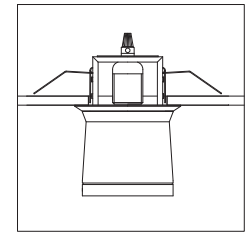

Nota
Note

Diffusor en Pyrex / Pyrex diffusor
Peso 1 Kg / Weight 2,2 lbs