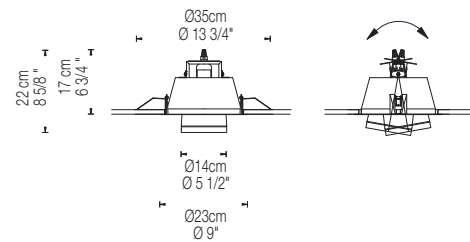

Versátil

design
Ricardo Armiñana
2010

Versátil

design
Ricardo Armiñana
2010

Tipología Type	Código Item#	Color Color	Material Material	Base metálica Metal finish	Medidas Dimensions	Bombillas Lamping	Certificaciones Certifications
VERSATIL E1 EMPOTRABLE CEILING	9088-01	Blanco / White	Aluminio / Aluminum	Blanco / White		LED / LED Max 1x(9x3W) PAR38 GZ10 240v	⊕ ⊖
	9088-02	Dorado / Gold	Aluminio / Aluminum	Blanco / White		Fluorescencia compacta / Energy Saving MAX 1x20W E27 TORNADO MAX 1x23W E27 LILIPUT	⊕ ⊖ CE IP20
	9088-03	Negro / Black	Aluminio / Aluminum	Blanco / White			
	9088-04	Aluminio / Aluminum	Aluminio / Aluminum	Blanco / White			
	9088-05	Titanio / Titanium	Aluminio / Aluminum	Blanco / White