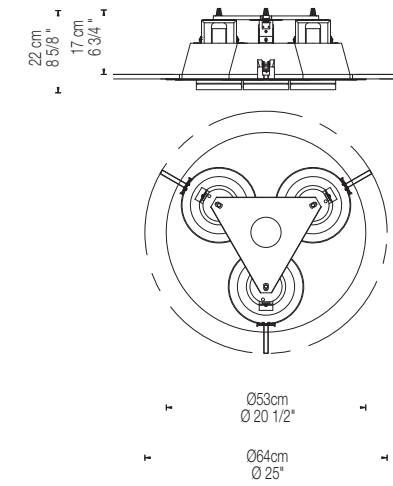

**Nota
Note**

Diffusor en Pyrex / Pyrex diffusor
Peso 5,5 Kg / Weight 12 lbs