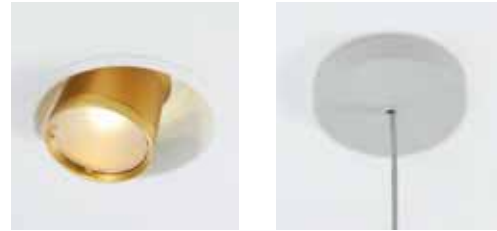

Versátil

design
Ricardo Armiñana
2010

Tipología Type	Código Item#	Color Color	Material Material	Base metálica Metal finish	Medidas Dimensions	Bombillas Lamping	Certificaciones Certifications
VERSÁTIL SUSPENSION PENDANT	9086-01	Blanco / White	Aluminio / Aluminum	Blanco / White		Fluorescencia compacta/ Saving Energie-Max 1x20w QR111-GU10-110'-220v/240v LED / LED Max 1x(9x3W) PAR38 GZ10 240v N. América / Japan Fluorescencia compacta/ Saving Energie-Max 1x20W QR111-GU10-110'-220V/240V LED / LED Max 1x(9x3W) PAR38 GZ10 120v	
	9086-02	Dorado / Gold	Aluminio / Aluminum	Blanco / White			
	9086-03	Negro / Black	Aluminio / Aluminum	Blanco / White			
	9086-04	Aluminio / Aluminum	Aluminio / Aluminum	Blanco / White			
	9086-05	Titanio / Titanium	Aluminio / Aluminum	Blanco / White			

Nota
Note

Diffusor en Pyrex / Pyrex diffusor
Longitud cable 2m / Wire length 79"

Versátil

design
Ricardo Armiñana
2010

Certificaciones Certifications	Bombillas Lamping	Medidas Dimensions	Base metálica Metal finish	Material Material	Color Color	Código Item#	Tipología Type
	LED / LED Max 1x(9x3W) PAR38 GZ10 240v Fluorescencia compacta / Energy Saving MAX 1x20W E27 TORNADO MAX 1x23W E27 LILIPUT HID compacta / HID compact MAX 1x70W E27 HID (Must be used in combination with a gear and ignitor or electronic gear.) MAX 1x70W GX8,5 HID (Must be used in combination with a gear and ignitor or electronic gear.) MAX 1x70W GX10 HID (Must be used in combination with a gear and ignitor or electronic gear.) N. América / Japan LED / LED Max 1x(9x3W) PAR38 GZ10 120v Fluorescencia compacta / Energy Saving MAX 1x20W E26 TORNADO 120v MAX 1x23W E26 LILIPUT 120v HID compacta / HID compact MAX 1x70W E26 HID (Must be used in combination with a gear and ignitor or electronic gear.) MAX 1x70W GX8,5 HID (Must be used in combination with a gear and ignitor or electronic gear.) MAX 1x70W GX10 HID (Must be used in combination with a gear and ignitor or electronic gear.)		Blanco / White	Aluminio / Aluminum	Blanco / White	9087-01	VERSÁTIL PLAFON CEILING
			Blanco / White	Aluminio / Aluminum	Dorado / Gold	9087-02	
			Blanco / White	Aluminio / Aluminum	Negro / Black	9087-03	
			Blanco / White	Aluminio / Aluminum	Aluminio / Aluminum	9087-04	
			Blanco / White	Aluminio / Aluminum	Titanio / Titanium	9087-05