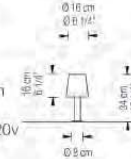

Cotton

Floor lamp composed by one shade in six different fabrics and white interior. Metal white base. Transparent electric wire.

white	cod.9036-01	
red	cod.9036-02	
black	cod.9036-03	
beige	cod.9036-04	
green	cod.9036-05	
blue	cod.9036-06	

TABLE MEDIUM

Halogen
Max 1x100w E27
N. America / Japan
Halogen
Max 1x100w E26 120v

Energy saving
Max 1x23w E27

IP20