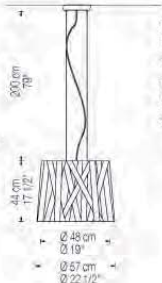

dress

Pendant lamp composed of a satin ribbon that envelops a delicate black metal frame. Lower fabric diffuser. White, red, turquoise, cream and black are the color options offered.

- white cod.9017-01
- red cod.9017-02
- black cod.9017-03
- cream cod.9017-04
- turquoise cod.9017-05

TABLE

Halogen
Max 1x60w G9 dimmer
N.America / Japan
halogen
Max 1x60w G9 120v dimmer

IP20

dress

Table lamp composed of a satin ribbon that envelops a delicate black metal frame. White, red, turquoise, cream and black are the color options offered.

- white cod.9018-01
- red cod.9018-02
- black cod.9018-03
- cream cod.9018-04
- turquoise cod.9018-05

TABLE

Incandescent
Max 1x150w E27 dimmer
N.America / Japan
Incandescent
Max 1x150w E26 120v dimmer

Energy saving
Max 1x23w E27

IP20

dress

Table lamp composed of a satin ribbon that envelops a delicate black metal frame. Glass diffuser on top. White, red, turquoise, cream and black are the color options offered.

- white cod.9019-01
- red cod.9019-02
- black cod.9019-03
- cream cod.9019-04
- turquoise cod.9019-05