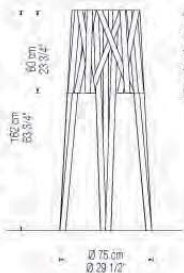

dress

Floor lamp composed of a satin ribbon that envelops a delicate black metal frame. White, red, turquoise, cream and black are the color options offered.

- white cod.9021-01
- red cod.9021-02
- black cod.9021-03
- cream cod.9021-04
- turquoise cod.9021-05

PENDANT

Incandescent
Max 1x100w E27
N.America / Japan
Incandescent
Max 1x100w E26 120v

Energy saving
Max 1x23w E27

IP20