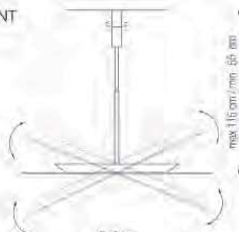

**hanging hoop**

Adjustable pendant fixture with a glossy acrylic face. A unique swivel mechanism allows its light source to easily be directed in many different positions.

ø60  
N.America / Japan  
Energy saving  
Max 4x23w E26 120v