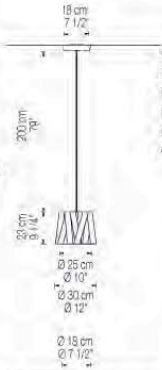

dress

Pendant lamp composed of a satin ribbon that envelops a delicate black metal frame. White, red, turquoise, cream and black are the color options offered.

- white cod.9016-01
- red cod.9016-02
- black cod.9016-03
- cream cod.9016-04
- turquoise cod.9016-05

PENDANT

Incandescent
Max 1x150w E27
N.America / Japan
Incandescent
Max 1x150w E26 120v

Energy saving
Max 1x23w E27

IP20