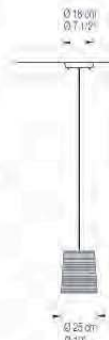

PENDANT SMALL

Incandescent  
Max 1x60w E27  
N. America / Japan  
Incandescent  
Max 1x60w E26 120v

Energy saving  
Max 1x15w E27

IP20

Tali

Pendant lamp composed of a thin ribbon that envelops a delicate white shade. Metal white canopy and white textile electric wire. Available in four ribbon colors.