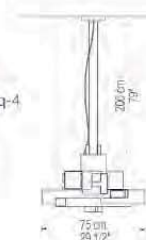

white cod.9026-13

PENDANT

5 Kg. / 11 lbs.  
Energy saving  
Max 1x42w GX24q-4

⊕ ⊖ CE U<sub>L</sub>

IP20

**bizarre**

Pendant lamp made with profiles of modified Policryl®.

white cod.9003-01