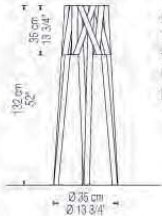

FLOOR

Incandescent
Max 1x150w
E27 dimmer
N.America / Japan
Incandescent
Max 1x150w
E26 120v dimmer

Energy saving
Max 1x23w E27

IP20

dress

Floor lamp composed of a satin ribbon that envelops a delicate black metal frame. White, red, turquoise, cream and black are the color options offered.

- white cod.9020-01
- red cod.9020-02
- black cod.9020-03
- cream cod.9020-04
- turquoise cod.9020-05

FLOOR

Incandescent
Max 3x100w
E27 dimmer
N.America / Japan
Incandescent
Max 3x100w
E26 120v dimmer

Energy saving
Max 3x23w E27

IP20