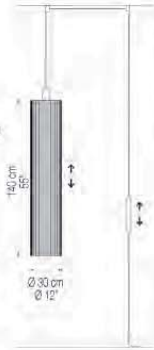

PENDANT
ø30cm / 11 3/4"

Incandescent
Max 1x60w E27
N.America / Japan
Max 1x60w E26 120v

Energy saving
Max 1x20w E27

IP20

swing

Adjustable height pendant fixture with unique counterweight system available in black chrome or glossy white. The dancing cotton strands are available in white, black, carmine red, sage green, light grey, violet, brown and flax.

black chrome

white	cod.9004-01	
black	cod.9004-02	
red	cod.9004-03	
green	cod.9004-04	
flax	cod.9004-05	
brown	cod.9004-06	
violet	cod.9004-07	
grey	cod.9004-08	

glossy white

white	cod.9004-09	
black	cod.9004-10	
red	cod.9004-11	
green	cod.9004-12	
flax	cod.9004-13	
brown	cod.9004-14	
violet	cod.9004-15	
grey	cod.9004-16	

PENDANT
swingOne
cod.9027

Incandescent
Max 1x60w E27
N.America / Japan
Max 1x60w E26 120v

Energy saving
Max 1x20w E27

IP20