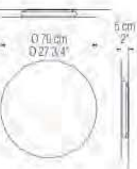

white cod.9010-05

red cod.9010-06

WALL / CEILING  
ø70cm / 27 3/4"

Fluorescent  
Max 1x10w G10Q

⊕ ⊖ CE U<sub>L</sub> ADA

IP20

**hoopmetal**

Indirect wall or ceiling flush mount. Metal face is finished in a high-gloss enamel available in white, black, or red.