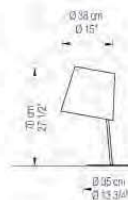

Exentrica

Table lamp composed by one shade in traslucet fabric and white interior plastic. Shade and metal base available in three colors. Trasparent electric wire.

white	cod.9048-01	
red	cod.9048-02	
black	cod.9048-03	

Distancia mínima al objeto a iluminar: 0,30m / Minimum distance from object to be illuminated: 0,30m / Distanza minima dall'oggetto da illuminare: 0,30m / Mindestabstand zum beleuchteten Objekt: 0,30m / Distance minimum avec l'objet à illuminer: 0,30m /

Luminaria idónea para la instalación sobre superficies inflamables / Object also suitable for installation on normally flammable surfaces / Apparecchio idoneo ad essere installato anche su superfici normalmente infiammabili / Auch auf normal entzündlichen Flächen installierbar / Luminaire apte pour installation sur des surfaces inflammables /

Luminaria realizada en clase de seguridad I y por tanto provista de toma de tierra / Unit realized in safety class I and provided with earth wire / Apparecchio realizzato in classe di sicurezza I e pertanto provvisto di collegamento di terra / Schutzklasse I mit Erdschluss / Luminaire réalisée en classe de sécurité I et donc pourvue de prise de terre /

Luminaria realizada en clase de seguridad II con refuerzo y doble aislamiento y por tanto sin dispositivo de toma de tierra. / Unit realized in safety class II with double and reinforced insulation and hence not provided with earth wire. / Apparecchio realizzato in classe di sicurezza II con rinforzo e doppio isolamento e pertanto non provvisto di collegamento di terra. / Schutzklasse II mit doppelter und verstärkter Isolierung, ohne Erdschluss / Luminaire réalisée en classe de sécurité II avec renfort et double isolement, et donc sans dispositif de prise de terre. /

Certificado de conformidad con las directivas de la comunidad europea / It certifies the conformity of the product to the european community / Attestà la conformità del prodotto alle disposizioni delle normative della comunità europea / Zertifizierte Konformität mit europäischen Normen / Certificat de conformité aux directives de la communauté européenne /

Marca de conformidad U.S.A. y Canada / Marchio di conformità U.S.A. e Canada / U.S.A. and Canada conformity seal / conforme à la norme U.S.A. et Canada / Konformitätszeichen U.S.A. und Canada /

Americans with Disabilities Act /

Fambuena Luminotecnia S.L. Se reserva la facultad de modificar en cualquier momento y sin preaviso las características técnicas y estéticas de los elementos ilustrados en este catálogo. Los productos realizados en vidrio tienen una tolerancia cromática y métrica que corresponde a la fabricación artesanal del mismo.

Fambuena Luminotecnia S.L. reserves the right to change, at any time and without prior warning, the technical specifications of any products illustrated in this catalogue.