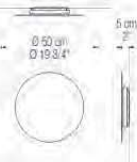

hoopmetal

Indirect wall or ceiling flush mount. Metal face is finished in a high-gloss enamel available in white, black, or red.

glossy black cod.9010-01

white cod.9010-05

red cod.9010-06

WALL / CEILING
ø70cm / 27 3/4"

Fluorescent
Max 1x10w G10Q

⊕ ⊖ CE U_L ADA

IP20