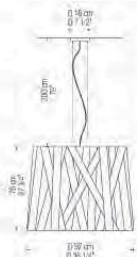

PENDANT

XL
Incandescent
Max 6x100w E27

Energy saving
Max 6x23w E27

IP20

dress

Pendant lamp composed of a satin ribbon that envelops a delicate black metal frame. Lower fabric diffuser. White, red, turquoise, cream and black are the color options offered.

- white cod.9023-01
- red cod.9023-02
- black cod.9023-03
- cream cod.9023-04
- turquoise cod.9023-05