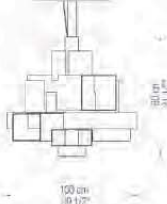

WALL / CEILING
ø50cm / 19 3/4"

Fluorescent
Max 1x32w G10Q

⊕ ⊖ CE U_L ADA

IP20

hoopglass

Wall or ceiling flush mount with high-gloss triple-layer blown-glass diffuser available in: white rope, cognac and gray graphite.

white rope cod.9010-02

grey cod.9010-03

cognac cod.9010-04

WALL / CEILING
ø50cm / 19 3/4"

Fluorescent
Max 1x32w G10Q

⊕ ⊖ CE U_L ADA

IP20

hoopmetal

Indirect wall or ceiling flush mount. Metal face is finished in a high-gloss enamel available in white, black, or red.

glossy black cod.9010-01

white cod.9010-05

red cod.9010-06

WALL / CEILING
ø70cm / 27 3/4"

Fluorescent
Max 1x10w G10Q

⊕ ⊖ CE U_L ADA

IP20

hoopmetal

Indirect wall or ceiling flush mount. Metal face is finished in a high-gloss enamel available in white, black, or red.

glossy black cod.9011-01

white cod.9011-02

red cod.9011-03

PENDANT

ø60
Fluorescent
circular T5.
Max 1x40w

ø100
Fluorescent
circular T5
Max 1x40w

⊕ ⊖ CE

IP20

hanging hoop

Adjustable pendant fixture with a glossy acrylic face. A unique swivel mechanism allows its light source to easily be directed in many different positions.

ø60
N.America / Japan
Energy saving
Max 4x23w E26 120v

ø100
N.America / Japan
Energy saving
Max 4x23w E26 120v

⊕ ⊖ CE

IP20

black cod.9026-10

black cod.9026-11

white cod.9026-12

white cod.9026-13

white cod.9026-13

white cod.9026-13

PENDANT

5 Kg. / 11 lbs.
Energy saving
Max 1x42w GX24q-4

⊕ ⊖ CE U_L

IP20

bizarre

Pendant lamp made with profiles of modified Policryl®.

white cod.9003-01

ivory cod.9003-02

PENDANT

11 kg. / 24,25 lbs
Energy saving
Max 4x42w GX24q-4

⊕ ⊖ CE U_L

IP20

bizarre XL

Pendant lamp made with profiles of modified Policryl®.

white cod.9033-01

ivory cod.9033-02

PENDANT

ø45cm / 17 3/4"
3,5Kg. / 7,7 lbs.

Incandescent
Max 1x150w E27
N.America / Japan

Incandescent
Max 1x150w E26 120v