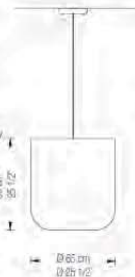

Malva

Pendant lamp composed by one shade in three different fabrics. White textile electric wire and white canopy.

white	cod.9035-01	
red	cod.9035-02	
beige	cod.9035-03	

FLOOR

Halogen
Max 1x100w E27
N. America / Japan
Halogen
Max 1x100w E26 120v

Energy saving
Max 1x23w E27

IP20