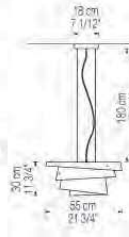

ossy50

Pendant lamp made in fabric with base and structure in black chrome metal.