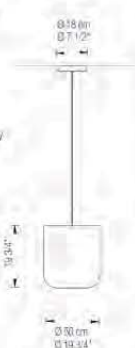

Malva

Pendant lamp composed by one shade in three different fabrics. Trasparent electric wire and white canopy.

white	cod.9034-01	
red	cod.9034-02	
beige	cod.9034-03	

PENDANT LARGE

Halogen
Max 1x150w E27
N. America / Japan
Halogen
Max 1x150w E26 120v

Energy saving
Max 1x23w E27

IP20