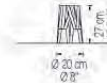

dress

Table lamp composed of a satin ribbon that envelops a delicate black metal frame. White, red, turquoise, cream and black are the color options offered.

- white cod.9018-01
- red cod.9018-02
- black cod.9018-03
- cream cod.9018-04
- turquoise cod.9018-05

TABLE

Incandescent
Max 1x150w E27 dimmer
N.America / Japan
Incandescent
Max 1x150w E26 120v dimmer

Energy saving
Max 1x23w E27