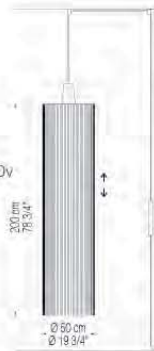

black chrome

white	cod.9014-01	
black	cod.9014-02	
red	cod.9014-03	
green	cod.9014-04	
flax	cod.9014-05	
brown	cod.9014-06	
violet	cod.9014-07	
grey	cod.9014-08	

glossy white

white	cod.9014-09	
black	cod.9014-10	
red	cod.9014-11	
green	cod.9014-12	
flax	cod.9014-13	
brown	cod.9014-14	
violet	cod.9014-15	
grey	cod.9014-16	

PENDANT
swingOne XL
cod.9028

Incandescent
Max 1x150w E27
N.America / Japan
Max 1x150w E26 120v

Energy saving
Max 1x23w E27

IP20