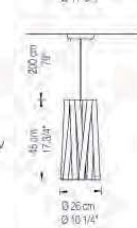

Dress Cone

Pendant lamp composed of a satin ribbon that envelops a delicate black metal frame. White, red, turquoise, cream and black are the color options offered.

- white cod.9030-01
- red cod.9030-02
- black cod.9030-03
- cream cod.9030-04
- turquoise cod.9030-05