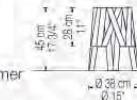

dress

Table lamp composed of a satin ribbon that envelops a delicate black metal frame. Glass diffuser on top. White, red, turquoise, cream and black are the color options offered.

- white cod.9019-01
- red cod.9019-02
- black cod.9019-03
- cream cod.9019-04
- turquoise cod.9019-05