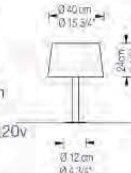

Cotton

Floor lamp composed by one shade in six different fabrics and white interior. Metal white base. Transparent electric wire. Glass diffuser.

white	cod.9037-01	
red	cod.9037-02	
black	cod.9037-03	
beige	cod.9037-04	
green	cod.9037-05	
blue	cod.9037-06	

FLOOR MEDIUM

Halogen
Max 1x100w E27
N. America / Japan
Halogen
Max 1x100w E26 120v

Energy saving
Max 1x23w E27

IP20