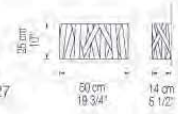

WALL

Rectangular
Incandescent
Max 2x60w E27

Energy saving
Max 2x23w E27

IP20

dress

Wall lamp composed of a satin ribbon that envelops a delicate black metal frame. White, red, turquoise, cream and black are the color options offered.

white	cod.9025-01	
red	cod.9025-02	
black	cod.9025-03	
cream	cod.9025-04	
turquoise	cod.9025-05