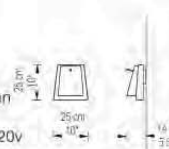

Cocò

Adjustable-angle wall lamp composed of two shades of thin white metal. Available with cord, switch, and plug or hardwired.

white / wire connection	cod.9046-01	
white / wall connection	cod.9046-02