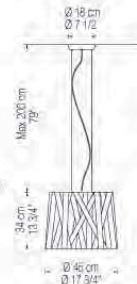

PENDANT

medium2
Incandescent
Max 1x150w E27

Energy saving
Max 1x23w E27

IP20

dress

Pendant lamp composed of a satin ribbon that envelops a delicate black metal frame. White, red, turquoise, cream and black are the color options offered.

- white cod.9022-01
- red cod.9022-02
- black cod.9022-03
- cream cod.9022-04
- turquoise cod.9022-05

PENDANT

Incandescent
Max 1x100w E27
N. America / Japan
Halogen
Max 1x100w E26 120v

Energy saving
Max 1x23w E27

IP20