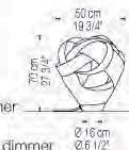

FLOOR

Incandescent
Max 1x150w E27 dimmer
N.America / Japan
Max 1x150w E25 120v dimmer

IP20

lászó

Floor lamp made in three pieces of white plastic material and base in black chrome metal.

white cod.9013-01 ☐