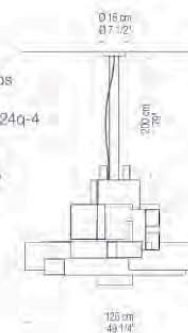

ivory cod.9003-02

PENDANT

11 kg. / 24,25 lbs  
Energy saving  
Max 4x42w GX24q-4

⊕ ⊖ CE U<sub>L</sub>

IP20

**bizarre XL**

Pendant lamp made with profiles of modified Policryl®.

white cod.9033-01