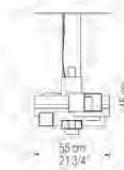

bizarre

Pendant lamp made with profiles of modified Policryl®.

white cod.9003-01

ivory cod.9003-02